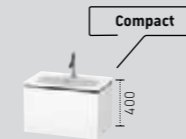

Alternatives ME by Starck L-Cube

Furniture washbasin
630 x 400 # 234263
830 x 400 # 234283

Vanity unit wall-mounted
620 x 391 # LC 6156
820 x 391 # LC 6157