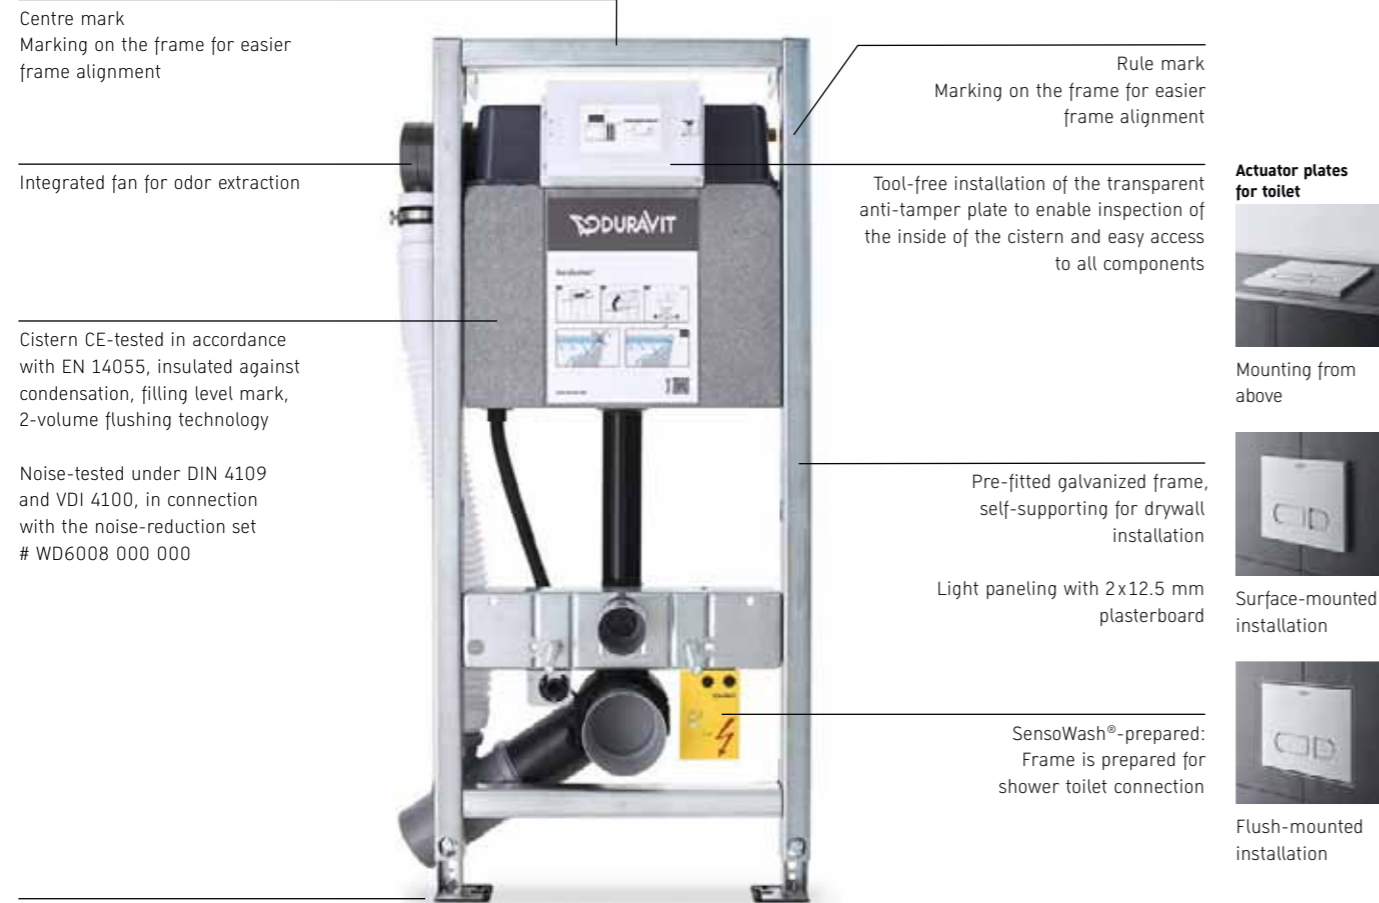

\* Mobile device required.

DuraSystem® offers fully pre-mounted installation frames for toilet, urinal, washbasin and bidet for all common installation scenarios, whether dry-wall or wet construction. Tailored to individual requirements, the toilet elements are available with matching actuator plates in heights of 840 mm, 990 mm and 1150 mm as well as a variety of versions – from Standard Basic to Premium Plus.