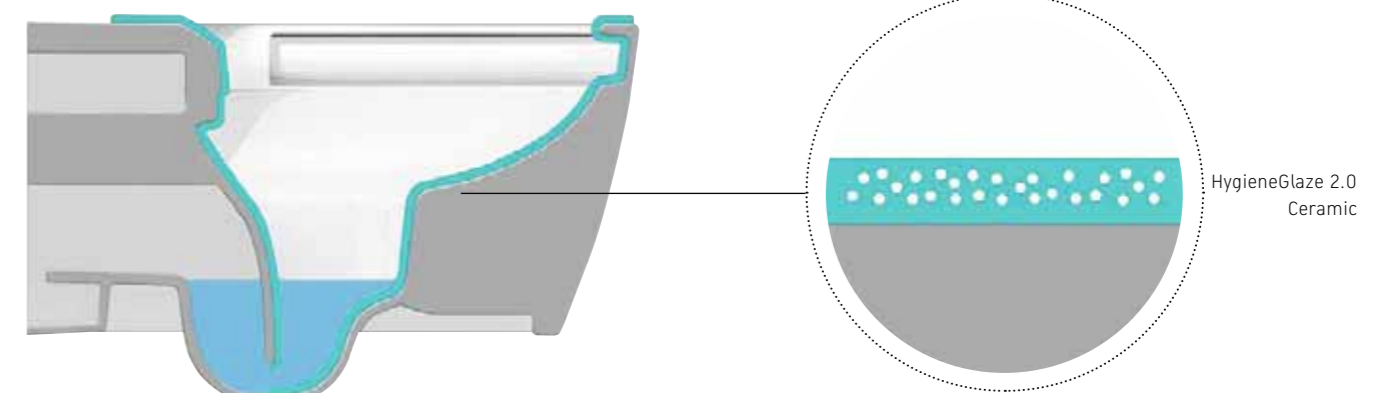

More at pro.duravit.com/hygieneGlaze