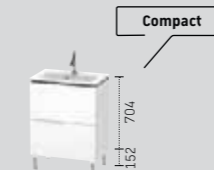

Furniture washbasin
630 x 400 # 234263
830 x 400 # 234283

Vanity unit floor-standing
620 x 391 # LC 6673
820 x 391 # LC 6674