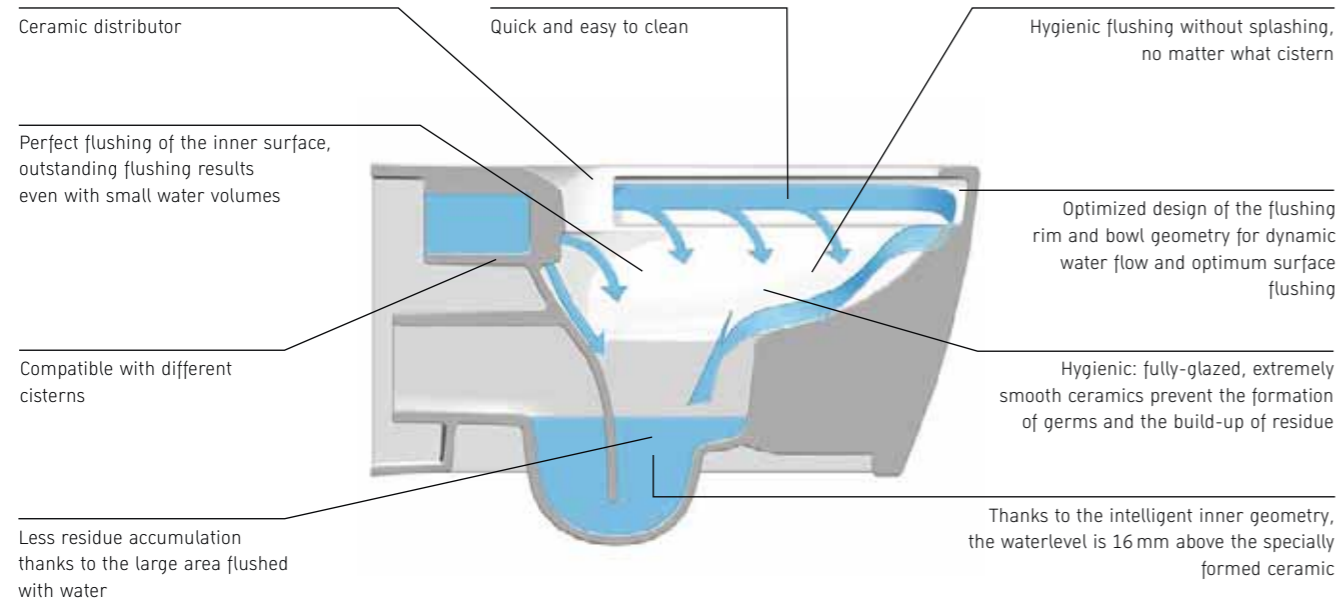

## Duravit Rimless®

The open design of the toilet rim on Duravit Rimless® toilets and urinals enables an innovative and powerful water flow for optimum flushing performance. Of course, the applicable standards with regard to possible splashing are also observed and, in part, exceeded, ensuring perfect and hygienic flushing results, even with smaller volumes of 4.5 / 0.5 litres of water. Thanks to the open, easily accessible rim area, the bowl is easy to keep clean.