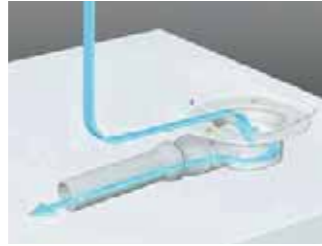

Drainage system

Duravit has developed a drainage system for DuraSolid® shower trays that guarantees excellent drainage performance in conjunction with the standing water height in the bathtub. It is therefore ideal for the heavier water flow bigger shower heads and rain showerheads. By using a secure collar seal, the drain can be verified leak-proof before the shower tray is installed.