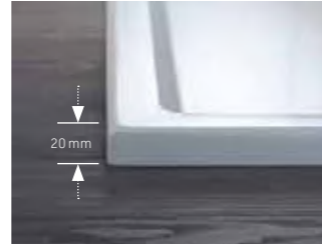

Starck Slimline shower tray

With a rim height of just 20 mm, the shower trays from the Starck Slimline range are pleasantly low and comfortable. The range covers all dimensions needed for planning from 800x800 mm to 1800x900 mm.