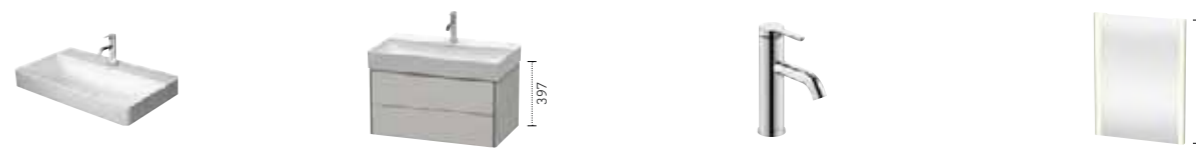

Set 5 DuraSquare, XSquare

DuraSquare – Design by Duravit, XSquare – Design by Kurt Merki Jr.

DuraSquare Washbasin, furniture washbasin

WxD (mm)	Model-No.
500 x 470	# 235350
600 x 470	# 235360
800 x 470	# 235380
1000 x 470	# 235310

Space saving
waste # 005076

XSquare Vanity unit wall-mounted

WxD (mm)	Model-No.
484 x 460	# XS 4160
584 x 460	# XS 4161
784 x 460	# XS 4162
984 x 460	# XS 4163

C.1 Single lever basin mixer M

H (mm)	Model-No.
175	# C11020

XSquare Mirror with lighting Touch panel, LED

WxDxH (mm)	Model-No.
450 x 33 x 800	# XS 7010
650 x 33 x 800	# XS 7011
800 x 33 x 800	# XS 7012
1000 x 33 x 800	# XS 7013
1200 x 33 x 800	# XS 7014
1300 x 33 x 800	# XS 7015
1400 x 33 x 800	# XS 7016
1600 x 33 x 800	# XS 7017

DuraSystem® Washbasin frame, standard

WxD (mm)	Model-No.
500 x 1148	# WD2001
Expansion element	# WD6006
Support for expansion element	# WD6007

Please check compatibility based on technical dimensional drawings before order