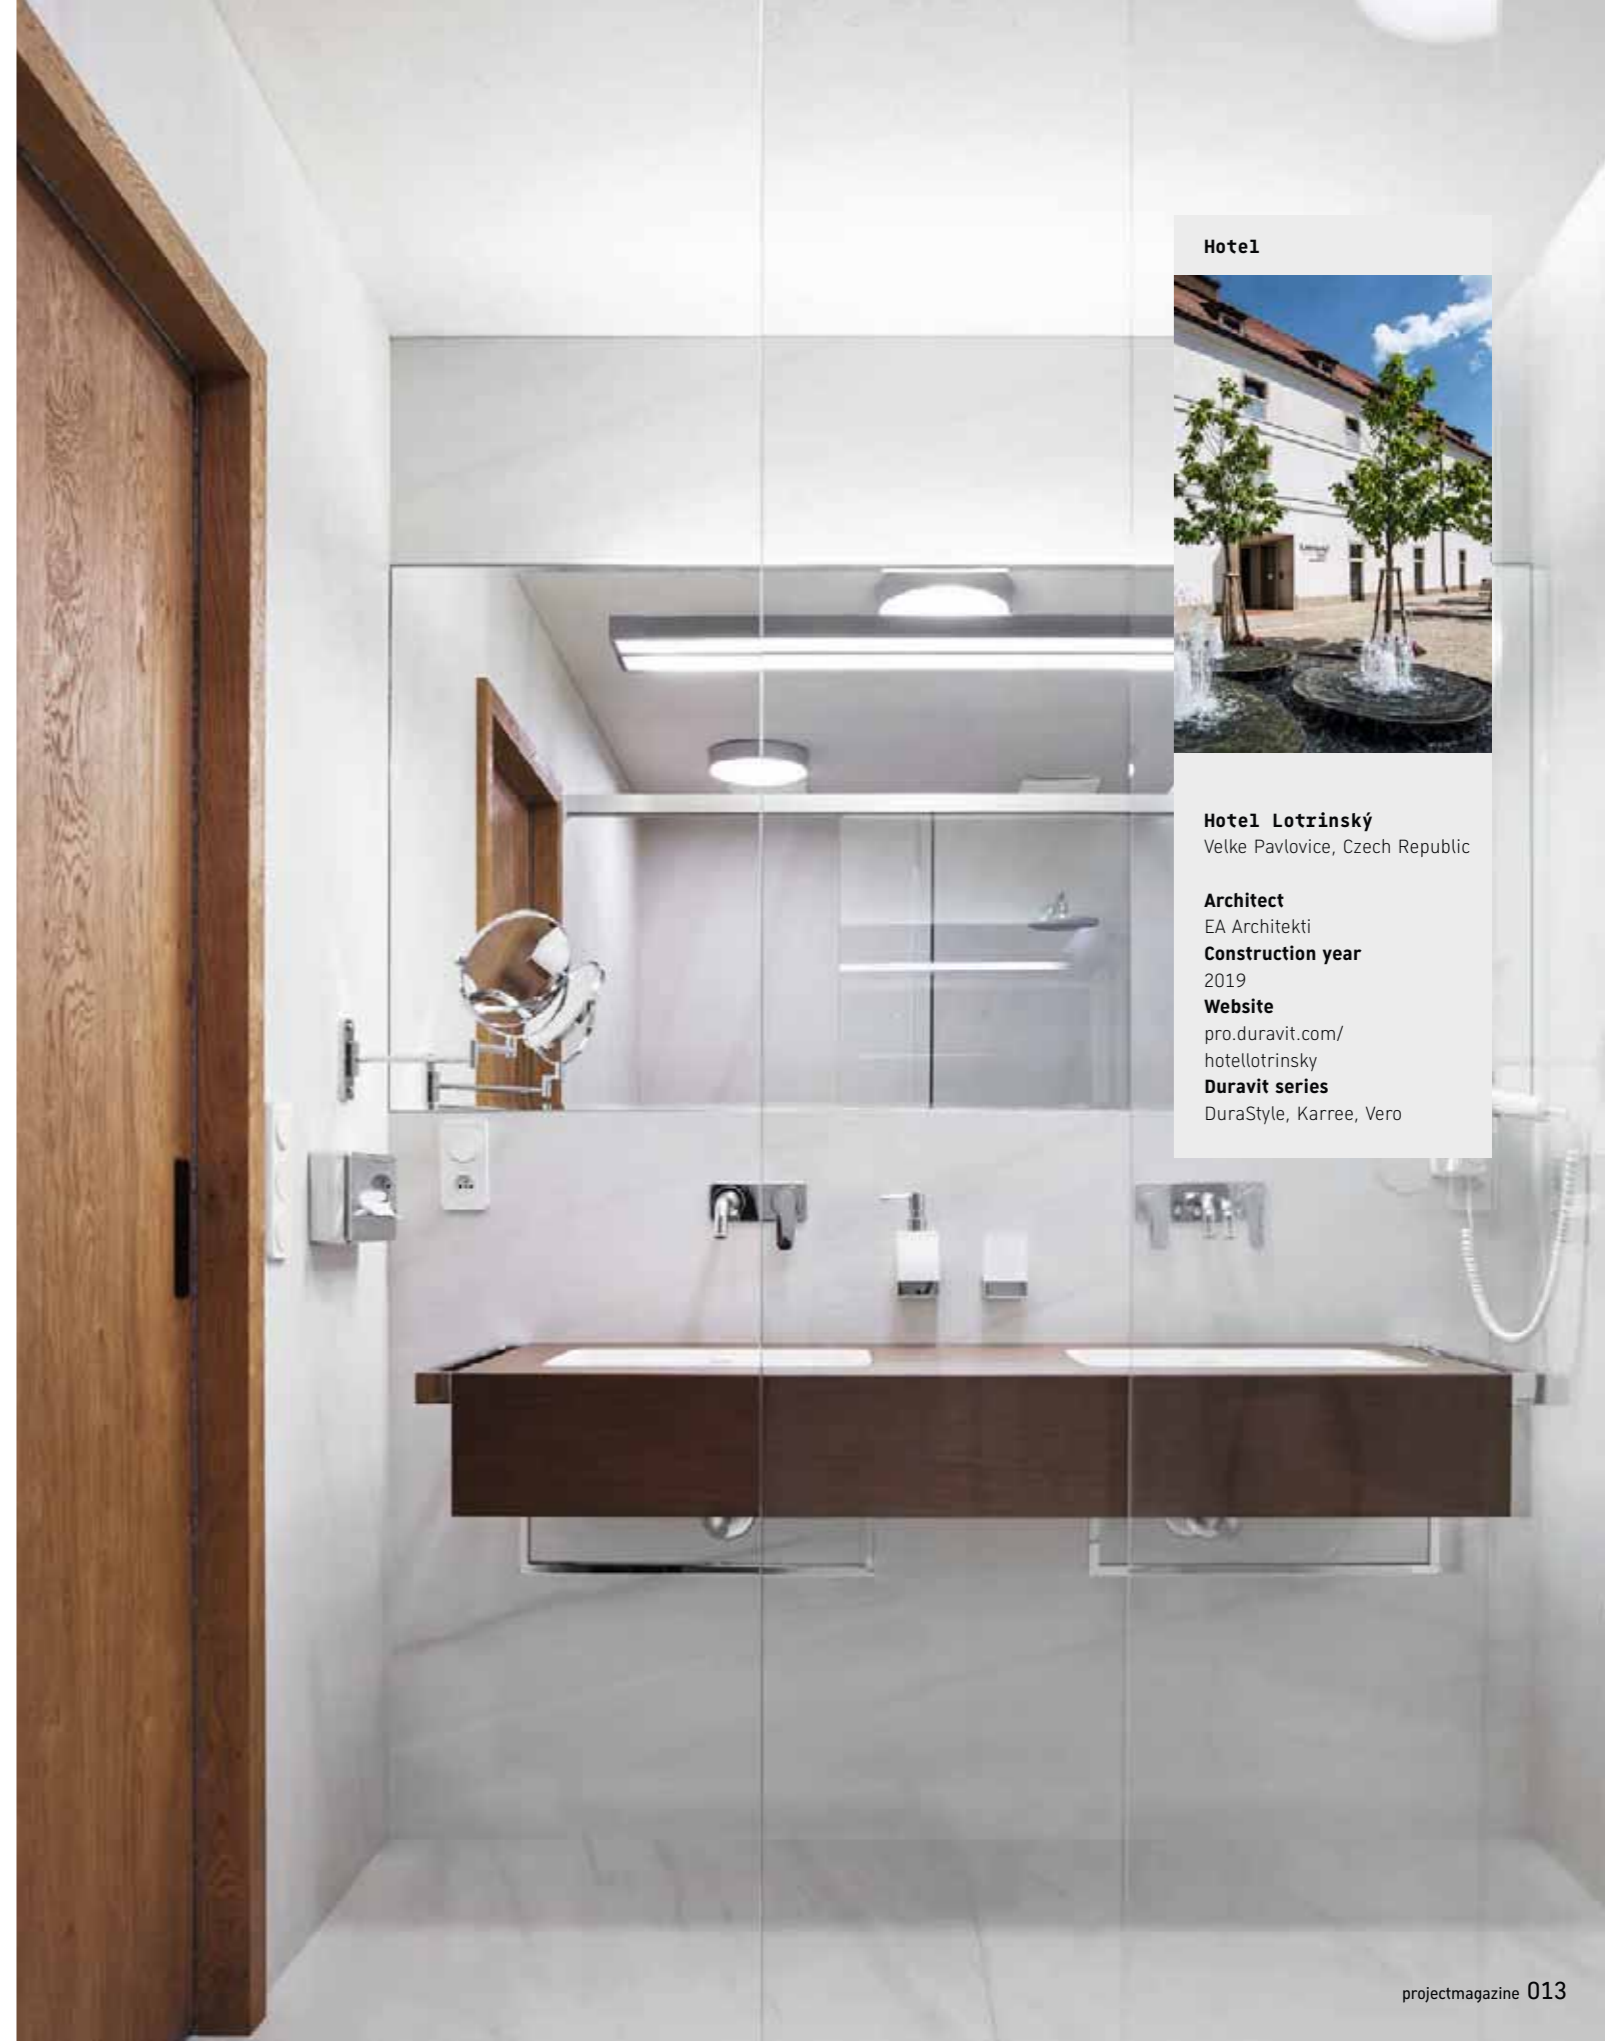

Hotel Lotrinský
Velke Pavlovice, Czech Republic

Architect
EA Architekti

Construction year
2019

Website
pro.duravit.com/hotelotrinsky

Duravit series
DuraStyle, Karree, Vero