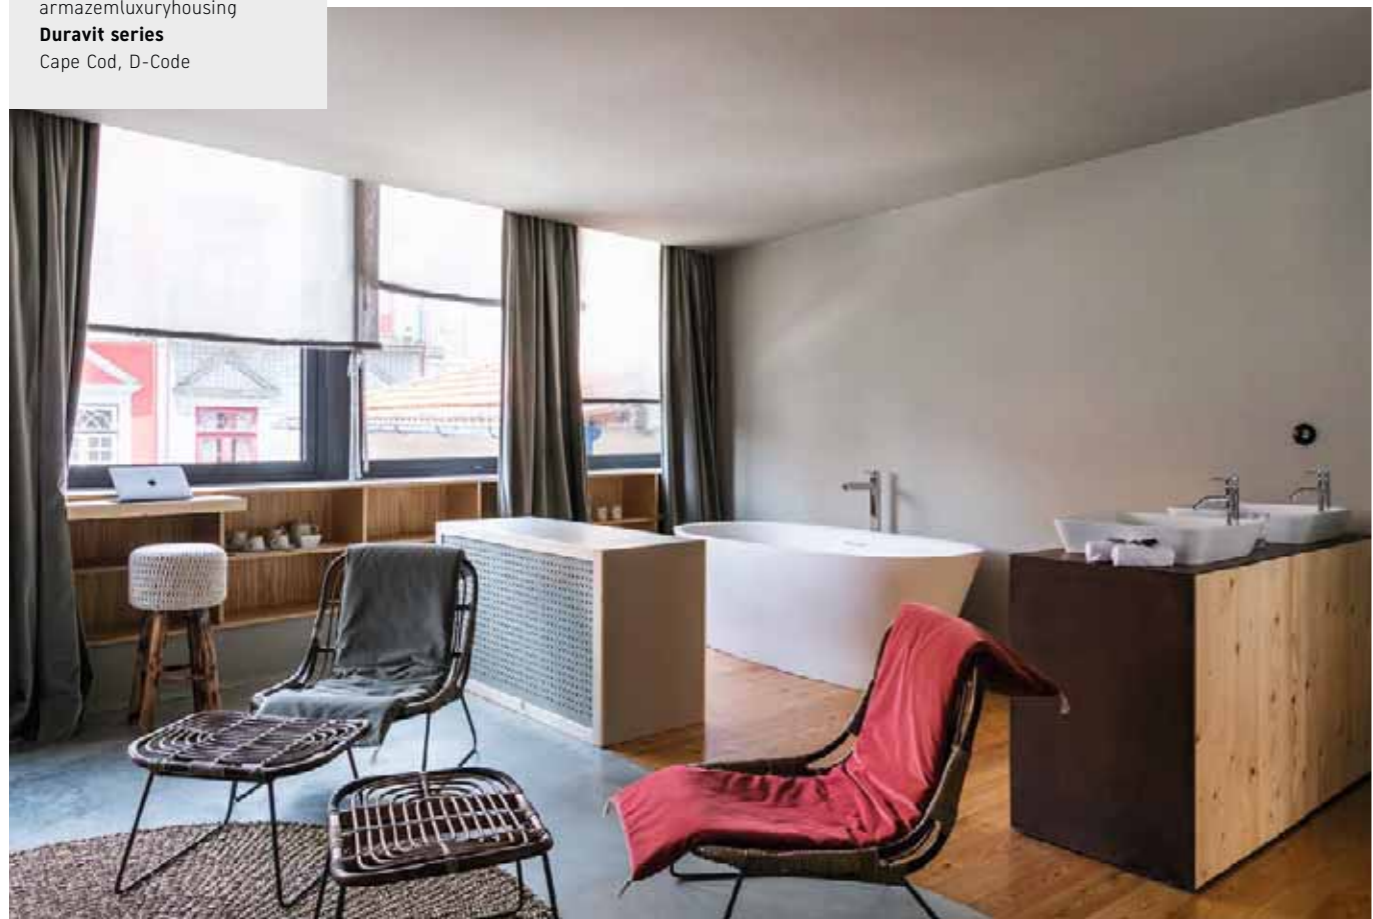

Armazém Luxury Housing
Porto, Portugal

Architect
Pedra Líquida und Luis Sobral

Construction year
2016

Website
pro.duravit.com/armazemluxuryhousing

Duravit series
Cape Cod, D-Code