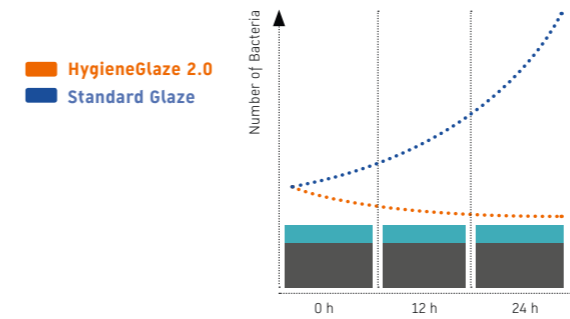

More at pro.duravit.com/hygieneGlaze