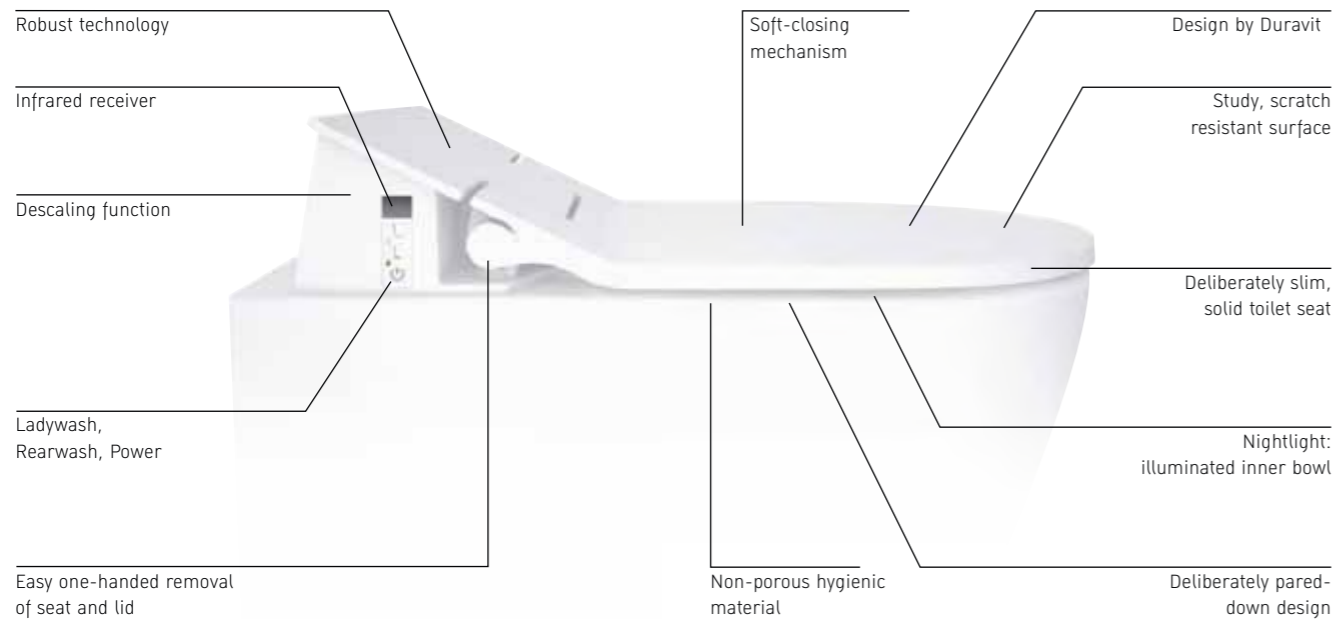

SensoWash®	Slim	Starck f	
		Starck f Plus	Starck f Lite
Configuration and control	Remote control	•	•
	SensoWash® App*	-	•
User profile	1	2	1
Material	Duroplast	Duroplast	Thermoplast
Available for the series	Darling New # 611000	-	-
	DuraStyle # 611200	-	-
	Happy D.2 # 611300	-	-
	ME by Starck # 611000	-	-
	P3 Comforts # 611400	-	-
	Viu # 611600	-	-
Compact shower toilet unit SensoWash® Starck f	-	# 650000	# 650001
Shower functions	•	•	•
Adjusting water temperature	•	•	•
Seat heating	-	•	•
Warm air dryer	-	•	•
Seat sensor	-	•	•
Soft-closing mechanism	•	•	•
Opening / closing of the lid	manual	automatic	automatic
Removable lid	•	-	-
Descaling function	•	•	•
Energy saving mode	-	•	•
Nightlight	•	•	•
Duravit Rimless®	optional	•	•
HygieneGlaze 2.0	optional	•	•
Combination with DuraSystem®	Full flush / Eco flush	•	•
	odor extraction	-	• via SensoWash® App*

* Mobile device required.