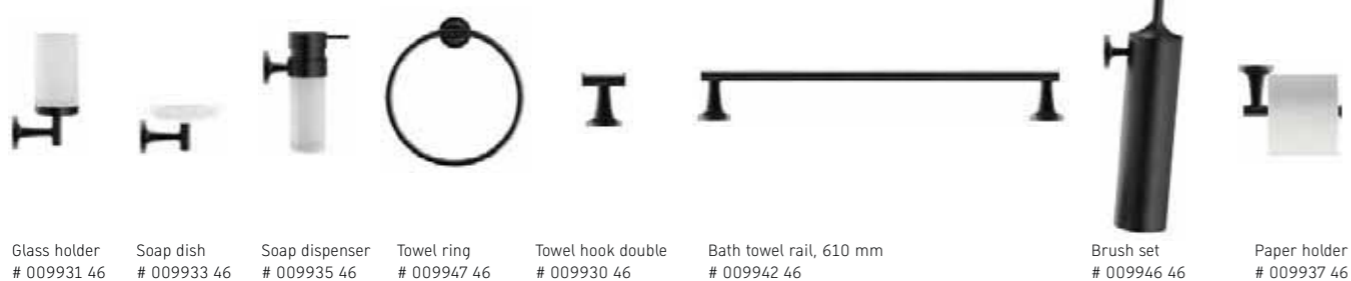

Glass holder # 009931 10 | Soap dish # 009933 10 | Soap dispenser # 009935 10 | Towel ring # 009947 10 | Towel hook double # 009930 10 | Bath towel rail, 610 mm # 009942 10 | Brush set # 009946 10 | Paper holder # 009937 10

Black Matt

Glass holder # 009931 46 | Soap dish # 009933 46 | Soap dispenser # 009935 46 | Towel ring # 009947 46 | Towel hook double # 009930 46 | Bath towel rail, 610 mm # 009942 46 | Brush set # 009946 46 | Paper holder # 009937 46

Variable consoles, variable tall cabinets

Consoles of the Brioso, DuraStyle, L-Cube, X-Large, and XViü series are available in two thicknesses, 30 and 45 mm, and in two depths, 550 or 480 mm. The width can be specified individually from 800 to 2000 mm, optionally combined with vanity units (600 to 1000 mm) and/or vanity units for consoles (300 to 800 mm) with one pull-out compartment or two drawers.

Similarly, the correct height and width can be chosen individually for the tall cabinets of the series Brioso and L-Cube.

The optional interior system for drawers and pull-out compartments is alternatively available in solid American Walnut or Maple. The storage space can be organized tidily with dividers and boxes.