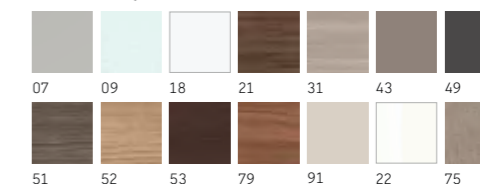

C.1
Single lever basin mixer M
with pop-up waste set, Chrome
C11020 0010 10

Faucets → p. 046

DuraSystem®
Washbasin frame, standard
500 x 1148 mm, # WD2001
2 x expansion element # WD6006

DuraSystem® → p. 070, 104

D-Code
Towel rail, Chrome
009922 10 00

Accessories D-Code → p. 048

Brioso
Vanity unit wall-mounted
52 European Oak, handle Chrome
984 x 459 mm
BR 405601052

Decor furniture surfaces → p. 103
Interior system → p. 049, 104

Set 3 Vero Air, Brioso

Vero Air – Design by Duravit, Brioso – Design by Christian Werner

Vero Air Washbasin, furniture washbasin

WxD (mm)	Model-No.
500 x 470	# 235050
600 x 470	# 235060
700 x 470	# 235070
800 x 470	# 235080
1000 x 470	# 235010
1200 x 470	# 235012

Space saving waste # 005076

Brioso Vanity unit wall-mounted

WxD (mm)	Model-No.
484 x 459	# BR 4052
584 x 459	# BR 4053
684 x 459	# BR 4054
784 x 459	# BR 4055
984 x 459	# BR 4056
1184 x 459	# BR 4057

C.1 Single lever basin mixer M

H (mm)	Model-No.
175	# C11020

Brioso Mirror with lighting LED

WxDxH (mm)	Model-No.
620 x 45 x 700	# BR 7001
820 x 45 x 700	# BR 7002
1020 x 45 x 700	# BR 7003
1220 x 45 x 700	# BR 7004
1320 x 45 x 700	# BR 7005

DuraSystem® Washbasin frame, standard

WxD (mm)	Model-No.
500 x 1148	# WD2001
Expansion element	# WD6006
Support for expansion element	# WD6007

Please check compatibility based on technical dimensional drawings before order

D-Code Towel rail

L (mm)	Model-No.
445	# 009922

Furniture surfaces Brioso