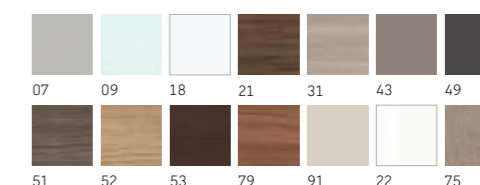

Furniture surfaces DuraStyle

Alternatives W x D (mm) DuraStyle DuraStyle

Washbasin	
550 x 440	# 231955
600 x 440	# 231960
650 x 440	# 231965

Vanity basin	
370 x 370	# 037337

Console	
Max. 2000 x 550	# DS 828C
Cut-out max. 800 mm	

Console support	
40 x 480	# UV 9933

Furniture washbasin asymmetric L/R	
800 x 480, rechts	# 232680
800 x 480, links	# 232580
1000 x 480, rechts	# 232610
1000 x 480, links	# 232510

Vanity unit asymmetric L/R	
730 x 448, rechts	# DS 6393
730 x 448, links	# DS 6394
930 x 448, rechts	# DS 6396
930 x 448, links	# DS 6397

Double furniture washbasin	
1300 x 480	# 233813

Vanity unit wall-mounted	
1230 x 448	# DS 6498

Furniture washbasin Compact	
550 x 400	# 233755
635 x 400	# 233763
785 x 400	# 233778

Vanity unit wall-mounted	
500 x 368	# DS 6303
580 x 368	# DS 6379
730 x 368	# DS 6399

Further versions on pro.duravit.com/durastyle