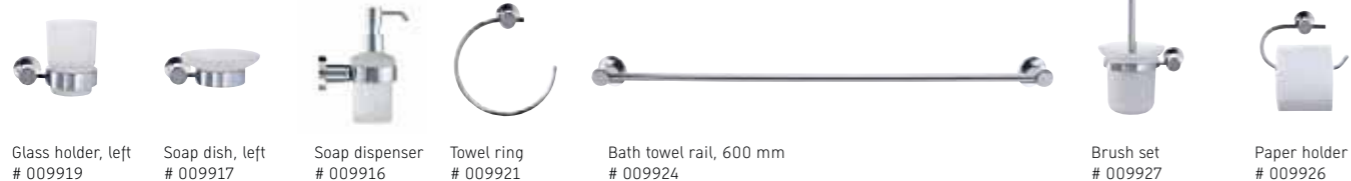

Accessories

With classic materials, durable workmanship, and a high design standard, Duravit accessories are a perfect complement to the bathroom fittings. The Karree accessories with their linear design, the D-Code program with its curved lines, and Starck T with the characteristically fluid transition from the round base to the geometric "T" shape are available as alternatives for enhanced comfort. They set highlights in Chrome (also available in Black Matt with Starck T).

D-Code

Glass holder, left # 009919 | Soap dish, left # 009917 | Soap dispenser # 009916 | Towel ring # 009921 | Bath towel rail, 600 mm # 009924 | Brush set # 009927 | Paper holder # 009926