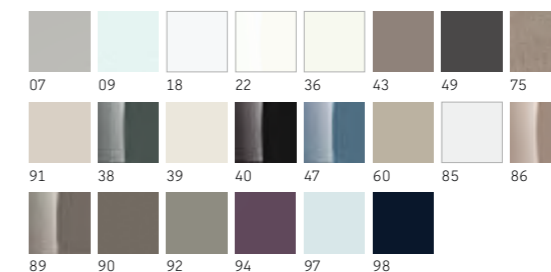

Furniture surfaces XSquare and consoles

Only for XSquare consoles

Alternatives

Furniture washbasin 450 x 350 # 073245	Furniture washbasin 600 x 400 # 235660	Furniture washbasin 600 x 400 # 235660	Double washbasin 1200 x 470 # 235312
Vanity unit wall-mounted 434 x 340 # XS4060 L/R	Vanity unit floor-standing 584 x 390 # XS 4067	Vanity unit wall-mounted 584 x 390 # XS 4453	Vanity unit wall-mounted 1184 x 460 # XS 4164

Further versions on pro.duravit.com/durasquare
pro.duravit.com/xsquare