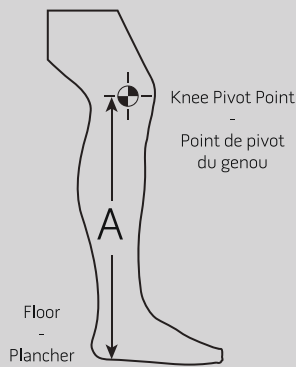

LEG PAD SIZING CHART

Take this measurement while sitting
Prendre cette mesure en position assise

PAD SIZE/ GRANDEUR	30"	31"	32"	33"	34"	35"	36"	37"	38"	
A FLOOR TO KNEE MEASUREMENT, RANGE (IN.)	17.75"	18.25"	18.75"	19.25"	19.75"	20.25"	20.75"	21.25"	21.75"	
	- 18.25"	- 18.75"	- 19.25"	- 19.75"	- 20.25"	- 20.75"	- 21.25"	- 21.75"	&+ -	
MESURE DU PLANCHER AU GENOU, FOURCHETTE(mm)	452	464	477	490	503	515	528	541	553	
	- 463	- 476	- 489	- 502	- 514	- 527	- 540	- 552	- 552	&+ -
B BODY HEIGHT	5'	5'4"	5'6"	5'8"	5'10.5"	6'	6'1.5"	6'3"	6'3"	
	-	-	-	-	-	-	-	-	&+ -	
HAUTEUR	1m52	1m63	1m66	1m73	1m79	1m83	1m87	1m91	1m92	
	-	-	-	-	-	-	-	-	&+ -	
C LENGTH OF EXTENSION ABOVE KNEE CAP (+)	8"		+0.5"	0	0	N/A	N/A	N/A	N/A	
	8.5"		+1"	+0.5"	+0.5"	0	N/A	N/A	N/A	
	9"		+1.5"	+1"	+1"	+0.5"	0	N/A	N/A	
	9.5"		+2"	+1.5"	+1.5"	+1"	+0.5"	0	N/A	
	10"		+2.5"	+2"	+2"	+1.5"	+1"	+0.5"	0	
	10.5"		+3"	+2.5"	+2.5"	+2"	+1.5"	+1"	+0.5"	
MESURE DE LA JAMBIÈRE AU DESSUS DE LA ROTULE (+)	11"		+3.5"	+3"	+3"	+2.5"	+2"	+1.5"	+1"	

TRAPPER / BLOCKER SIZING CHART

Fit: Refer to sizing guide for appropriate size selection and only deviate from it to optimize both retention and comfort on the body.

TRAPPERS

	INT.	SR
HAND SIZE (IN)	6.35" - 7"	7" - 8.5"
MESURE MAIN (mm)	161 - 178	179 - 216

BLOCKERS

	SR MED	SR LRG	SR XL	INT.
HAND SIZE (IN)	7" - 7.5"	7.5" - 8"	8" - 8.5"	6.35" - 7"
MESURE MAIN (mm)	179 - 190	190 - 203	203 - 216	161 - 178