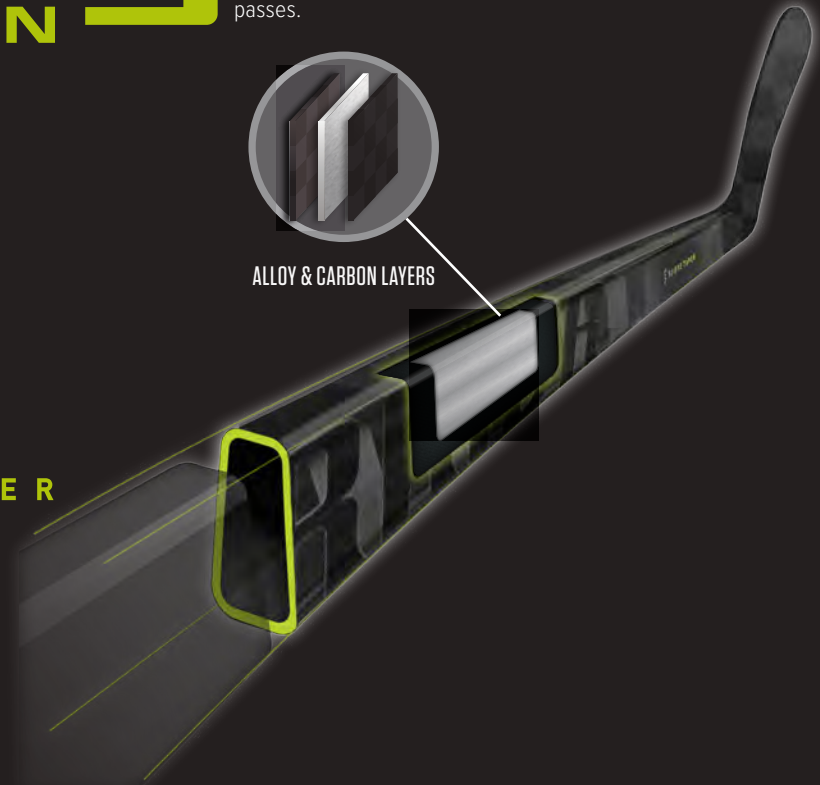

ALPHA LX3 PRO STICK TECHNOLOGY

ALPHA LX3 PRO

ALLOY
CARBON

ALLOY CARBON

A metal layer that brings a strength to weight ratio never before seen in Warrior sticks. Improved stability and accuracy on shots and passes.

ALLOY & CARBON LAYERS

SABRE TAPER

SABRE TAPER

Our exclusive taper design that combines low kick response with a stable powerful release. This easy to load design provides a quick release and more accurate shots.