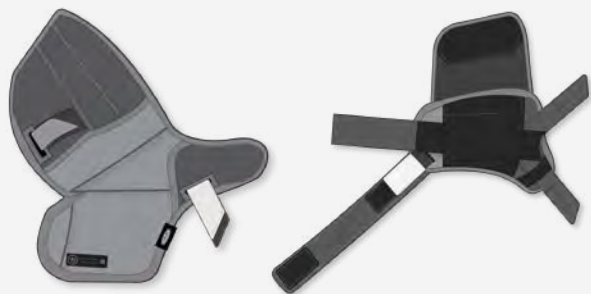

No Slip Design | Ample loop Velcro sections for a secure fit. Nylon loop and PU tab for easy integration with other pieces of equipment.

STYLE CODES	COLORS	SIZES
JR: RX5KPJ5	BK (BLACK)	OSZ

SURGE 75° TRAPPER LINER