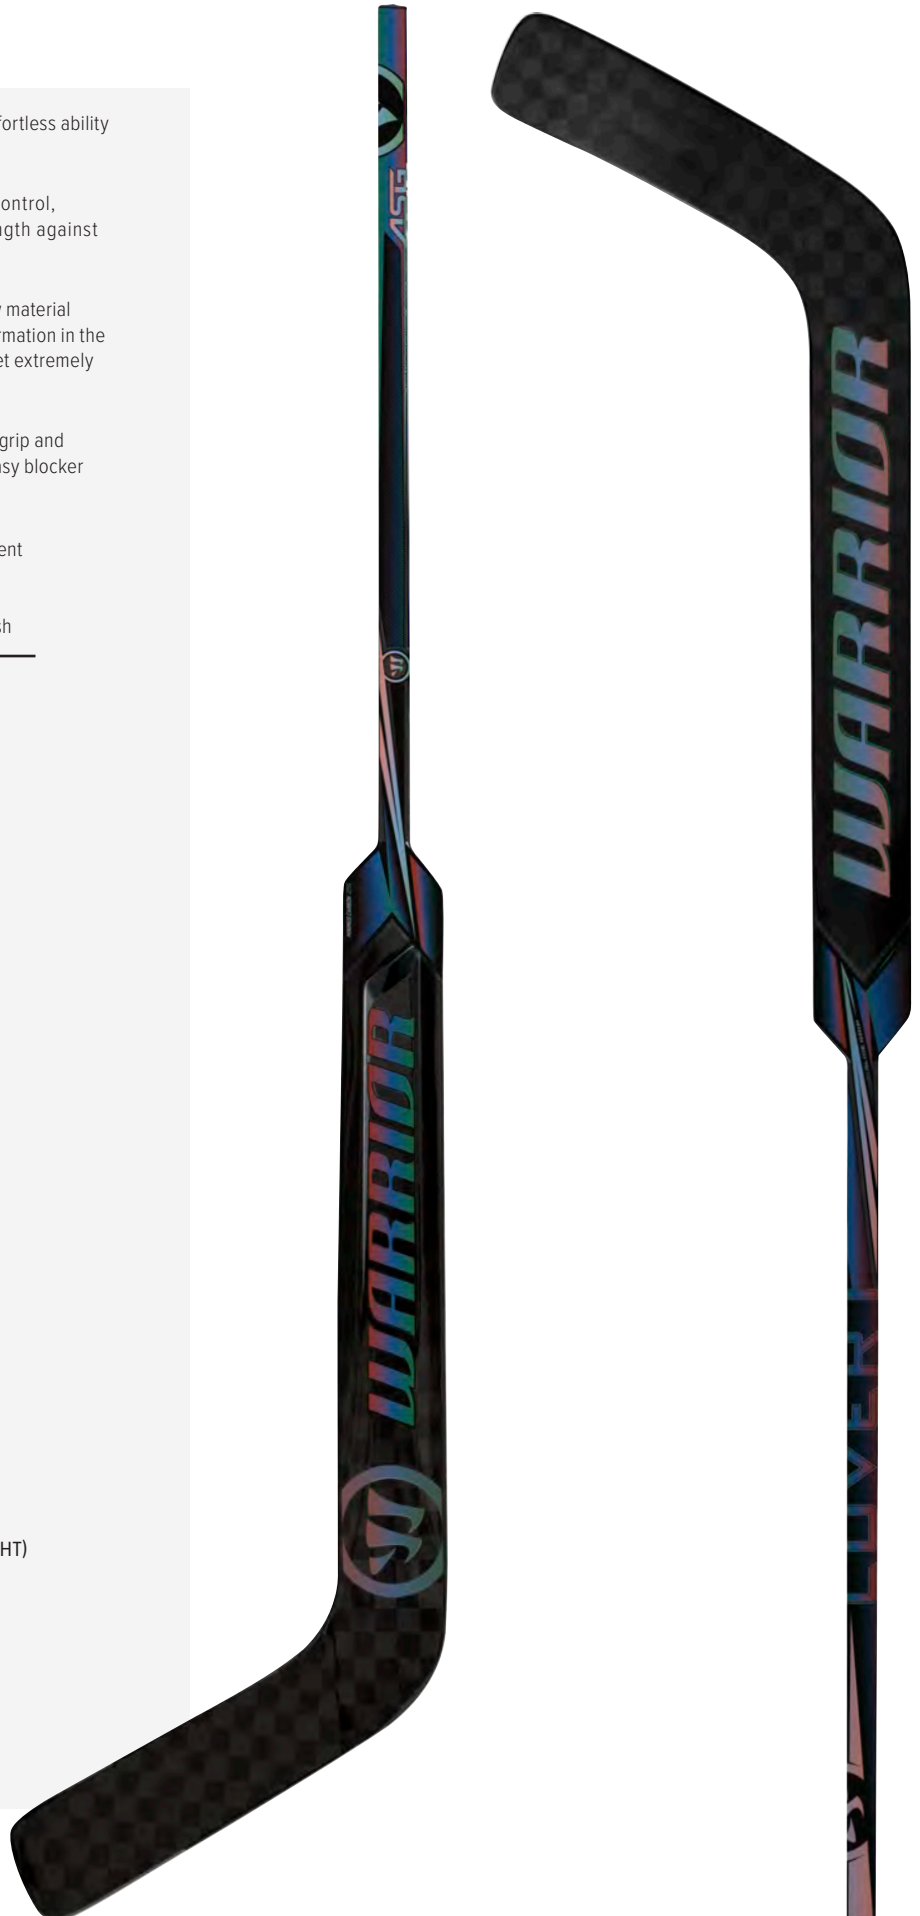

Asymmetrical Shaft Geometry | Enhanced bottom hand control, leverage and accuracy with increased durability strength against heavy puck impacts.

Minimus Carbon 25 | This carbon weave is flat, spread-tow material that optimizes strength by reducing fiber crimp and deformation in the composite layering. The weave is thin and super light, yet extremely strong and resistant to damage.

SlideGrip Technology | ViTextured shoulder for additional grip and rebound control. Matte finish shaft reduces friction for easy blocker transitions into the shooting and pokecheck position.

Hi-Fused Construction | Super light balanced feel for efficient blockerhand movements.

Mirror Twilight graphic with glossy paddle and blade finish

OFFERINGS

SENIOR - LEFT

SR | 26"

W33

EU AND CANADA ONLY

QR26L6

USA ONLY

QRM26L6

SR | 25"

W33

EU AND CANADA ONLY

QR25L6

USA ONLY

QRM25L6

SR | 24"

W33

EU AND CANADA ONLY

QR24L6

USA ONLY

QRM24L6

INTERMEDIATE - LEFT

INT | 23"

W33

EU AND CANADA ONLY

QR23L6

USA ONLY

QRM23L6

SENIOR - RIGHT

SR | 26"

W33

EU AND CANADA ONLY

QR26R6

USA ONLY

QRM26R6

SR | 25"

W33

EU AND CANADA ONLY

QR25R6

USA ONLY

QRM25R6

SR | 24"

W33

EU AND CANADA ONLY

QR24R6

USA ONLY

QRM24R6

INTERMEDIATE - RIGHT

INT | 23"

W33

EU AND CANADA ONLY

QR23R6

USA ONLY

QRM23R6

CUSTOM AVAILABLE ON

www.warrior.com

(SENIOR & INTERMEDIATE)
INDUSTRY STANDARD PADDLE LENGTHS

PATTERNS

W33 (TWT)

COLOR

TWI (TWILIGHT)