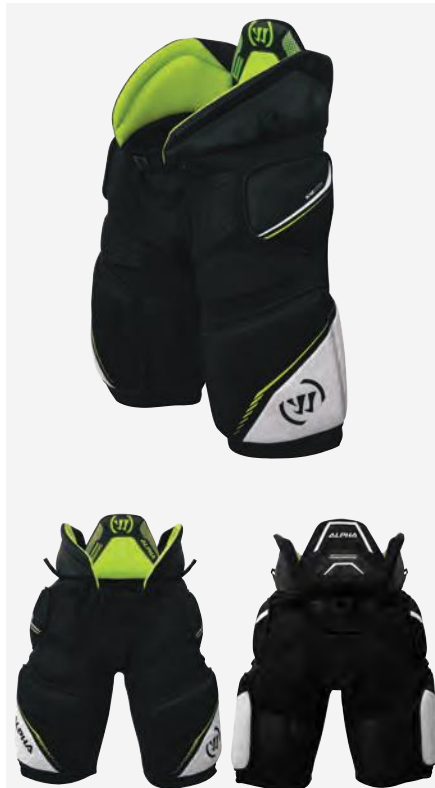

ALPHA GIRDLE

ALPHA PRO FIT | Tailored pro fit to follow natural skating posture. The minimalist form fitting style allows you to remain quick and agile in game play.

KIDNEY AND SPINE PROTECTION | Intergrated premium molded spine and kidney protection including IMPAX foam spine moves with you as you skate and pivot.

PREMIUM PROTECTION | AStrategically placed foam and plastic protection secure to your legs and hips for hard, fast game play.

WARTECH FNC LINER | A Powered by Polygiene so you are always cool, dry and odor free - the very best equipment for staying fresh and clean.

STYLE CODES | SIZES | COLORS

SR: **ALPHAGS2** S, M, L, XL BK (BLACK)
JR: **ALPHAGJ2** S, M, L, XL BK (BLACK)