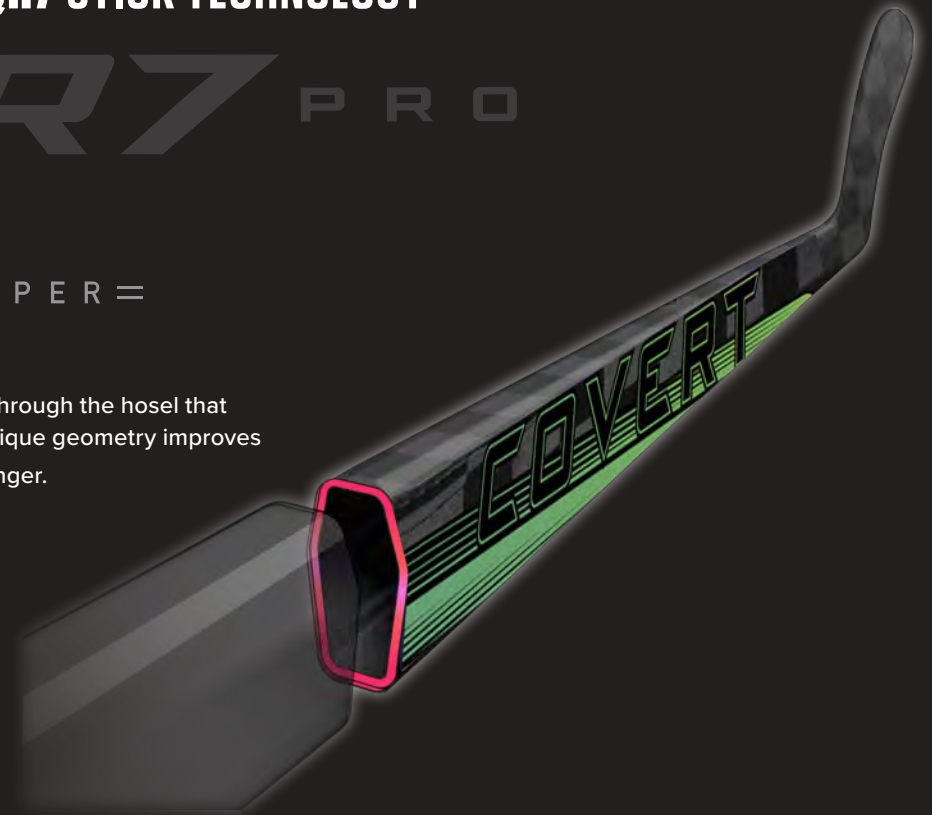

 QR EDGE = TAPER =

QR EDGE TAPER

The angular edge taper drives flex energy through the hosel that magnifies power and quick release. Our unique geometry improves response and is more stable and plays stronger.

MINIMUS CARBON 25

MINIMUS CARBON 25

This carbon weave is a flat, spread-tow material that optimizes strength by reducing fiber crimp and deformation in the composite layering. The custom weave is thin and light, yet extremely strong and resistant to damage.

EDGE BLADE

EDGE BLADE

- Sharp radius on leading edge of the blade paddle
- Increases friction against the ice surface
- Enhances the flex effect of the stick
- Stick loads faster
- Shots release quicker