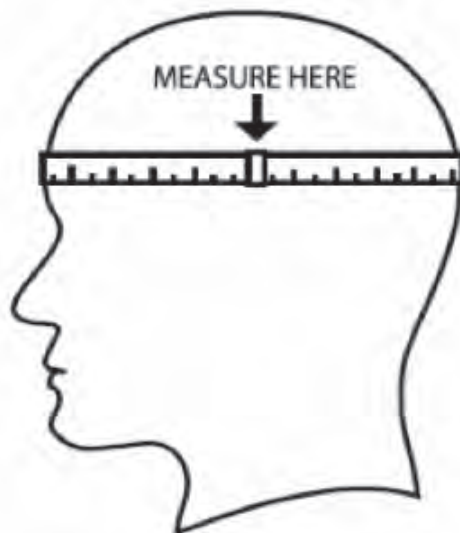

HELMET SIZING CHARTS

ALPHA ONE

	HAT SIZE	CM
SMALL	6^{1/2} - 7	52 - 56
MEDIUM	7 - 7^{3/8}	56 - 59
LARGE	7^{1/8} - 7^{3/4}	57.5 - 62

ALPHA ONE PRO

	HAT SIZE	CM
SMALL	6^{5/8} - 7	52 - 56
MEDIUM	7 - 7^{3/8}	56 - 59
LARGE	7^{1/8} - 7^{3/4}	57.5 - 62

COVERT CF 100

	HAT SIZE	CM
SMALL	6^{3/4} - 7	54 - 56
MEDIUM	7 - 7^{3/8}	56 - 59
LARGE	7^{3/8} - 7^{3/4}	59 - 62

COVERT CF 80

	HAT SIZE	CM
SMALL	6^{3/4} - 7	54 - 56
MEDIUM	7 - 7^{3/8}	56 - 59
LARGE	7^{3/8} - 7^{3/4}	59 - 62

To measure your head circumference, wrap a tape measure around your head above your eyebrows and across your temples.