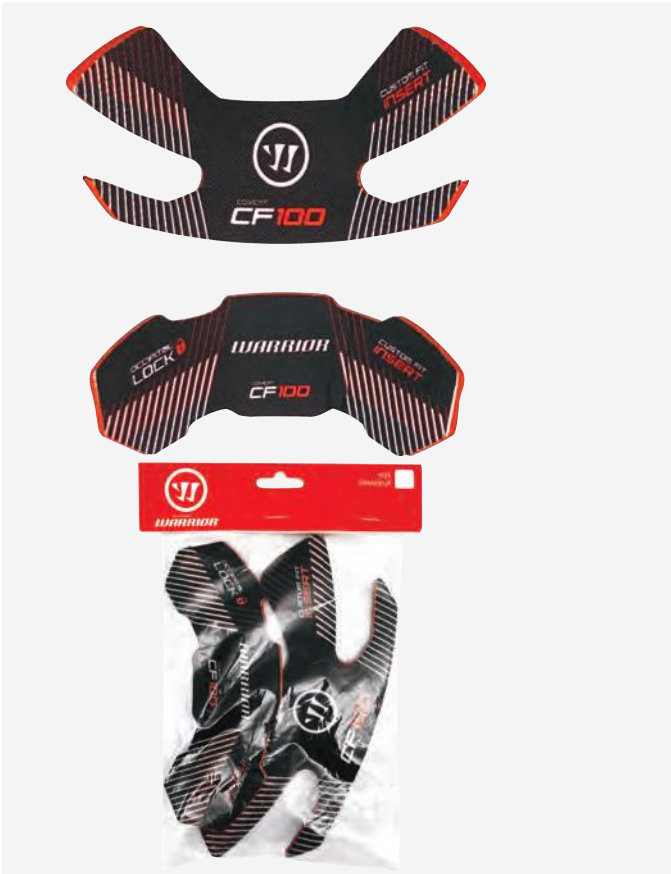

COVERT CF 100 REPLACEMENT FOAM INSERTS

CUSTOM FIT INSERTS | Heat moldable inserts in the front and back of the helmet allow for a custom fit for each individual player, providing the perfect fit no matter the head shape. Dialing in the perfect fit is not just about comfort, it is also Step 1 in protection. The CF 100 is the ultimate combination of fit, comfort and protection.

SCAN QR CODE TO
VIEW HOW TO VIDEO