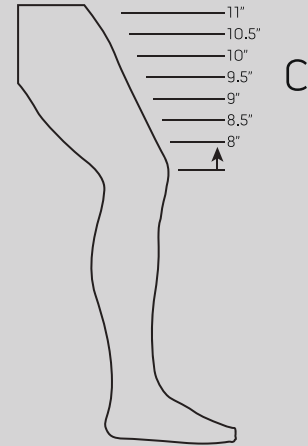

LEG PAD SIZING CHART

Take this measurement while sitting
Prendre cette mesure en position assise

PAD SIZE/ GRANDEUR	30"	31"	32"	33"	34"	35"	36"	37"	38"	
A FLOOR TO KNEE MEASUREMENT, RANGE (IN.)	17.75"	18.25"	18.75"	19.25"	19.75"	20.25"	20.75"	21.25"	21.75"	
	- 18.25"	- 18.75"	- 19.25"	- 19.75"	- 20.25"	- 20.75"	- 21.25"	- 21.75"	&+ -	
MESURE DU PLANCHER AU GENOU, FOURCHETTE(mm)	452	464	477	490	503	515	528	541	553	
	- 463	- 476	- 489	- 502	- 514	- 527	- 540	- 552	- 552	&+ -
B BODY HEIGHT	5'	5'4"	5'6"	5'8"	5'10.5"	6'	6'1.5"	6'3"	6'3"	
	-	-	-	-	-	-	-	-	&+ -	
HAUTEUR	1m52	1m63	1m66	1m73	1m79	1m83	1m87	1m91	1m92	
	-	-	-	-	-	-	-	-	&+ -	
C LENGTH OF EXTENSION ABOVE KNEE CAP (+)	8"		+0.5"	0	0	N/A	N/A	N/A	N/A	
	8.5"		+1"	+0.5"	+0.5"	0	N/A	N/A	N/A	
	9"		+1.5"	+1"	+1"	+0.5"	0	N/A	N/A	
	9.5"		+2"	+1.5"	+1.5"	+1"	+0.5"	0	N/A	
	10"		+2.5"	+2"	+2"	+1.5"	+1"	+0.5"	0	
	10.5"		+3"	+2.5"	+2.5"	+2"	+1.5"	+1"	+0.5"	
MESURE DE LA JAMBIÈRE AU DESSUS DE LA ROTULE (+)	11"		+3.5"	+3"	+3"	+2.5"	+2"	+1.5"	+1"	

TRAPPER / BLOCKER SIZING CHART

Fit: Refer to sizing guide for appropriate size selection and only deviate from it to optimize both retention and comfort on the body.

TRAPPERS

	INT.	SR
HAND SIZE (IN)	6.35" - 7"	7" - 8.5"
MESURE MAIN (mm)	161 - 178	179 - 216

BLOCKERS

	SR MED	SR LRG	SR XL	INT.
HAND SIZE (IN)	7" - 7.5"	7.5" - 8"	8" - 8.5"	6.35" - 7"
MESURE MAIN (mm)	179 - 190	190 - 203	203 - 216	161 - 178