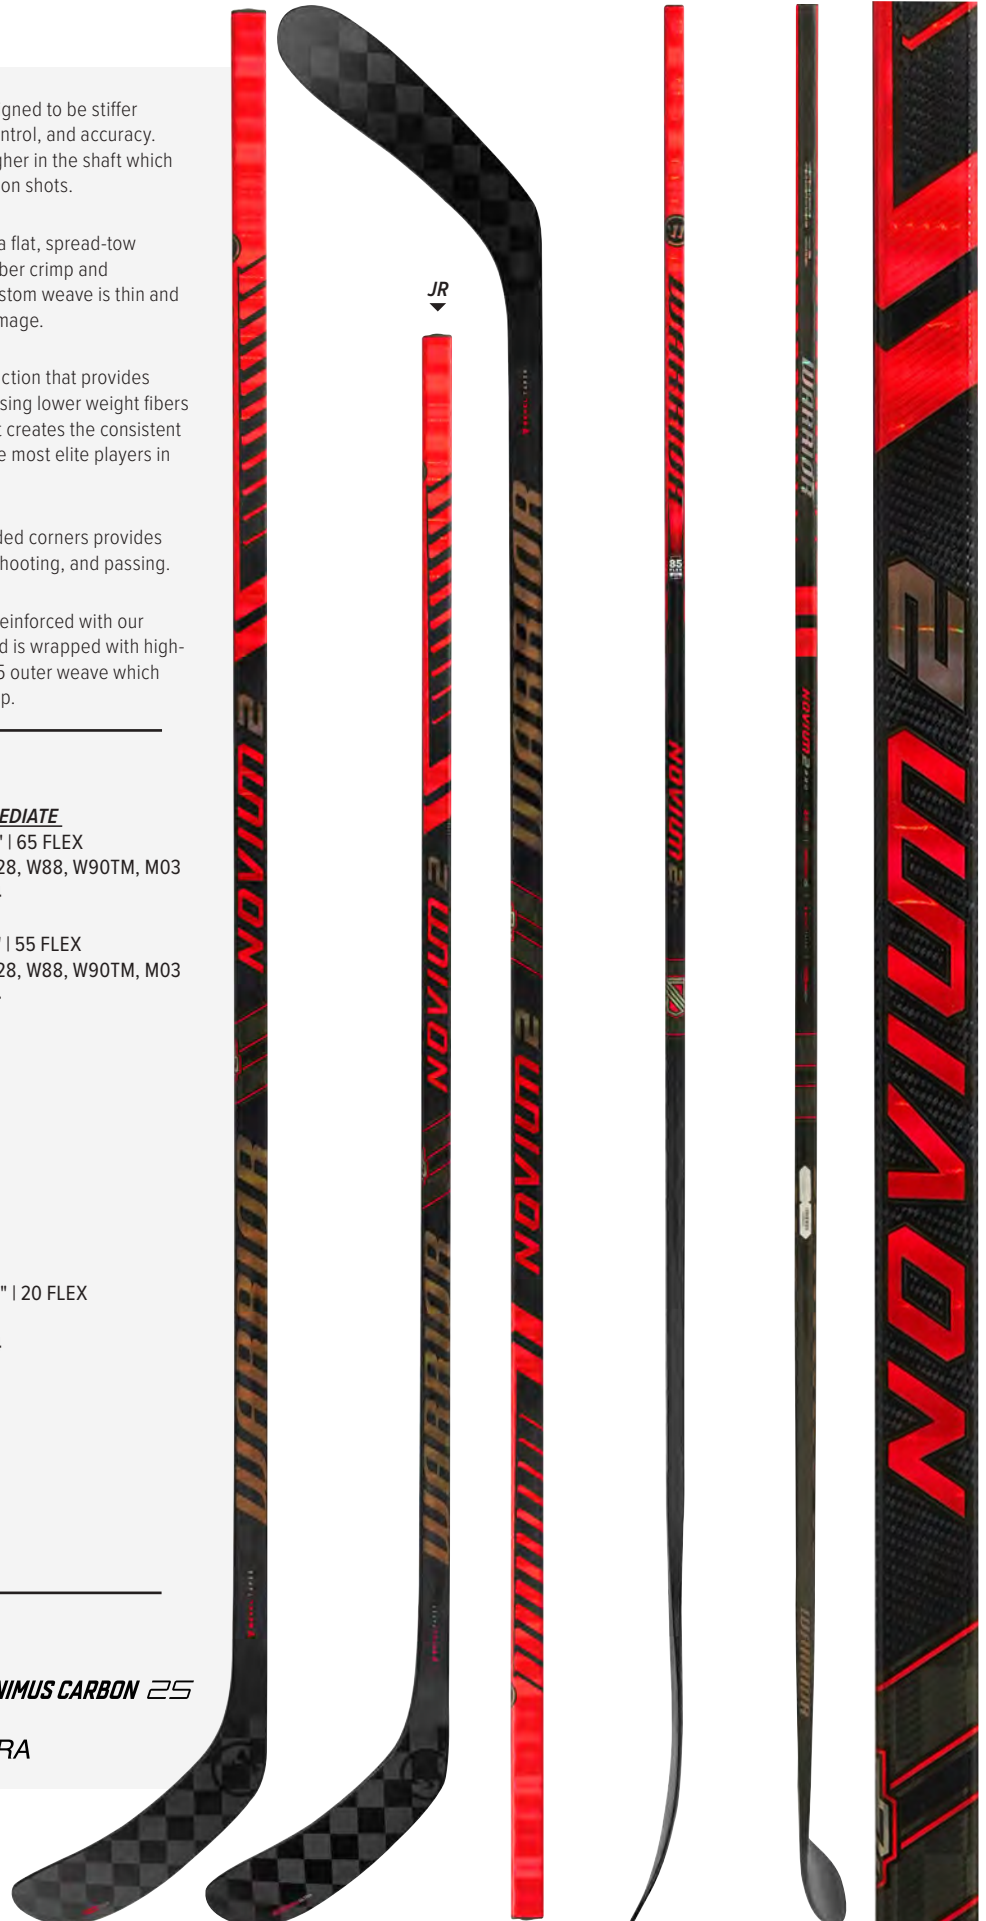

R.L.199 | A completely re-engineered construction that provides improved durability and weight reduction by using lower weight fibers and thermoplastic-toughened epoxy resin that creates the consistent level of balance, weight, and durability that the most elite players in the world expect from a stick.

O.G. SHAFT SHAPE | Flat side walls with rounded corners provides consistent feel and control for stickhandling, shooting, and passing.

FUELCORE ULTRA | The polymer blade core reinforced with our proprietary rib design is tough and durable and is wrapped with high-grade carbon fiber and our Minimus Carbon 25 outer weave which creates the most responsive blade in our lineup.

OFFERINGS

SENIOR

SR | 62" | 95 FLEX
W03, W28, W88, W90TM, M03
N2P954

SR | 62" | 85 FLEX
W03, W28, W88, W90TM, M03
N2P854

SR | 62" | 75 FLEX
W03, W28, W88, W90TM, M03
N2P754

SR | 60" | 70 FLEX
W03, W28, W88, W90TM, M03
N2P704

JUNIOR

JR | 54" | 50 FLEX
W03, W28, W88, W90TM
N2P504

JR | 52" | 40 FLEX
W03, W28, W88, W90TM
N2P404

JR | 49" | 30 FLEX
W03, W28, W88, W90TM
N2P304

INTERMEDIATE

INT | 60" | 65 FLEX
W03, W28, W88, W90TM, M03
N2P654

INT | 57" | 55 FLEX
W03, W28, W88, W90TM, M03
N2P554

YOUTH

YTH | 47" | 20 FLEX
W03
N2P204

CORE TECHNOLOGY

BEVEL TAPER **RL 199** **MINIMUS CARBON 25**

FUELCORE ULTRA

NOVIUM 2 STICKS