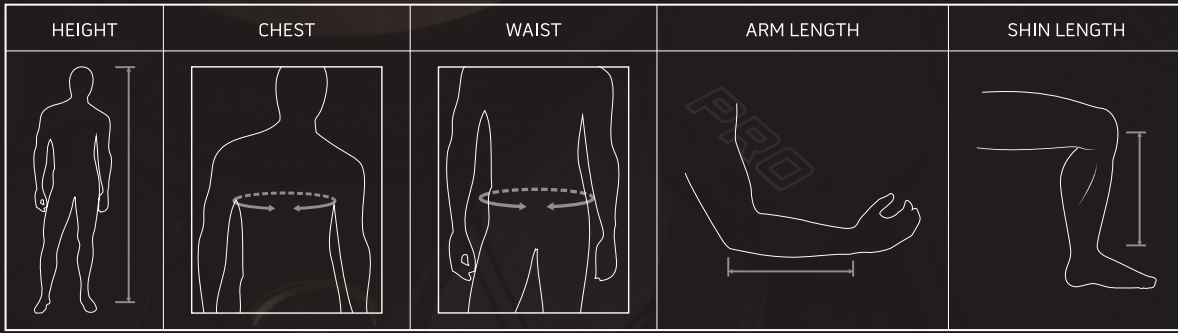

PROTECTIVE SIZING CHARTS

SHOULDER PADS / ÉPAULIÈRES

Fit: Refer to sizing guide for appropriate size selection and only deviate from it to optimize both retention and comfort on the body.

		X-S/T-P		S/P		M		L/G		X-L/T-G	
		IN	CM	IN	CM	IN	CM	IN	CM	IN	CM
SR	HEIGHT	5'-5'6"	152-168	5'4"-5'9"	163-175	5'7"-5'11"	170-180	5'10"-6'2"	178-188	6' - +	183 - +
	CHEST	32-36	81-91	35-39	89-99	38-42	97-107	40-44	102-112	43-48	109-122
JR	HEIGHT	N/A		4'3"-4'9"	129-145	4'6"-5'	137-152	4'9"-5'3"	150-160	N/A	
	CHEST	N/A		24-27	61-69	26-30	66-76	30-33	76-84	N/A	
YTH	HEIGHT	S/P - M		3'3"-4'1"	99-125	L/G - X-L/T-G		3'8"-4'5"	112-109	N/A	
	CHEST	S/P - M		20-22	51-56	L/G - X-L/T-G		24-27	61-39	N/A	

ELBOW PADS / PROTÈGE-COUCES

Fit: Refer to sizing guide for appropriate size selection and only deviate from it to optimize both retention and comfort on the body.

		X-S/T-P		S/P		M		L/G		X-L/T-G	
		IN	CM	IN	CM	IN	CM	IN	CM	IN	CM
SR	HEIGHT	5'-5'6"	152-168	5'4"-5'9"	163-175	5'7"-5'11"	170-180	5'10"-6'2"	178-188	6' - +	183 - +
	FOREARM	9.5-10.5	24-27	10-11.5	25-29	10.5-12.5	27-32	11.5-13.5	29-34	12.5-14.5	32-37
JR	HEIGHT	N/A		4'3"-4'9"	129-145	4'6"-5'	137-152	4'9"-5'3"	150-160	N/A	
	FOREARM	N/A		7.5-8.5	19-22	8-9	20-23	8.5-9.5	22-24	N/A	
YTH	HEIGHT	S/P - M		3'3"-4'1"	99-125	L/G - X-L/T-G		3'8"-4'5"	112-109	N/A	
	FOREARM	S/P - M		6-7	15-18	L/G - X-L/T-G		6.5-7.5	17-22	N/A	

SHIN GUARDS / JAMBIÈRES

Fit: Refer to sizing guide for appropriate size selection and only deviate from it to optimize both retention and comfort on the body.

		14"		15"		16"		17"	
		IN	M	IN	M	IN	M	IN	M
SR	HEIGHT	5'4"-5'8"	163-173	5'7"-5'11"	170-180	5'10"-6'2"	178-188	6'1"+	185+
	SHIN LENGTH	16-17	41-43	17-18	43-46	18-19	46-48	19+	48+
JR		10"		11"		12"		13"	
		IN	M	IN	M	IN	M	IN	M
	HEIGHT	4'-4'4"	122-132	4'4"-4'8"	132-142	4'8"-5'	142-152	5'-5'4"	152-163
	SHIN LENGTH	12-13	30-33	13-14	33-36	14-15	36-38	15-16	38-41
YTH		8"		9"					
		IN	M	IN	M				
	HEIGHT	3'4"-3'8"	102-112	3'8"-4'	112-122				
	SHIN LENGTH	10-11	25-28	11-12	28-30				

PROTECTIVE

SLING WRAP

WARRIOR