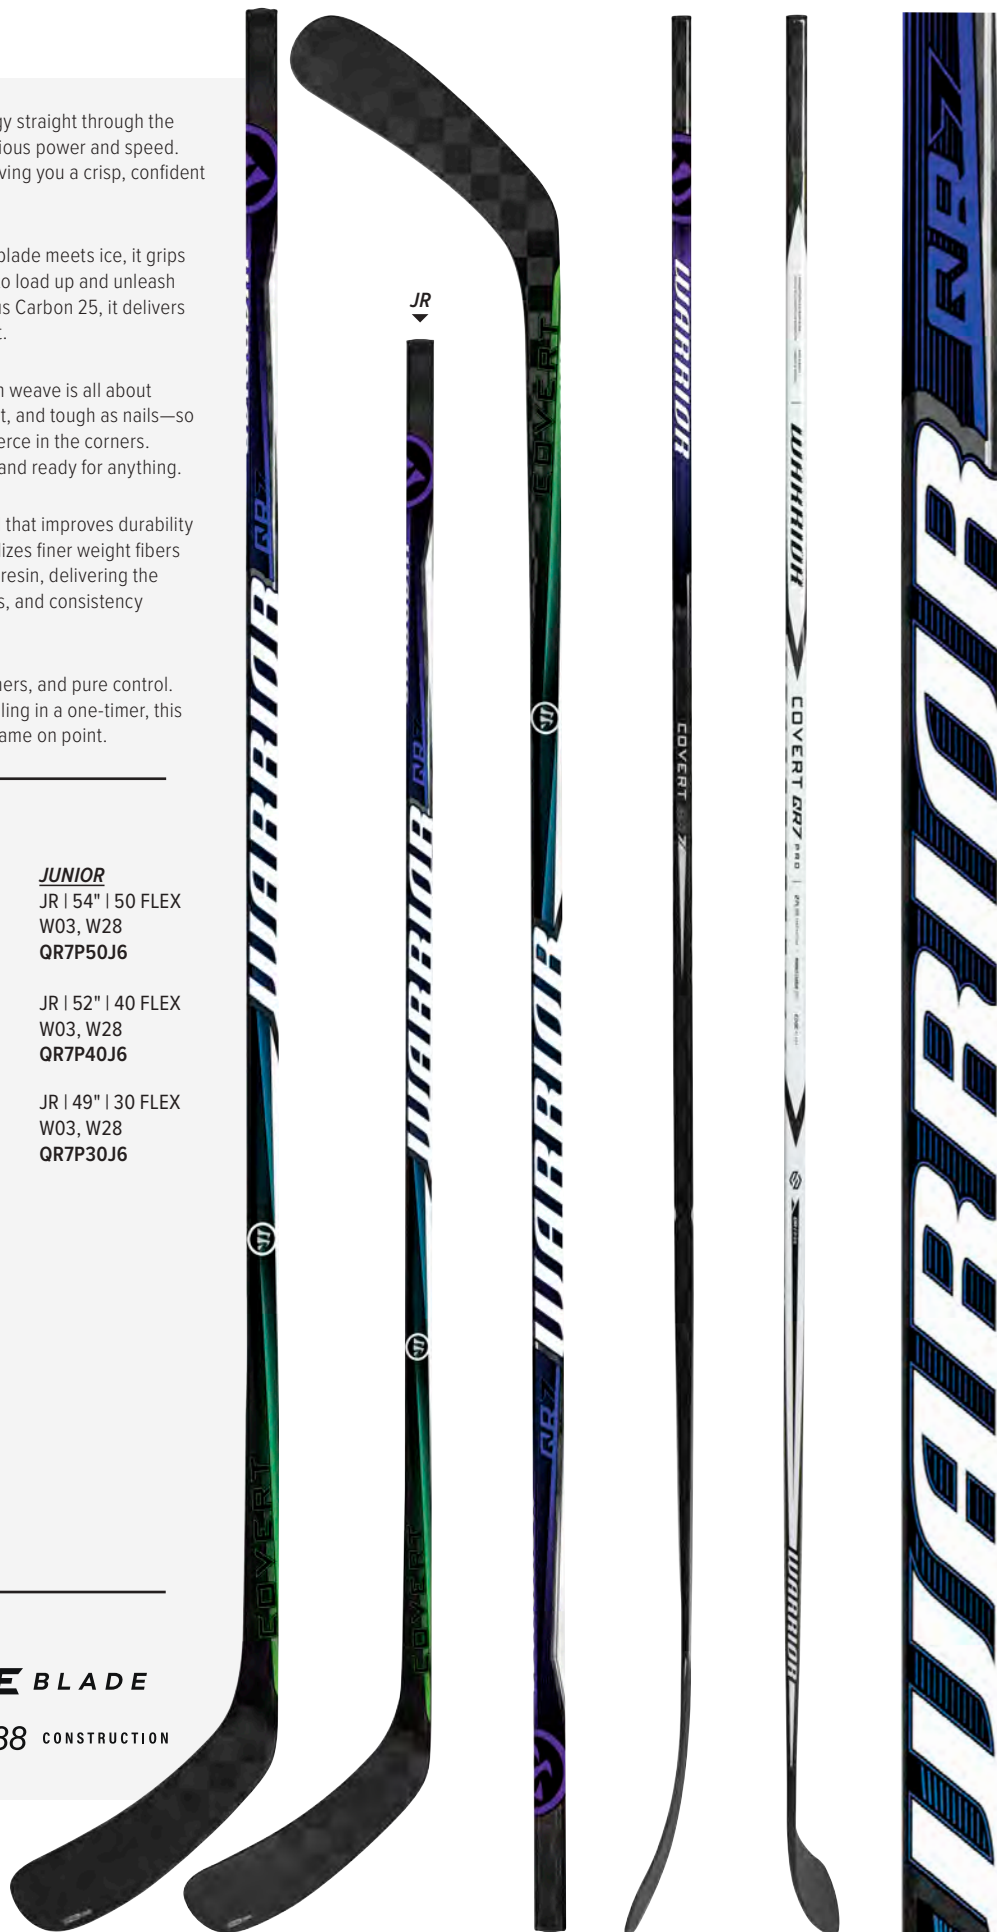

JR | 49" | 30 FLEX
W03, W28
QR7P30J6

CORE TECHNOLOGY

EDGE BLADE

MINIMUS CARBON 25

PL 188 CONSTRUCTION

COVERT QR7

QR EDGE TAPER | Its angular design drives energy straight through the lower shaft, supercharging your shot with serious power and speed. The unique shape adds rock-solid stability, giving you a crisp, confident feel every time you let one rip.