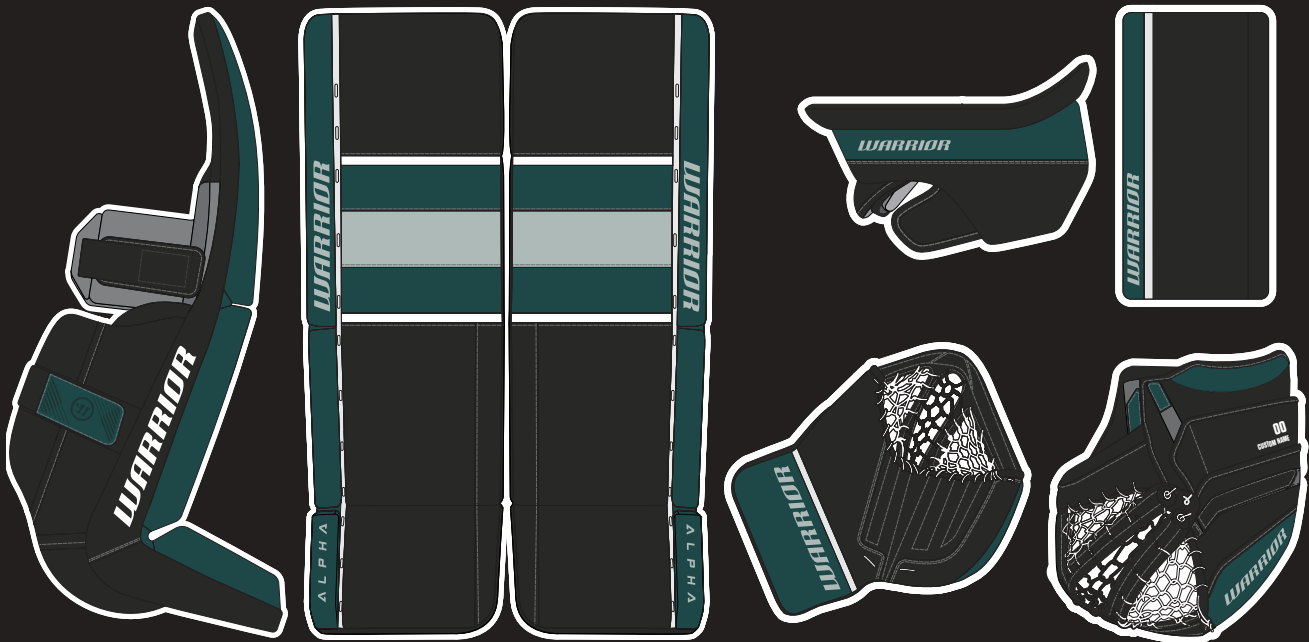

Classic Warrior Graphic