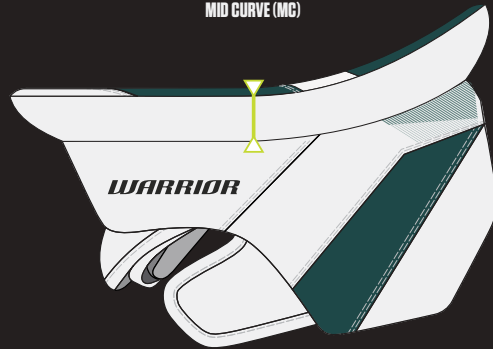

High Curve activates from the upper section of the board.

MID CURVE (MC)

Mid-Curve profile activates from the board's center.

Hand

REGULAR

Blocker worn in the right hand.

FULL RIGHT

Blocker worn in the left hand.