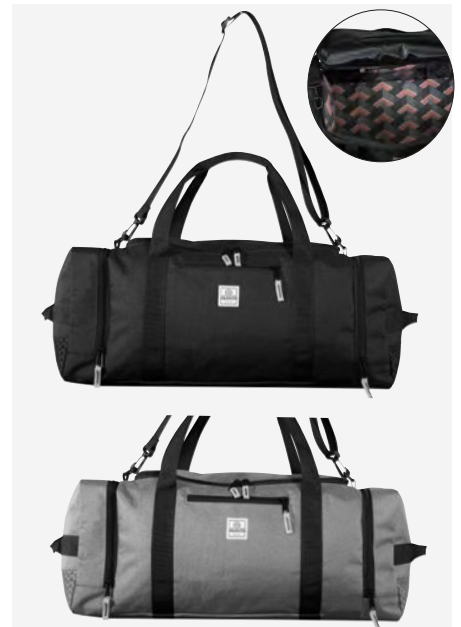

Q10JBKPK4 11.5"L x 9"W x 20"H

COLORS

BK (BLACK)
GRY (GREY)

Q10 DAY DUFFLE BAG

- Premium 600D polyester base.
- Bright custom liner.
- Luggage strap.

STYLE CODES | SIZES

Q10DUFFV4 24"L x 10"H x 10"W

COLORS