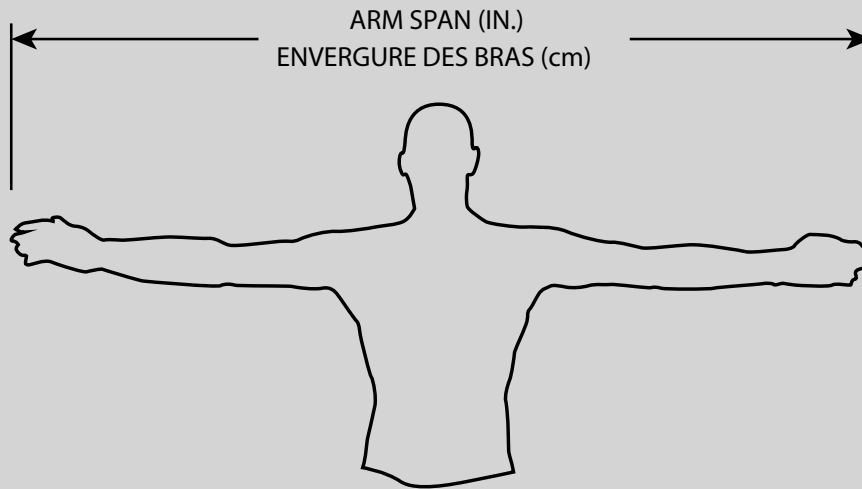

CHEST & ARM SIZING CHART

		ARM SPAN (IN.)	ENVERGURE DES BRAS (cm)
PRO	XL	76" +	1m93+
	L	73" - 76"	1m85 - 1m93
	M	70" - 73"	1m78 - 1m85
	S	67" - 70"	1m70 - 1m78
SENIOR	XL	72" +	1m83+
	L	69" - 74"	1m75 - 1m88
	M	66" - 72"	1m68 - 1m83
	S	64" - 69"	1m60 - 1m75
INT.	L-XL	64" - 69"	1m62 - 1m75
	M-L	63" - 68"	1m60 - 1m73
	S-M	60" - 65"	1m52 - 1m65
JUNIOR	L-XL	54" - 61"	1m37 - 1m55
	S-M	51" - 56"	1m30 - 1m42
YOUTH	L-XL	45" - 55"	1m14 - 1m40
	S-M	39" - 49"	99 - 1m24

GOALIE PANTS SIZING CHART

SIZE	HIP TO KNEE		WAIST SIZE		
	IN.	cm	IN.	cm	
PRO	XXL	19"+	48+	38" - 40"	97 - 102
	XL	19"+	48+	30" - 38"	76 - 97
	L	18" - 19"+	46 - 48	30" - 38"	76 - 97
	M	17" - 18"+	43 - 46	30" - 38"	76 - 97
	S	16" - 17"+	40 - 43	30" - 38"	76 - 97

SIZE	BODY HEIGHT		
	IN.	m	
INT	XXL	5' 4" - 5' 9"	1m62 - 1m75
	L - XL	5' 3" - 5' 8"	1m60 - 1m73
	S - M	5' 0" - 5' 5"	1m52 - 1m65
JUNIOR	L - XL	4' 6" - 5' 1"	1m37 - 1m55
	S - M	4' 3" - 4' 8"	1m30 - 1m42