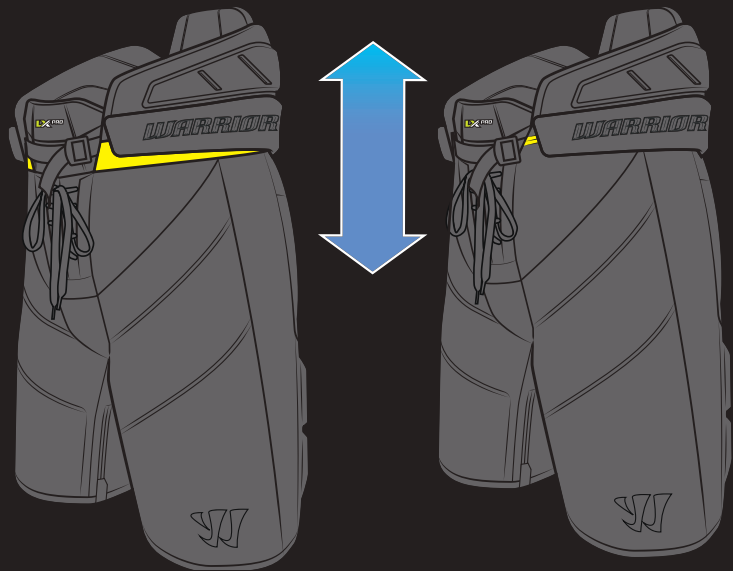

ADJUSTABLE

ADJUSTABLE LEG EXTENSION

Fit versatility for the growing player and or the player looking for more finite adjustment. A zippered gusset allows for a 1" leg extension.