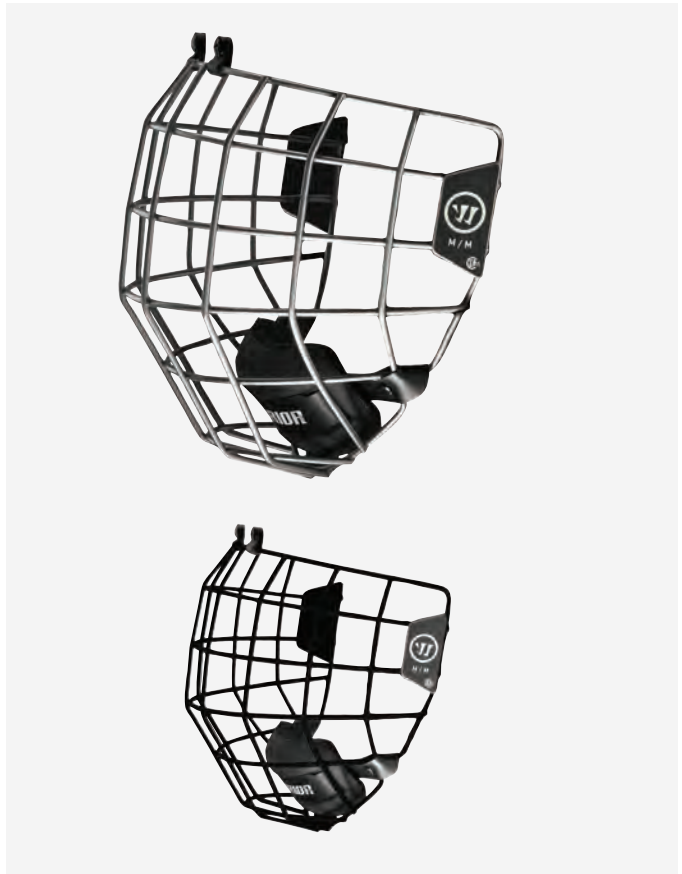

ALPHA ONE CAGE

VISION | Optimum vision clarity keeps you focused on the game.

CHIN CUP CUSTOMIZATION | Suspended floating dual density chin cup adjusts comfortably to individual face shapes.

PROTECTION | Proven full protection comfortable shape.

COLOR | Offered in black and silver for personal style.

COMPATIBILITY | Fully compatible with all Warrior and industry helmets.

STYLE CODE	SIZES	COLORS
A1BLK8	S, M, L	BK (BLACK)

STYLE CODE	SIZES	COLORS
A1SLV8	S, M, L	SL (SILVER)