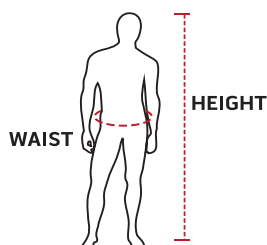

		S/P		M		L/G		X-L/T-G	
		IN	CM	IN	CM	IN	CM	IN	CM
SR	HEIGHT	5'4"-5'9"	162-175	5'6"-6'	168-183	5'9"-6'2"	175-188	6+	183+
	WAIST	30-32	76-81	32-34	81-86	34-36	86-91	36-38	91-97
JR	HEIGHT	4'3"-4'8"	130-142	4'6"-5'1"	137-155	5'0"-5'5"	152-165	5'4"-5'9"	162-175
	WAIST	22-24	56-61	24-26	61-66	26-28	66-71	28-30	71-76
YTH	HEIGHT	3'4"-3'7"	101-110	3'7"-4'	110-122	4'-4'4"	122-132		
	WAIST	20-21	51-53	21-22	53-56	22-23	56-58		