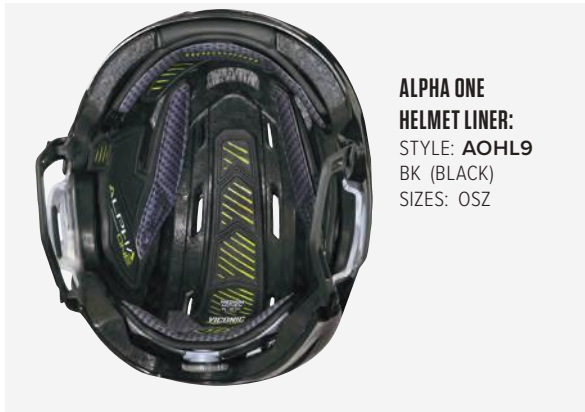

ALPHA ONE HELMET LINER

ALPHA ONE HELMET LINER:
STYLE: AOHL9
BK (BLACK)
SIZES: OSZ