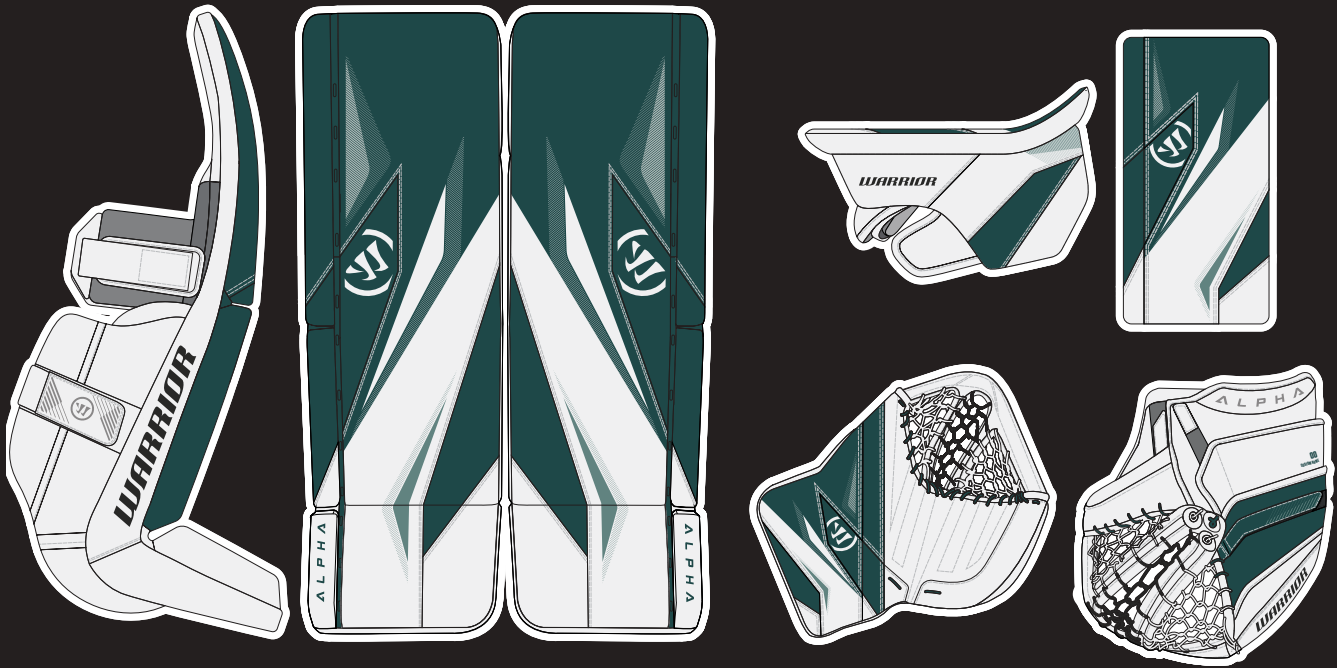

ALPHA

SURGE

CUSTOM BREAKDOWN

Alpha Surge Graphic