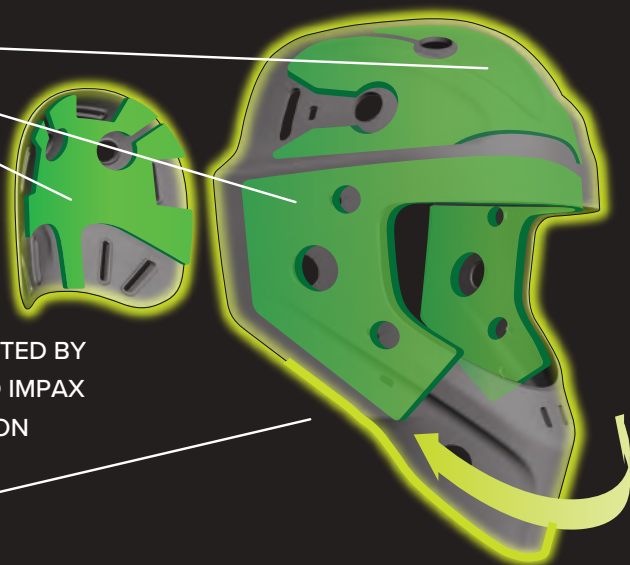

IMPAX FOAM

DUAL DENSITIES OF OUR PREMIUM IMPACT ABSORBING FOAM PROVIDE THE OPTIMAL BALANCE OF PROTECTION, COMFORT AND WEIGHT REDUCTION.

FANTOM FIT

ULTIMATE COMFORT ACHIEVED THROUGH OPTIMUM FIT CHARACTERISTICS.