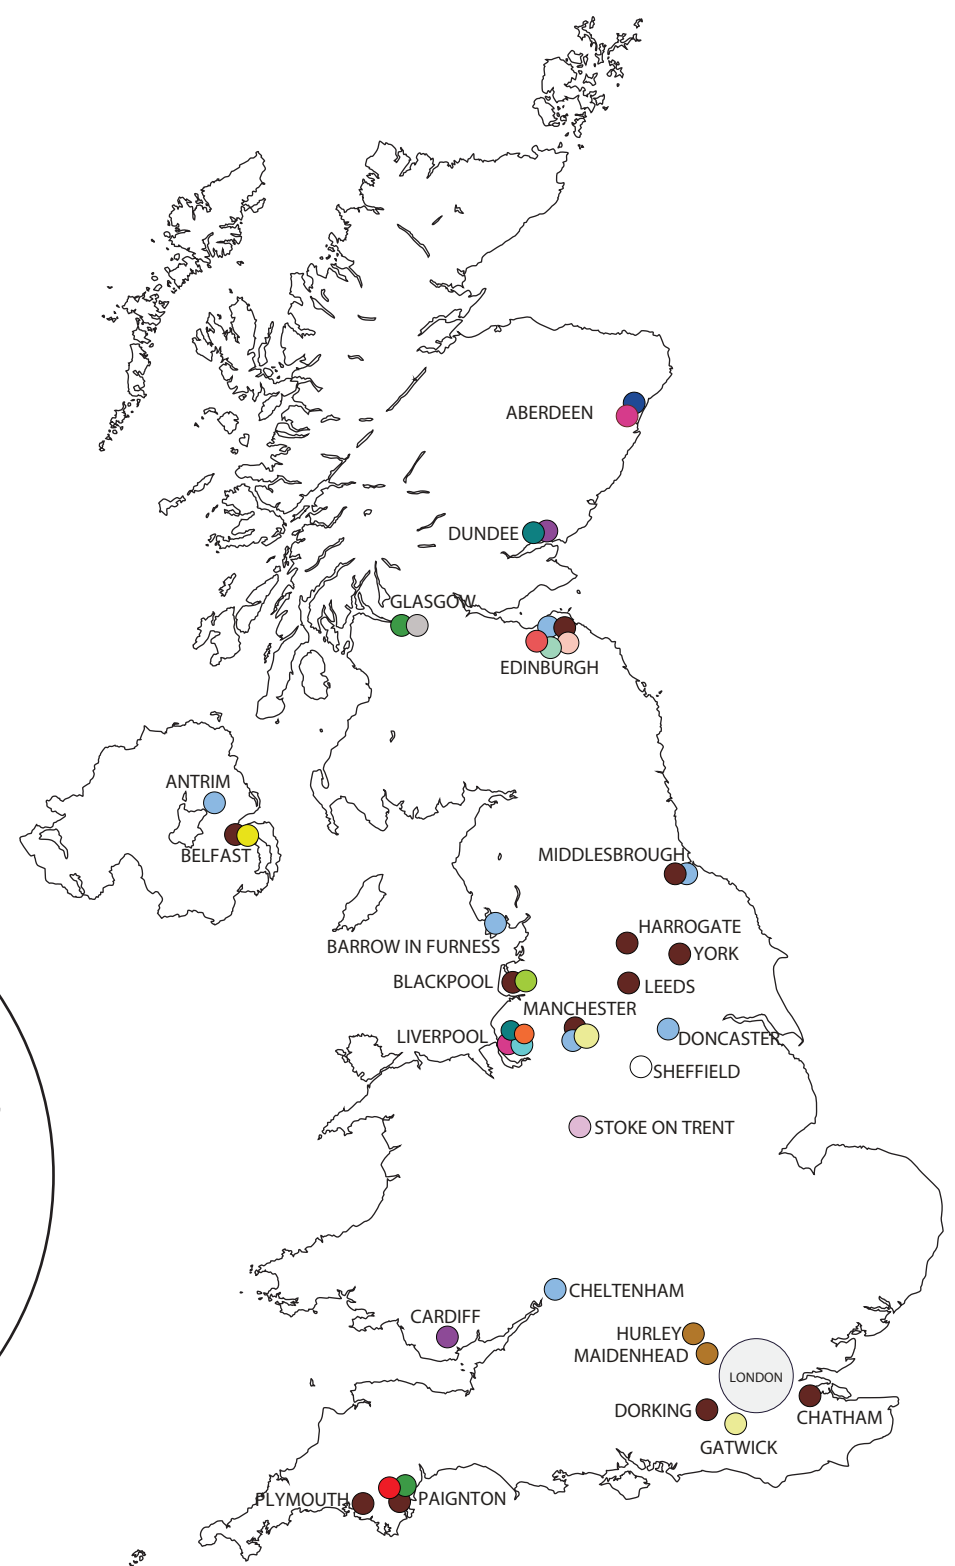

Our Brands & Hotels across the UK

RBH Hospitality Management, one of the UK's leading hotel management company, working with global brands to run great hotels the right way.

- Central group's desk for enquiry handling
- Coach friendly hotels
- Flexible dining options
- Accessible rooms at all hotels

- AC by Marriott
- Adagio
- Aloft
- Autograph Collection
- Best Western
- Courtyard by Marriott
- Crowne Plaza
- Hampton by Hilton
- Hilton
- Hilton Garden Inn
- Holiday Inn
- Holiday Inn Express
- Hotel Indigo
- Hyatt Place
- Ibis
- Ibis Budget
- Ibis Styles
- Luxury Collection
- Mercure
- MGallery
- Private Label
- Radisson Blu
- Ramada by Wyndham
- Staybridge Suites
- voco