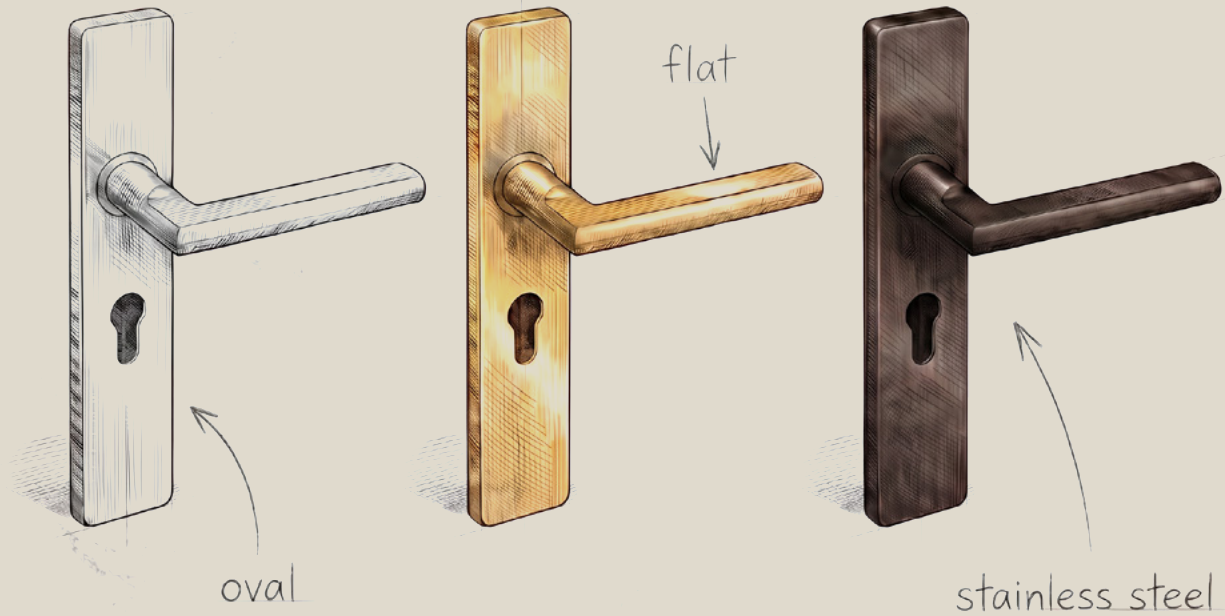

PELLO

LEVER HANDLES

Range
Handles Inc

Base Material
Stainless Steel

- Stainless Steel
- Satin Brass
- Titanium
- Black

Overview

The Pello collection from Handles Inc features modern door hardware in three main types: lever on rose, lever on plate (square and oval), and pull handles. All items are manufactured from durable stainless steel and available in four main finishes to match your interior setting.

Pello

PELLO LEVER ON ROSE

[Click on the colour swatch or SKU to view online*](#)

DIMENSIONS

INSTALLATION

WHAT'S IN THE BOX

Pello

AROGAN LEVER ON OVAL PLATE

[Click on the colour swatch or SKU to view online*](#)

DIMENSIONS

INSTALLATION

SCREW x 4

PATTERN SCREW x 2

ALLEN KEY x 1

SPINDLE x 1

WHAT'S IN THE BOX

Pello

PELLO LEVER ON SQUARE PLATE

[Click on the colour swatch or SKU to view online*](#)

DIMENSIONS

INSTALLATION

SCREW x 4

PATTERN SCREW x 2

ALLEN KEY x 1