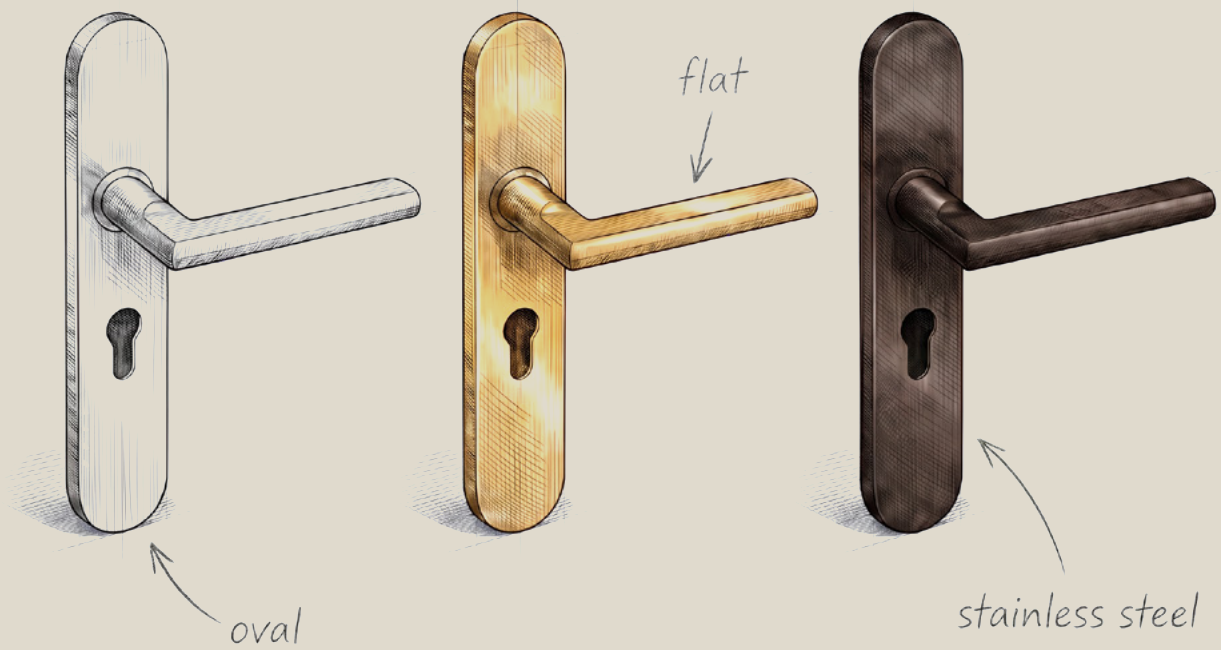

PELLO

LEVER HANDLES

Range
Handles Inc

Base Material
Stainless Steel

- Stainless Steel
- Satin Brass
- Titanium
- Black

Overview

The Pello collection from Handles Inc features modern door hardware in three main types: lever on rose, lever on plate (square and oval), and pull handles. All items are manufactured from durable stainless steel and available in four main finishes to match your interior setting.

PELLO

LEVER ON SQUARE BACKPLATE

Sold as a pair and available as blank, keyhole or cylinder. Includes spindle and all necessary fixings.

244 x 148mm / Plate: 244 x 45 x 10mm

Finish:

SKU: CH004-SP-SS CH106-SP-BRS,
CH011-SP-BLK

Pello

PELLO LEVER ON ROSE

[Click on the colour swatch or SKU to view online*](#)

DIMENSIONS

INSTALLATION

WHAT'S IN THE BOX

Pello

AROGAN LEVER ON OVAL PLATE

[Click on the colour swatch or SKU to view online*](#)

DIMENSIONS

INSTALLATION

SCREW x 4

PATTERN SCREW x 2

ALLEN KEY x 1

SPINDLE x 1

WHAT'S IN THE BOX