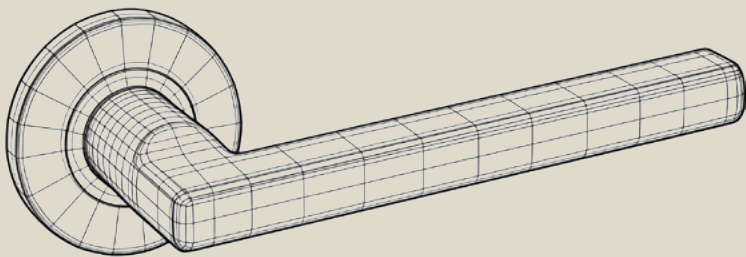

PELLO

LEVER ON ROUND ROSE

Sold as pair with keyhole or cylinder escutcheons with spindle, pair of round roses and all other necessary fixings.

Handle Length:145mm / Rose Ø: 52mm

Finish:

SKU: CH004, CH106, CH052, CH011

PELLO

LEVER ON OVAL BACKPLATE

Sold as a pair and available as blank, keyhole or cylinder. Includes spindle and all necessary fixings.

244 x 148mm / Plate: 244 x 45 x 10mm

Finish:

SKU: CH004-OP-SS CH106-OP-BRS,
CH011-OP-BLK

PELLO

LEVER ON SQUARE BACKPLATE

Sold as a pair and available as blank, keyhole or cylinder. Includes spindle and all necessary fixings.

244 x 148mm / Plate: 244 x 45 x 10mm

Finish:

SKU: CH004-SP-SS CH106-SP-BRS,
CH011-SP-BLK

Pello

PELLO LEVER ON ROSE

[Click on the colour swatch or SKU to view online*](#)

DIMENSIONS

INSTALLATION

WHAT'S IN THE BOX

Pello

AROGAN LEVER ON OVAL PLATE