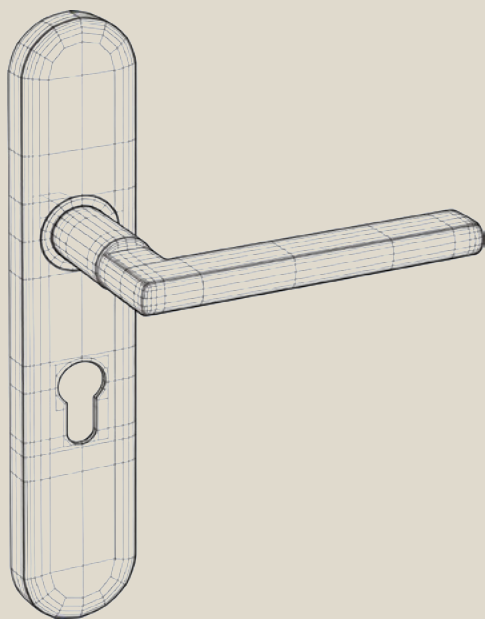

PELLO

LEVER ON SQUARE BACKPLATE

Sold as a pair and available as blank, keyhole or cylinder. Includes spindle and all necessary fixings.

244 x 148mm / Plate: 244 x 45 x 10mm

Finish:

SKU: CH004-SP-SS CH106-SP-BRS,
CH011-SP-BLK

Pello

PELLO LEVER ON ROSE

[Click on the colour swatch or SKU to view online*](#)

DIMENSIONS

INSTALLATION

WHAT'S IN THE BOX

Pello

AROGAN LEVER ON OVAL PLATE

[Click on the colour swatch or SKU to view online*](#)

DIMENSIONS

INSTALLATION

SCREW x 4

PATTERN SCREW x 2

ALLEN KEY x 1

SPINDLE x 1

WHAT'S IN THE BOX

Pello

PELLO LEVER ON SQUARE PLATE

[Click on the colour swatch or SKU to view online*](#)

DIMENSIONS

INSTALLATION

SCREW x 4

PATTERN SCREW x 2

ALLEN KEY x 1