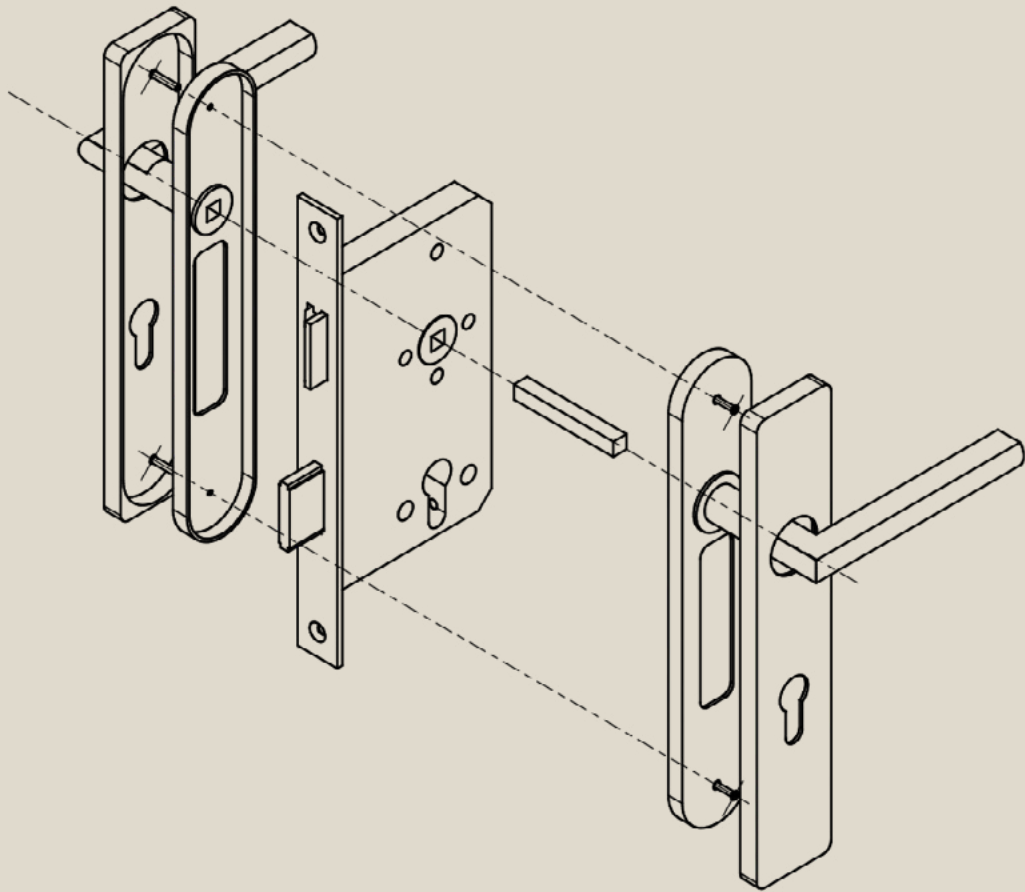

[Click on the colour swatch or SKU to view online*](#)

DIMENSIONS

INSTALLATION

SCREW x 4

PATTERN SCREW x 2

ALLEN KEY x 1

SPINDLE x 1

WHAT'S IN THE BOX

Pello

PELLO LEVER ON SQUARE PLATE

[Click on the colour swatch or SKU to view online*](#)

DIMENSIONS

INSTALLATION

SCREW x 4

PATTERN SCREW x 2

ALLEN KEY x 1