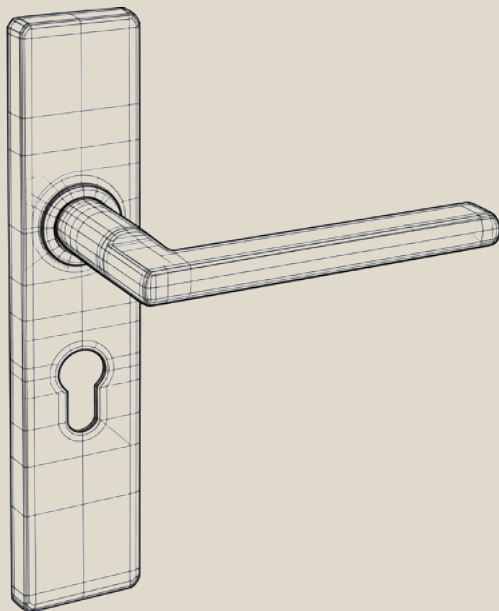

PELLO

LEVER ON SQUARE BACKPLATE

Sold as a pair and available as blank, keyhole or cylinder. Includes spindle and all necessary fixings.

244 x 148mm / Plate: 244 x 45 x 10mm

Finish:

SKU: CH004-SP-SS CH106-SP-BRS,
CH011-SP-BLK

Pello

PELLO LEVER ON ROSE

[Click on the colour swatch or SKU to view online*](#)

DIMENSIONS

INSTALLATION

WHAT'S IN THE BOX

Pello

AROGAN LEVER ON OVAL PLATE

[Click on the colour swatch or SKU to view online*](#)

DIMENSIONS

INSTALLATION

SCREW x 4

PATTERN SCREW x 2

ALLEN KEY x 1

SPINDLE x 1

WHAT'S IN THE BOX

Pello

PELLO LEVER ON SQUARE PLATE

[Click on the colour swatch or SKU to view online*](#)

DIMENSIONS

INSTALLATION

SCREW x 4

PATTERN SCREW x 2

ALLEN KEY x 1