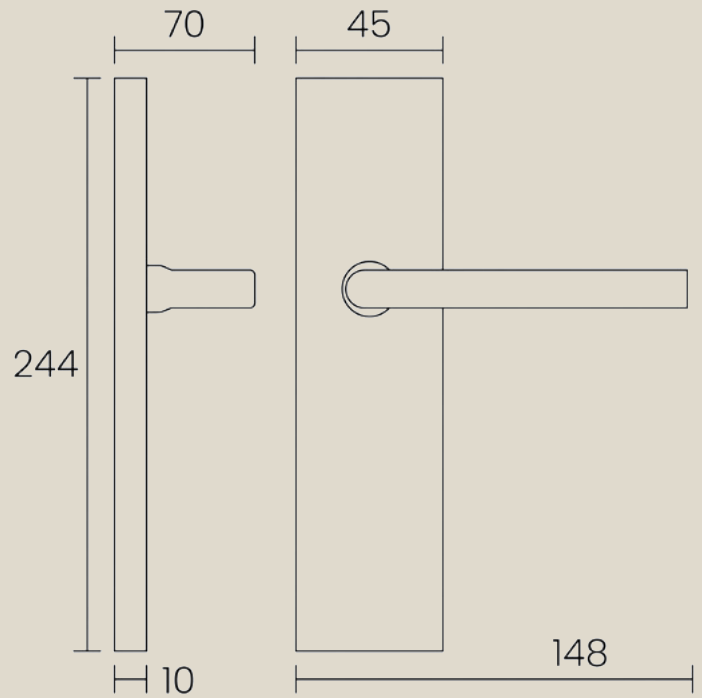

PELLO

LEVER ON SQUARE BACKPLATE

Sold as a pair and available as blank, keyhole or cylinder. Includes spindle and all necessary fixings.

244 x 148mm / Plate: 244 x 45 x 10mm

Finish:

SKU: CH004-SP-SS CH106-SP-BRS,
CH011-SP-BLK

Pello

PELLO LEVER ON ROSE

[Click on the colour swatch or SKU to view online*](#)

DIMENSIONS

INSTALLATION

WHAT'S IN THE BOX

Pello

AROGAN LEVER ON OVAL PLATE

[Click on the colour swatch or SKU to view online*](#)

DIMENSIONS

INSTALLATION

SCREW x 4

PATTERN SCREW x 2

ALLEN KEY x 1

SPINDLE x 1

WHAT'S IN THE BOX

Pello

PELLO LEVER ON SQUARE PLATE

[Click on the colour swatch or SKU to view online*](#)

DIMENSIONS

INSTALLATION

SCREW x 4

PATTERN SCREW x 2

ALLEN KEY x 1