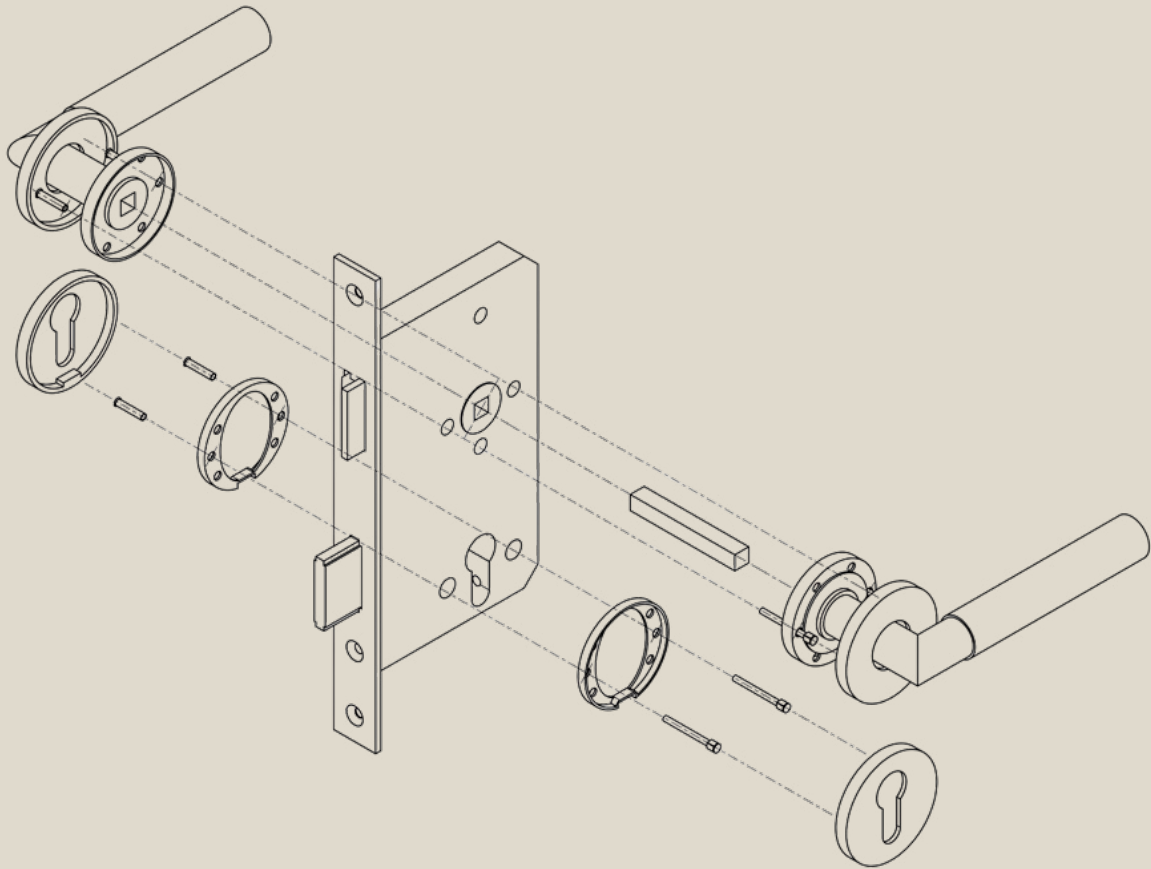

PELLO

LEVER ON SQUARE BACKPLATE

Sold as a pair and available as blank, keyhole or cylinder. Includes spindle and all necessary fixings.

244 x 148mm / Plate: 244 x 45 x 10mm

Finish:

SKU: CH004-SP-SS CH106-SP-BRS,
CH011-SP-BLK

Pello

PELLO LEVER ON ROSE

[Click on the colour swatch or SKU to view online*](#)

DIMENSIONS

INSTALLATION

WHAT'S IN THE BOX

Pello

AROGAN LEVER ON OVAL PLATE

[Click on the colour swatch or SKU to view online*](#)

DIMENSIONS

INSTALLATION

SCREW x 4

PATTERN SCREW x 2

ALLEN KEY x 1

SPINDLE x 1

WHAT'S IN THE BOX