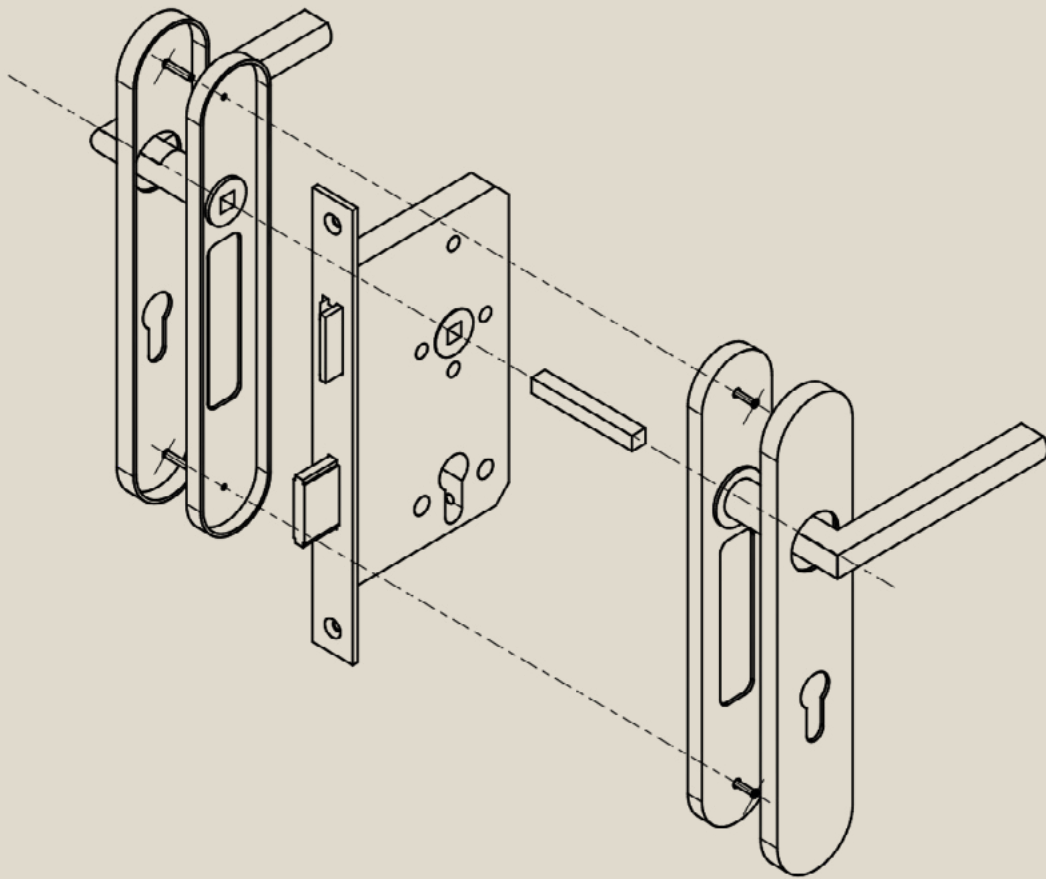

PELLO

LEVER ON SQUARE BACKPLATE

Sold as a pair and available as blank, keyhole or cylinder. Includes spindle and all necessary fixings.

244 x 148mm / Plate: 244 x 45 x 10mm

Finish:

SKU: CH004-SP-SS CH106-SP-BRS,
CH011-SP-BLK

Pello

PELLO LEVER ON ROSE

[Click on the colour swatch or SKU to view online*](#)

DIMENSIONS

INSTALLATION

WHAT'S IN THE BOX

Pello

AROGAN LEVER ON OVAL PLATE

[Click on the colour swatch or SKU to view online*](#)

DIMENSIONS

INSTALLATION

SCREW x 4

PATTERN SCREW x 2

ALLEN KEY x 1

SPINDLE x 1

WHAT'S IN THE BOX