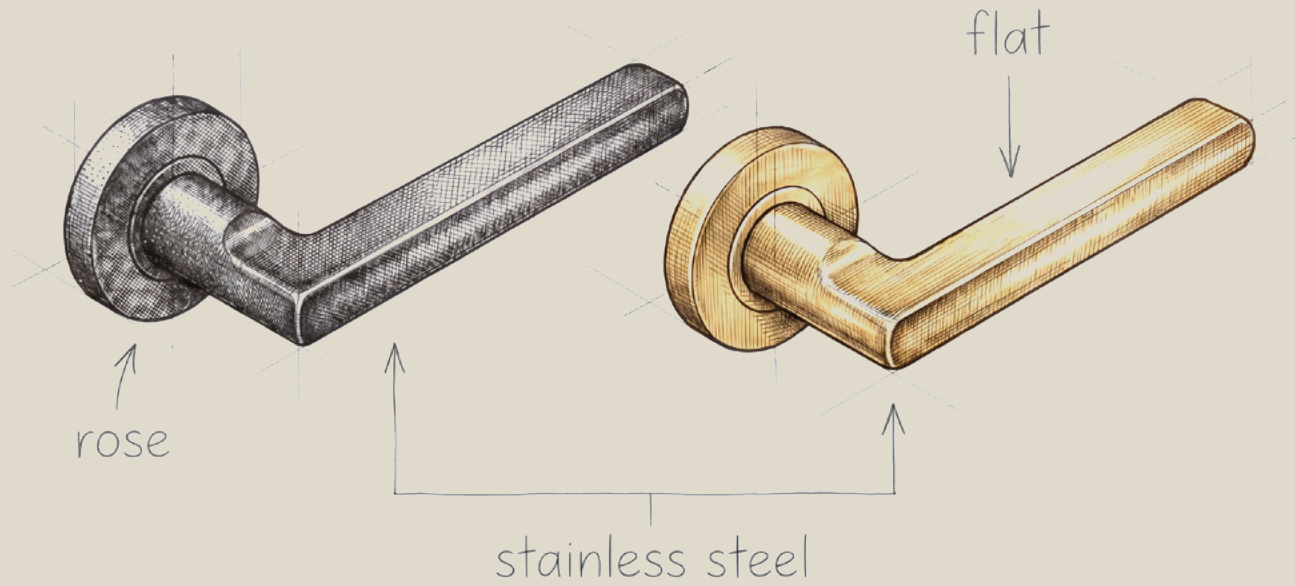

PELLO

LEVER HANDLES

Range
Handles Inc

Base Material
Stainless Steel

- Stainless Steel
- Satin Brass
- Titanium
- Black

Overview

The Pello collection from Handles Inc features modern door hardware in three main types: lever on rose, lever on plate (square and oval), and pull handles. All items are manufactured from durable stainless steel and available in four main finishes to match your interior setting.

PELLO

LEVER ON ROUND ROSE

Sold as pair with keyhole or cylinder escutcheons with spindle, pair of round roses and all other necessary fixings.

Handle Length:145mm / Rose Ø: 52mm

Finish:

SKU: CH004, CH106, CH052, CH011

PELLO

LEVER ON SQUARE BACKPLATE

Sold as a pair and available as blank, keyhole or cylinder. Includes spindle and all necessary fixings.

244 x 148mm / Plate: 244 x 45 x 10mm

Finish:

SKU: CH004-SP-SS CH106-SP-BRS,
CH011-SP-BLK

Pello

PELLO LEVER ON ROSE

[Click on the colour swatch or SKU to view online*](#)

DIMENSIONS

INSTALLATION

WHAT'S IN THE BOX

Pello

AROGAN LEVER ON OVAL PLATE