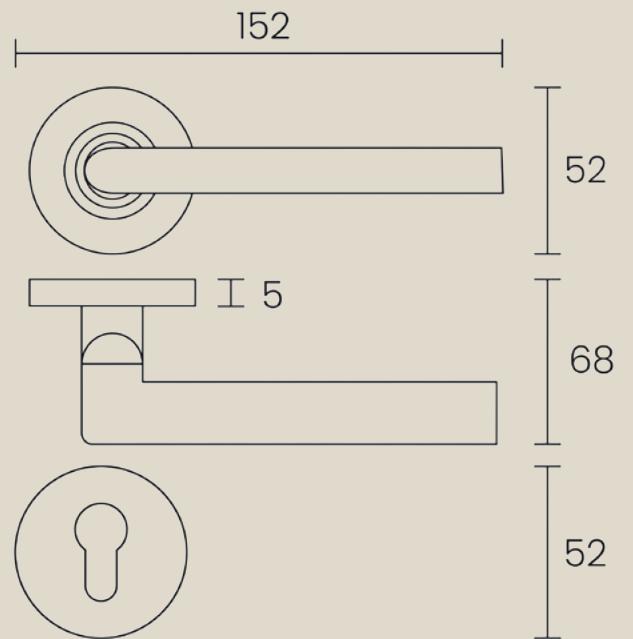

DIMENSIONS