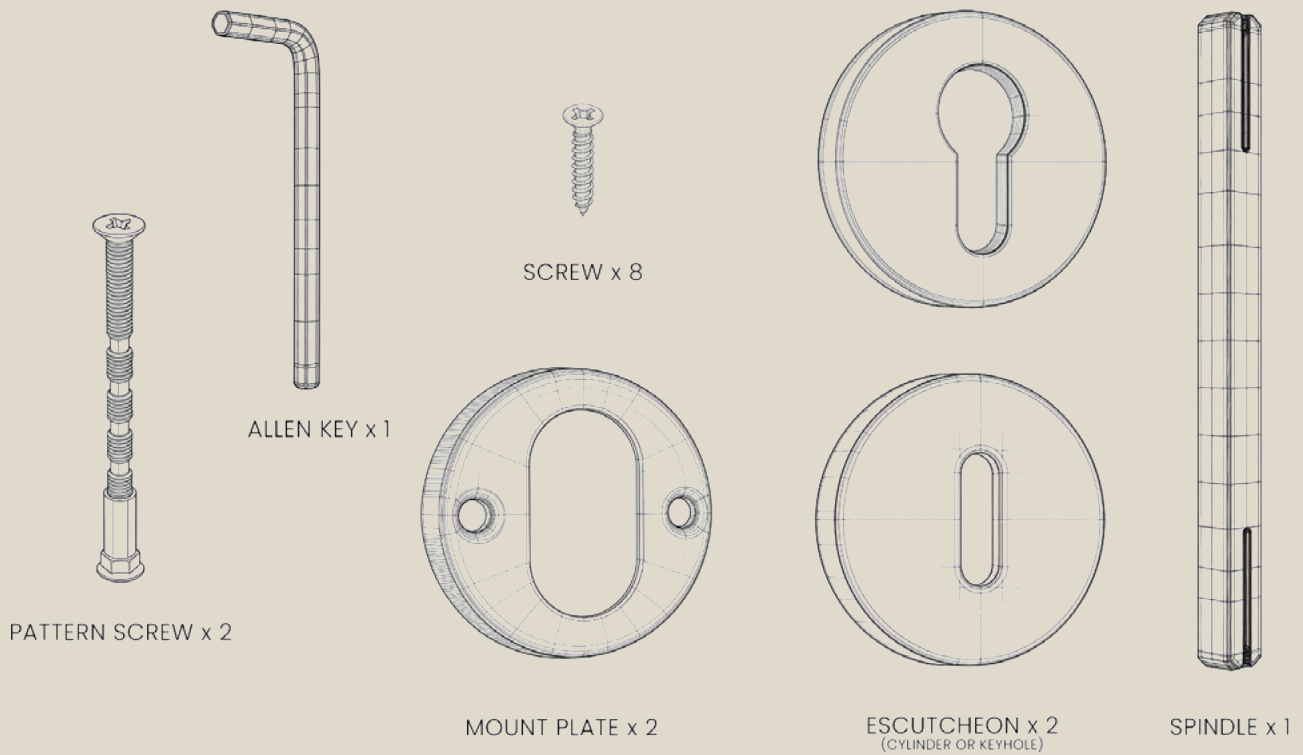

PELLO

LEVER ON SQUARE BACKPLATE

Sold as a pair and available as blank, keyhole or cylinder. Includes spindle and all necessary fixings.

244 x 148mm / Plate: 244 x 45 x 10mm

Finish:

SKU: CH004-SP-SS CH106-SP-BRS,
CH011-SP-BLK

Pello

PELLO LEVER ON ROSE

[Click on the colour swatch or SKU to view online*](#)

DIMENSIONS

INSTALLATION

WHAT'S IN THE BOX

Pello

AROGAN LEVER ON OVAL PLATE

[Click on the colour swatch or SKU to view online*](#)

DIMENSIONS

INSTALLATION

SCREW x 4

PATTERN SCREW x 2

ALLEN KEY x 1

SPINDLE x 1

WHAT'S IN THE BOX

Pello

PELLO LEVER ON SQUARE PLATE

[Click on the colour swatch or SKU to view online*](#)

DIMENSIONS

INSTALLATION

SCREW x 4

PATTERN SCREW x 2

ALLEN KEY x 1