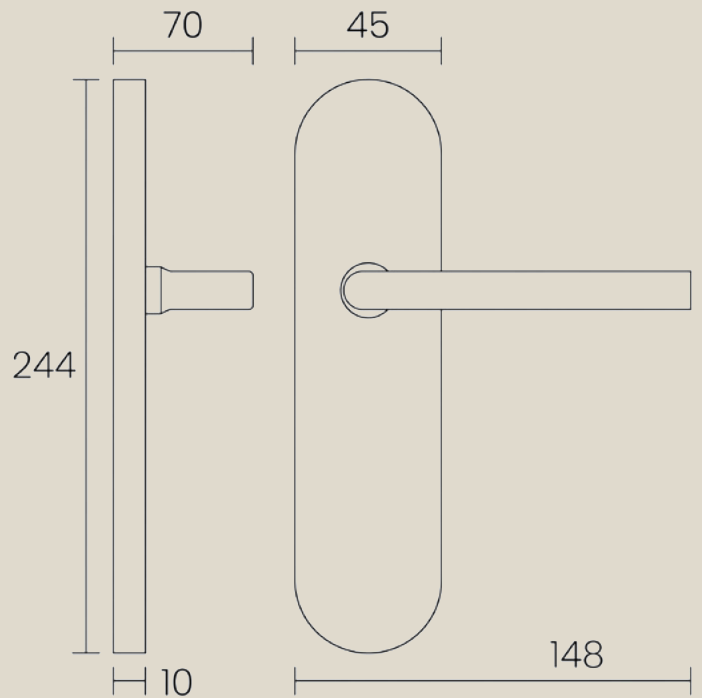

PELLO

LEVER ON SQUARE BACKPLATE

Sold as a pair and available as blank, keyhole or cylinder. Includes spindle and all necessary fixings.

244 x 148mm / Plate: 244 x 45 x 10mm

Finish:

SKU: CH004-SP-SS CH106-SP-BRS,
CH011-SP-BLK

Pello

PELLO LEVER ON ROSE

[Click on the colour swatch or SKU to view online*](#)

DIMENSIONS

INSTALLATION

WHAT'S IN THE BOX

Pello

AROGAN LEVER ON OVAL PLATE

[Click on the colour swatch or SKU to view online*](#)

DIMENSIONS

INSTALLATION

SCREW x 4

PATTERN SCREW x 2

ALLEN KEY x 1

SPINDLE x 1

WHAT'S IN THE BOX

Pello

PELLO LEVER ON SQUARE PLATE

[Click on the colour swatch or SKU to view online*](#)

DIMENSIONS

INSTALLATION

SCREW x 4

PATTERN SCREW x 2

ALLEN KEY x 1