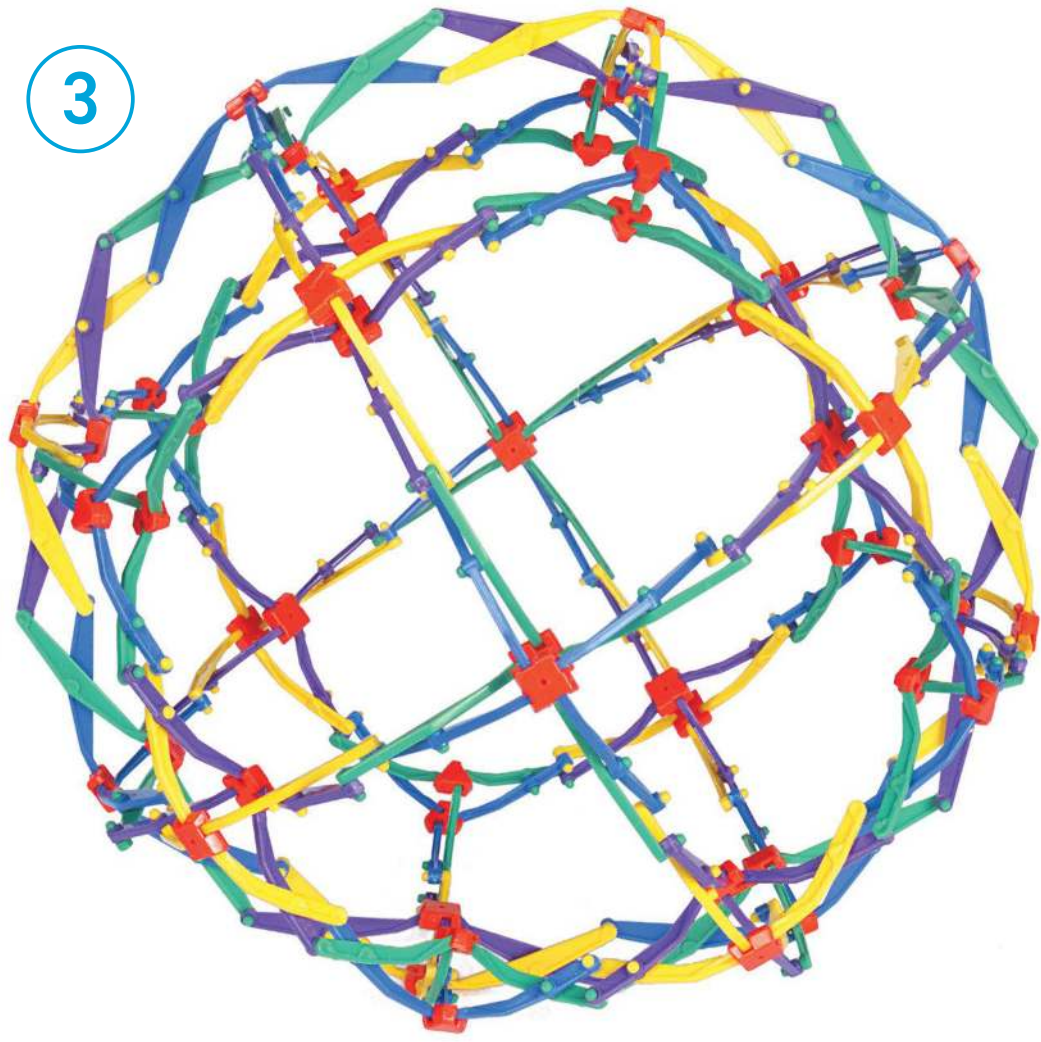

help to manage your stress

4090000

The Stress Management Kit has been specially designed to help you discover how to reduce and better manage your stress. You now have the appropriate tools to promote self-regulation and allow you to control stress or replenish your energy thanks to a sensory break adapted to the situation and the environment (alone, at home, at school, at the office ...).

NOTE: Picture for reference only. Items, models and colors may vary from the picture (depends on availability).