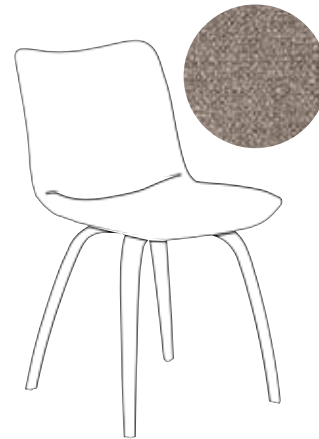

GLEE

100203109

Available in art. leather and bouclé fabric.
Legs in oak veneer or black stained ash veneer.