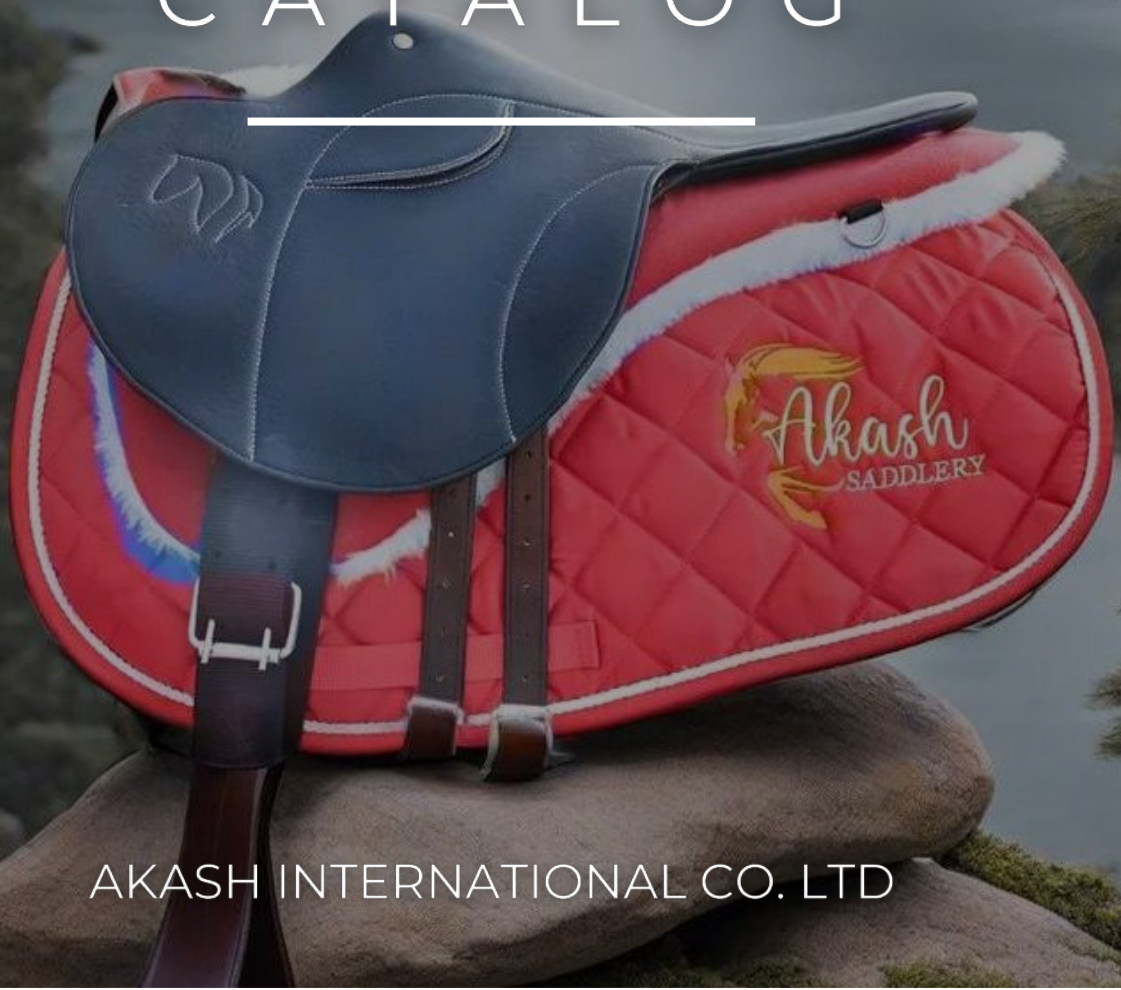

Akash Saddlery

C A T A L O G