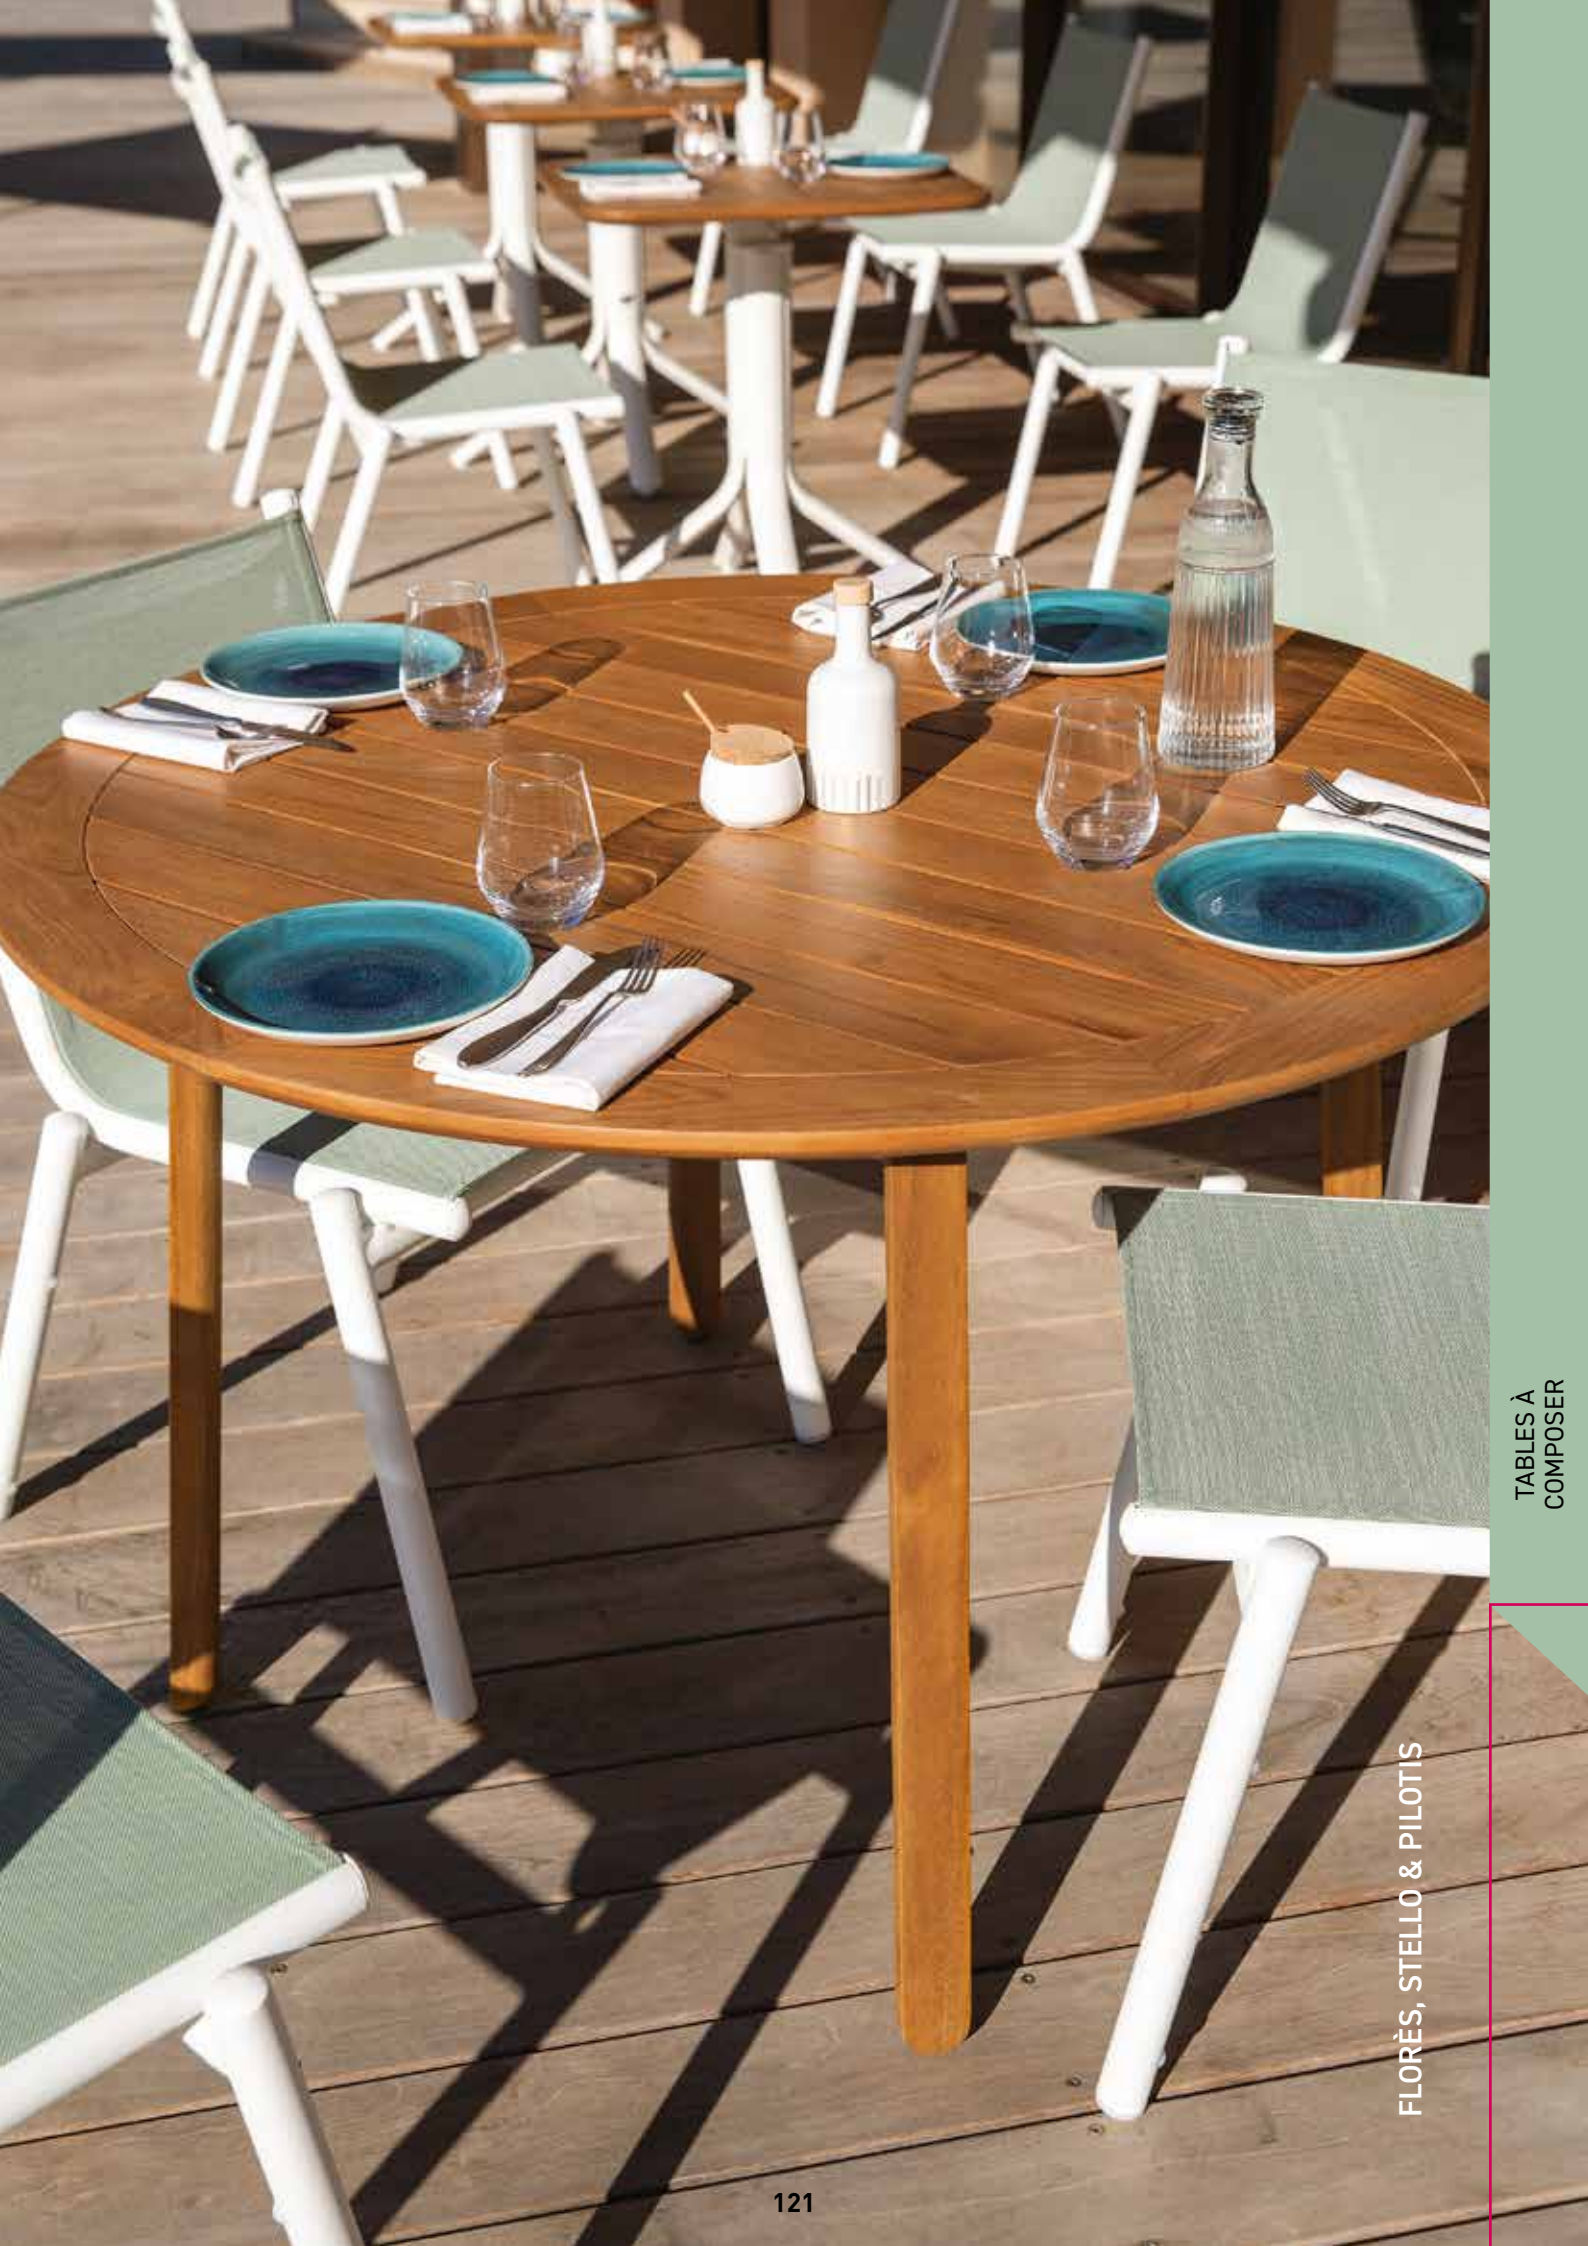

TABLES À
COMPOSER

FLORÈS, STELLO & PILOTIS