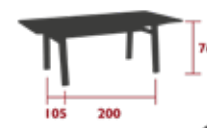

LODGE REPAS

Design VLAEMYNCK

TABLE REPAS 200 X 105 CM

Plateau lattes teck massif naturel
Piétement teck massif naturel

V530610 ● Teck naturel

42 kg

TABLE REPAS Ø 120 CM

Plateau lattes teck massif naturel
Piétement teck massif naturel
Patins réglables en hauteur

V56311T360 ● Teck naturel

20 kg

TABLE REPAS 80 X 80 CM

Plateau lattes teck massif naturel
Piétement teck massif naturel
Patins réglables en hauteur

V56381T360 ● Teck naturel

16,5 kg

TABLE REPAS 70 X 70 CM

Plateau lattes teck massif naturel
Piétement teck massif naturel
Patins réglables en hauteur

V56371T361 ● Teck naturel

14,6 kg