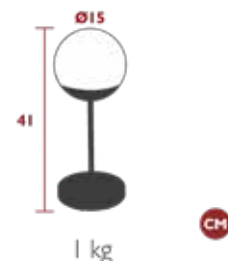

MOOON!

5304 - LAMPE H.4I MAX
DESIGN TRISTAN LOHNER

Diffuseur verre
Structure aluminium
Base ABS
Source : LED intégrée - Flux lumineux sur batterie : 200 lm
Flux lumineux sur secteur : 300 lm
Type d'interrupteur : tactile variateur
Fonction de l'interrupteur : changement d'intensité (10 à 100%, clic 4 s), changement de température (double clic court), ON/OFF (clic 1 s)
Scénario d'éclairage :
Position 1 blanc chaud (2700°K) dimmable (10 à 100%)
Position 2 blanc neutre (4000°K) dimmable (10 à 100%)
Type d'alimentation : batterie - Autonomie Min (100%) : 7 h
Cycle d'utilisation de la batterie : 300 cycles
Temps de recharge : 7h - Type de recharge : USB Fermob magnet – Câble (fourni) 1,5m
Bypass pour une utilisation filaire sans endommager la batterie
2 A - 5 V - 3 W - IP44 | IK 0 | CE | FCC
Classe énergétique : F
Powered by Smart & Green

5304B9		Cerise noire	530421		Bleu acapulco
530482		Cactus	530447		Carbone

Fermob
magnet

- Système de recharge
- Pratique & facile d'usage
- Identifiable (grâce à la samare)