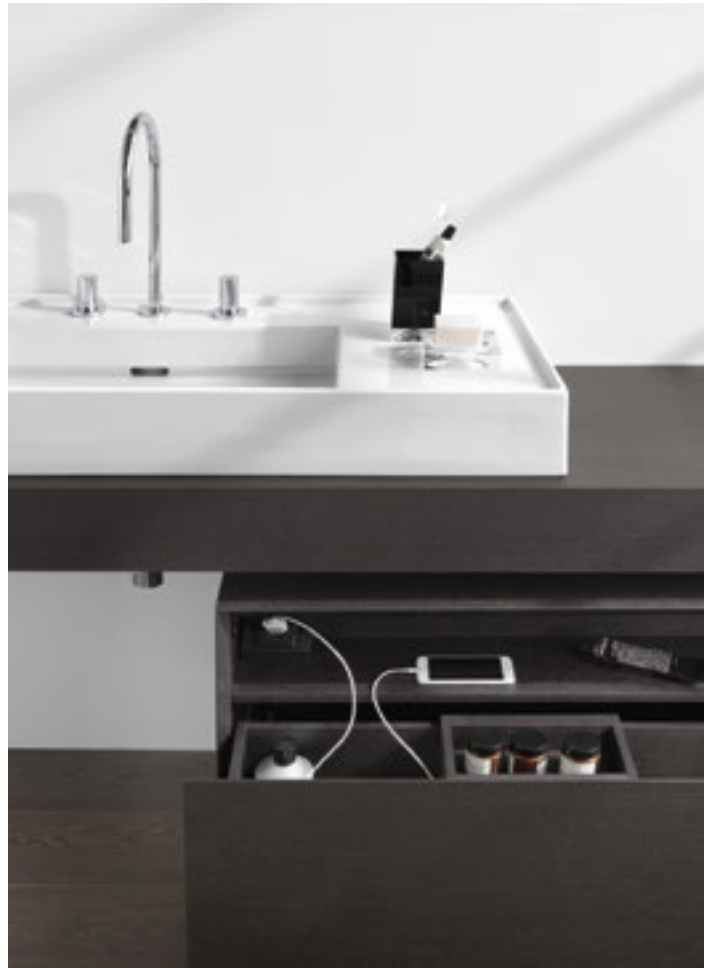

KARTELL BY LAUFEN washbasin 90, undersurface ground; basin mixer
BOUTIQUE countertop; drawer element with organiser