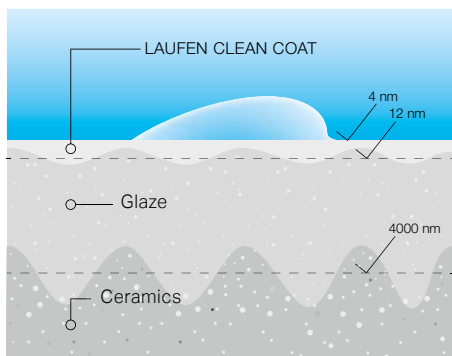

LCC Laufen Clean Coat

This innovative ceramic surface finish is a vitreous silicate ceramic coating on top of the original glaze. LCC is an extremely hard, indeed almost indestructible indivisible part of the ceramic object to which it is applied.

The benefits of this process: With a roughness of only 4 nanometers, LCC is entirely free of pores. Thanks to this feature, lime, dirt and bacteria have practically nowhere to gain a foothold – and even if they do, they can be removed much more easily. A hydrophilic effect caused by the material ensures that dirt particles are more easily washed away on flushing. In addition, cleaning and disinfection fluids spread over the surface more easily and thus work more effectively.

This is an ideal solution for the rigorous demands of everyday cleaning – for example in hotels or clinics – as LCC also means the sanitary ware is highly resistant to aggressive cleaning agents and chemicals. LCC ensures the highest standard of cleanliness and hygiene in the long-term. Even after years of use, the sanitary ware remains smooth and shiny, just as it was when it was brand new, in private bathrooms and public and semi-public areas.

Laufen Clean Coat LCC was awarded the iF material design award and nominated for the German Design Award.