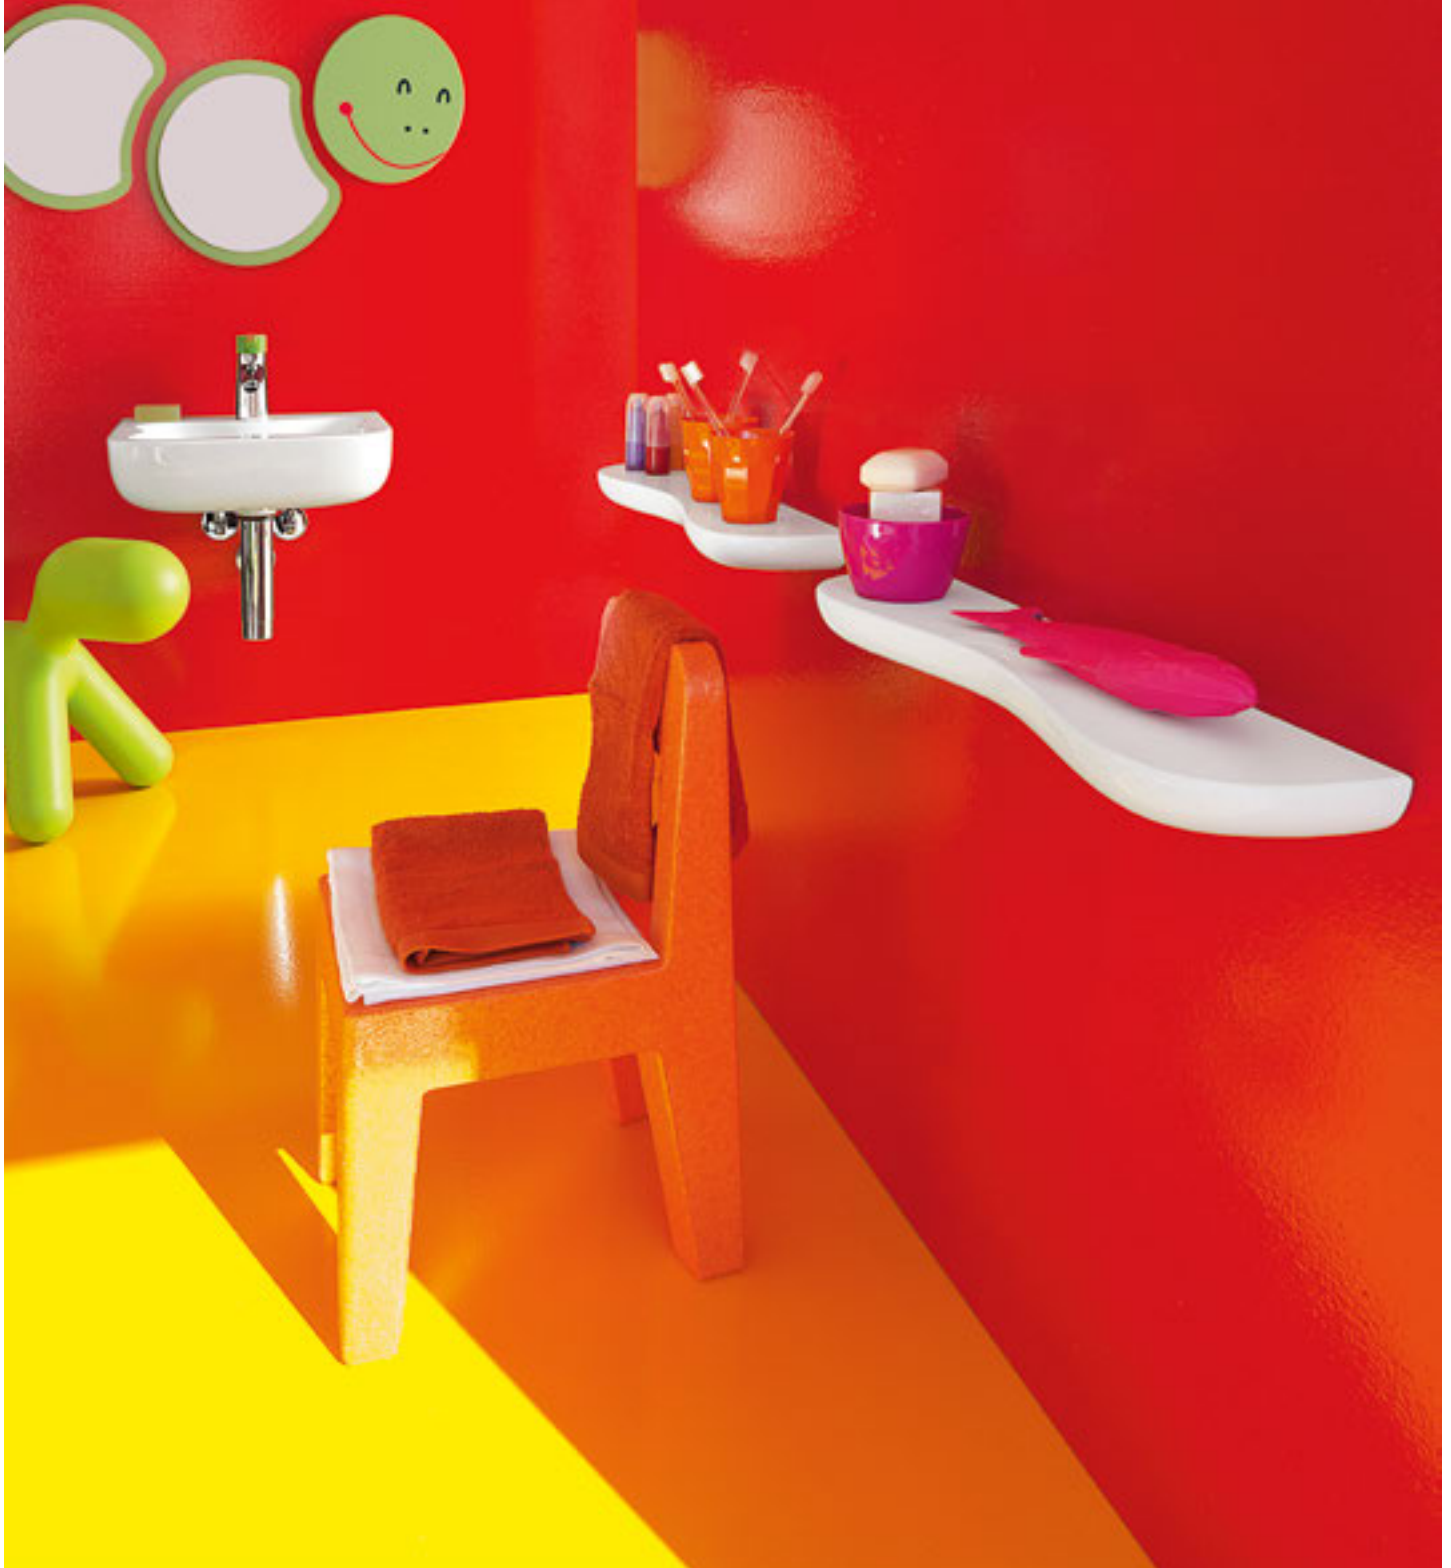

FLORAKIDS

FLORAKIDS washbasin 'cloud'; shelf 'cloud' CURVEPRO basin mixer