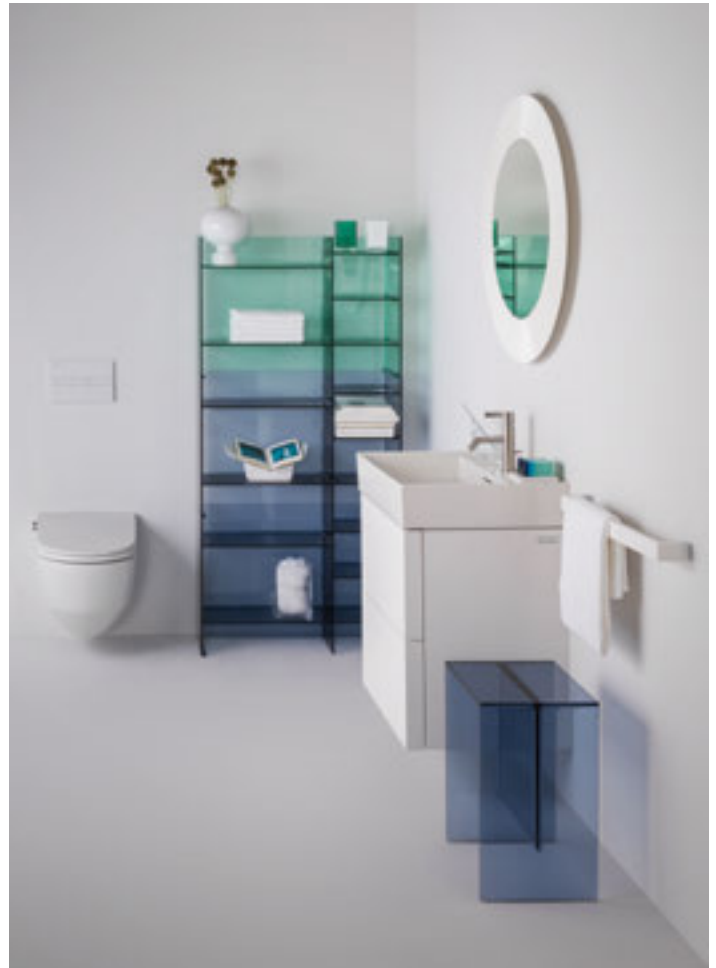

KARTELL BY LAUFEN Washbasin 60; washbasin mixer; vanity unit; shelf ,Sound-rack'; mirror ,All saints'; towel holder ,Rail'; stool ,Max Beam' CLEANET RIVA Shower toilet