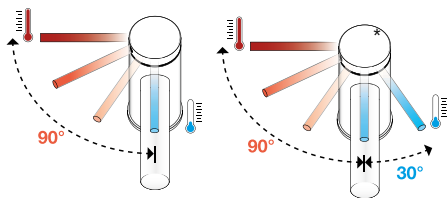

Additional benefit of Eco+

- No unintentional use of hot water as the faucet runs only cold water when the lever is in the central home position ('cold water start')