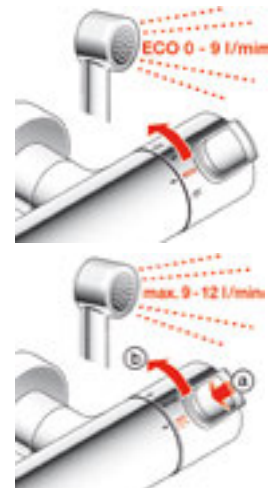

Economical – infinitely adjustable water flow

Regulate the water flow at the turn of a hand. Use the Eco button to easily save more water (see illustration 5). By pressing the stop button you leave the ECO range and the water runs at full flow (see illustration 6).