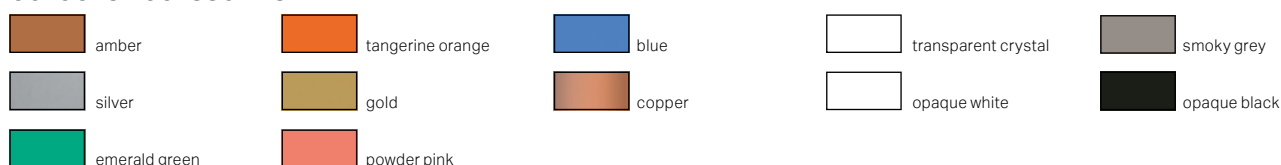

COLOURS ACCESSORIES

COLOURS TOWEL HOLDER CASE

Not all colours available for all models. For more details see technical catalogue or laufen.com