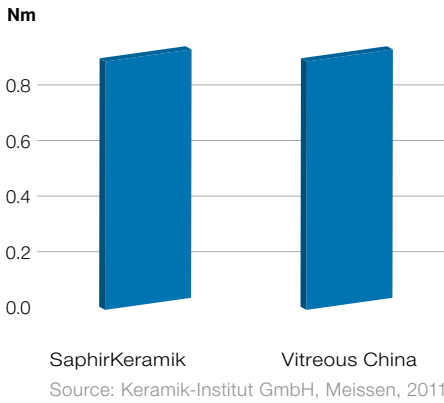

IMPACT ENERGY

«The composite material, which does not require chemical additives, wows with its specific properties - hardness, bending strength - and offers the enormous economic advantage of being suitable for processing using traditional production processes.» These were the words the jury used to elaborate on their decision to award SaphirKeramik the Swiss Design Prize.

SAVE!
smart
sanitation
for a sustainable
future