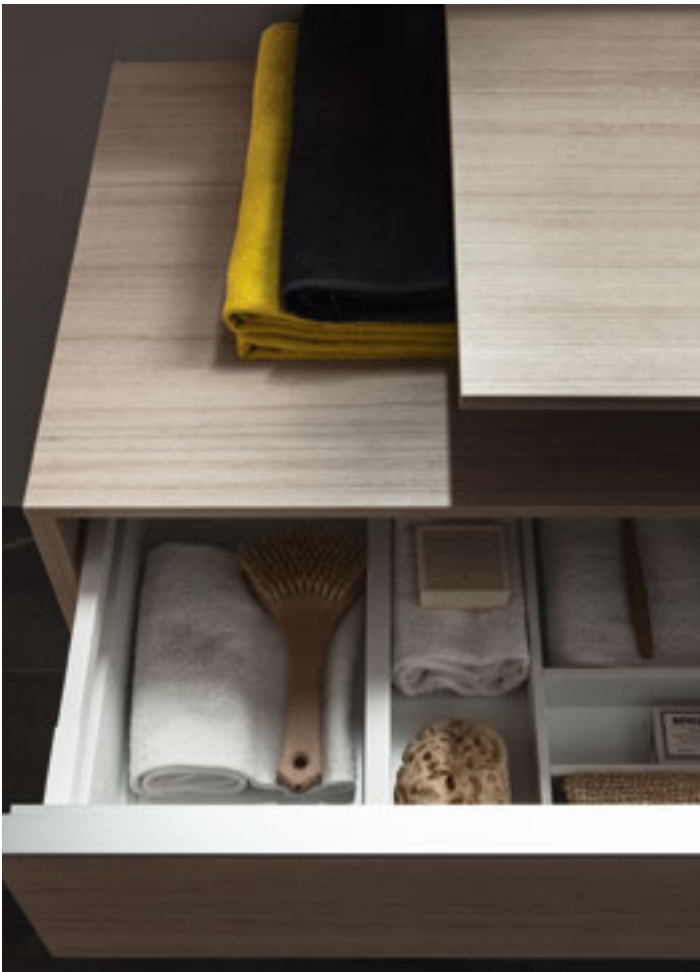

SPACE countertop; drawer element with organiser