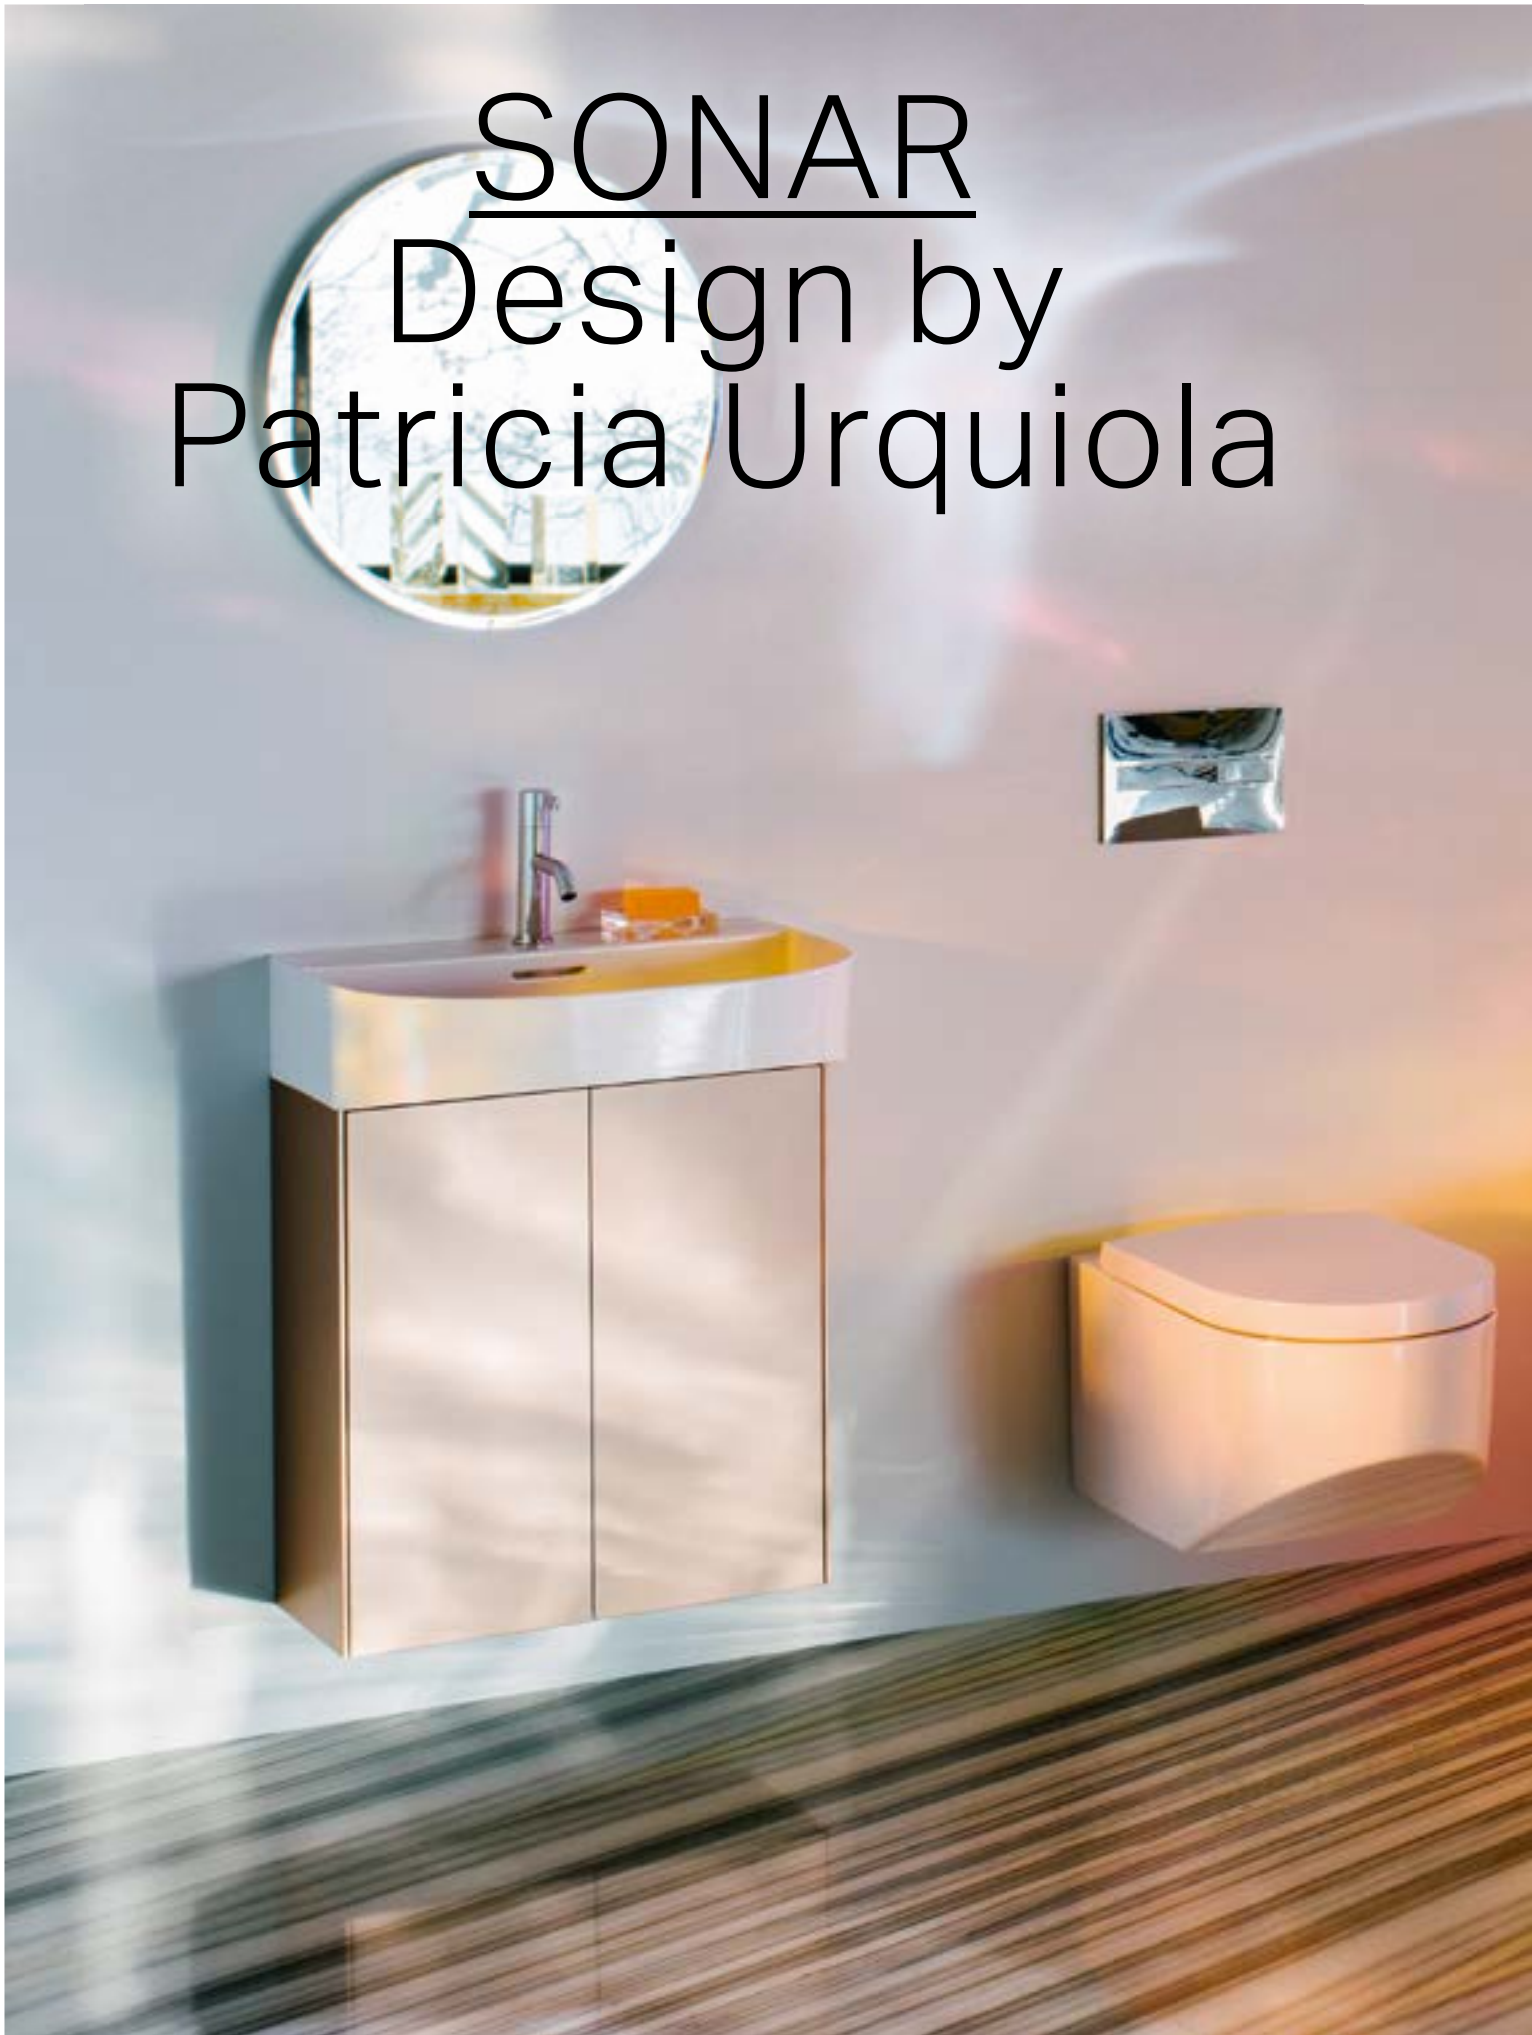

SONAR Design by Patricia Urquiola

SONAR washbasin 60 with vanity unit; wall-hung WC; freestanding bathtub with tap bank and surface structure; backrest, tray for Sonar bathtubs
KARTELL BY LAUFEN faucets