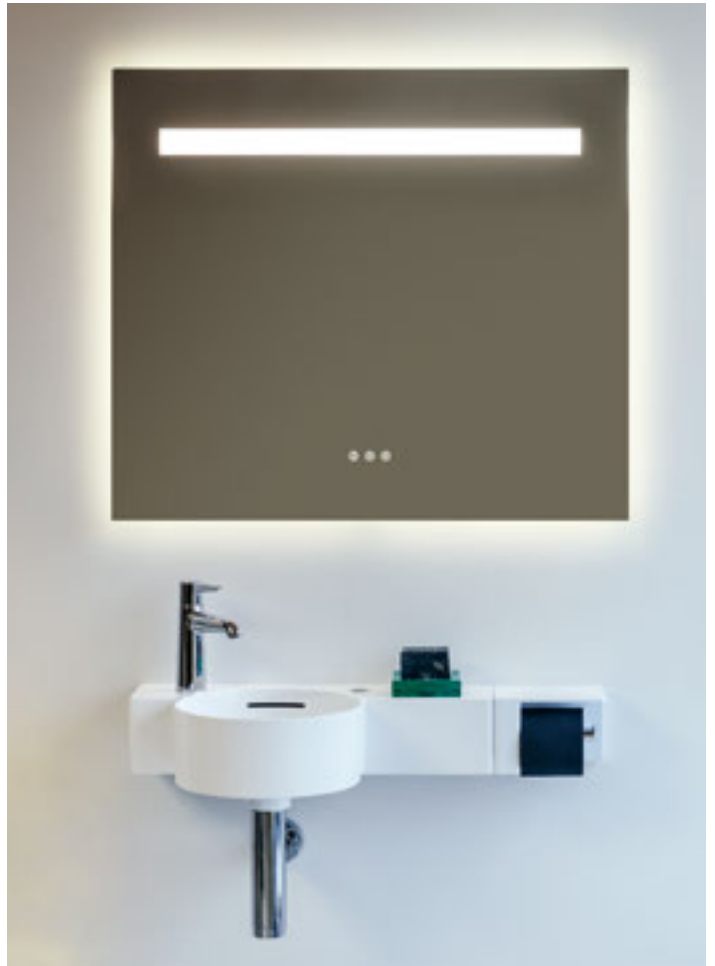

LEELO mirror 80 with LED light and touch sensor VAL small washbasin round 55; ceramic toilet paper holder