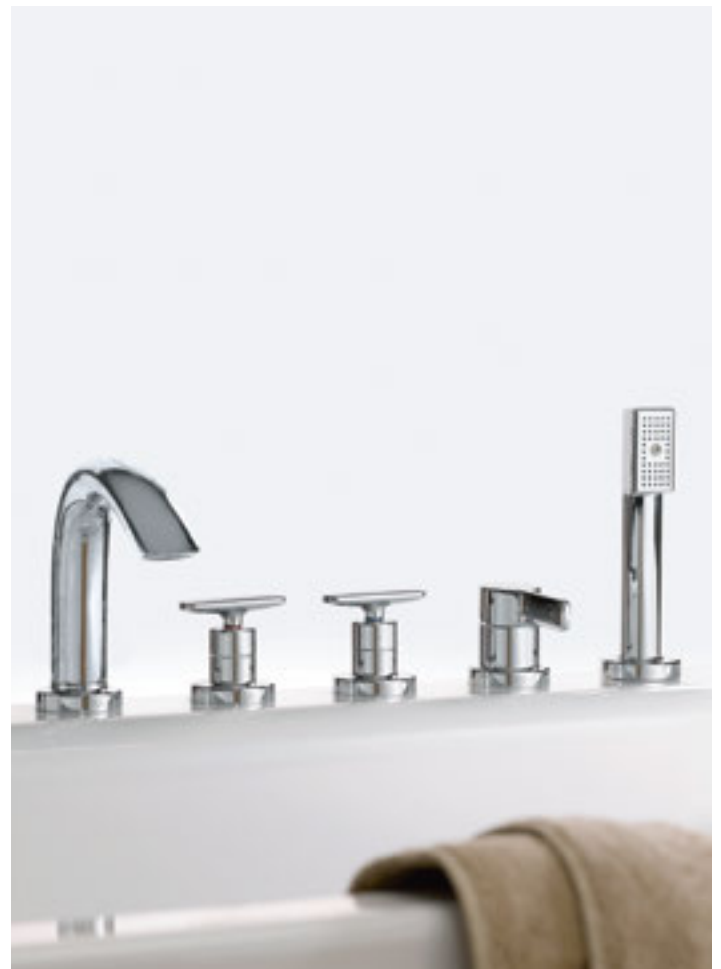

CURVEPRIME 5-hole deck-mounted bath mixer