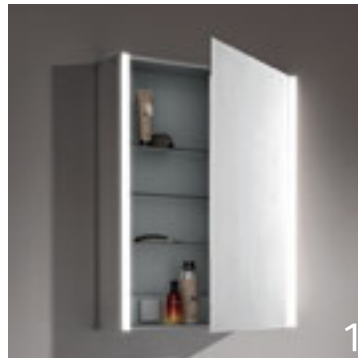

Light in the bathroom

For bathing in light: with illuminated mirrors and mirror cabinets, LAUFEN offers a wide range of individual light solutions. From integrated LED lighting (1) to fitted, dimable LED lights (2) which offers useful light directly in front of the mirror for applying make up or shaving, to glass-edge lighting (3) attached on the cabinet shelving.