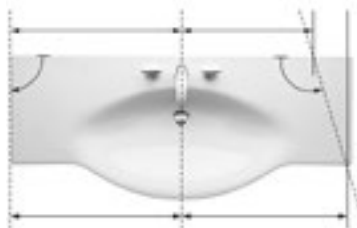

LEMA 0-LITER-URINAL SAVES WATER AND COSTS

Made-to-measure sanitary ware

Many large LAUFEN washbasins can be manufactured made-to-measure at the factory. Using this innovative production technology, we can manufacture sanitary ware to fit the plan of your bathroom. The ceramic piece can be cut to size – even on the diagonal.