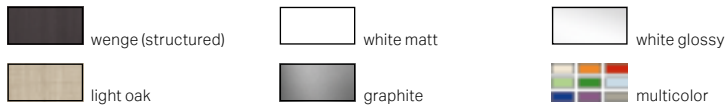

INO

LAUFEN PRO S