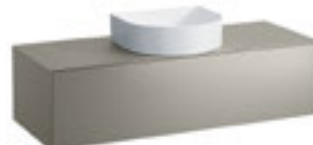

Freestanding bathtub with tap bank and surface structure, made of Marbond composite material
1600 x 815 x 460 (535) mm

Bathtub, made of Sentec solid surface, with wall connection, tap bank and integrated overflow
1600 x 815 x 460 (535) mm

Drawer element, 1 drawer, matching bowl washbasins 812340, 812341, 812342, 812343, centre cut-out
1175 x 455 x 340 mm