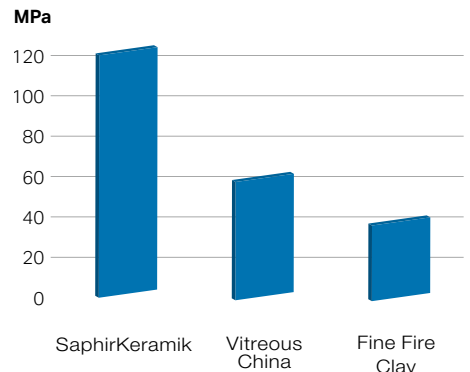

BENDING STRENGTH

Source: Bundesanstalt für Materialforschung- und Prüfung, Berlin, 2011