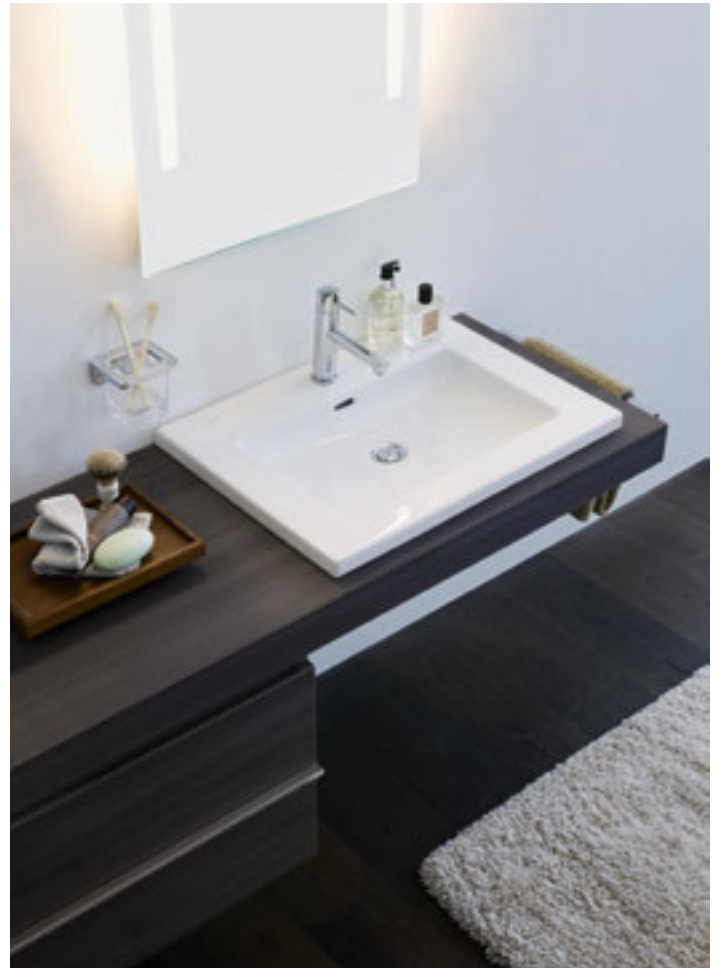

CASE countertop 160 with drawer element 80
LIVING SQUARE drop-in washbasin, wall-mounted