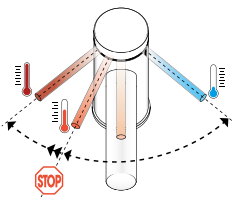

FAUCETS

Eco & Eco+

Do your bit to save water and energy: even small changes make a big difference. Laufen has long been committed to preserving resources. For instance, through revolutionary technical solutions like the Ecototal control cartridge with integrated volume and hot water restraints, or the Eco and Eco+ water and energy-saving functions. These Eco functions make it easy for you to use less water and energy, and therefore do your bit for the environment. Faucets with the Eco+ function, for example, run cold water by default when the lever is in the central home position.

Faucets with the Eco function offer standard mixer functionality, but with temperature and volume restraints to help draw attention to excess consumption.

Eco

- Smart, no-nonsense resource-saving solution for private households
- 30 % reduction in water and energy consumption thanks to a water-saving flow regulator as well as volume (Flow-Control) and temperature restraints
- Long service life and low maintenance