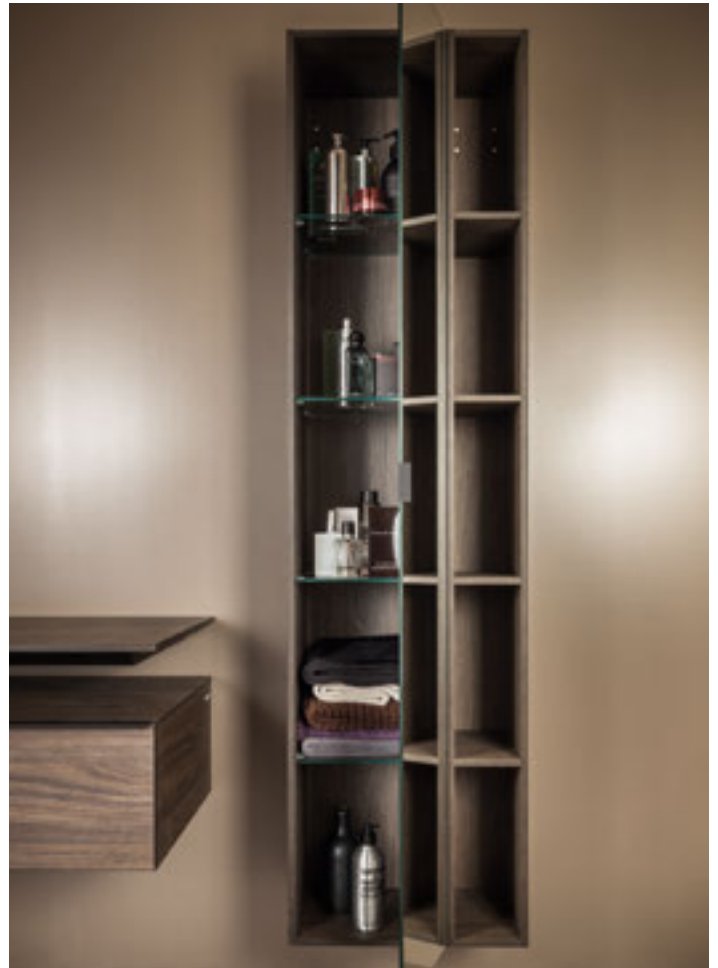

SPACE tall cabinet with 4 shelves