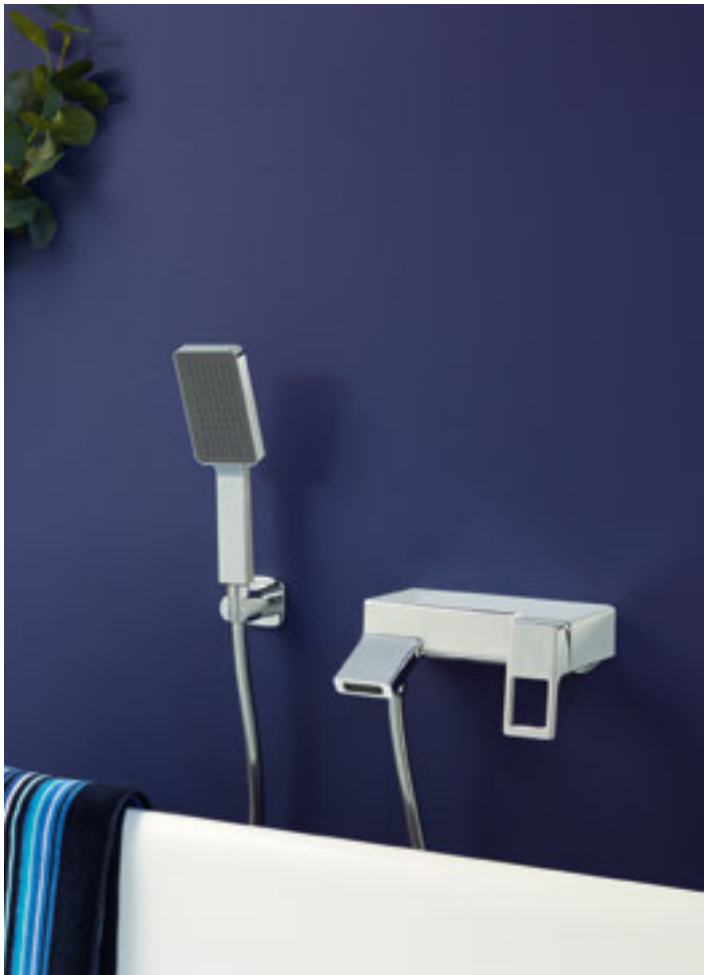

SENSE single lever bath mixer; hand shower