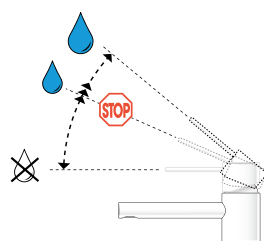

FlowControl

- A noticeable resistance is exerted by the volume restraint
- Once the volume restraint is overridden, the full volume of water is supplied

Thermostatic

Who isn't familiar with the situation? Fiddling with taps to get the temperature right before stepping into the bathtub or shower. Our user-friendly, highprecision thermostat mixers provide the answer.