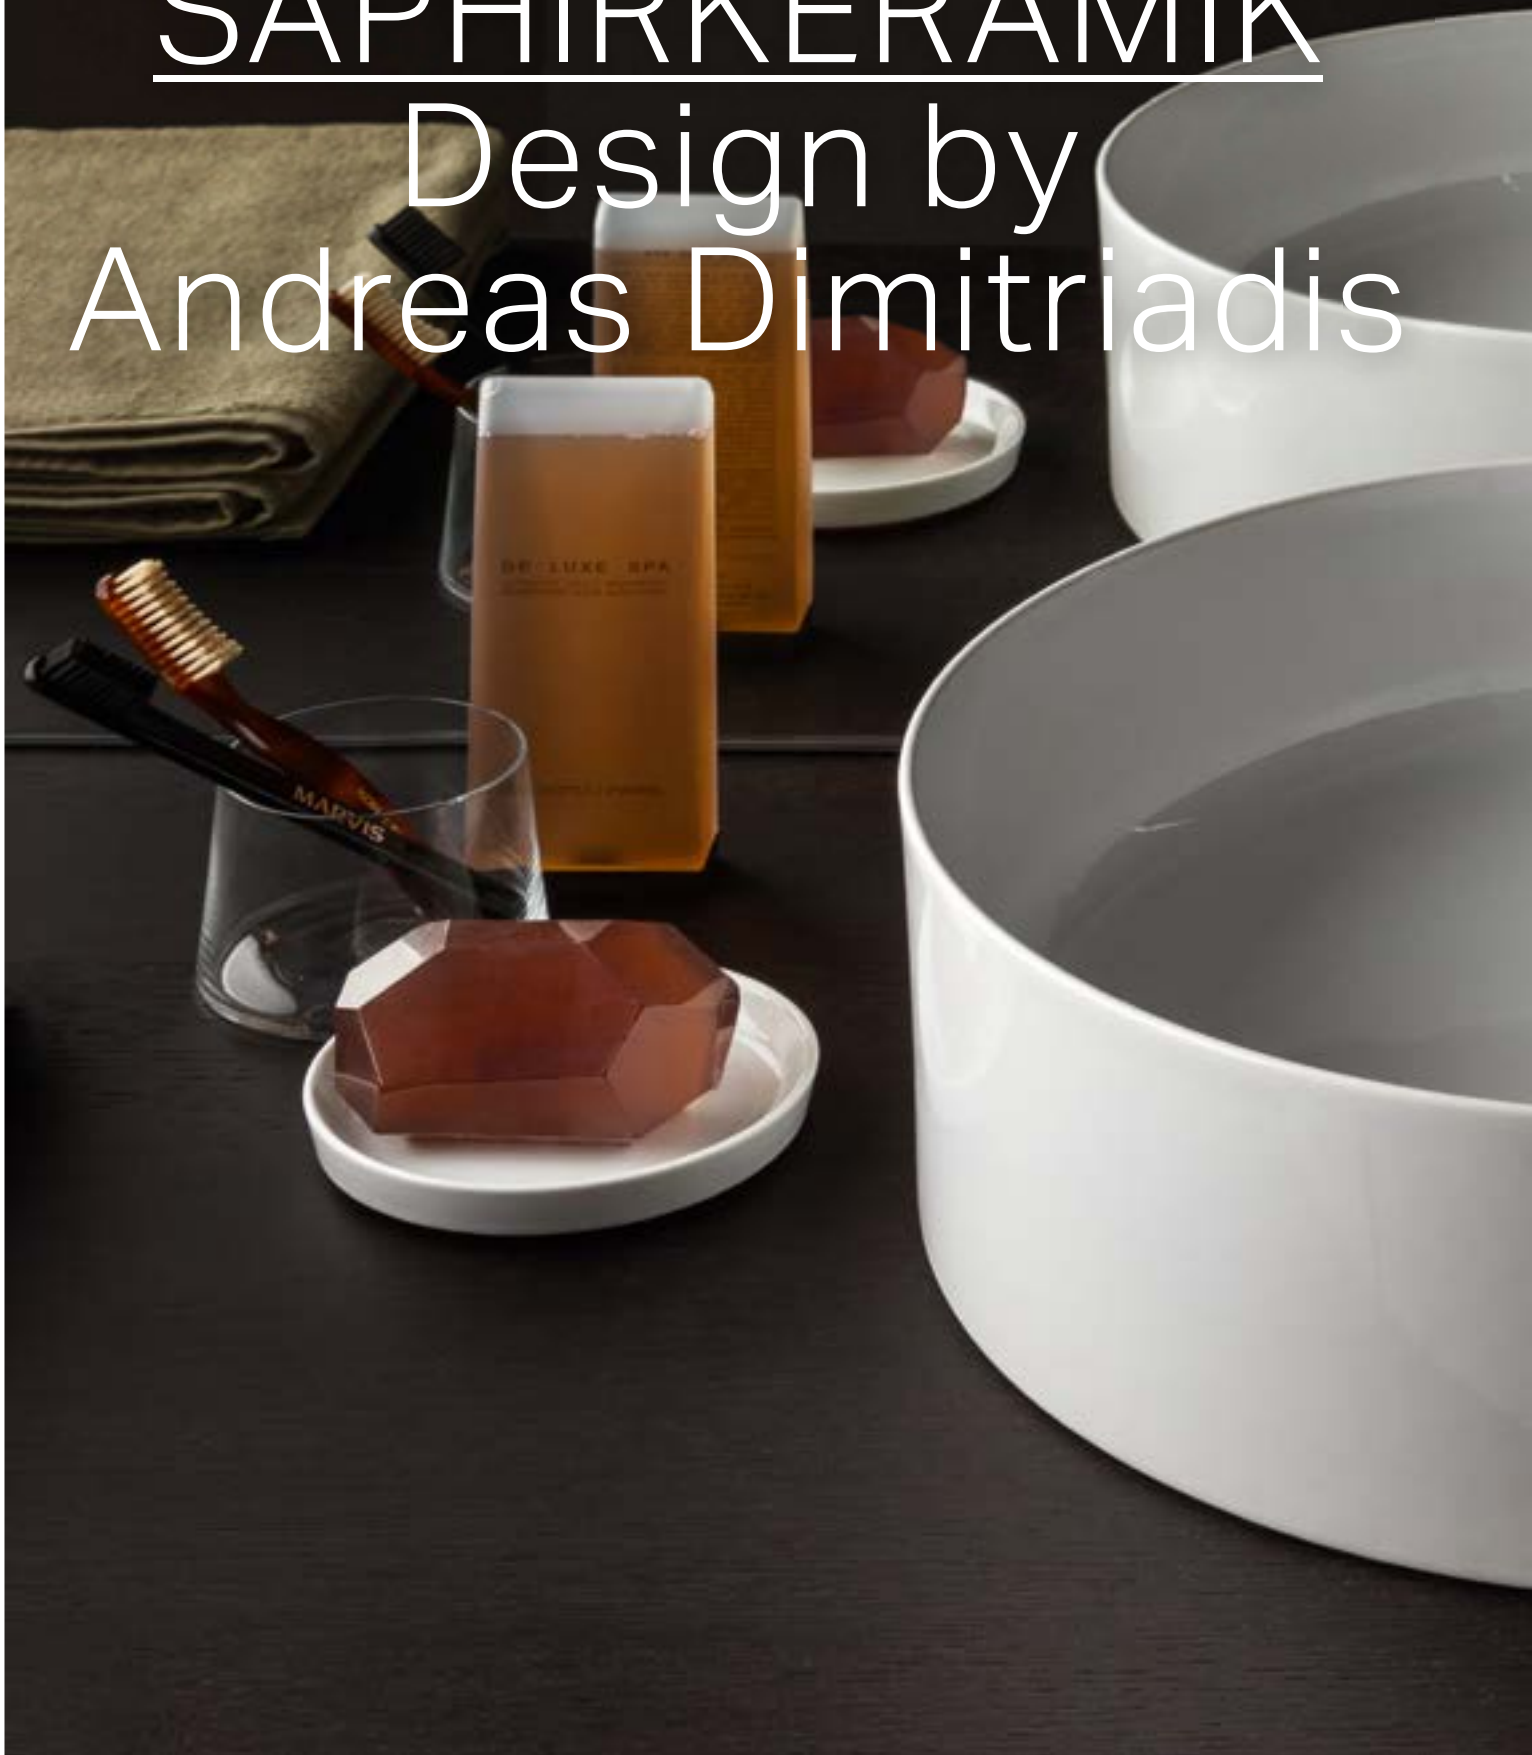

Design by
Andreas Dimitriadis

LIVING SAPHIRKERAMIK bowl washbasin round KARTELL BY LAUFEN column washbasin mixer

LIVING SAPHIRKERAMIK

LAUFEN opens up new perspectives. It breaks up the traditional scope for bathroom design and, since the invention of SaphirKeramik, allows us to look deep into a new era of form design. LIVING SAPHIRKERAMIK makes full use of the accurate characteristics of this revolutionary material and sets new standards with strict lines and tightly defined edge radii, which find their perfection in finely coordinated furniture combinations.