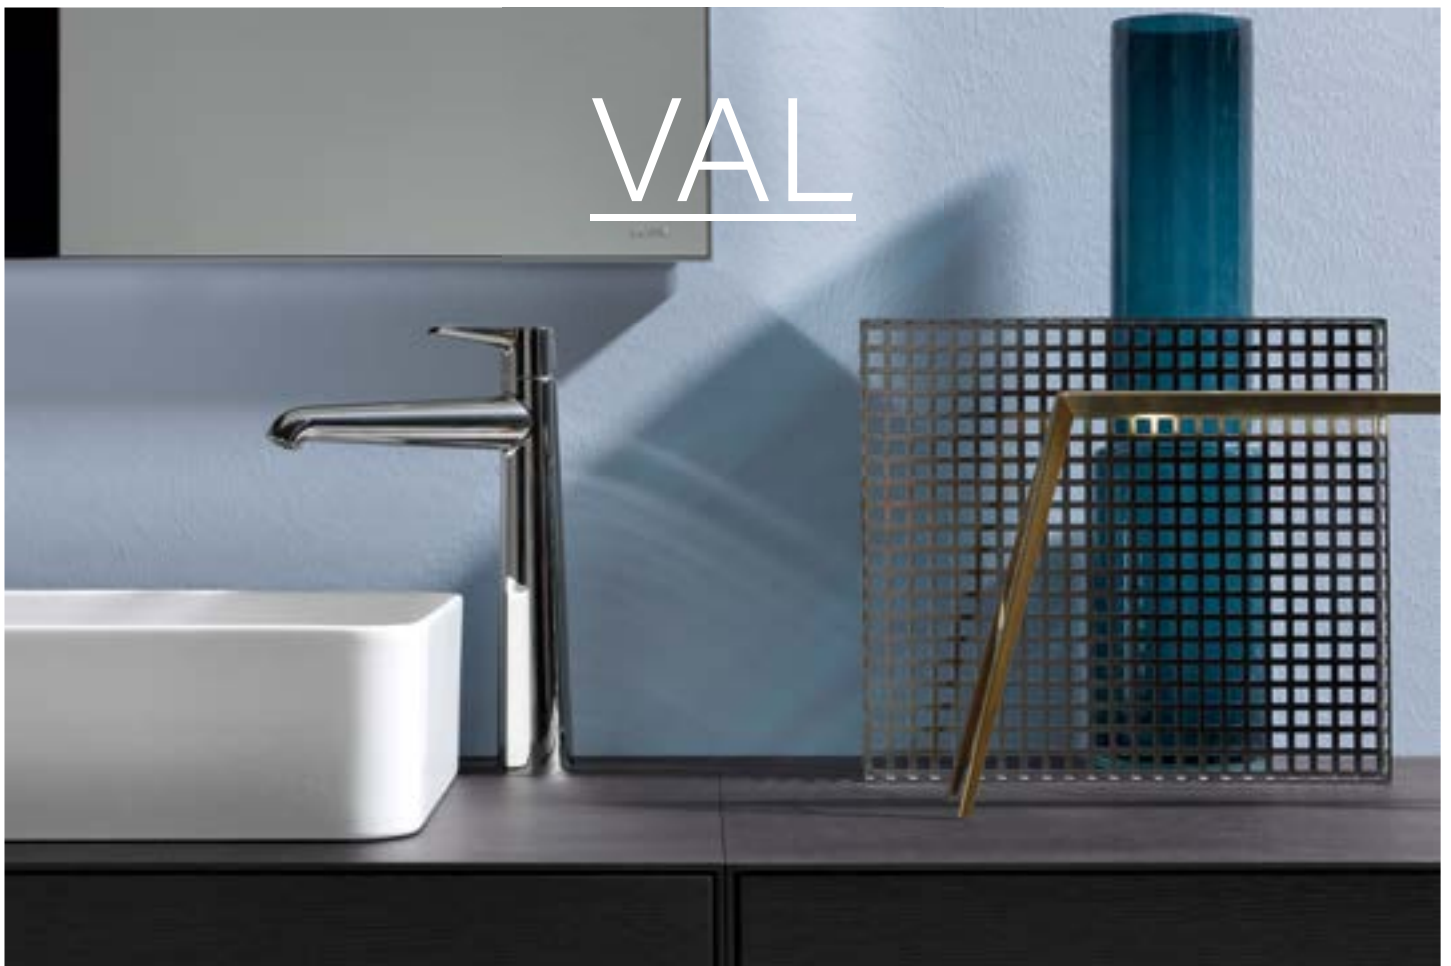

VAL bowl washbasin, rectangular; column single lever basin mixer