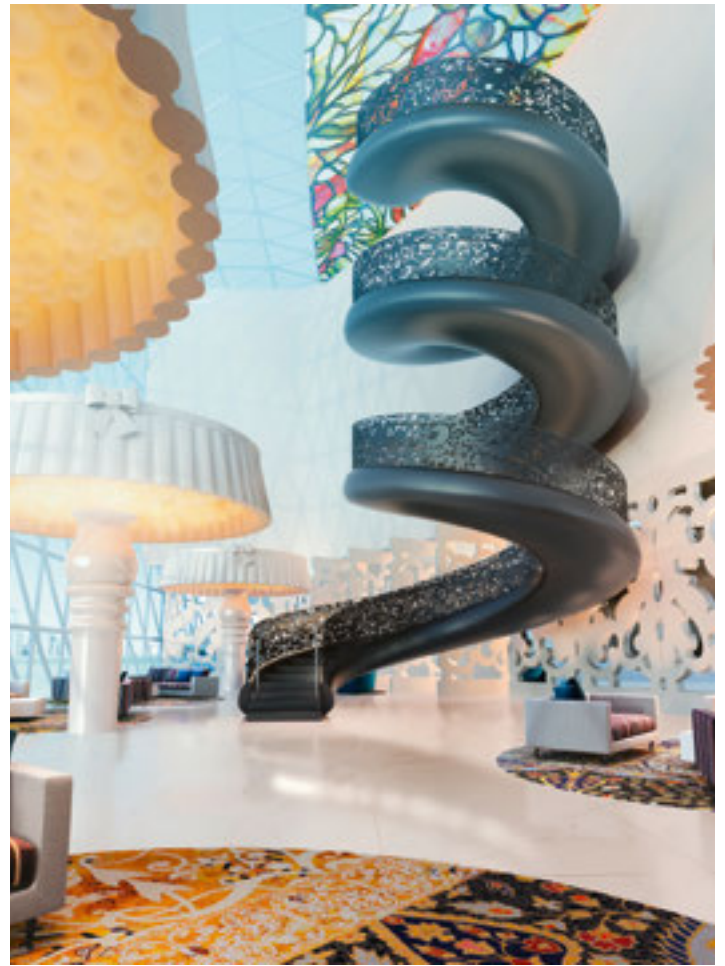

Mondrian Doha Bespoke bathtub — Marcel Wanders Solid surface
Doha / Qatar Interior architect: Marcel Wanders