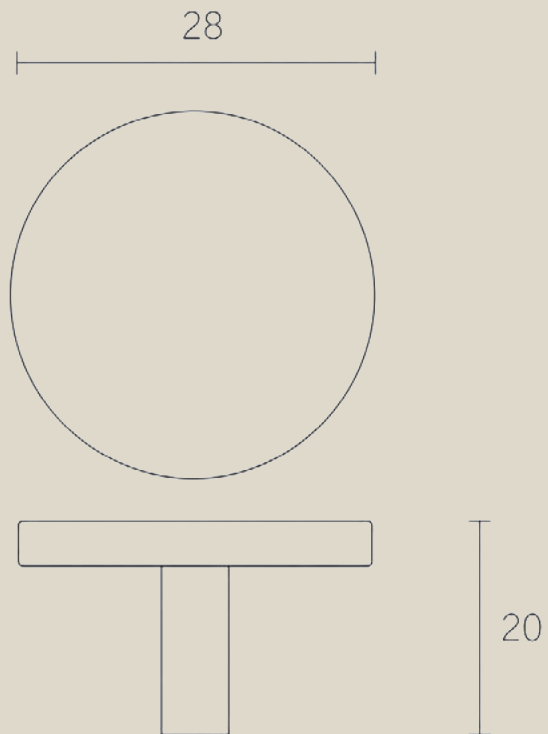

# FLAT TOP KNOB

**Overview:**

Discover the minimalistic smooth finishing touch of our 28mm Flat Top Cabinet Knob which showcases clean design and aesthetic.

**Base Material:**

Solid Brass

**Dimensions:**

Depth: 20mm / Ø: 28mm

**Finish:**

**SKU:** CHBK2W, CHBK2, CHBK86, CHBK202, CHBK16

\* CHBK16 Black Flat Top Knob Ø 25mm

## DIMENSIONS