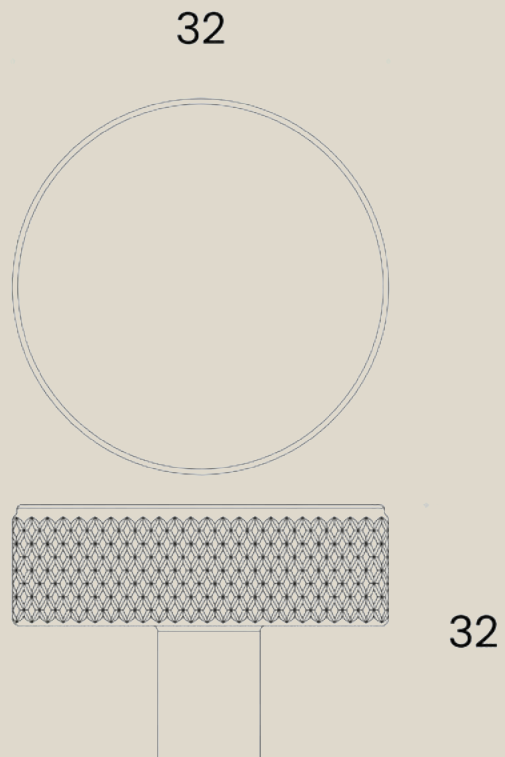

KNURLED

EDGE CABINET KNOB

Overview:

Discover the bespoke finishing touch of our 32mm Knurled Edge Cabinet Knob which showcases minimalist design and warmth.

Base Material:

Solid Brass

Dimensions:

Depth: 32mm / Ø: 32mm

Finish:

SKU: CHBK47, CHBK48

DIMENSIONS