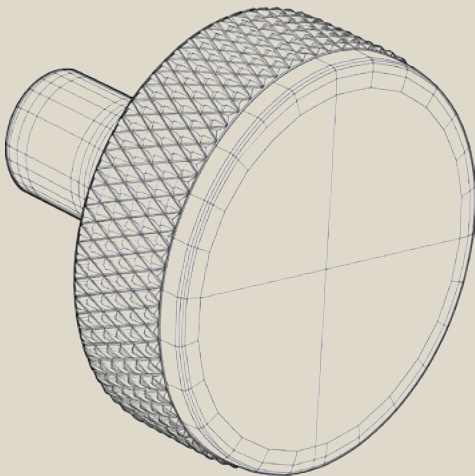

KNURLED

EDGE CABINET KNOB

Overview:

Discover the bespoke finishing touch of our 32mm Knurled Edge Cabinet Knob which showcases minimalist design and warmth.

Base Material:

Solid Brass

Dimensions:

Depth: 32mm / Ø: 32mm

Finish:

SKU: CHBK47, CHBK48

DIMENSIONS