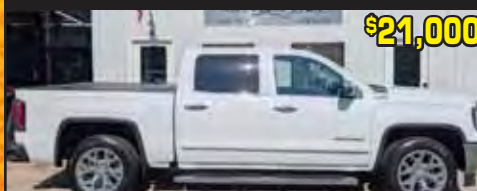

**2014 RAM 3500
TRADESMAN 4WD**

\$18,500

TUNED & DELETED, READY TO
WORK, 6.7L CUMMINS DIESEL,
STK#14275

**2021 RAM 1500
BIG HORN 4WD**

\$19,000

FRESH LEVELING KIT &
ALL TERRAINS, SUPER NICE
STK#14282

**2014 GMC SIERRA
2500HD SLE 4WD**

\$19,500

6.0L, GAS, FRESH LEVEL
& 35" ALL TERRAINS,
STK#14257

**2017 RAM 1500
SPORT 4WD**

\$19,900

LIFTED ON 35" NITTO'S,
SUPER NICE, FULLY LOADED!
STK#14283

**2012 FORD F-350
SUPER DUTY XLT 4WD**

\$21,000

SUPER CLEAN, TUNED & DELETED,
LEVELED ON MICHELIN'S!
STK#14288

**2018 GMC SIERRA
1500 SLT 4WD**

\$21,000

KEYLESS, LOCAL TRADE, ALL POWER, HEATED SEATS, NAVIGATION, SUPER
CLEAN, LEATHER, FULLY LOADED, RIDING ON MICHELIN'S, STK#14265

**2020 GMC SIERRA
1500 SLE 4WD**

\$20,500

3" LIFT W/ BRAND NEW 35" GLADIATORS, SUPER
NICE SOUTHERN ONE OWNER! STK# 14254

**2017 FORD F-250 SUPER
DUTY LARIAT 4WD**

\$26,500

6.2L, GAS, LEVELED ON 37'S & 22'S,
SUPER SUPER NICE TRUCK! STK#14294

OAK RIDGE AUTO SALES