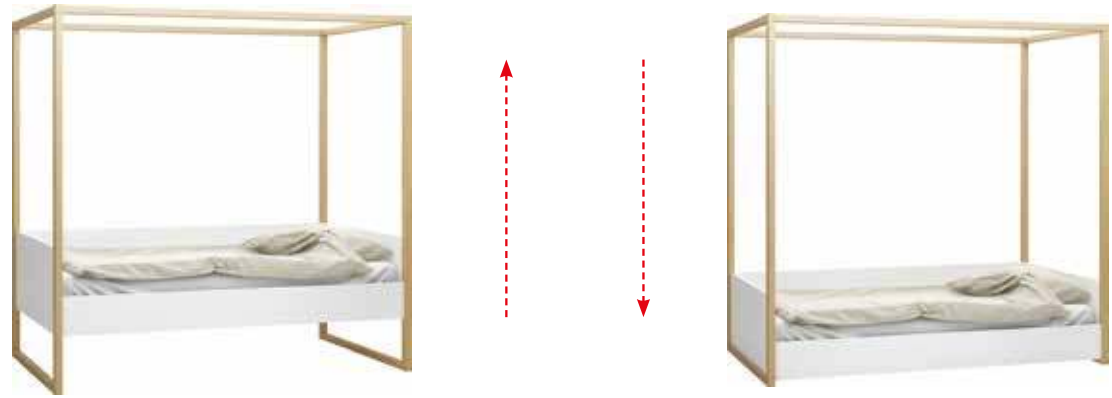

## HER ROYAL HIGHNESS, AND WIDENESS, THE BED!

A regal bed with a canopy, or a wider single bed? Or maybe a classic sofa? Little princesses appreciate freedom of choice. Not only will they sleep better in a wider bed than standard (120 cm), but they can decorate their rooms as they wish. Just hang coloured lights from the canopy, or a piece of material, and they instantly add charm and atmosphere.

Single bed (120x200 cm) with raised frame

Mattress base can be fitted at different heights.

Single bed with canopy and storage unit.