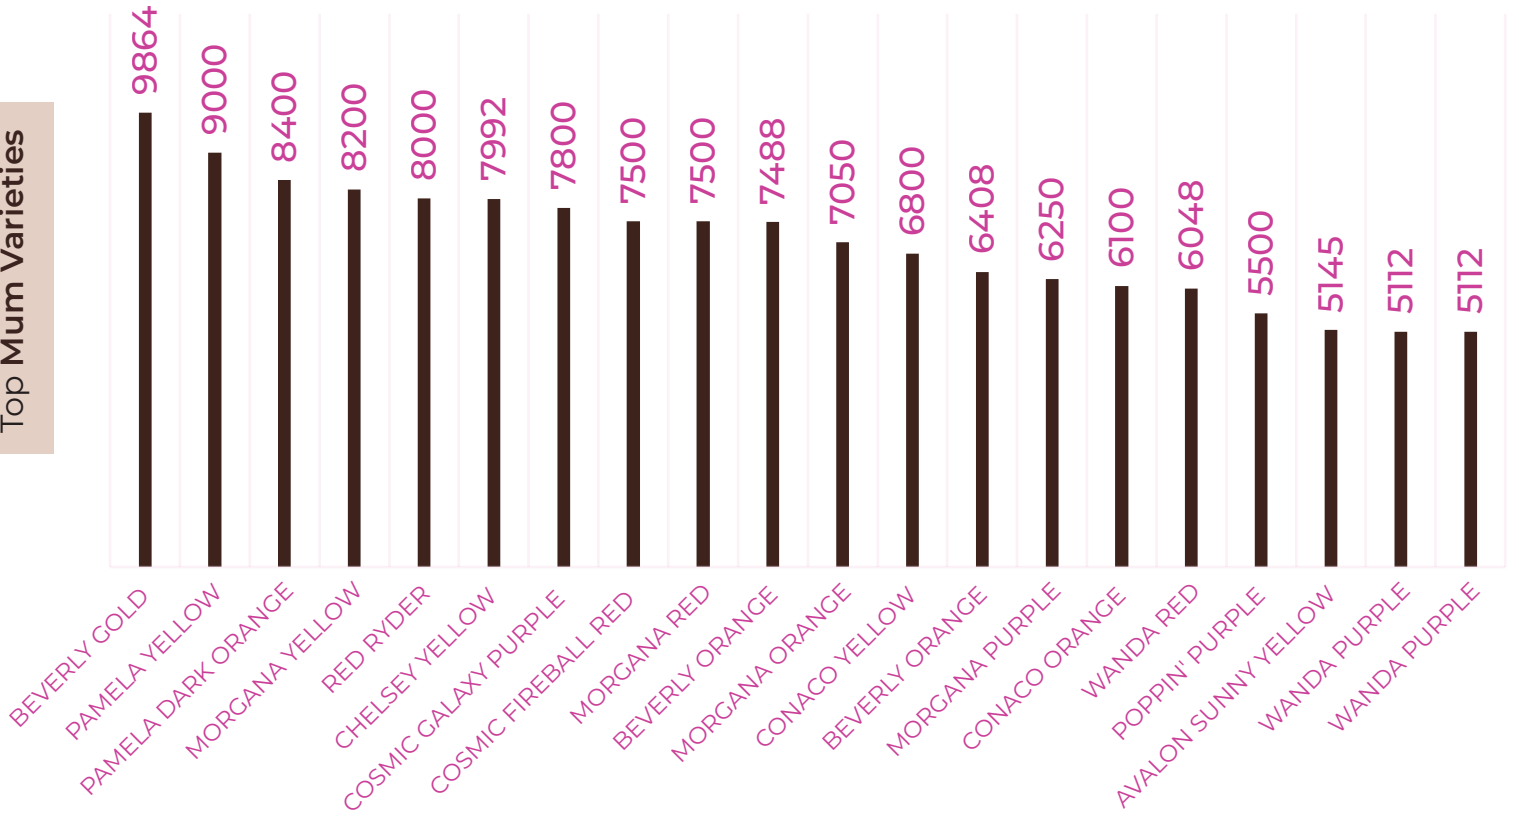

Join green leaders in doing our part to protect the planet.

Popular Fall Products

Mum Mix **Gigi Dark Pink, Yellow, Orange**

Pansy
Maj Giant II Blotch Mix

Mum **Chelsey**

Mum **Beverly**

Gold Beverly

Orange Beverly

Kale
Nagoya Rose

Cabbage
Ruby Perfection

Mum **Morgana**

Purple Morgana

Red Morgana

Yellow Morgana

Orange Morgana

Production Breakdown

Top 20 Wenke Fall Production Breakdown

Overall Fall 2026 Production Breakdown

In Kalamazoo, our number one production item this year is **Cabbage Ruby Perfection, at 21,043** in production.

This year WenkeSunbelt is producing **622,619 plants** in Kalamazoo.

In Douglas, **251,241 plants** will be grown this Fall 2026.

TOP 20 MUM PRODUCTION

Top Mum Varieties

TOP 20 PANSY PRODUCTION

Top Pansy Varieties

WenkeSunbelt Greenhouses

2525 N. 30th St. Kalamazoo, MI 49048
(269)349-7882