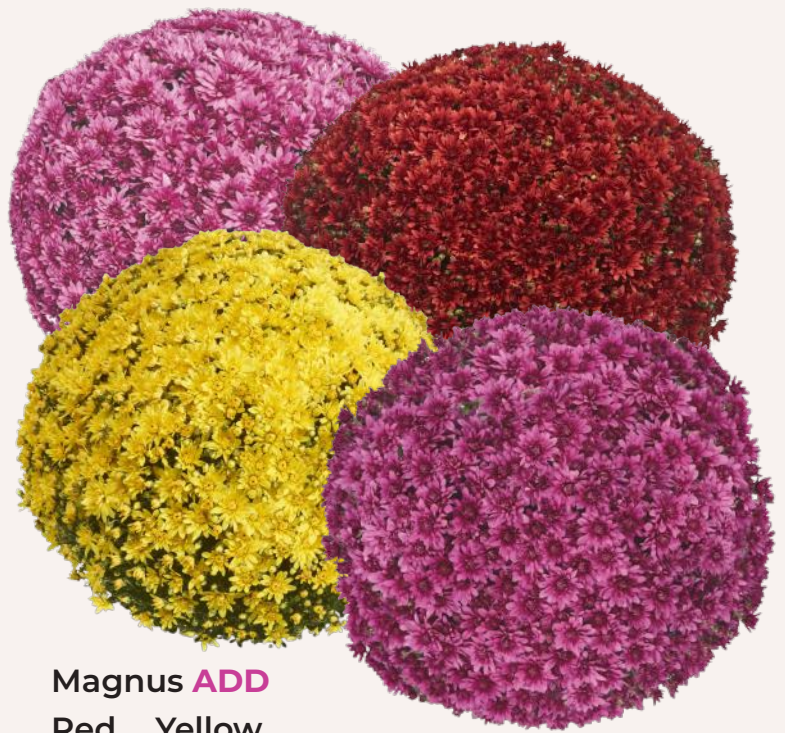

Soul Sister Red ADD

P08 Mum 5VOS
 P09 Mum 5WOS

Poppin' Purple ADD

P09 Mum 5WOS

Sandra Purple NEW

56980 P8 Mum
 KFGW

Tribeca ADD

Amber Orange Pink (bottom)
 (not pictured) **White**
Orange **Yellow**
Dark Pink

Variety of Containers

Edith White ADD
P08 Novelty Mum

**Hailey Red
Bronze ADD**
*(Not pictured)
BallSeed*

Jacqueline Peach Fusion Imp ADD
58348 P8 NvlyMum MJ

Cranberry Red ADD
P08 Mum Floreled Lin

Magnus ADD
Red Yellow
Pink Violet (bottom)
P08 Mum Floreled Lin

Five Alarm Red ADD
P09 Mum 5WOS

**Cosmic Lunar
Pink ADD**
P09 Mum 5WOS

New Violas Fall 2026

Penny Pro **NEW**  **Penny Pro**
Produced for Performance

Orange

Blue

Orange Jump-Up

Violet

Red

Yellow Jump-Up

Violet & White

Yellow

Penny **ADD**

All Seasons Mix

Beaconsfield

Citrus Mix