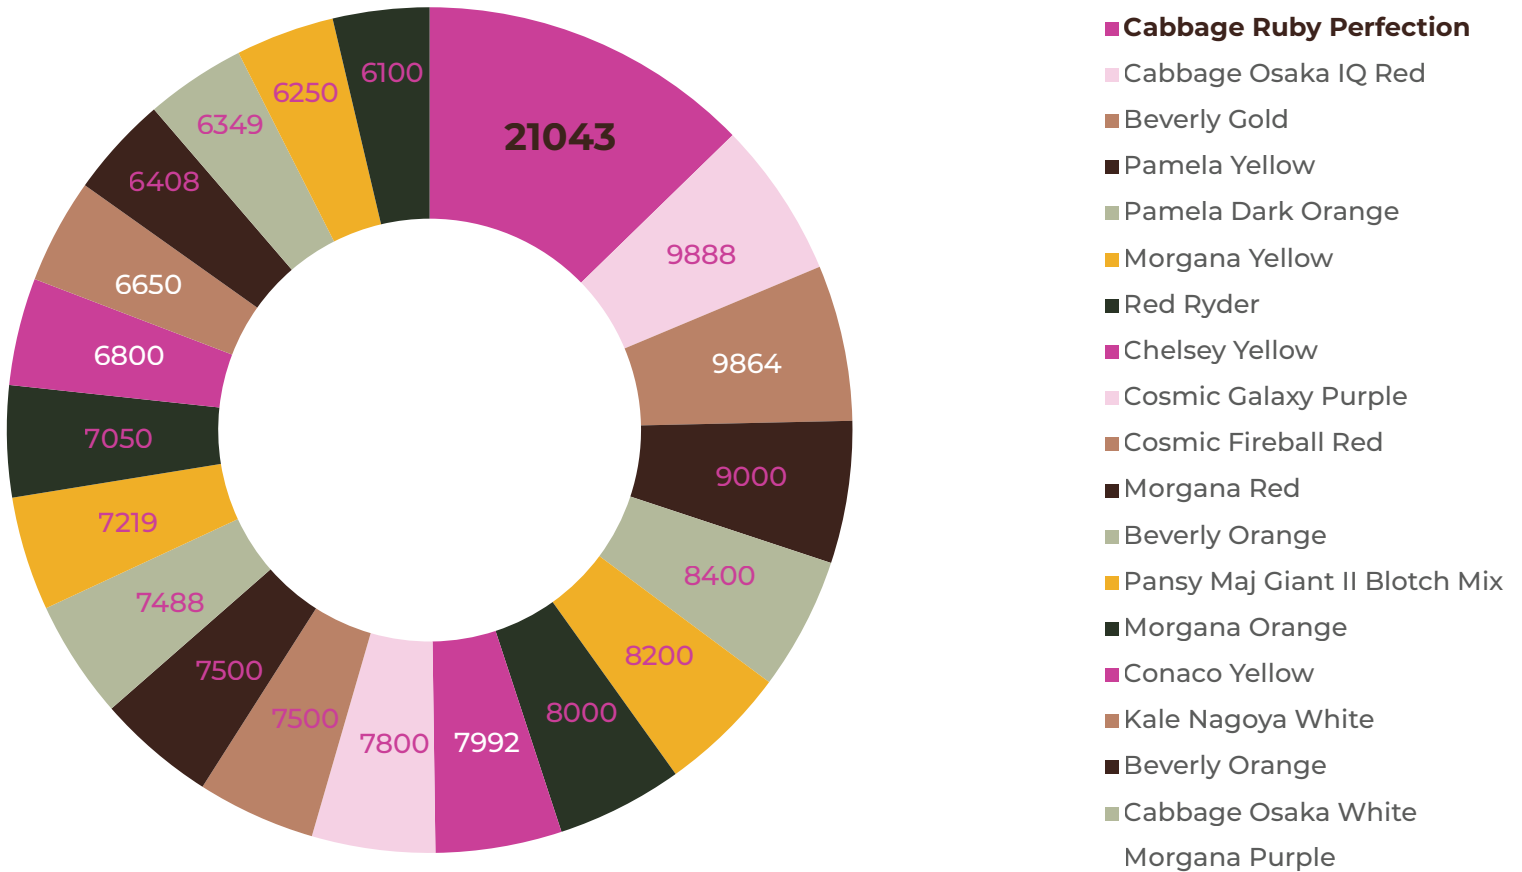

Soul Sister Red ADD

P08 Mum 5VOS
 P09 Mum 5WOS

Poppin' Purple ADD

P09 Mum 5WOS

Sandra Purple NEW

56980 P8 Mum
 KFGW

Tribeca ADD

Amber Orange Pink (bottom)
 (not pictured) **White**
Orange **Yellow**
Dark Pink

Join green leaders in doing our part to protect the planet.

Popular Fall Products

Mum Mix **Gigi Dark Pink, Yellow, Orange**

Pansy
Maj Giant II Blotch Mix

Mum **Chelsey**

Mum **Beverly**

Gold Beverly

Orange Beverly

Kale
Nagoya Rose

Cabbage
Ruby Perfection

Mum **Morgana**

Purple Morgana

Red Morgana

Yellow Morgana

Orange Morgana

Production Breakdown

Top 20 Wenke Fall Production Breakdown

Overall Fall 2026 Production Breakdown

In Kalamazoo, our number one production item this year is **Cabbage Ruby Perfection, at 21,043** in production.

This year WenkeSunbelt is producing **622,619 plants** in Kalamazoo.