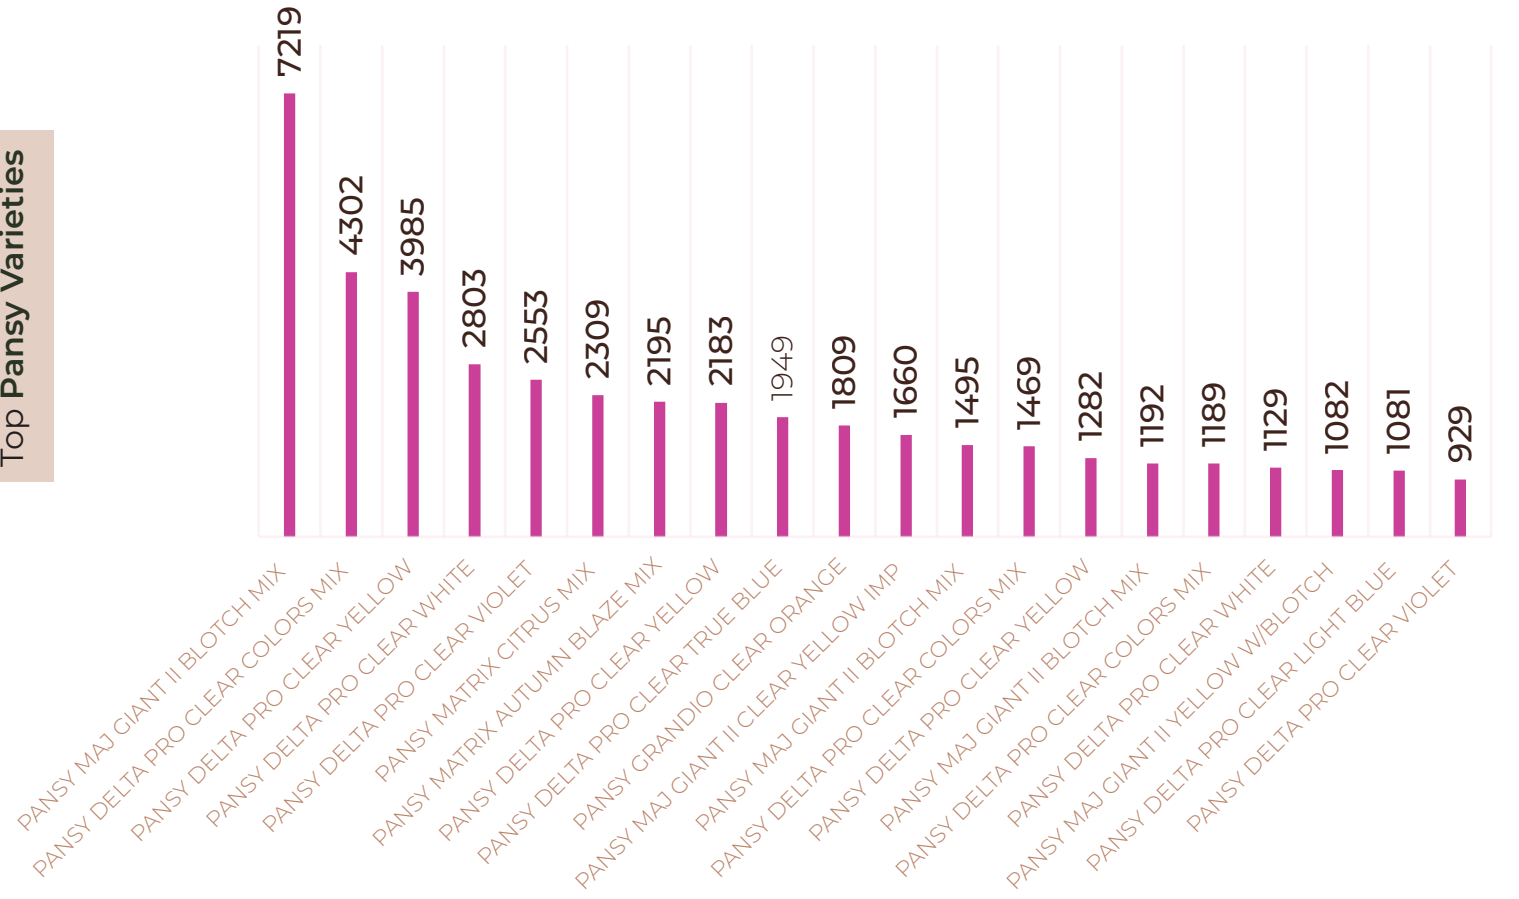

Top 20 Wenke Fall Production Breakdown

Overall Fall 2026 Production Breakdown

In Kalamazoo, our number one production item this year is **Cabbage Ruby Perfection, at 21,043** in production.

This year WenkeSunbelt is producing **622,619 plants** in Kalamazoo.

In Douglas, **251,241 plants** will be grown this Fall 2026.

TOP 20 MUM PRODUCTION

Top Mum Varieties

TOP 20 PANSY PRODUCTION

Top Pansy Varieties

WenkeSunbelt Greenhouses

2525 N. 30th St. Kalamazoo, MI 49048
(269)349-7882