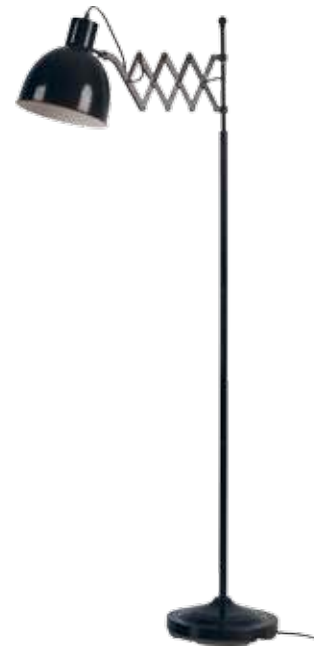

## FOR TWO AND FOR TWELVE!

Three sizes of tables, two available tabletops colors  
- choose one for yourself.

100x100 table Available colors 

4 YOU table

Collo lamp

Jungle swivel chair

Available colors