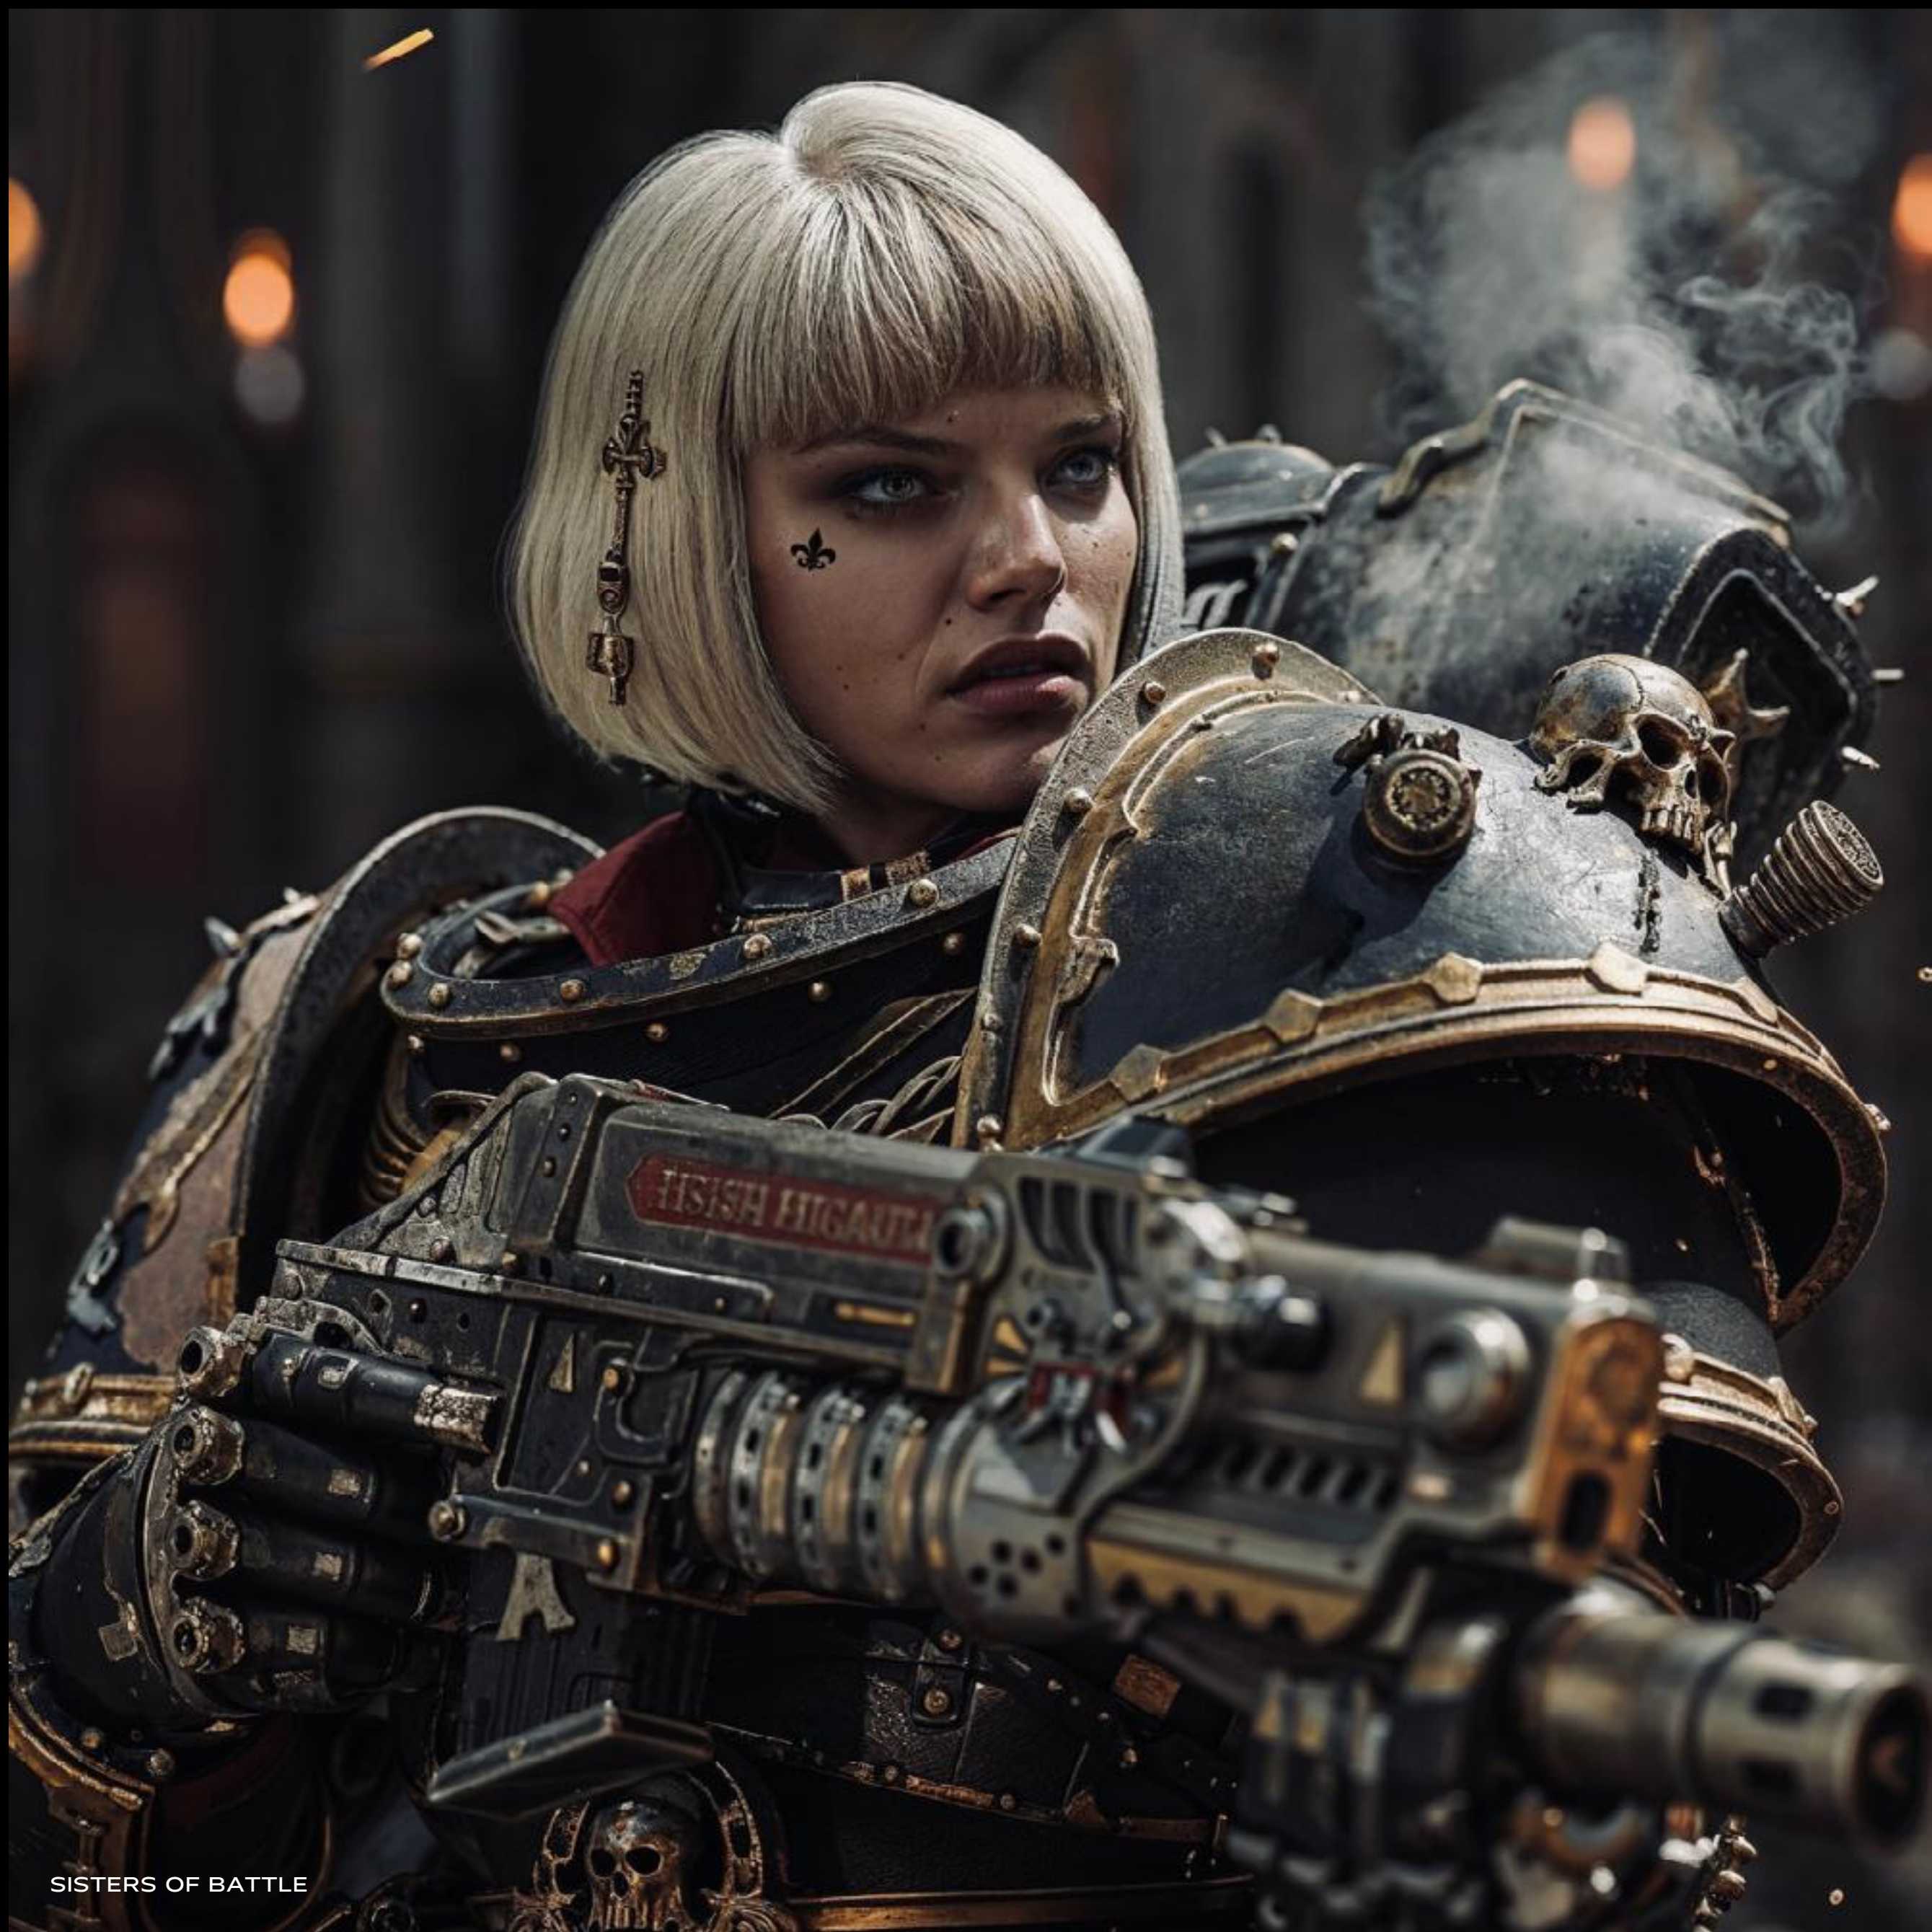

VALHALLAN ICE WARRIOR SERGEANT

SISTERS OF BATTLE