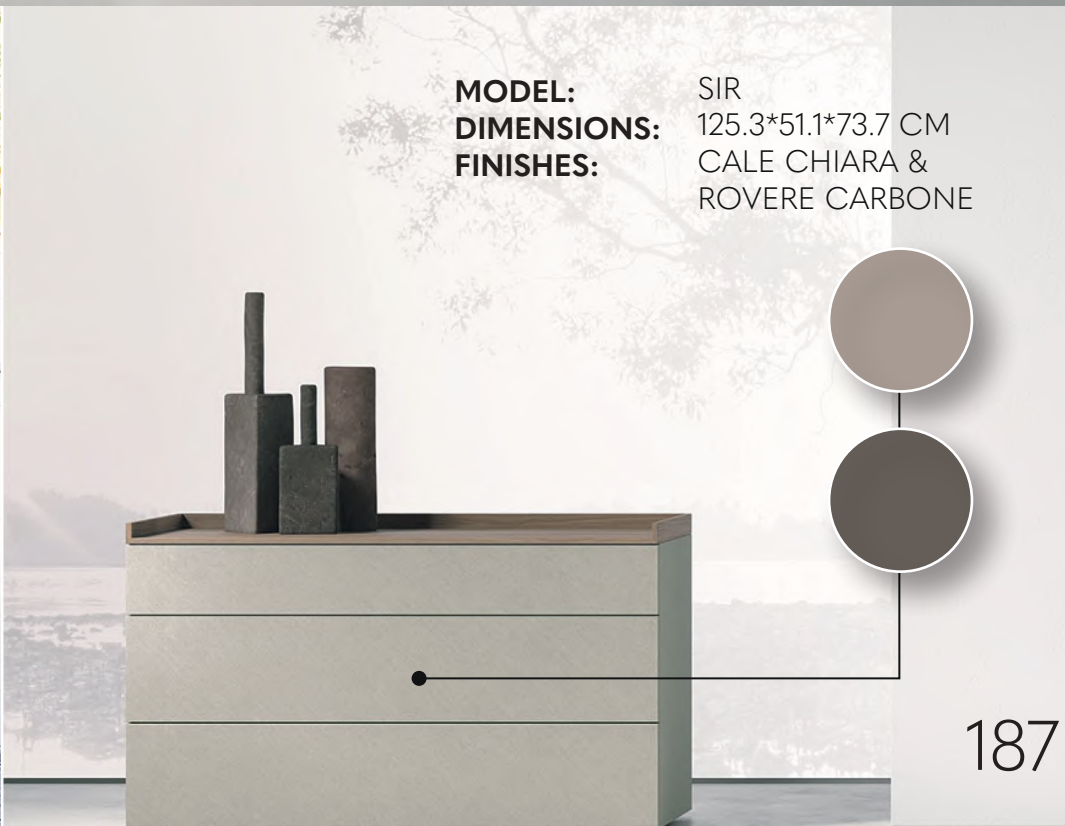

MODEL: SIR
DIMENSIONS: 125.3*51.1*73.7 CM
FINISHES: CALE CHIARA &
 ROVERE CARBONE

MODEL: KATANA
DIMENSIONS: 60*44.9*50 CM
FINISHES: GRIGIO SETA
7044 & METALS 2
BLACK

MODEL: SLIM CASE
DIMENSIONS: 96.4*52.3*72.7 CM
FINISHES: LACA MALE TORTORA
& CASTORO OAK ET2