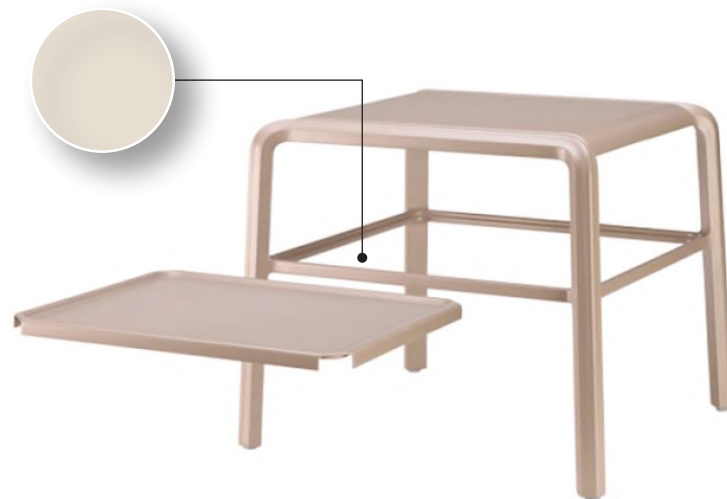

MODEL:
DIMENSIONS:
FINISHES:

SIDE VELA
40*45*41 CM
ESTRUCTURA VT
DOVE GREY

S-CAB