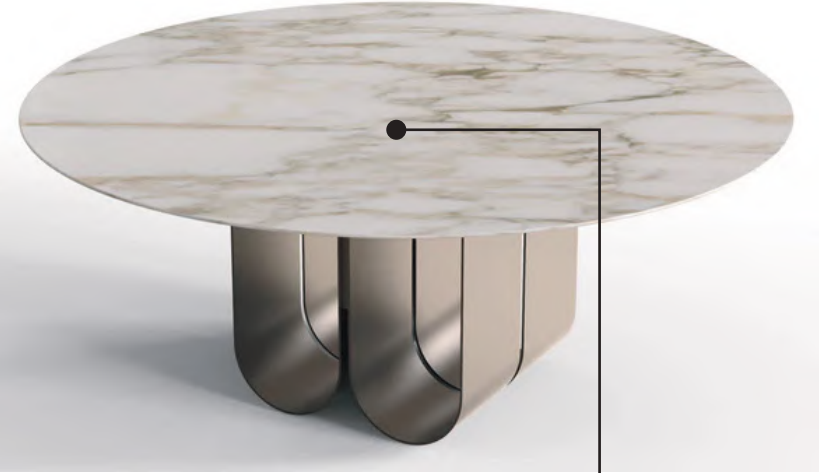

MODEL: TIA MARIA LOW TABLE
DIMENSIONS: Ø70*40 CM
FINISHES: RAL 900 WHITE CHALK

MODEL: CONSOLA ECUSSON
DIMENSIONS: 150*35*75 CM
FINISHES: BRONZE METAL BASE, MARBLE

MODEL: ZENITH LOW TABLE
DIMENSIONS: Ø40*55 CM
FINISHES: Ø80*55 CM
 Ø120*32 CM
 BRONZE METAL BASE, MARBLE

MODEL: EMBRACE LOW TABLE
DIMENSIONS: 65*60*43 CM
FINISHES: 105*93*28 CM
 HEAT TREATED EUCALYPTUS OR
 OAK

MODEL: 2024 DAMOUR TABLE
DIMENSIONS: 121*86*30 CM
FINISHES: BRONZE METAL BASE, MARBLE

MODEL: RAFAEL
DIMENSIONS: 170*70*23 CM
FINISHES: PEACKLES TEAK STRUCTURE & STATUARY MARBLE TOP