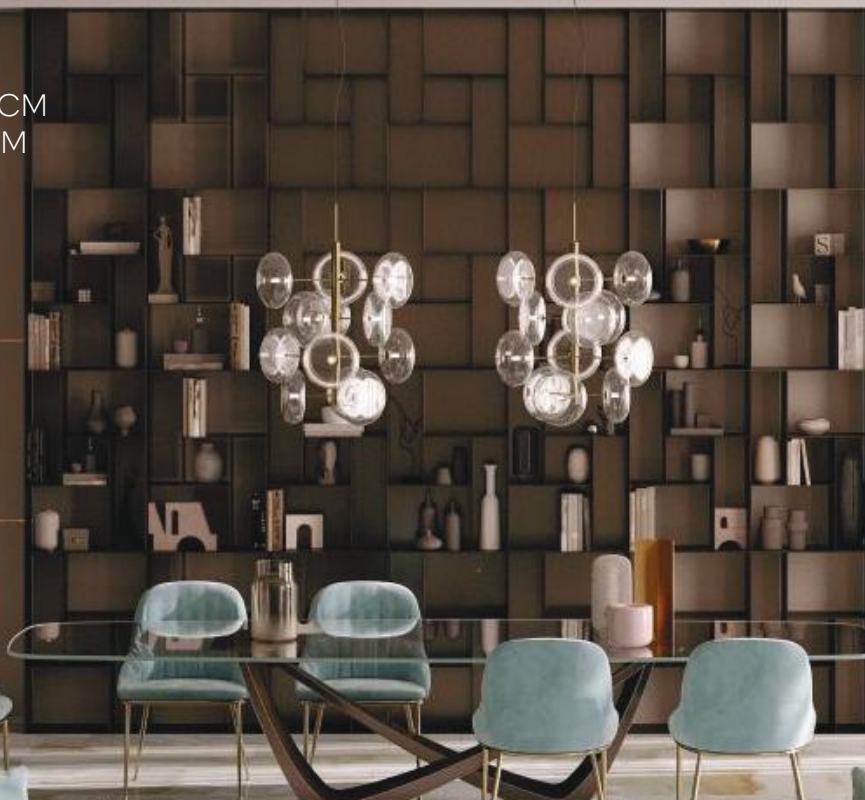

B

MODELO: FRANZ
ACABADOS: TEXTIL TETY008
GHIACCIO
MEDIDAS: ESQUINAS: 115*101*73 CM
CENTRAL: 85*101*73 CM