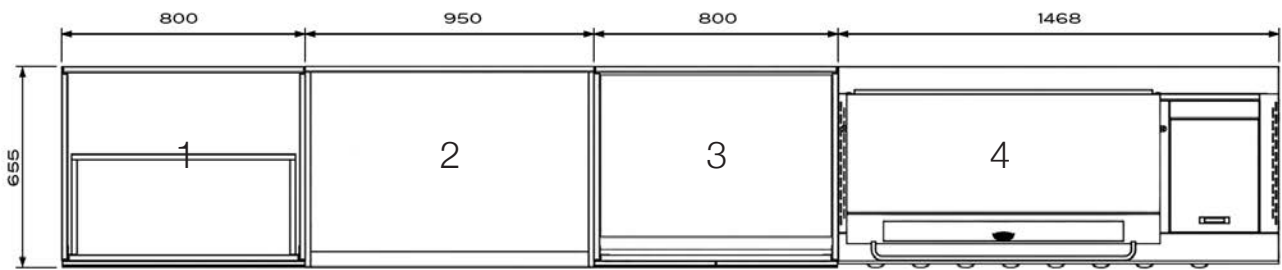

suggested configuration:

straight line.

Dimensions in mm.

#	Modular Units	Code	₪	US\$
1	Triple Drawer Cabinet without Countertop	BYS-TOS-DRW80-MB	3890.00	1060.00
2	Fridge Module without Countertop	BYS-TOS-FWC90-MB	1750.00	477.00
3	Double Door Cabinet without Countertop	BYS-TOS-DDR80-MB	3235.00	881.00
4	Freestanding 6B Gas BBQ Grill	BYS-TOS-BBQ150-FS-BK	12980.00	3537.00