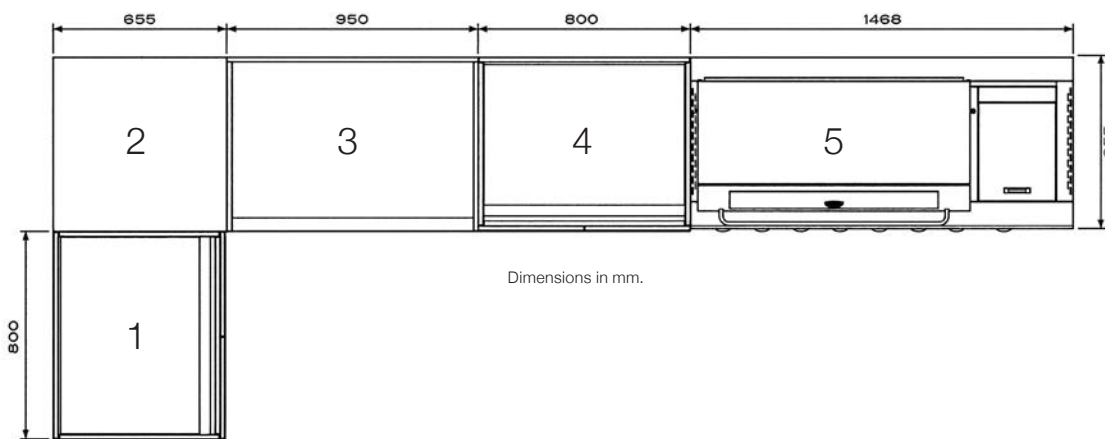

*Additional 1.2 cm porcelain slabs available. Please contact our sales team for further details.

suggested configuration:

left L shape.

#	Modular Units	Code	₪	US\$
1	Double Door Cabinet without Countertop	BYS-TOS-DDR80-MB	3235.00	881.00
2	Corner Cabinet without Countertop	BYS-TOS-CRN62-MB	2060.00	561.00
3	Fridge Module without Countertop	BYS-TOS-FWC90-MB	1750.00	477.00
4	Double Door Cabinet without Countertop	BYS-TOS-DDR80-MB	3235.00	881.00
5	Freestanding 6B Gas BBQ Grill	BYS-TOS-BBQ150-FS-BK	12980.00	3537.00