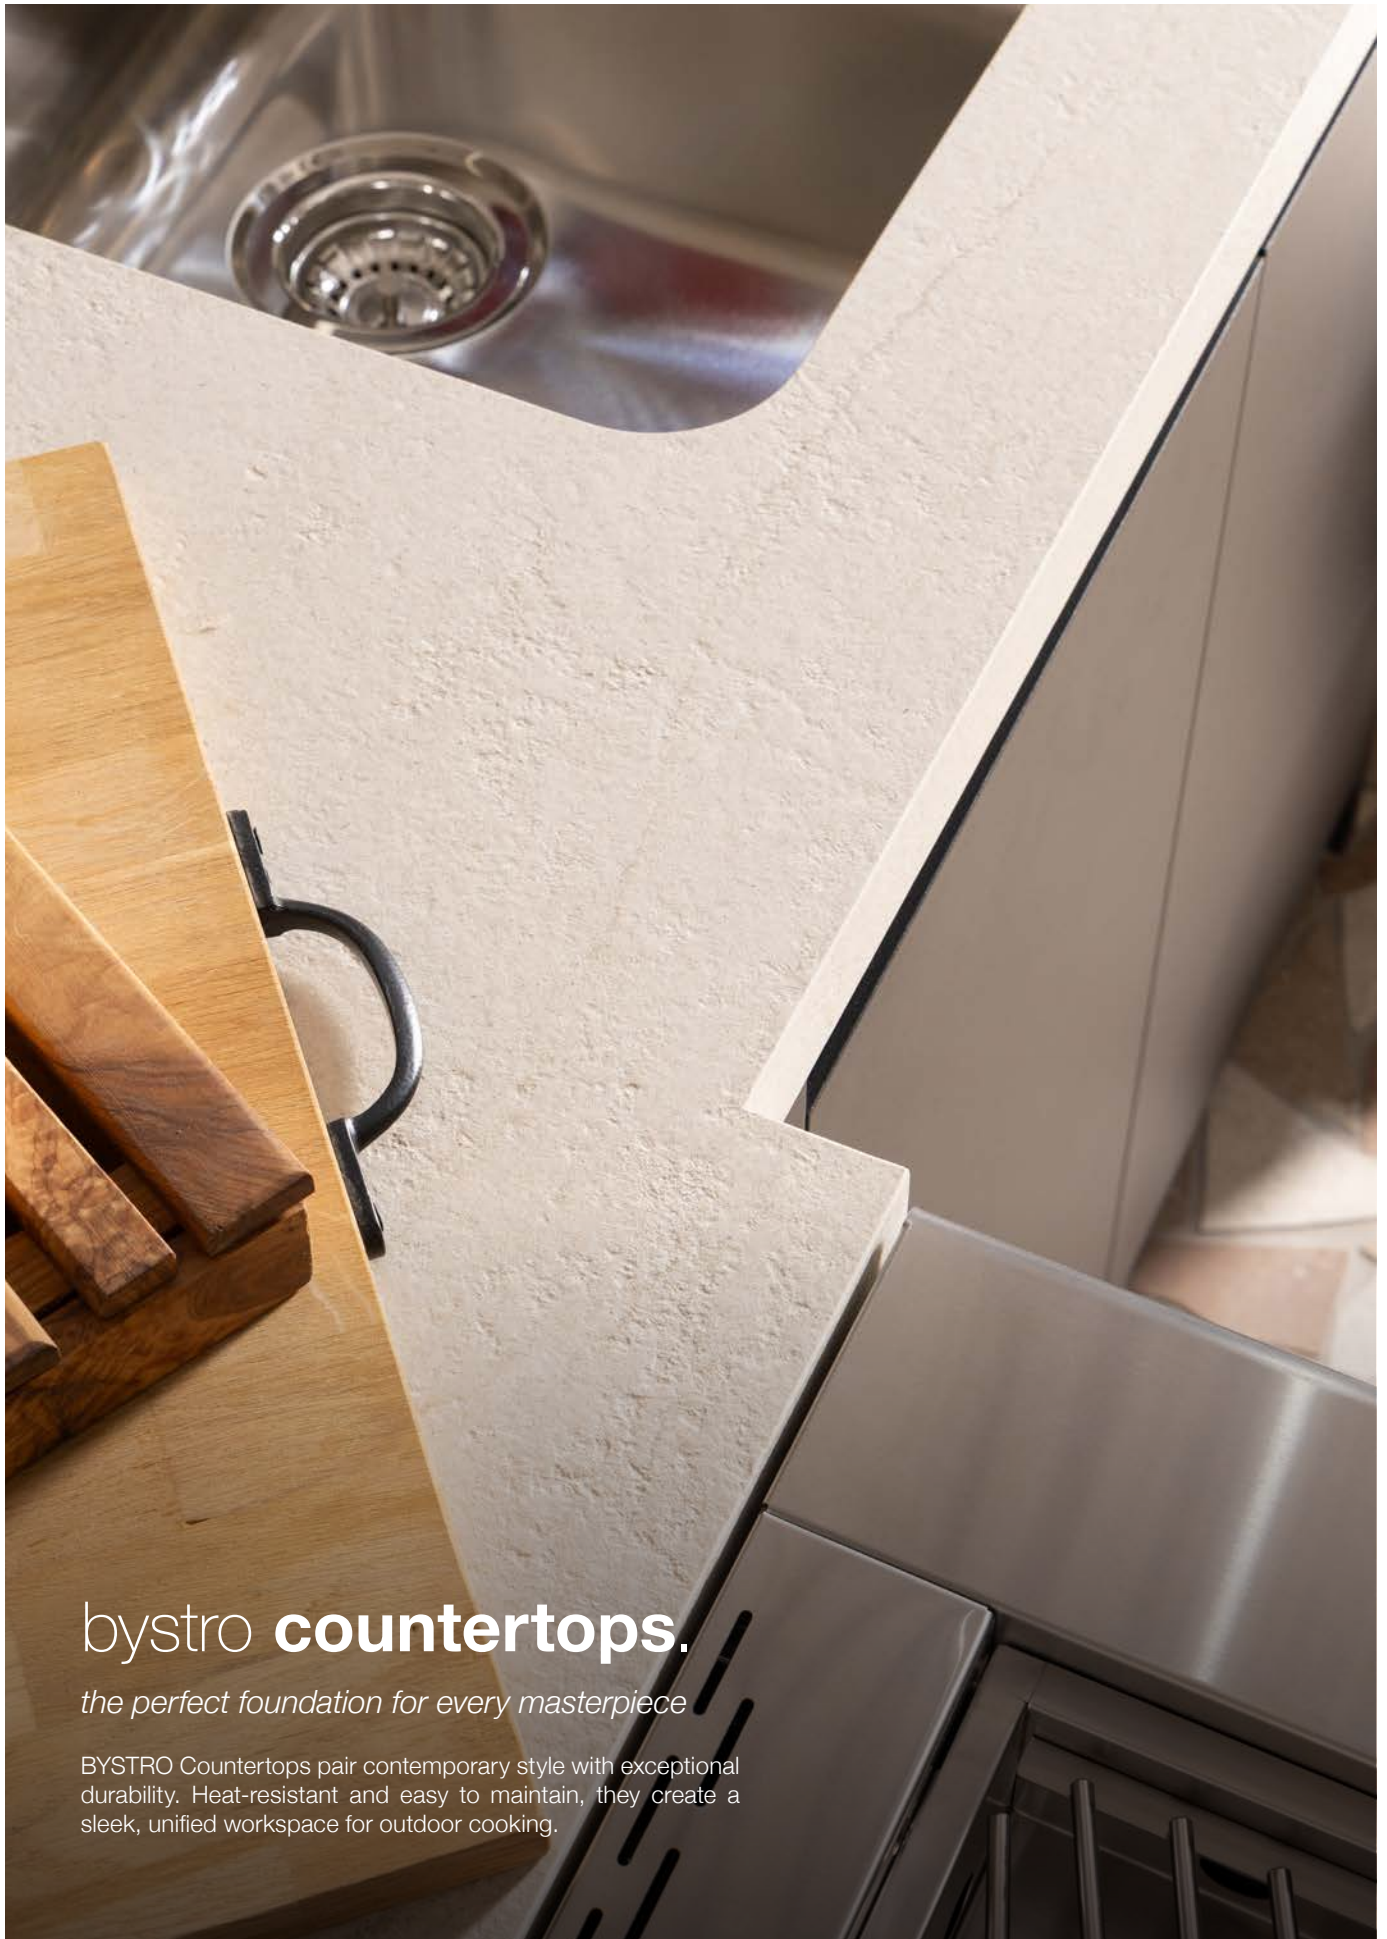

Total ₪	Total US\$
41915.00	11414.00

Suggested Countertops

Statuario Premium B

Marquinia

Serena

Sinai Avorio

Light Grey

*Additional 1.2 cm porcelain slabs available. Please contact our sales team for further details.