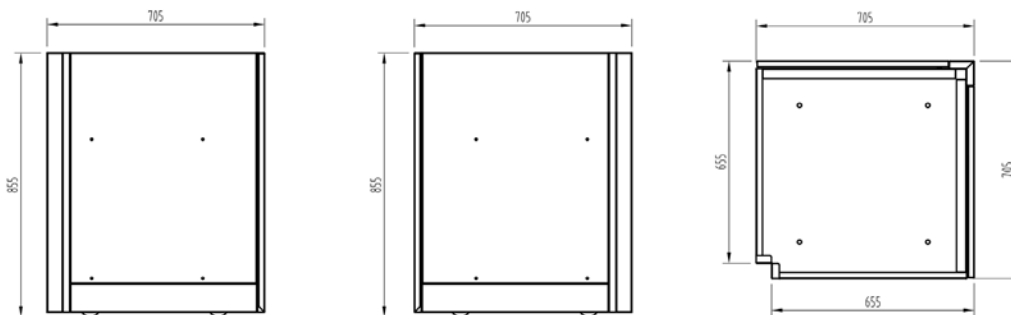

Fitted Countertop

*Based on selected slab	2130.00	579.00

Features

Adjustable
Wheels &
Casters

Countertop
Required

Suggested Countertops

*Additional 1,2 cm porcelain slabs available.
Please contact our sales team for further details.