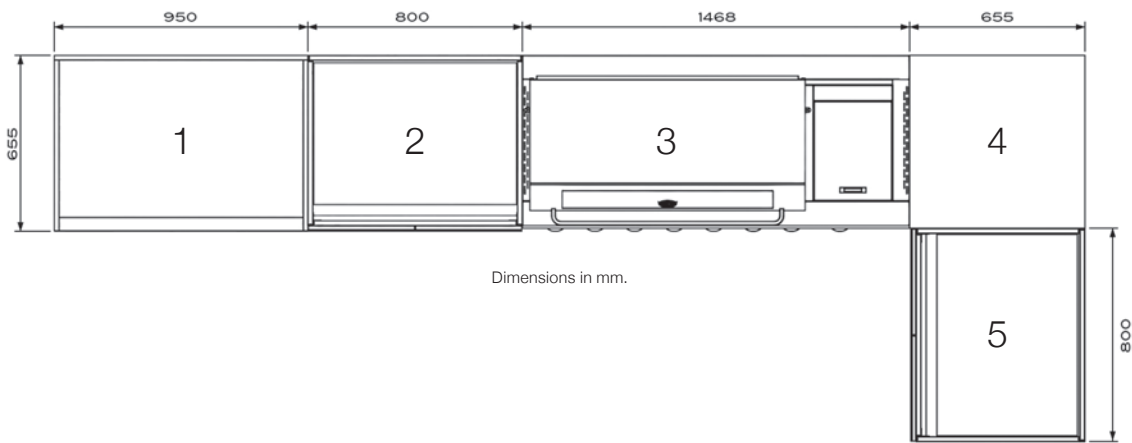

suggested configuration: right L shape.

#	Modular Units	Code	₪	US\$
1	Fridge Module without Countertop	BYS-TOS-FWC90-MB	1750.00	477.00
2	Double Door Cabinet without Countertop	BYS-TOS-DDR80-MB	3235.00	881.00
3	Freestanding 6B Gas BBQ Grill	BYS-TOS-BBQ150-FS-BK	12980.00	3537.00
4	Corner Cabinet without Countertop	BYS-TOS-CRN62-MB	2060.00	561.00
5	Double Door Cabinet without Countertop	BYS-TOS-DDR80-MB	3235.00	881.00