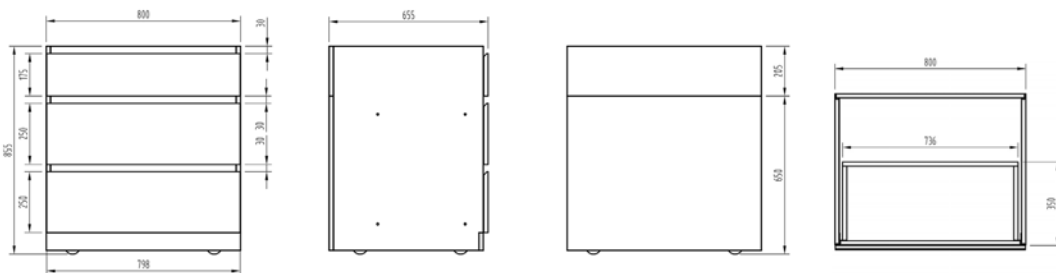

Fitted Countertop

*Based on selected slab	2410.00	655.00

Features

Double Layer
Steel Interior

Adjustable
Wheels &
Casters

Countertop
Required

Suggested Countertops

*Additional 1.2 cm porcelain slabs available.
Please contact our sales team for further details.