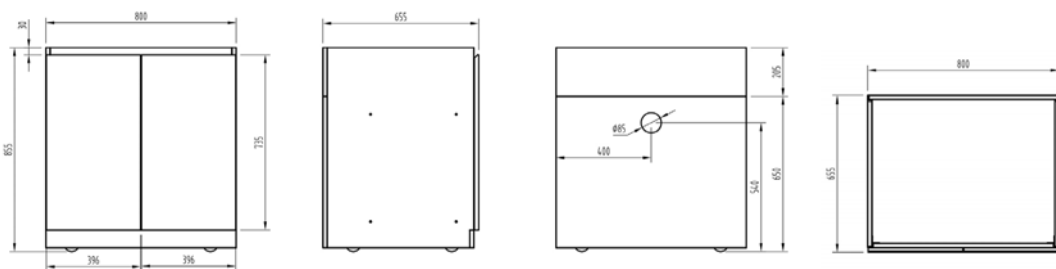

Sinai Avorio

Light Grey

*Additional 1.2 cm porcelain slabs available.
Please contact our sales team for further details.

Piemonte

Specification	Outdoor Sink Cabinet without Countertop Integrated Waste Bin Double Door Double Steel Interior Locking Casters		
Dimension	L800 x W655 x H855		
Material	Stainless Steel Grade 304		
Code	Finish	₹	US\$
BYS-PIE-SNK80-SS	Stainless Steel	3270.00	891.00
Fitted Countertop			
*Based on selected slab		2410.00	655.00