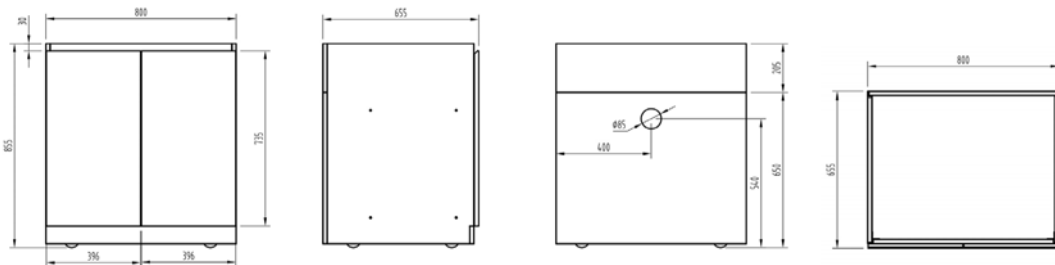

Toscana

Specification	Outdoor Sink Cabinet without Countertop Integrated Waste Bin Double Door Double Steel Interior Locking Casters		
Dimension	L800 x W655 x H855		
Material	Stainless Steel Grade 304		
Code	Finish	€	US$
BYS-TOS-SNK80-MB	Matt Black	3250.00	886.00

Fitted Countertop		
*Based on selected slab	2410.00	655.00