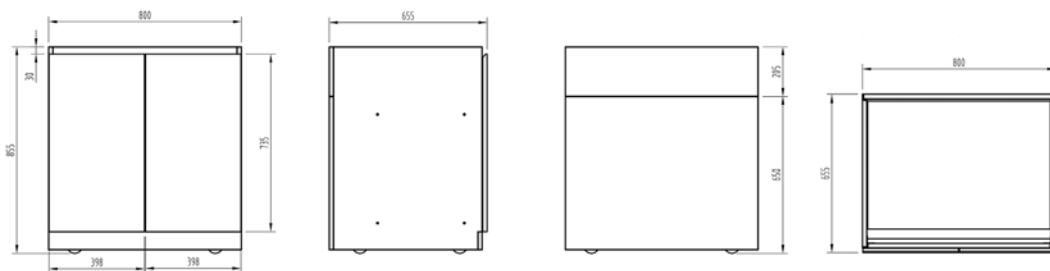

Features

Double Layer
Steel Interior

Adjustable
Wheels &
Casters

Countertop
Required

Suggested Countertops

Statuario
Premium B

Marquinia

Serena

Sinai Avorio

Light Grey

*Additional 1,2 cm porcelain slabs available.
Please contact our sales team for further details.