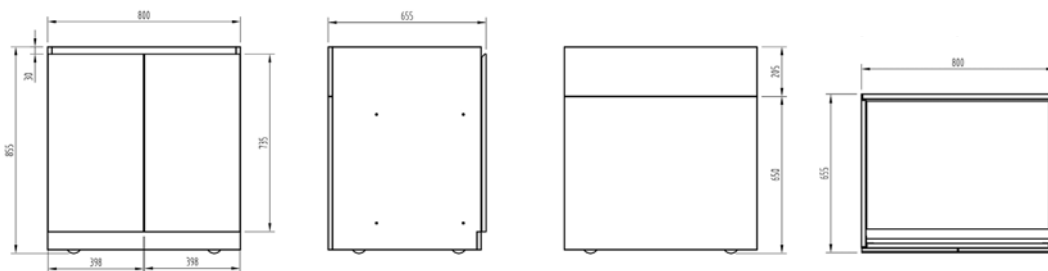

Fitted Countertop

*Based on selected slab	2410.00	655.00

Features

Double Layer
Steel Interior

Adjustable
Wheels &
Casters

Countertop
Required

Suggested Countertops

*Additional 1.2 cm porcelain slabs available.
Please contact our sales team for further details.