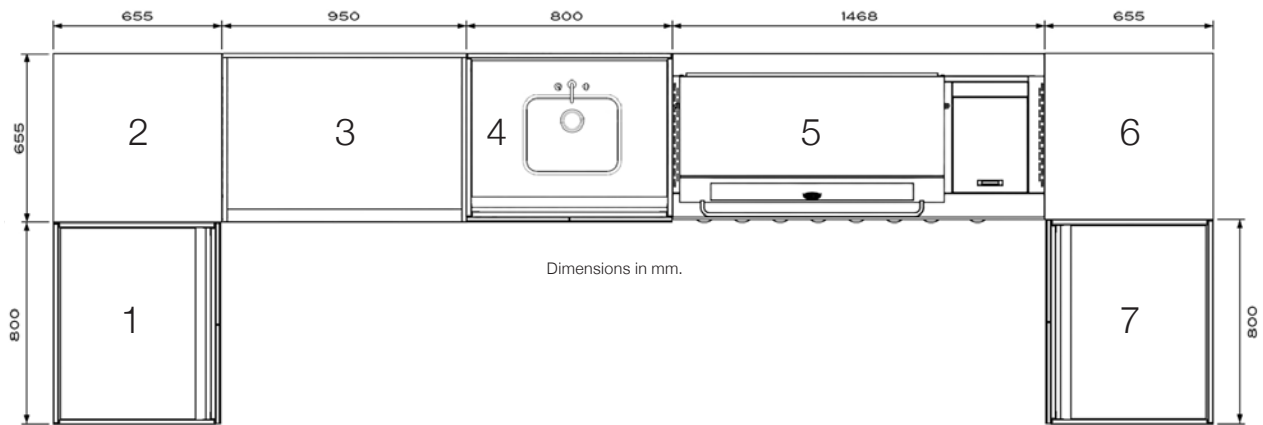

suggested configuration:

U shape.

#	Modular Units	Code	€	US$
1	Double Door Cabinet without Countertop	BYS-TOS-DDR80-MB	3235.00	881.00
2	Corner Cabinet without Countertop	BYS-TOS-CRN62-MB	2060.00	561.00
3	Fridge Module without Countertop	BYS-TOS-FWC90-MB	1750.00	477.00
4	Sink Module without Counterop	BYS-TOS-SNK80-MB	3250.00	886.00
5	Freestanding 6B Gas BBQ Grill	BYS-TOS-BBQ150-FS-BK	12980.00	3537.00
6	Corner Cabinet without Countertop	BYS-TOS-CRN62-MB	2060.00	561.00
7	Double Door Cabinet without Countertop	BYS-TOS-DDR80-MB	3235.00	881.00

	Code	€	US$
Built-in Outdoor Drawer Fridge and Wine Cooler	BYS-FWC90SSBI	9975.00	2718.00
EX316 Single Bowl Undermount Sink	BYS-EX3-5040-U-SS	2020.00	550.00
EX316 3 Hole Deck Mounted Kitchen Mixer	BYS-EX3-363-BS	3780.00	1030.00
Fitted Countertops	*Based on selected slab	12850.00	3492.00

All plumbing accessories to be supplied by contractor.

Total € 57195.00 **Total US$** 11390.00