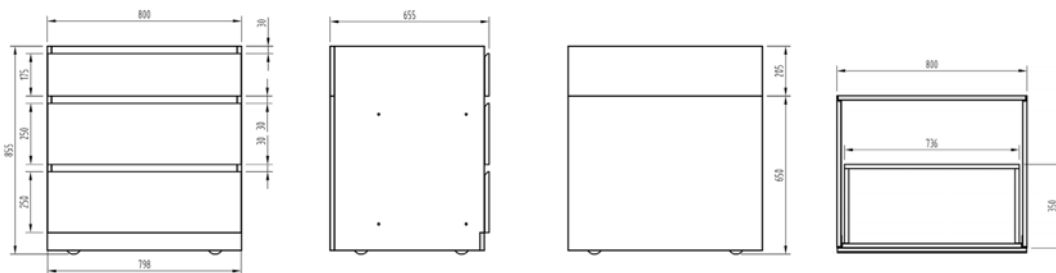

Fitted Countertop

*Based on selected slab	2410.00	655.00

Features

Double Layer
Steel Interior

Adjustable
Wheels &
Casters

Countertop
Required

Suggested Countertops

*Additional 1.2 cm porcelain slabs available.
Please contact our sales team for further details.