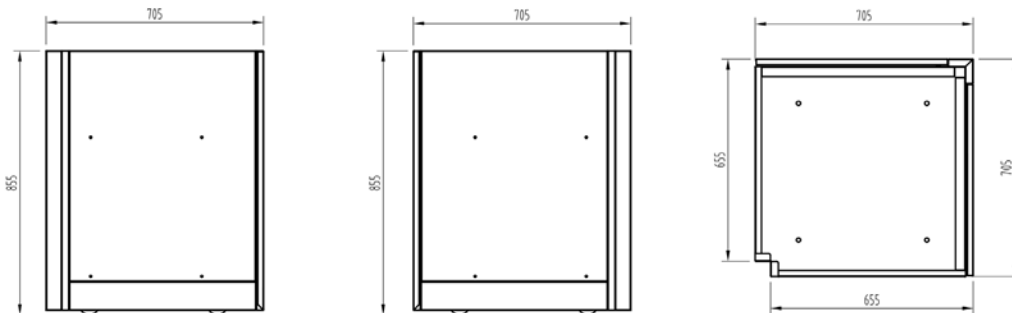

Toscana

Specification	Outdoor Corner Cabinet without Countertop Locking Casters		
Dimension	L655 x W705 x H855		
Material	Stainless Steel Grade 304		
Code	Finish	€	US$
BYS-TOS-CRN62-MB	Matt Black	2060.00	561.00

Fitted Countertop			
*Based on selected slab		2130.00	579.00