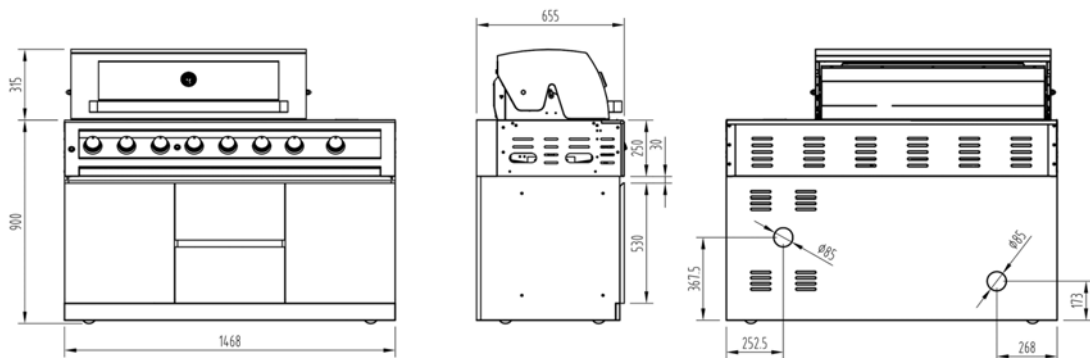

Features

6 Main Cast
Stainless Steel
Burner

1 Side Burner

1 Infrared
Burner

Stainless Steel
Rod Grill

Piemonte

Specification	Outdoor Cabinet without Countertop 3 Drawers Double Steel Interior Locking Casters		
Dimension	L800 x W655 x H855		
Material	Stainless Steel Grade 304		
Code	Finish	₪	US\$
BYS-PIE-DRW80-SS	Stainless Steel	4250.00	1158.00