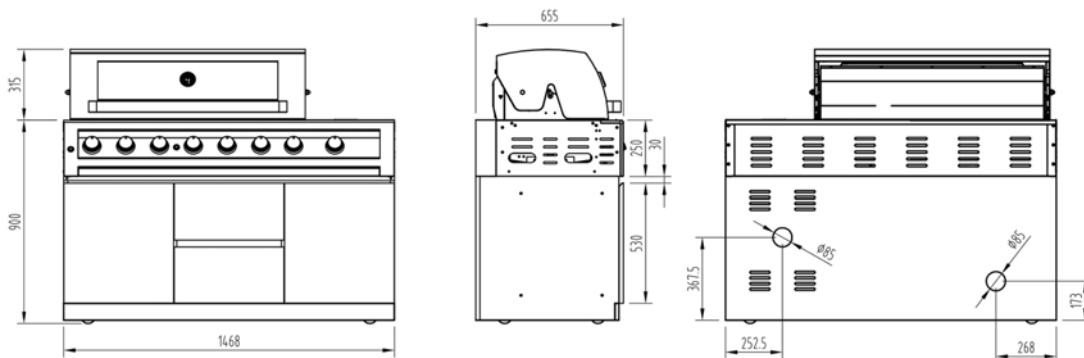

BBQ Protective Cover

BYS-COV-BBQ150-GR

Grey

1000.00

272.00

Features

6 Main Cast
Stainless Steel
Burner

1 Side Burner

1 Infrared
Burner

Stainless Steel
Rod Grill