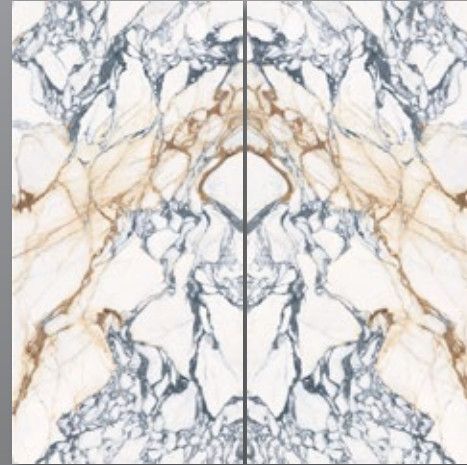

2 weeks

Applications:

Countertops, Wall & Floor

**QUARZZO
BOOKMATCH**

12 mm Polished & Natural

**MACCHIA VECCHIA
BOOKMATCH**

12 mm Polished

**CALACATTA PAONAZZO
BOOKMATCH**