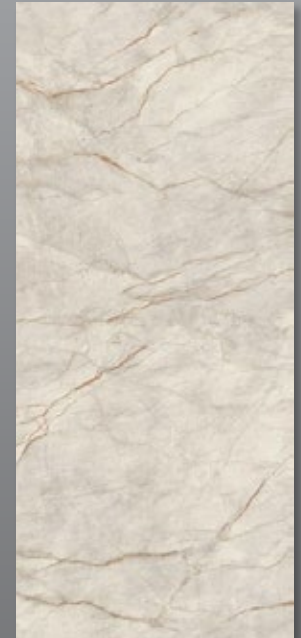

Applications:

Wall & Floor

ICE CRYSTAL
6mm Silk

TAJ MAHAL
6mm Silk

WHITE EVEREST
6mm Silk

PRECIOUS BROWN
6mm Silk

BLACK TEMPEST
6mm Silk

MARVEL X SLAB