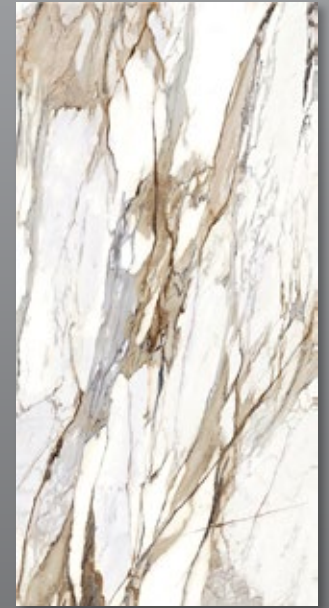

12 mm Polished

**ONYX BLACK
BOOKMATCH**

12 mm Polished

CRYSTAL DIAMOND
12 mm Polished

TORTORA TAFU
12 mm Polished & Natural

QUARZZO
6 mm Polished

MACCHIA VECCHIA
6 mm Polished

CALACATTA PAONAZZO
6 mm Polished

GRANITE BLU ANDE
6 mm Polished

CALACATTA BLACK
6 mm Polished

TORTORA TAFU
6 mm Polished

MARVEL GALA

A journey through nature's most amazing masterpieces, a collection of precious stones inspired by Earth's most striking landscapes. Marbles, crystals, granites and quartzites in bright and deep colors, reproduced with extreme realism and attention to graphic detail.