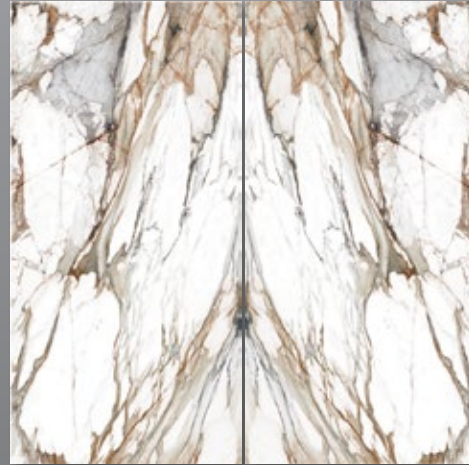

2 weeks

Applications:

Countertops, Wall & Floor

**QUARZZO
BOOKMATCH**

12 mm Polished & Natural

**MACCHIA VECCHIA
BOOKMATCH**

12 mm Polished

**CALACATTA PAONAZZO
BOOKMATCH**