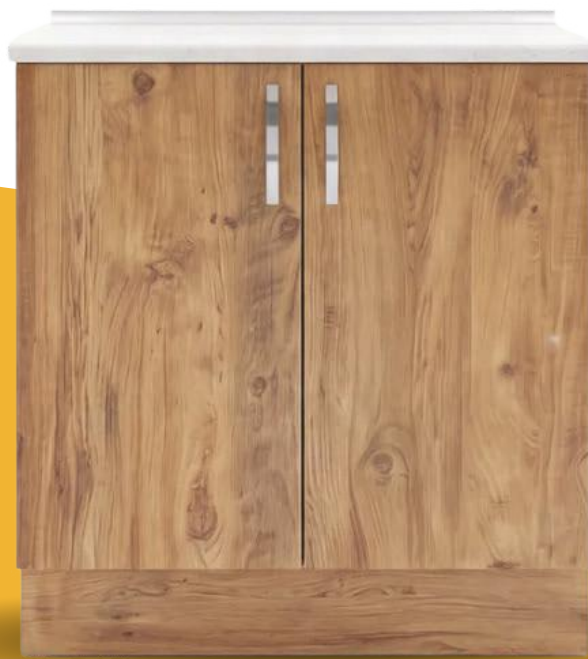

~~229,000^{LEK}~~ **39% ZBRITJE**
139,900^{LEK}
Dhome Gjumi Cashmere

~~329,000^{LEK}~~ **46% ZBRITJE**
179,000^{LEK}
Dhome Gjumi Stone

GATE 8

CASAL

Rahati né mobilis, rahati né cinema

KUZHINA

~~19,900^{LEK}~~ **25% ZBRITJE**
14,900^{LEK}
Kuzhine Halt 80cm