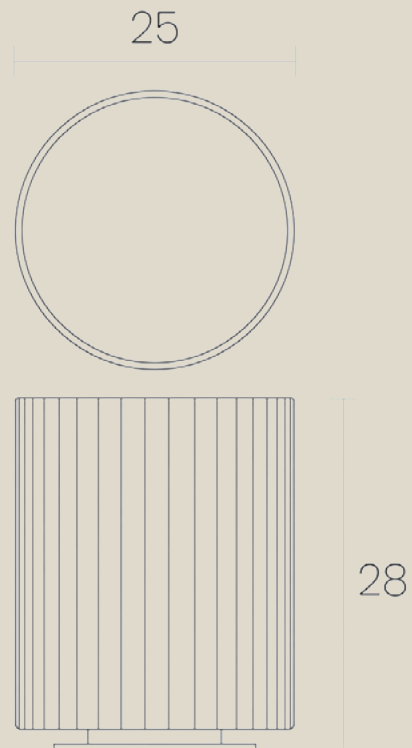

LINES

CABINET KNOB WITH BASE

Overview:

Discover the bespoke finishing touch of our 25mm Lines Cabinet Knob With Base which showcases minimalist design and warmth.

Base Material:

Solid Brass

Dimensions:

Depth: 28mm / Ø: 25mm

Finish:

SKU: CHBK89, CHBK90

DIMENSIONS