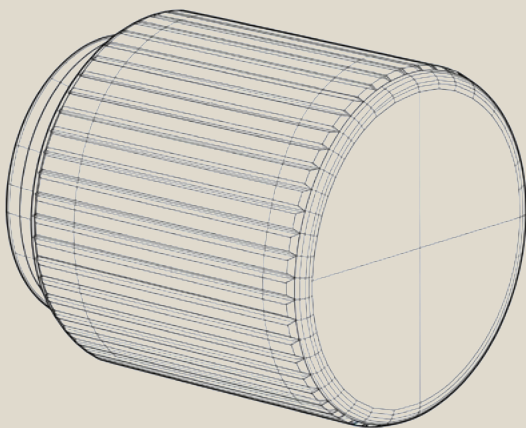

LINES

CABINET KNOB WITH BASE

Overview:

Discover the bespoke finishing touch of our 25mm Lines Cabinet Knob With Base which showcases minimalist design and warmth.

Base Material:

Solid Brass

Dimensions:

Depth: 28mm / Ø: 25mm

Finish:

SKU: CHBK89, CHBK90

DIMENSIONS