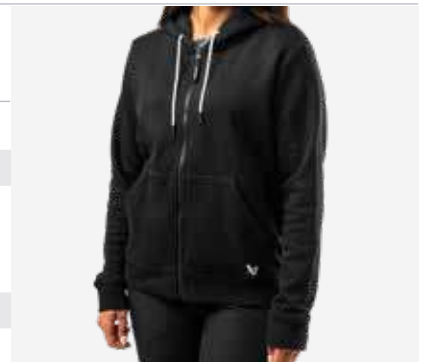

FEATURES AND TECHNOLOGY

Fabric Content	85% Cotton, 15% Polyester
Fit	Tapered Hockey Fit
Features	Brushed back fleece fabric Lined hood with adjustable draw cord Kangaroo pocket with hidden zipper pocket on right
Customization	Can be post embellished