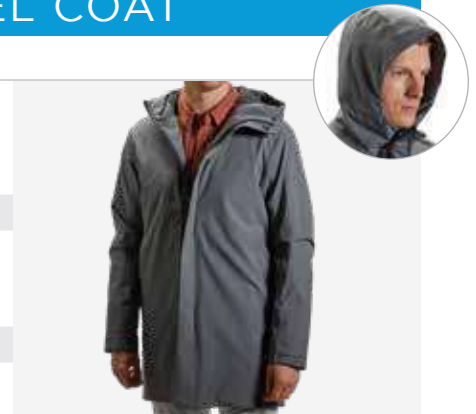

FEATURES AND TECHNOLOGY

Fabric Content	94% Polyester/6% Spandex
Fit	Tapered hockey fit
Features	Water resistant Primaloft® Black Eco fill, 60g Insulation Embossed logo on sleeve Heavy duty logo locker loop at inside neck 3 piece hood, inner storm cuff and vent at back hem
Customization	Can be post embellished