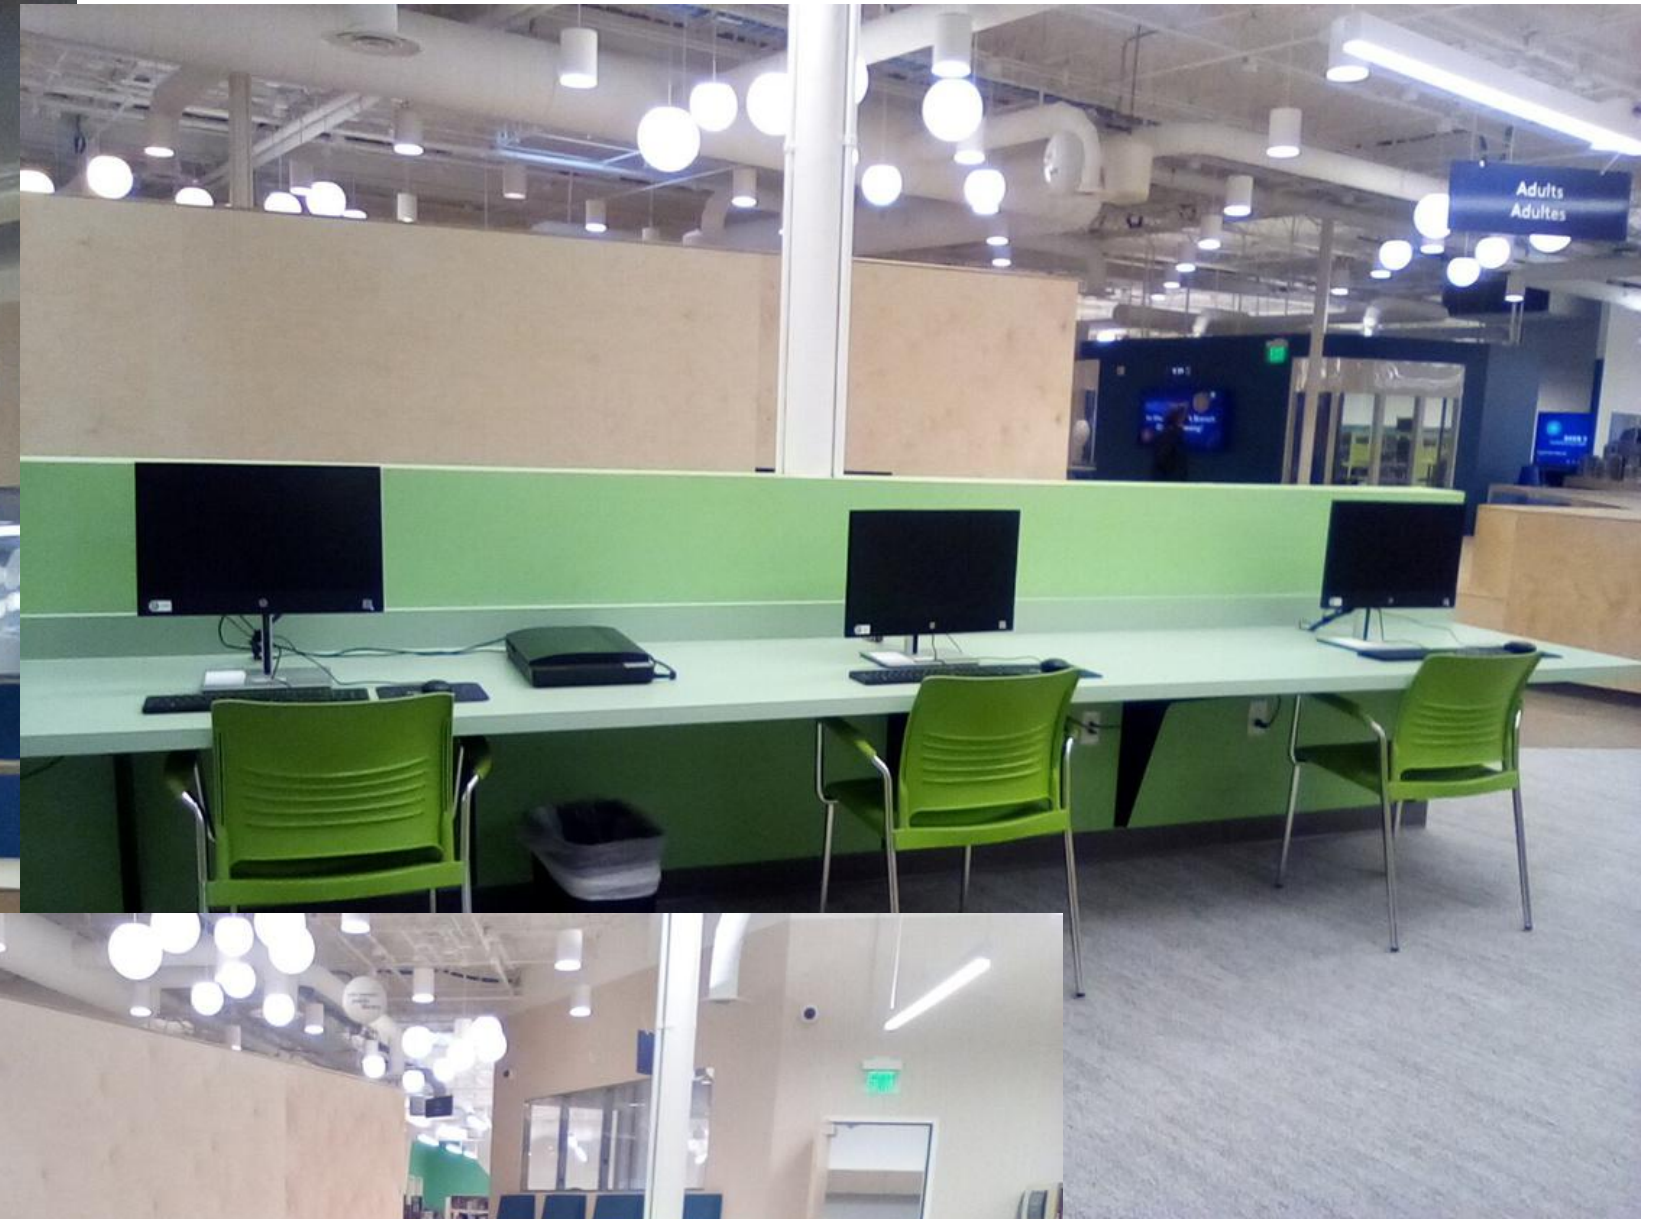

New Deer Park Library Branch
Proposed Facade Rendering

Facade on Opening Day

Deer Park Library Grand Opening

Ribbon Cutting

Dillonvale Shopping Center

12.10.2021

Lobby entrance

View upon entering through main entrance

Center reading and conversation area and meeting space

Business | Work station

Small meeting space and individual quiet rooms/study spaces

Adult reading and research area and study room/meeting space

Presentation viewing area with seating

Pre-construction rendering of center area and laptop charging station

Children's area

Accessible children's books and storytime area

Children's reading nook and low bookshelves

Craft room with washable flooring and adult fiction section

Community room with separate entrance for use outside regular library hours and new branded signage