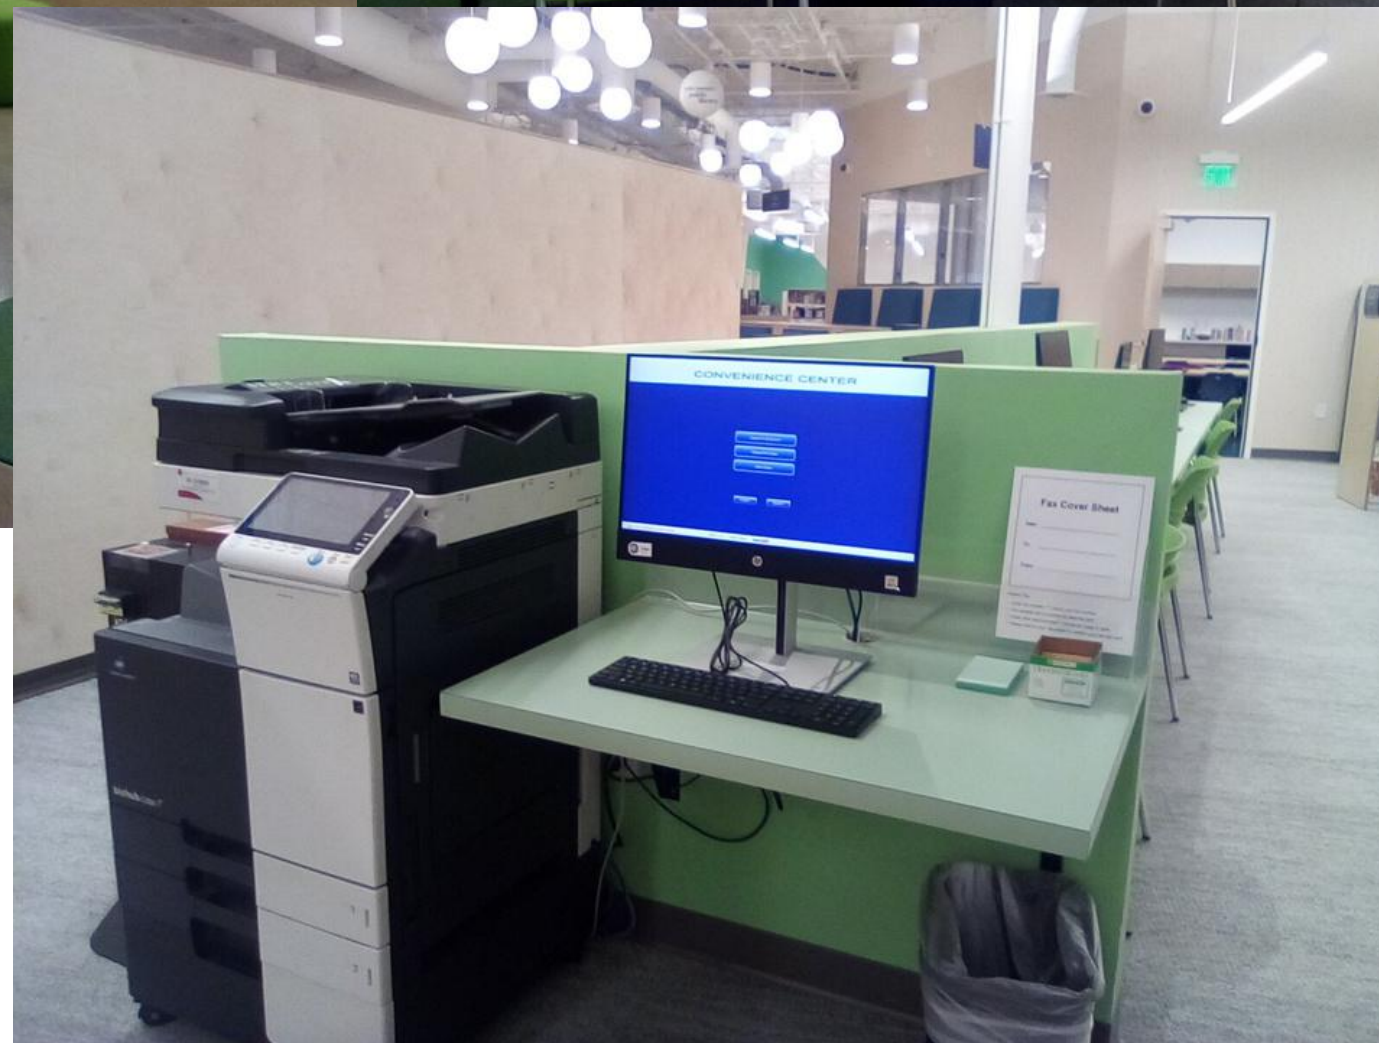

New Deer Park Library Branch
Proposed Facade Rendering

Facade on Opening Day

Deer Park Library Grand Opening

Ribbon Cutting

Dillonvale Shopping Center

12.10.2021

Lobby entrance

View upon entering through main entrance

Center reading and conversation area and meeting space

Business | Work station

Small meeting space and individual quiet rooms/study spaces

Adult reading and research area and study room/meeting space

Presentation viewing area with seating

Pre-construction rendering of center area and laptop charging station

Children's area

Accessible children's books and storytime area

Children's reading nook and low bookshelves

Craft room with washable flooring and adult fiction section