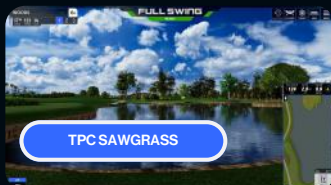

"Hands down Full Swing is the best. I almost feel like I am on a real course, even when it is 25 degrees outside and I am indoors playing it this morning!"

AUSTIN, SPORT SIMULATOR OWNER

Play around the world

Explore the most iconic courses with the most innovative software in golf.

Multiple game modes and the ability to customise wind, altitude, green speed, and more.

50+
Iconic
courses

FULL SWING **GOLF**

THE BEST GROWING COURSE LIBRARY IN GOLF