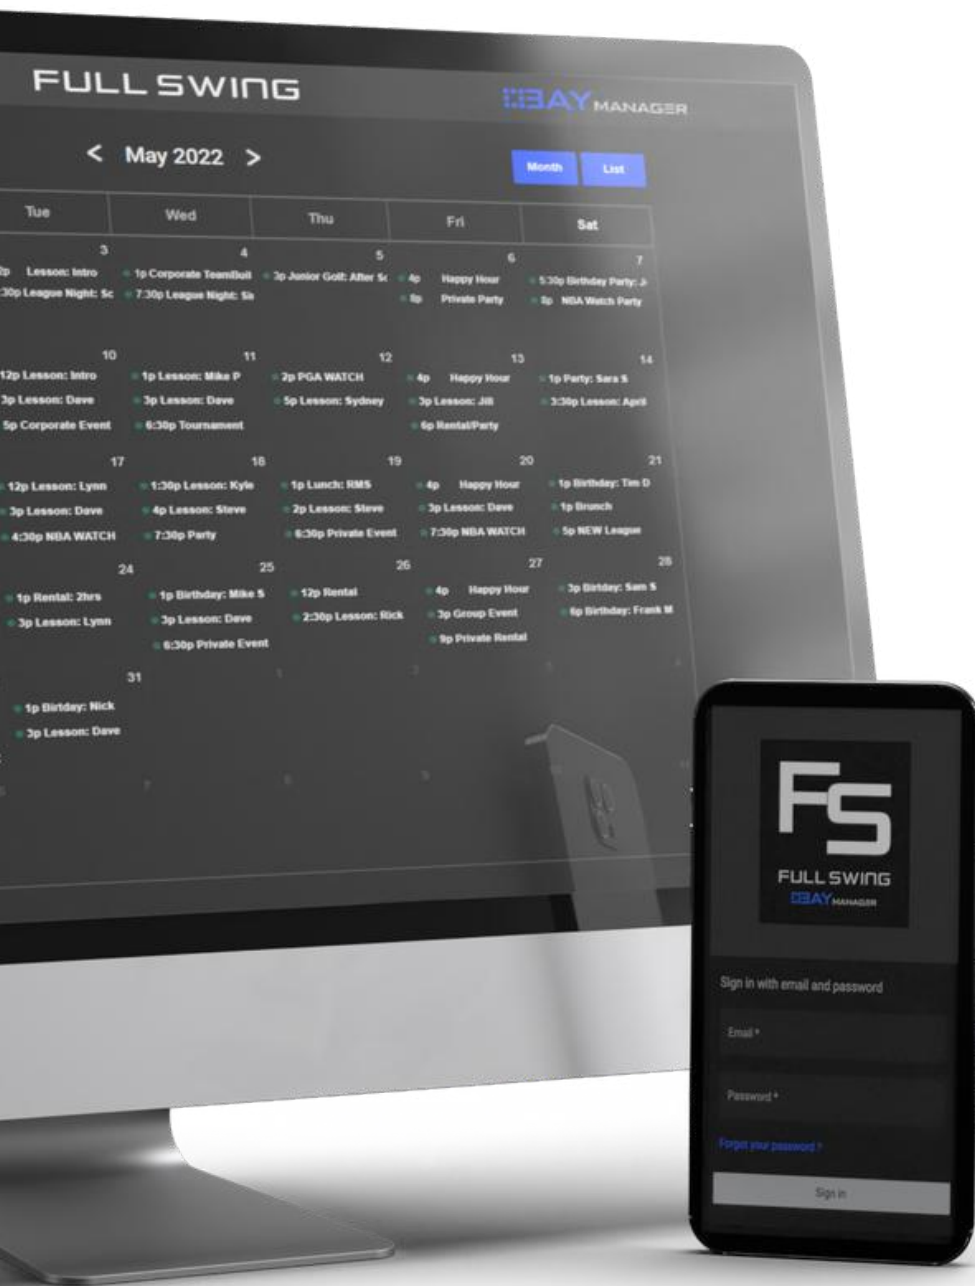

3BAY MANAGER