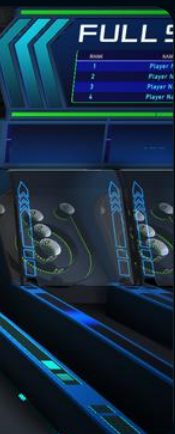

Sebonack Golf Club

Fields Ranch East

Fields Ranch West

Montecito Club

The Newest Way to Play

Football, Soccer, Zombie Dodgeball and much more is waiting for you, no matter your skill level.

Higher-resolution graphics, more gameplay options and no previous golf experience required to enjoy with Full Swing's growing library of software.

FULL SWING **GAMES**

CURRENT SOFTWARE LIBRARY

- Full Swing Football
- Full Swing Soccer
- Full Swing Baseball
- Jewel Match
- Tic Tac Toe
- Hockey
- Zombie Dodgeball
- Connect-Fore
- Pirate Wars
- Target Golf
- Carniville
- Boardwalk Bowling
- Darts
- Full Swing Mini Golf