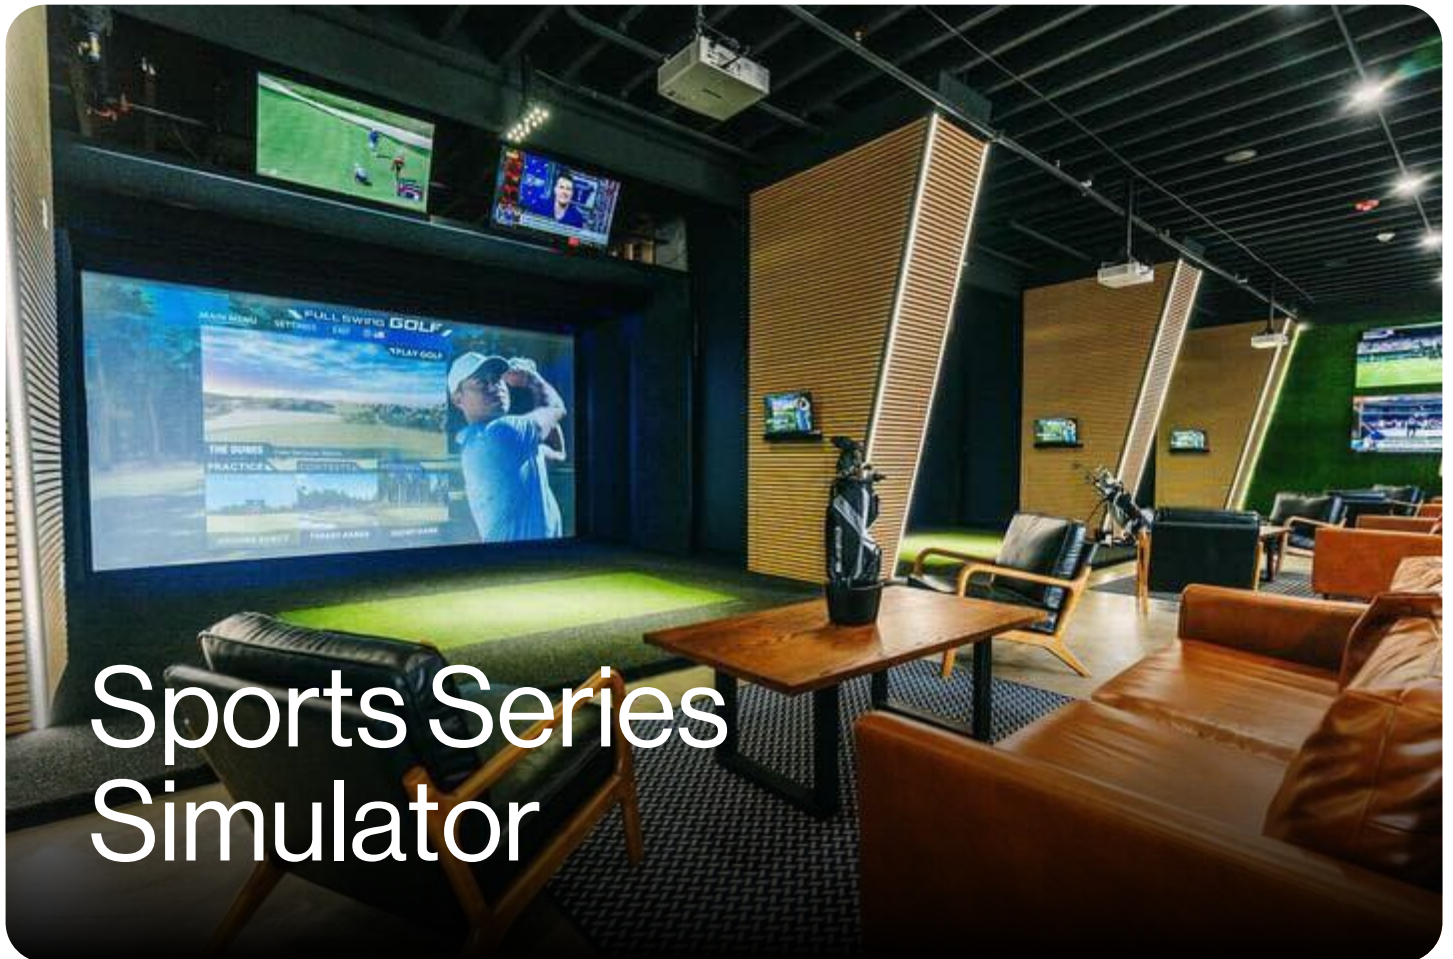

Sports Series Simulator

Featuring Dual-Tracking technology ION3 + Linscan cameras

The Full Swing Sport Simulator is the best camera-based simulator on the market, giving customers the patented technology and unbeatable Full Swing experience at a lower price offering for those who are looking for the perfect balance of performance and value.