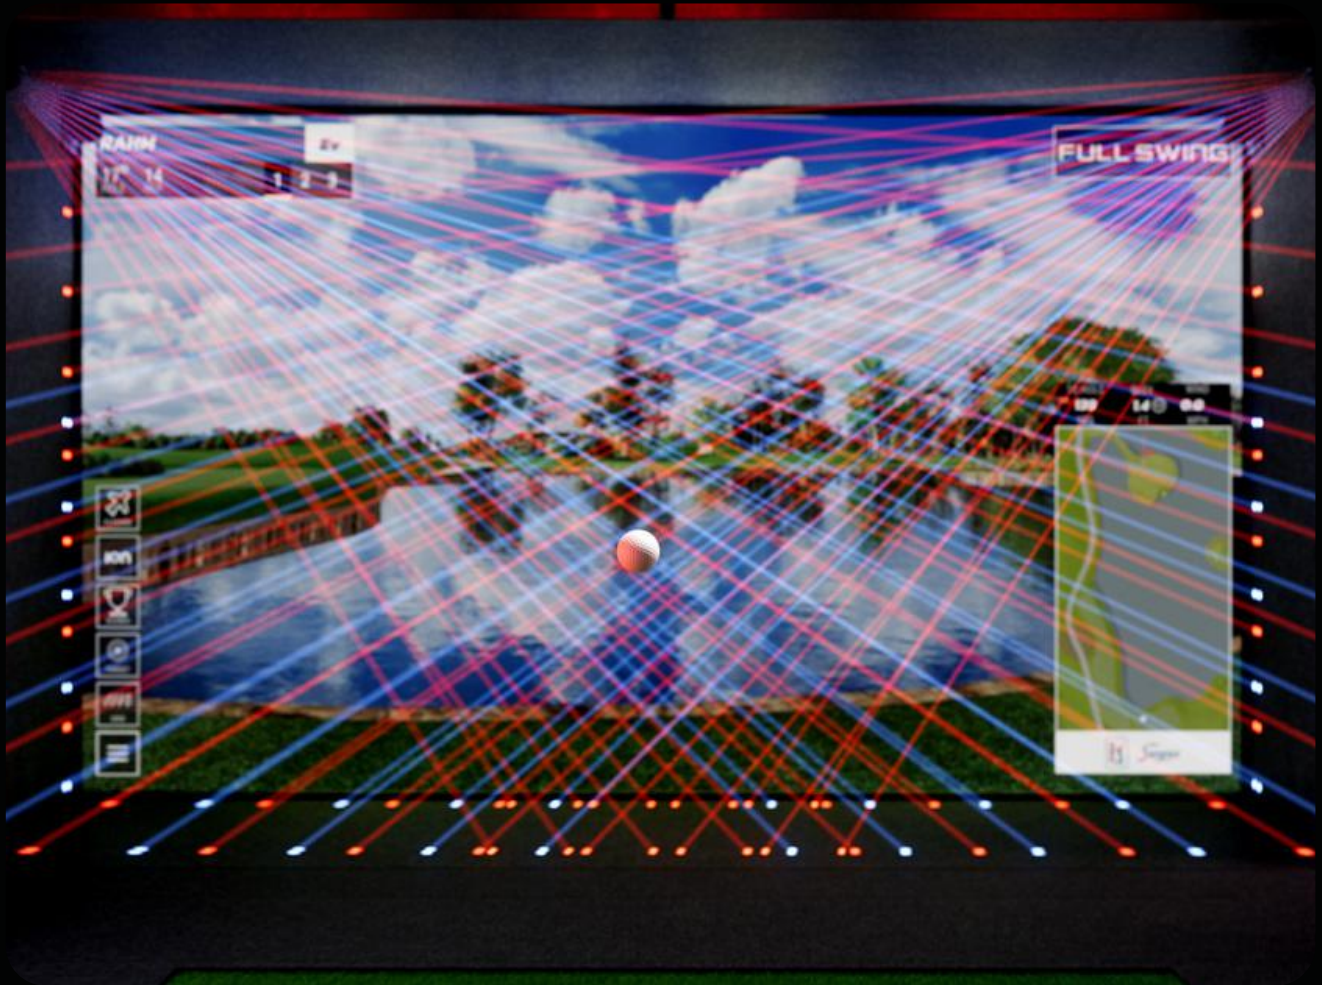

Sports Series Simulator

Featuring Dual-Tracking technology ION3 + Linscan cameras

The Full Swing Sport Simulator is the best camera-based simulator on the market, giving customers the patented technology and unbeatable Full Swing experience at a lower price offering for those who are looking for the perfect balance of performance and value.

HYPERCLEAR CAMERAS

HyperClear Cameras that combine BOTH infrared and blue light LEDs mounted in front of the screen to create the fastest & precise indoor ball tracking technology

Pro 2.0 Simulator

The most advanced simulator ever.
Trusted by Tiger Woods and golf's best.

The most realistic ball flight on the market.
Real ball flight with no delay.

The only simulator that measures your ball at impact with an overhead ION3 Camera and in-flight with a combination of infrared technology & high-speed blue light LED cameras to show your real ball flight, with no delay, for the most realistic ball flight on the market.

HIGH-SPEED LINE SCAN CAMERAS

High-speed Linescan cameras measure your ball data in-flight so that you can see your real ball-flight just like you would on course.

TECHNOLOGY

- 4 High-Speed Linescan Cameras
- ION3 overhead camera
- Custom built super computer
- Cinema Quality Projector