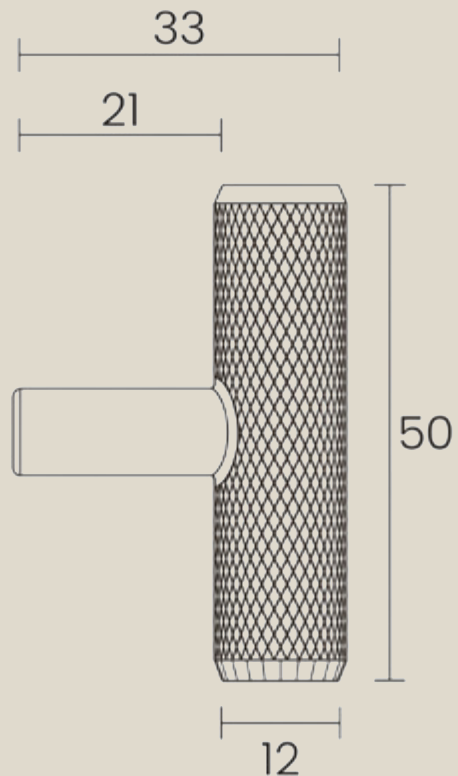

## CABINET KNOB

**Overview:**

Our knurled t-knob is made from solid brass measures 50mm in length and adds a touch of elegance to various applications.

**Base Material:**

Solid Brass

**Dimensions:**

Length: 50mm Depth: 34mm / Ø: 12mm

### DIMENSIONS