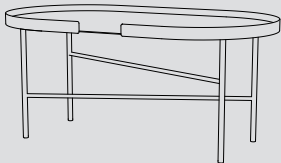

Coffee Table Oval
Item no: DB-B0057

903 x 503 x 405 mm
Metal, cork pad
Midnight Blue, Bone, Clay, Latte