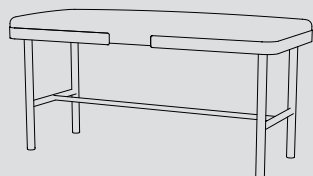

Bench
Item no: DB-B0058

903 x 380 x 447 mm
Metal, upholstery
Midnight Blue, Bone

367 x 367 x 442-565 mm
Metal, Wood
Midnight Blue, Bone, Blush, Lemon

445 x 445 x 460 mm
Metal, Wood
Clay, Latte