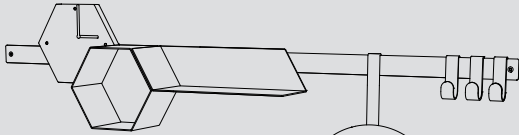

Wall Hook (L)

Item no: DB-B0038
120 x 45 x 120 mm
Metal, oak
Bone

Wall Hook (M)

Item no: DB-B0036 / 37
80 x 35 x 80 mm
Metal, cork, marble
Bone

Wall Hooks (S/2 pcs)

Item no: DB-B0035
40 x 35 x 40 mm
Metal
Midnight Blue, Bone, Clay, Blush,
Latte, Lemon