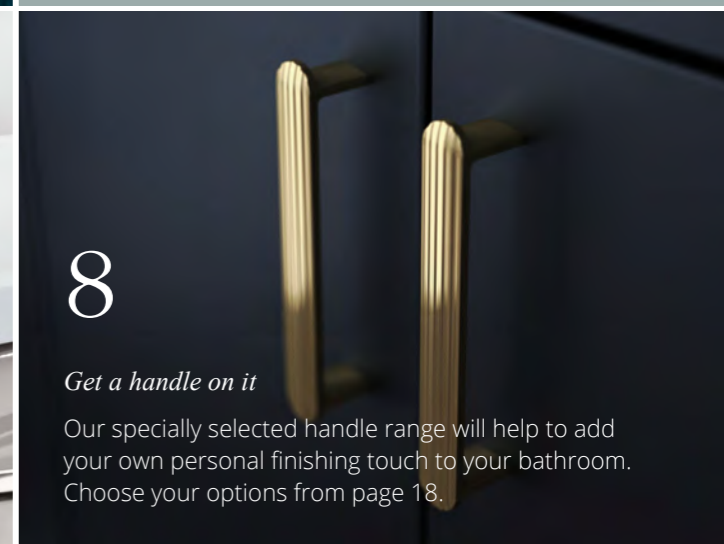

8 Get a handle on it

Get a handle on it

Our specially selected handle range will help to add your own personal finishing touch to your bathroom. Choose your options from page 18.