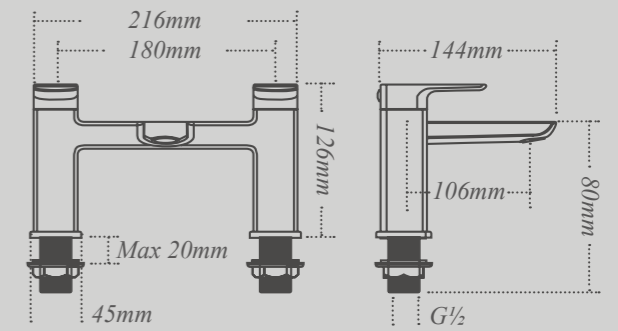

Divine

Divine basin monobloc mixer tap

Available in chrome or matt black. With click-clack waste - black waste does not feature Utopia branding. High / Low pressure
0.2 bar: 5.5 l/m 0.5 bar: 8.0 l/m 1.0 bar: 12.5 l/m 3.0 bar: 22.0 l/m

Divine tall basin monobloc mixer

Available in chrome or matt black. With click-clack waste - black waste does not feature Utopia branding. High / Low pressure
0.2 bar: 3.4 l/m 0.5 bar: 5.7 l/m 1.0 bar: 6.3 l/m

Divine bath filler

Available in chrome or matt black. High / Low pressure
0.2 bar: 8.0 l/m 0.5 bar: 12.7 l/m 1.0 bar: 17.9 l/m 3.0 bar: 31.5 l/m

Divine short projection basin monobloc mixer tap

Available in chrome or matt black. With click-clack waste - black waste does not feature Utopia branding. High / Low pressure
0.2 bar: 5.2 l/m 0.5 bar: 7.5 l/m 1.0 bar: 11.8 l/m 3.0 bar: 17.8 l/m

Divine bath shower mixer

High / Low pressure
0.2 bar: 9.0 l/m 0.5 bar: 14.5 l/m 1.0 bar: 21.5 l/m 3.0 bar: 40.0 l/m

High / Low pressure: Suitable for high and low pressure systems, operating at 0.2 BAR and above.
High pressure: Only suitable for high pressure systems operating at 1.0 BAR and above.
Only thermostatically controlled valves should be used to operate a shower.