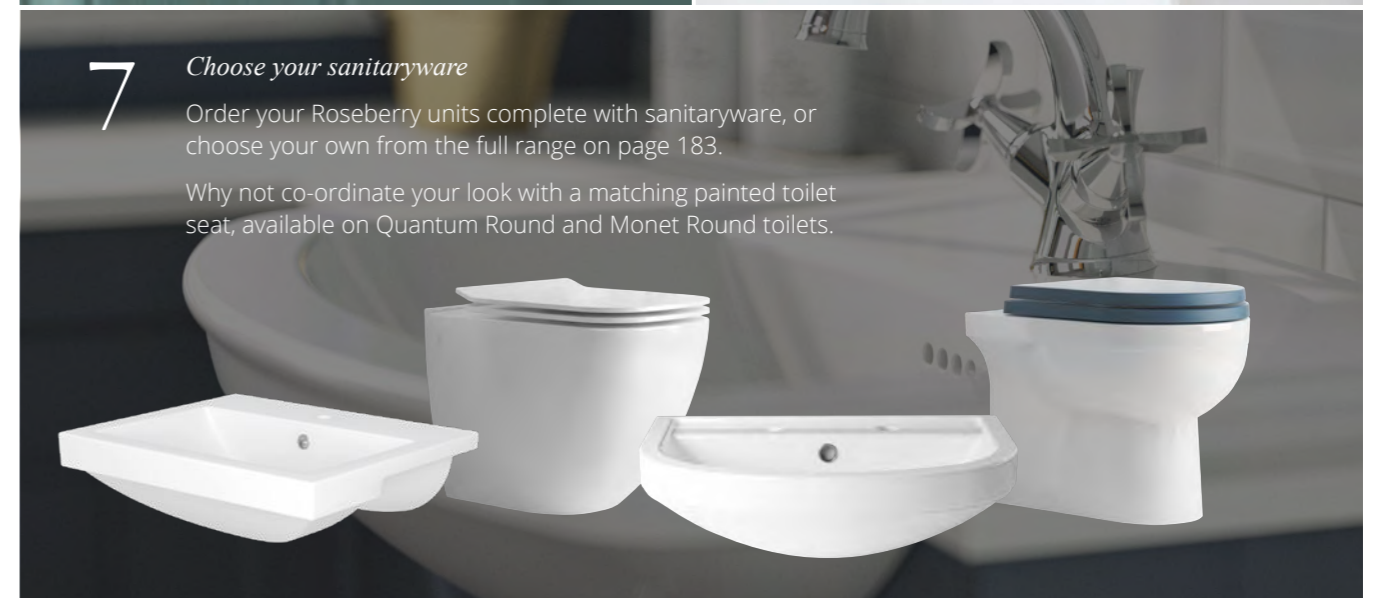

7 Choose your sanitaryware

Order your Roseberry units complete with sanitaryware, or choose your own from the full range on page 183.

Why not co-ordinate your look with a matching painted toilet seat, available on Quantum Round and Monet Round toilets.