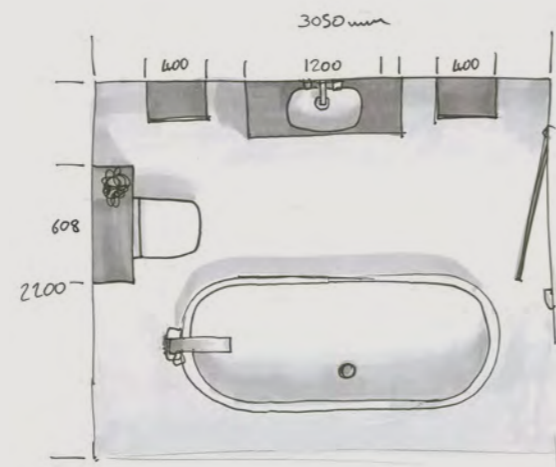

GET THE LOOK

- Unit finish: Powder Grey
- Brassware: Paleto
- Sanitaryware: Rodin
- Bath: Sensuelle freestanding with London Grey painted skirt
- Wall tiles: White Kameo
- Floor tiles: Driftwood Plank