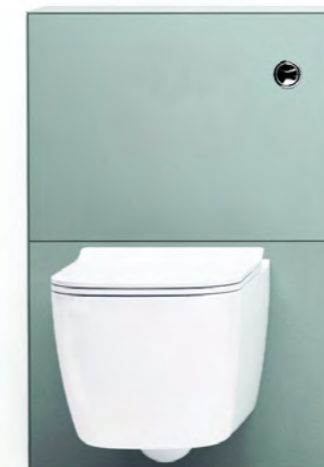

Toilet unit with glass side panel and worktop
608mm