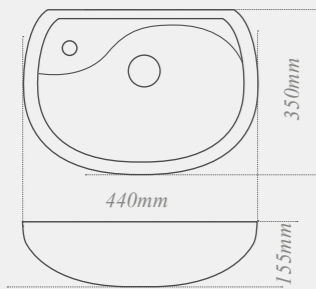

W: 560mm D: 480mm H: 185mm

Matese cloakroom semi-recessed washbasin
with integrated overflow and one tap hole, for use with a reduced depth fitted washbasin unit.