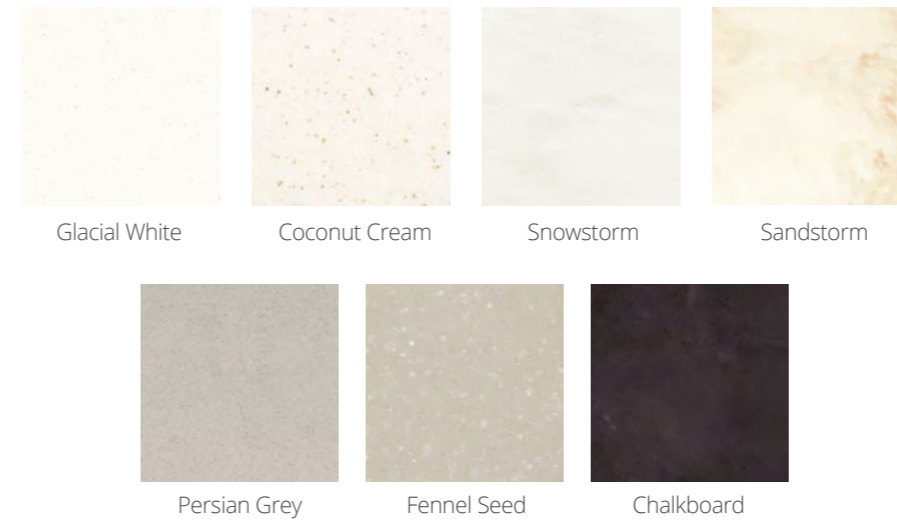

Roseberry Freestanding

With Roseberry freestanding furniture you can recreate an authentic look from a bygone era for your bathroom.

Basin style

Complete with Ceramic slabtop basin and a choice of one or three tap holes

Painted finish

Roseberry painted side panels are fitted to units for a framed, co-ordinated look

Contrasting internals

All Roseberry units feature Eton Oak internals

Soft closing

Soft close doors feature on every unit as standard

Solid and sturdy

Door and drawer fronts are skilfully crafted using FSC® certified hardwood

Unit Overview

Painted finishes

Our Roseberry range features eight stunning painted solid timber doors. Carcasses are Eton Oak.

Worktop finishes

22mm Coralux Solid Surface finishes

20mm Marble Effect Coralux Solid Surface finishes

Coralux Solid Surface worktops are designed to replicate natural surfaces and as a result may feature colour and tonal variations throughout. Marble effect Coralux Solid Surface worktop finishes do feature a pattern variation to mimic the pattern of natural stone and therefore will not be uniform in colour, tone or pattern.

Handle options

- G. Classic crystal knob
- N. Crackle chrome bar handle
- L. Chrome button knob
- H. Crackle bar
- P. Brushed Brass Bar
- Q. Matt Black Bar
- M. Crystal cylindrical knob
- R. Brushed Brass Knob
- O. Matt black knob
- S. Pewter Knob
- T. Chrome cup handle (wall mounted drawers only)