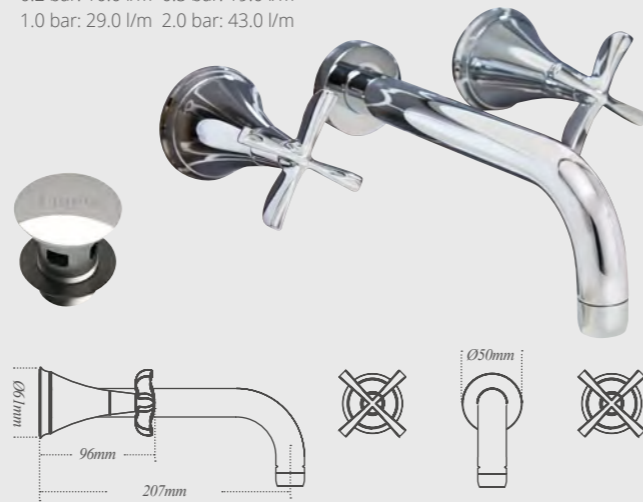

Salino three hole wall mounted mixer tap

With pop-up waste High / Low pressure
0.2 bar: 10.0 l/m 0.5 bar: 19.0 l/m
1.0 bar: 29.0 l/m 2.0 bar: 43.0 l/m

Salino hot and cold basin taps

With click-clack waste High / Low pressure
0.2 bar: 7.3 l/m 0.5 bar: 11.0 l/m
1.0 bar: 15.3 l/m 2.0 bar: 21.4 l/m