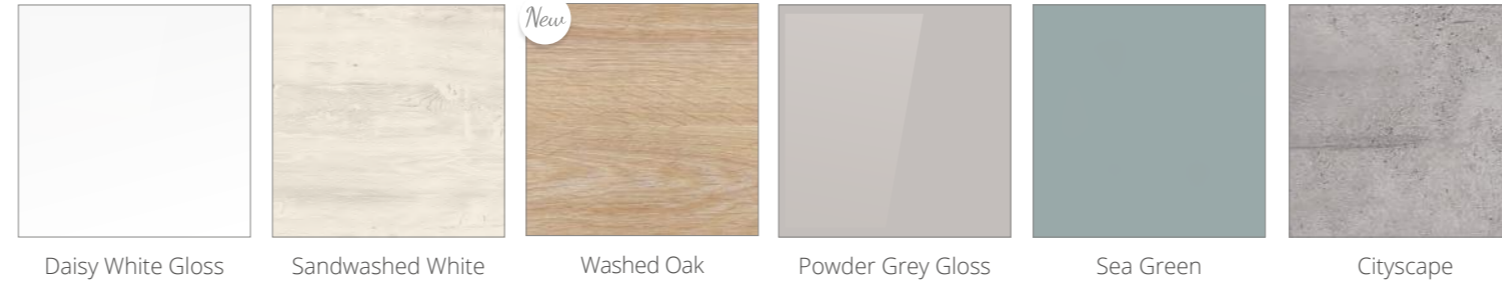

These door finishes are available in Original Fitted, i-Line, Symmetry, Geo and YOU ranges. Choose your carcass or cladding panel finish from page 15-16. Symmetry internals are Aluminium effect.

Super Matt Soft Touch door finishes

These innovative new finishes are at the very forefront of material technology and offer a truly luxurious soft touch feel and a sense of quality. They feature a higher light absorption threshold giving that super matt finish and with the micro-structure technology, helps in reducing the impact of grease marks like fingerprints.

* The Original Fitted Amelia doorstyle is only available in these finishes, all other doorstyles are available in any of the above finishes.

Original Fitted and i-Line fitted doors have a vertical grain direction, with the exception of Black Linear which is horizontal. Symmetry, Geo, You and i-Line doors all have horizontal grain direction. We aim to represent the finishes in this brochure as accurately as possible. However, due to the limitations of the printing processes used we cannot guarantee a perfect match. Please visit www.utopiagroup.com/samples to request free samples of Utopia finishes.

halo

LUSTRE

Opala

^ΔThe reverse of your drawer will be Burnt Copper when selecting Sea Green or Indigo and it will be Midnight Grey Gloss when selecting Powder Grey.

CONTEMPORARY

FITTED FURNITURE

Choose matching or contrasting top and bottom fascias. Carcasses are Powder Grey.

Great British Bathrooms

ROSEBERRY

Our Roseberry range features eight stunning painted solid timber doors. Carcasses are Eton Oak.

DOWNTON

Elegant freestanding traditional furniture in wood effect and painted wood effect finishes. Internals are Parchment.