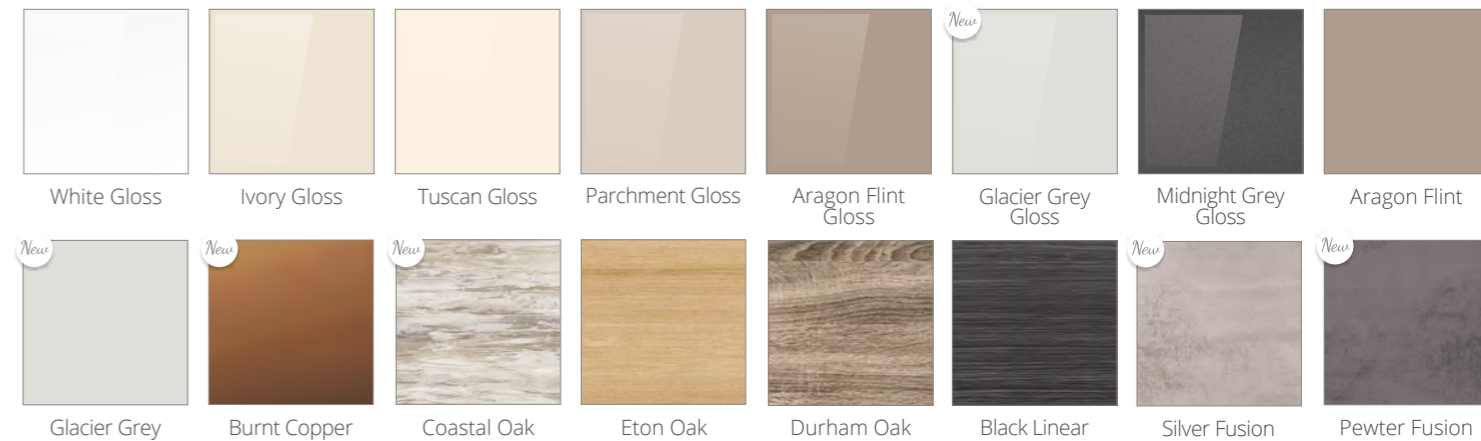

Gloss, Matt and Textured effect door finishes