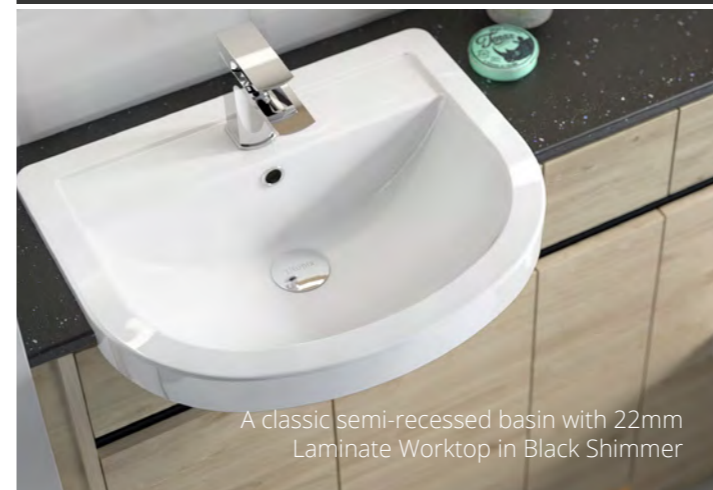

A classic semi-recessed basin with 22mm Laminate Worktop in Black Shimmer