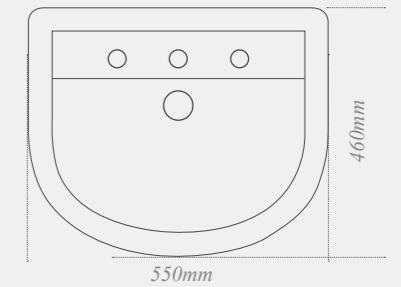

Monet Round semi-recessed washbasin - 3 tapholes
with integrated overflow