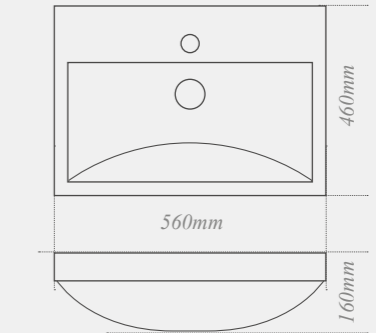

Quantum Square

Quantum Square semi-recessed washbasin
with integrated overflow and one tap hole, for use with a fitted washbasin unit