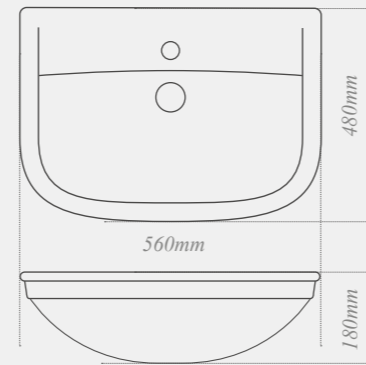

W: 560mm D: 480mm H: 180mm

Quantum Classical