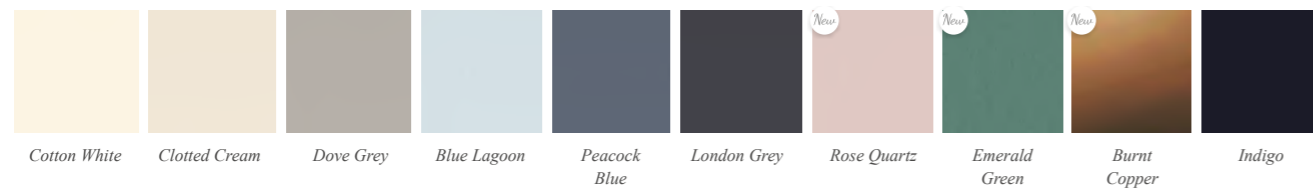

Painted skirt finishes

This bath is available in any of the following painted or metallic finishes, or you can opt for a White Gloss bath skirt.