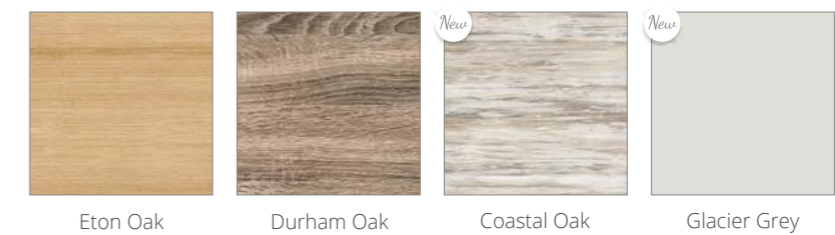

Carcass finishes