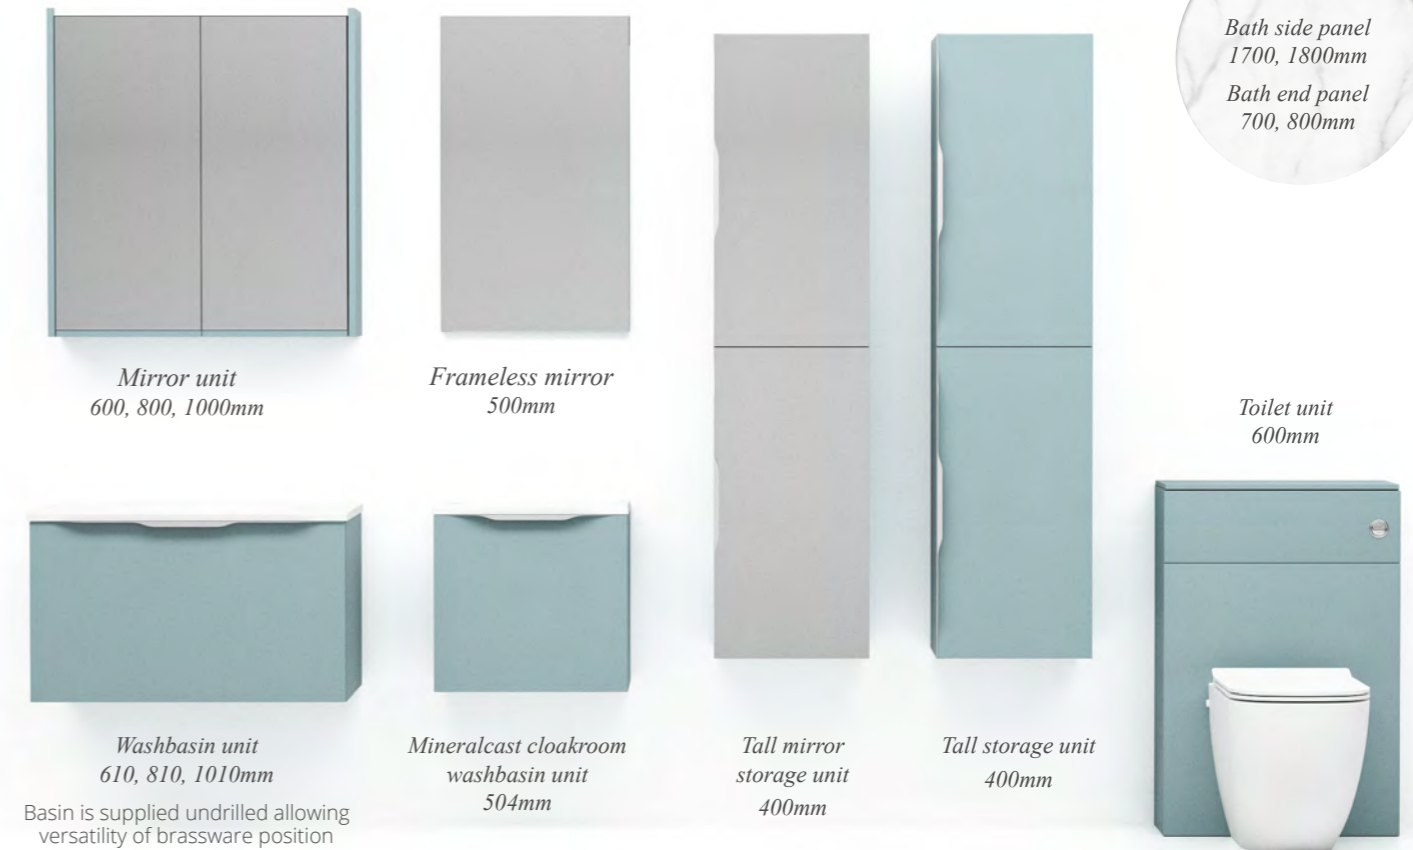

Unit overview