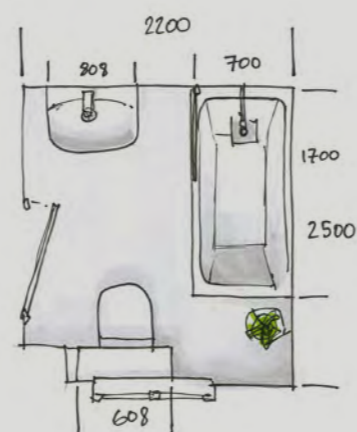

Sandwashed White *and* Everest White

Dark brick wall tiles in a high gloss finish make the perfect background for the toning shades and textures of the furniture.

Lustre toilet unit with MFC side panels allows pipework to exit sideways

GET THE LOOK

- Unit finish: Sandwashed White, Everest White Gloss and Chrome
- Brassware: Divine and Aras Square shower
- Sanitaryware: Quantum Square
- Bath: Dualelle with Single Panel screen
- Wall tiles: Mink Brick
- Floor tiles: Hickory Plank