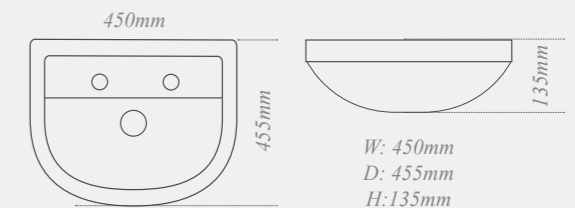

W: 550mm D: 460mm H: 160mm

Monet Round semi-recessed cloakroom washbasin
with integrated overflow and two tap holes, for use with a reduced depth fitted washbasin unit