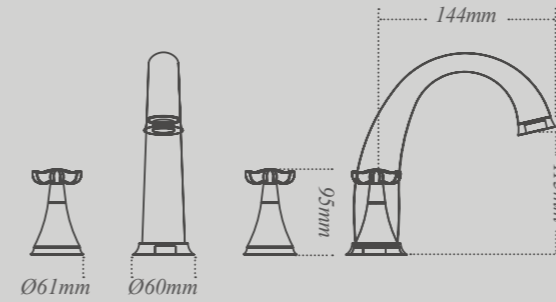

Salino three hole bath filler set

High pressure
0.2 bar: 19.1 l/m 0.5 bar: 30.3 l/m 1.0 bar: 41.8 l/m 2.0 bar: 58.5 l/m