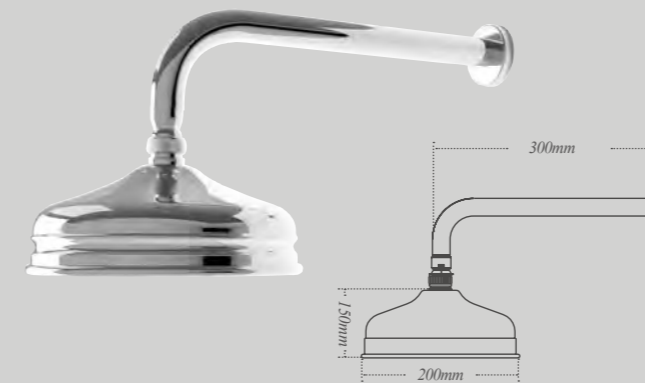

Traditional wall mounted showerhead