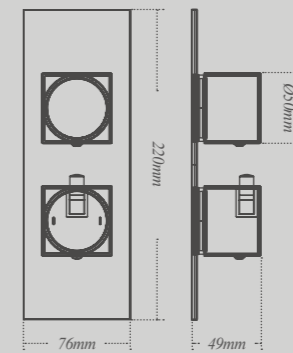

Square concealed shower valve

1 or 2 outlet. High / Low pressure.
Available in chrome or matt black.