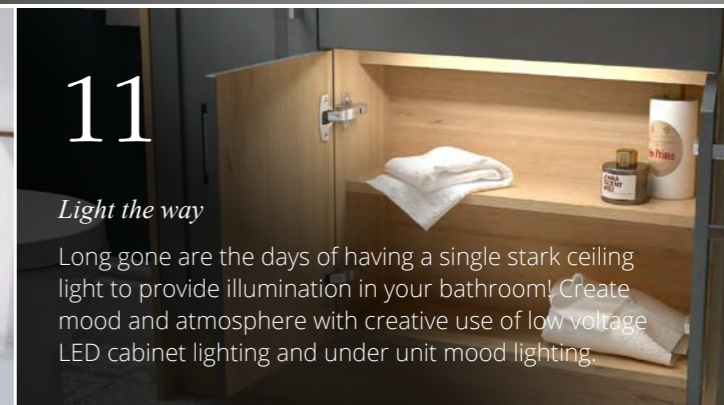

11 Light the way

Light the way

Long gone are the days of having a single stark ceiling light to provide illumination in your bathroom! Create mood and atmosphere with creative use of low voltage LED cabinet lighting and under unit mood lighting.