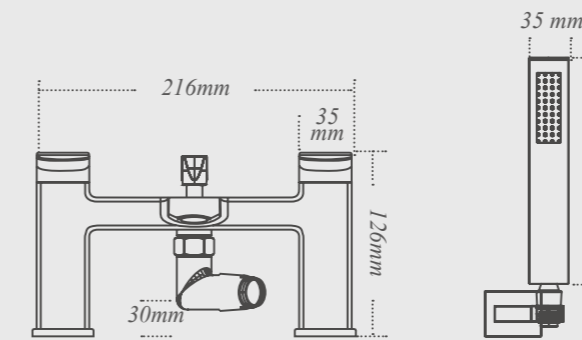

Divine bath shower mixer

High / Low pressure
0.2 bar: 9.0 l/m 0.5 bar: 14.5 l/m 1.0 bar: 21.5 l/m 3.0 bar: 40.0 l/m

High / Low pressure: Suitable for high and low pressure systems, operating at 0.2 BAR and above.
High pressure: Only suitable for high pressure systems operating at 1.0 BAR and above.
Only thermostatically controlled valves should be used to operate a shower.