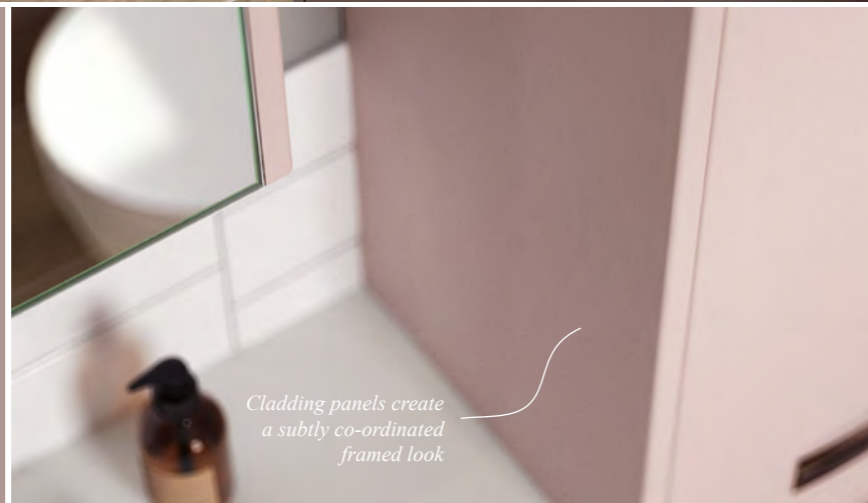

Cladding panels create a subtly co-ordinated framed look