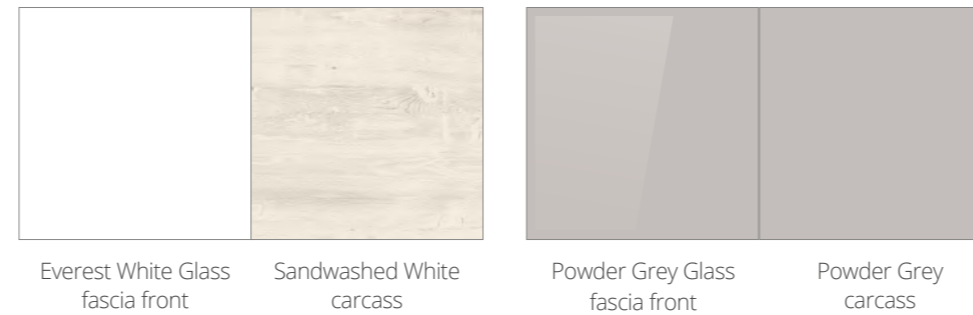

These door finishes are available in Original Fitted, i-Line, Symmetry, Geo and YOU ranges. Choose your carcass or cladding panel finish from page 15-16. Symmetry internals are Aluminium effect.

Super Matt Soft Touch door finishes

These innovative new finishes are at the very forefront of material technology and offer a truly luxurious soft touch feel and a sense of quality. They feature a higher light absorption threshold giving that super matt finish and with the micro-structure technology, helps in reducing the impact of grease marks like fingerprints.

* The Original Fitted Amelia doorstyle is only available in these finishes, all other doorstyles are available in any of the above finishes.

Original Fitted and i-Line fitted doors have a vertical grain direction, with the exception of Black Linear which is horizontal. Symmetry, Geo, You and i-Line doors all have horizontal grain direction. We aim to represent the finishes in this brochure as accurately as possible. However, due to the limitations of the printing processes used we cannot guarantee a perfect match. Please visit www.utopiagroup.com/samples to request free samples of Utopia finishes.

halo

LUSTRE

Opala

^ΔThe reverse of your drawer will be Burnt Copper when selecting Sea Green or Indigo and it will be Midnight Grey Gloss when selecting Powder Grey.

CONTEMPORARY

FITTED FURNITURE

Choose matching or contrasting top and bottom fascias. Carcasses are Powder Grey.

Great British Bathrooms

ROSEBERRY

Our Roseberry range features eight stunning painted solid timber doors. Carcasses are Eton Oak.

DOWNTON

Elegant freestanding traditional furniture in wood effect and painted wood effect finishes. Internals are Parchment.