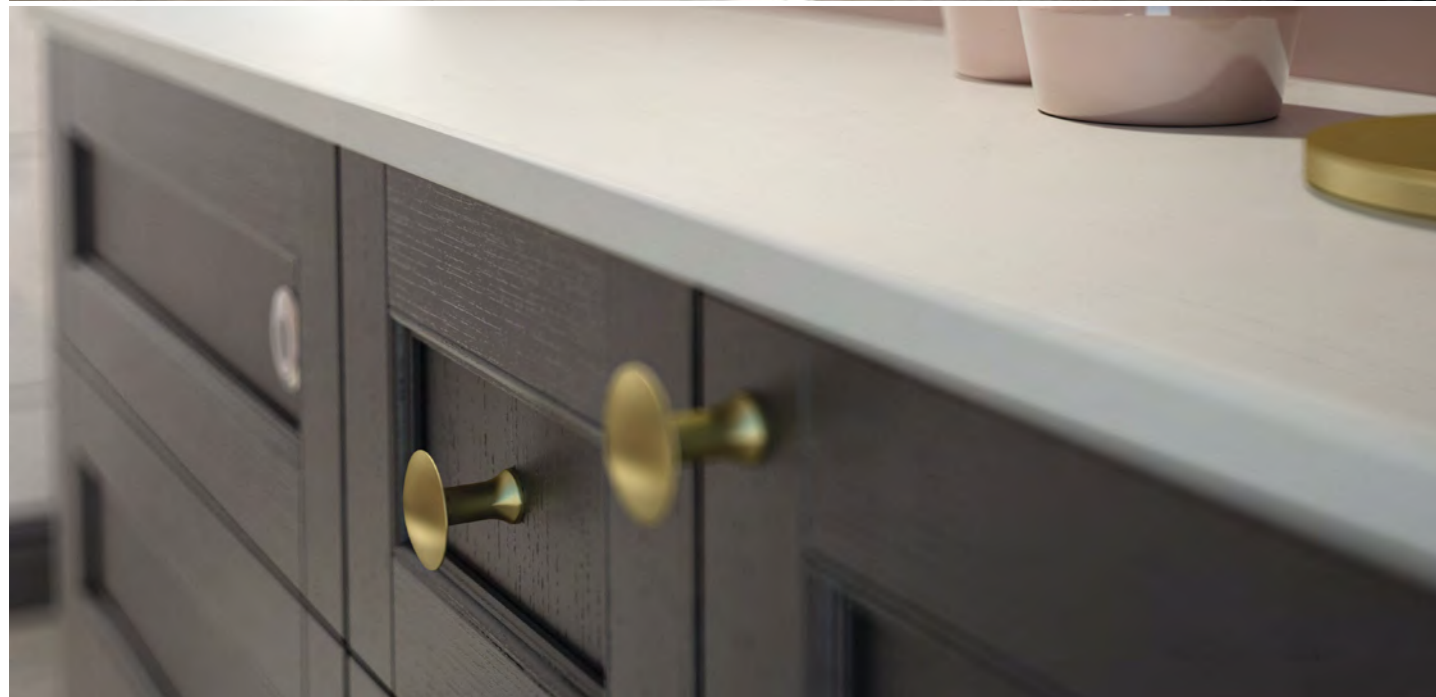

Rose Quartz and London Grey

Mix and matching your painted furniture finishes in your bathroom can create a striking look. Here we have teamed the sophisticated yet contrasting Rose Quartz and London Grey finishes and completed the look with hints of brass accent detailing.

GET THE LOOK

Finish: Rose Quartz & London Grey
Worktop: Polaris White 20mm Coralux Solid Surface
Handle: Brushed Brass Knob

Sanitaryware: Rodin
Brassware: Razo
Wall tiles: Venetian Marble Mosaic
Floor tiles: Driftwood Plank

Emerald Green

Vibrant green and pure white is a stunning combination that works well in this cleverly planned bathroom. Tessellated tiles in glossy white contrast with the painted furniture, while brass accents complete the look.