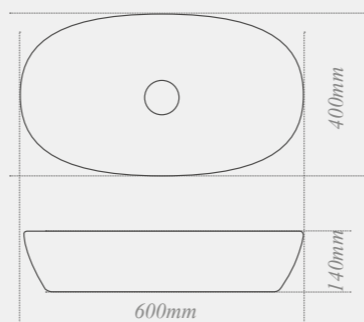

with integrated overflow and one tap hole

W: 445mm D: 310mm H: 85mm

**Opula sit-on washbasin**

ideal for use with wall mounted or deck mounted taps. This basin does not have an overflow

W: 600mm D: 400mm H: 140mm