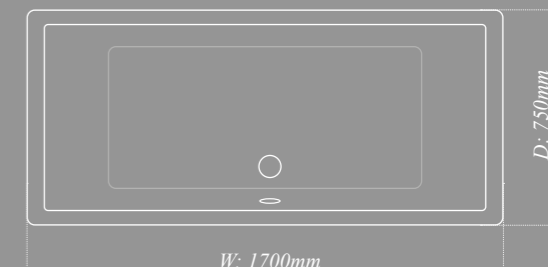

W: 1700mm D: 750mm H: 520-640mm