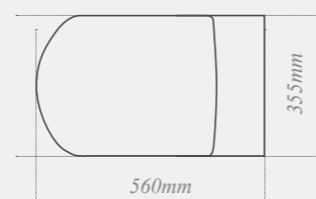

Quantum Classical

Monet Round