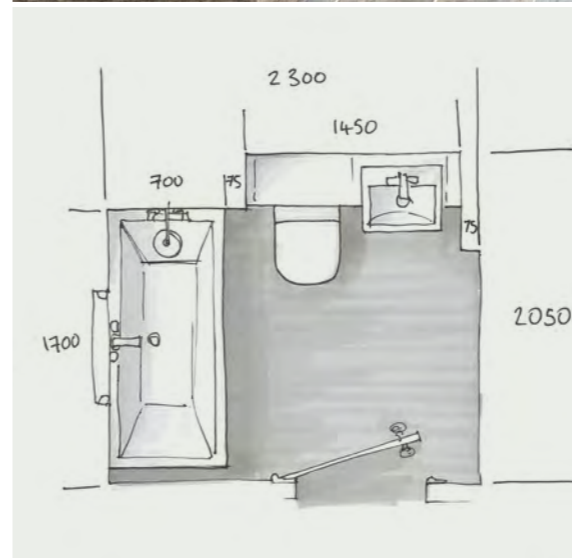

Bella *in* White Gloss *and* Durham Oak

Gleaming White Gloss and beautifully textured Durham Oak form the perfect visual contrast in this lovely bathroom, while chunky i-Line framing ensures a precise fit in the alcove. Feature tiling adds further colour and texture.