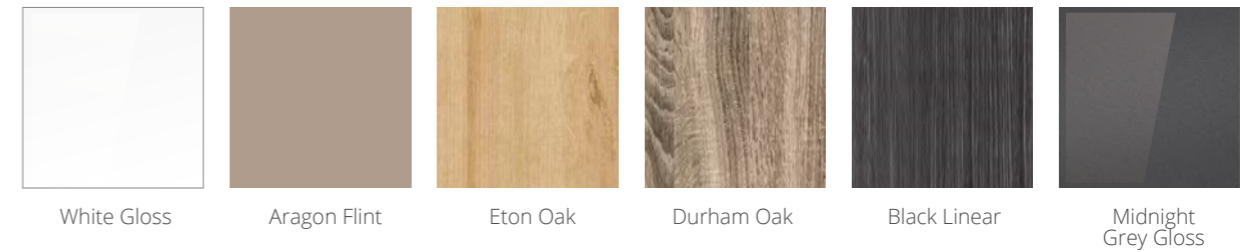

50mm i-Line Framing and worktop finishes