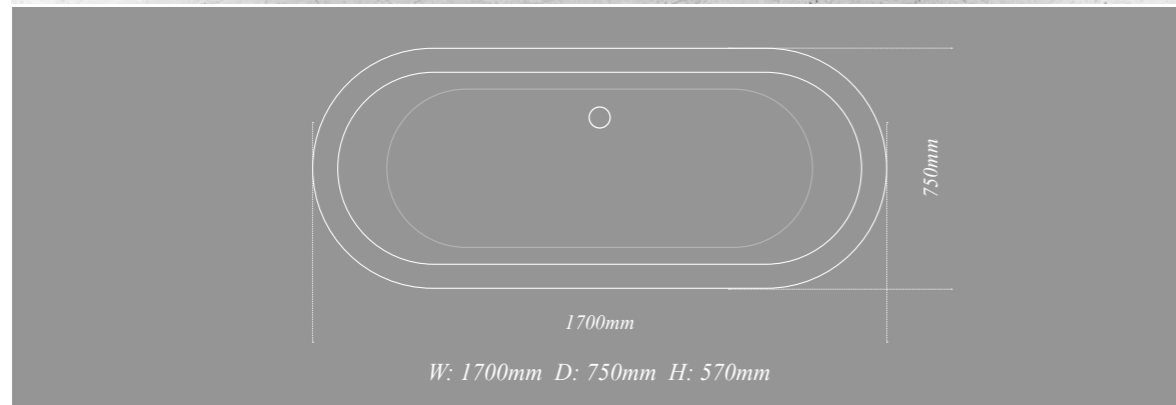

This bath is not suitable for deck-mounted brassware