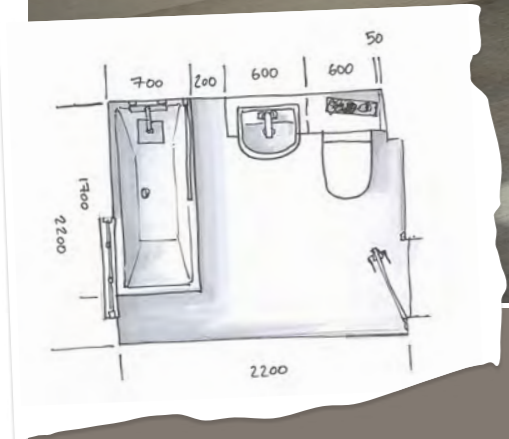

Sandwashed White

Contemporary Fitted is designed to perfectly suit your space, choose from a wide range of units and sizes. Our mirror cabinets feature framed double sided mirror doors and include two fixed glass shelves positioned to accommodate taller items, with optional internal sensor lighting.

GET THE LOOK

- **Finish:** Sandwashed White
- **Handle trim:** Chrome effect
- **Worktop:** Sandstorm 22mm Coralux Solid Surface
- **Sanitaryware:** Quantum Round
- **Bath:** Dualelle with Single Panel screen
- **Brassware:** Paleta and Aras Square shower
- **Wall tiles:** Rustic White Brick
- **Floor tiles:** Frosted Elm