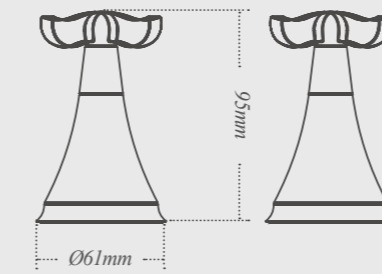

Salino deck-mounted bath overflow filler

High / Low pressure
0.2 bar: 12.2 l/m 0.5 bar: 18.3 l/m 1.0 bar: 24.9 l/m 2.0 bar: 34.6 l/m