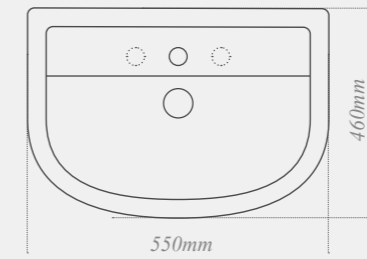

Quantum Round

Quantum Round semi-recessed washbasin
with integrated overflow, for use with a fitted washbasin unit. One or three tap hole option.