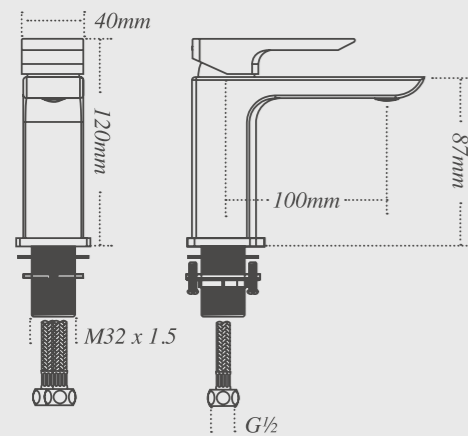

Divine short projection basin monobloc mixer tap

Available in chrome or matt black. With click-clack waste - black waste does not feature Utopia branding. High / Low pressure
0.2 bar: 5.2 l/m 0.5 bar: 7.5 l/m 1.0 bar: 11.8 l/m 3.0 bar: 17.8 l/m