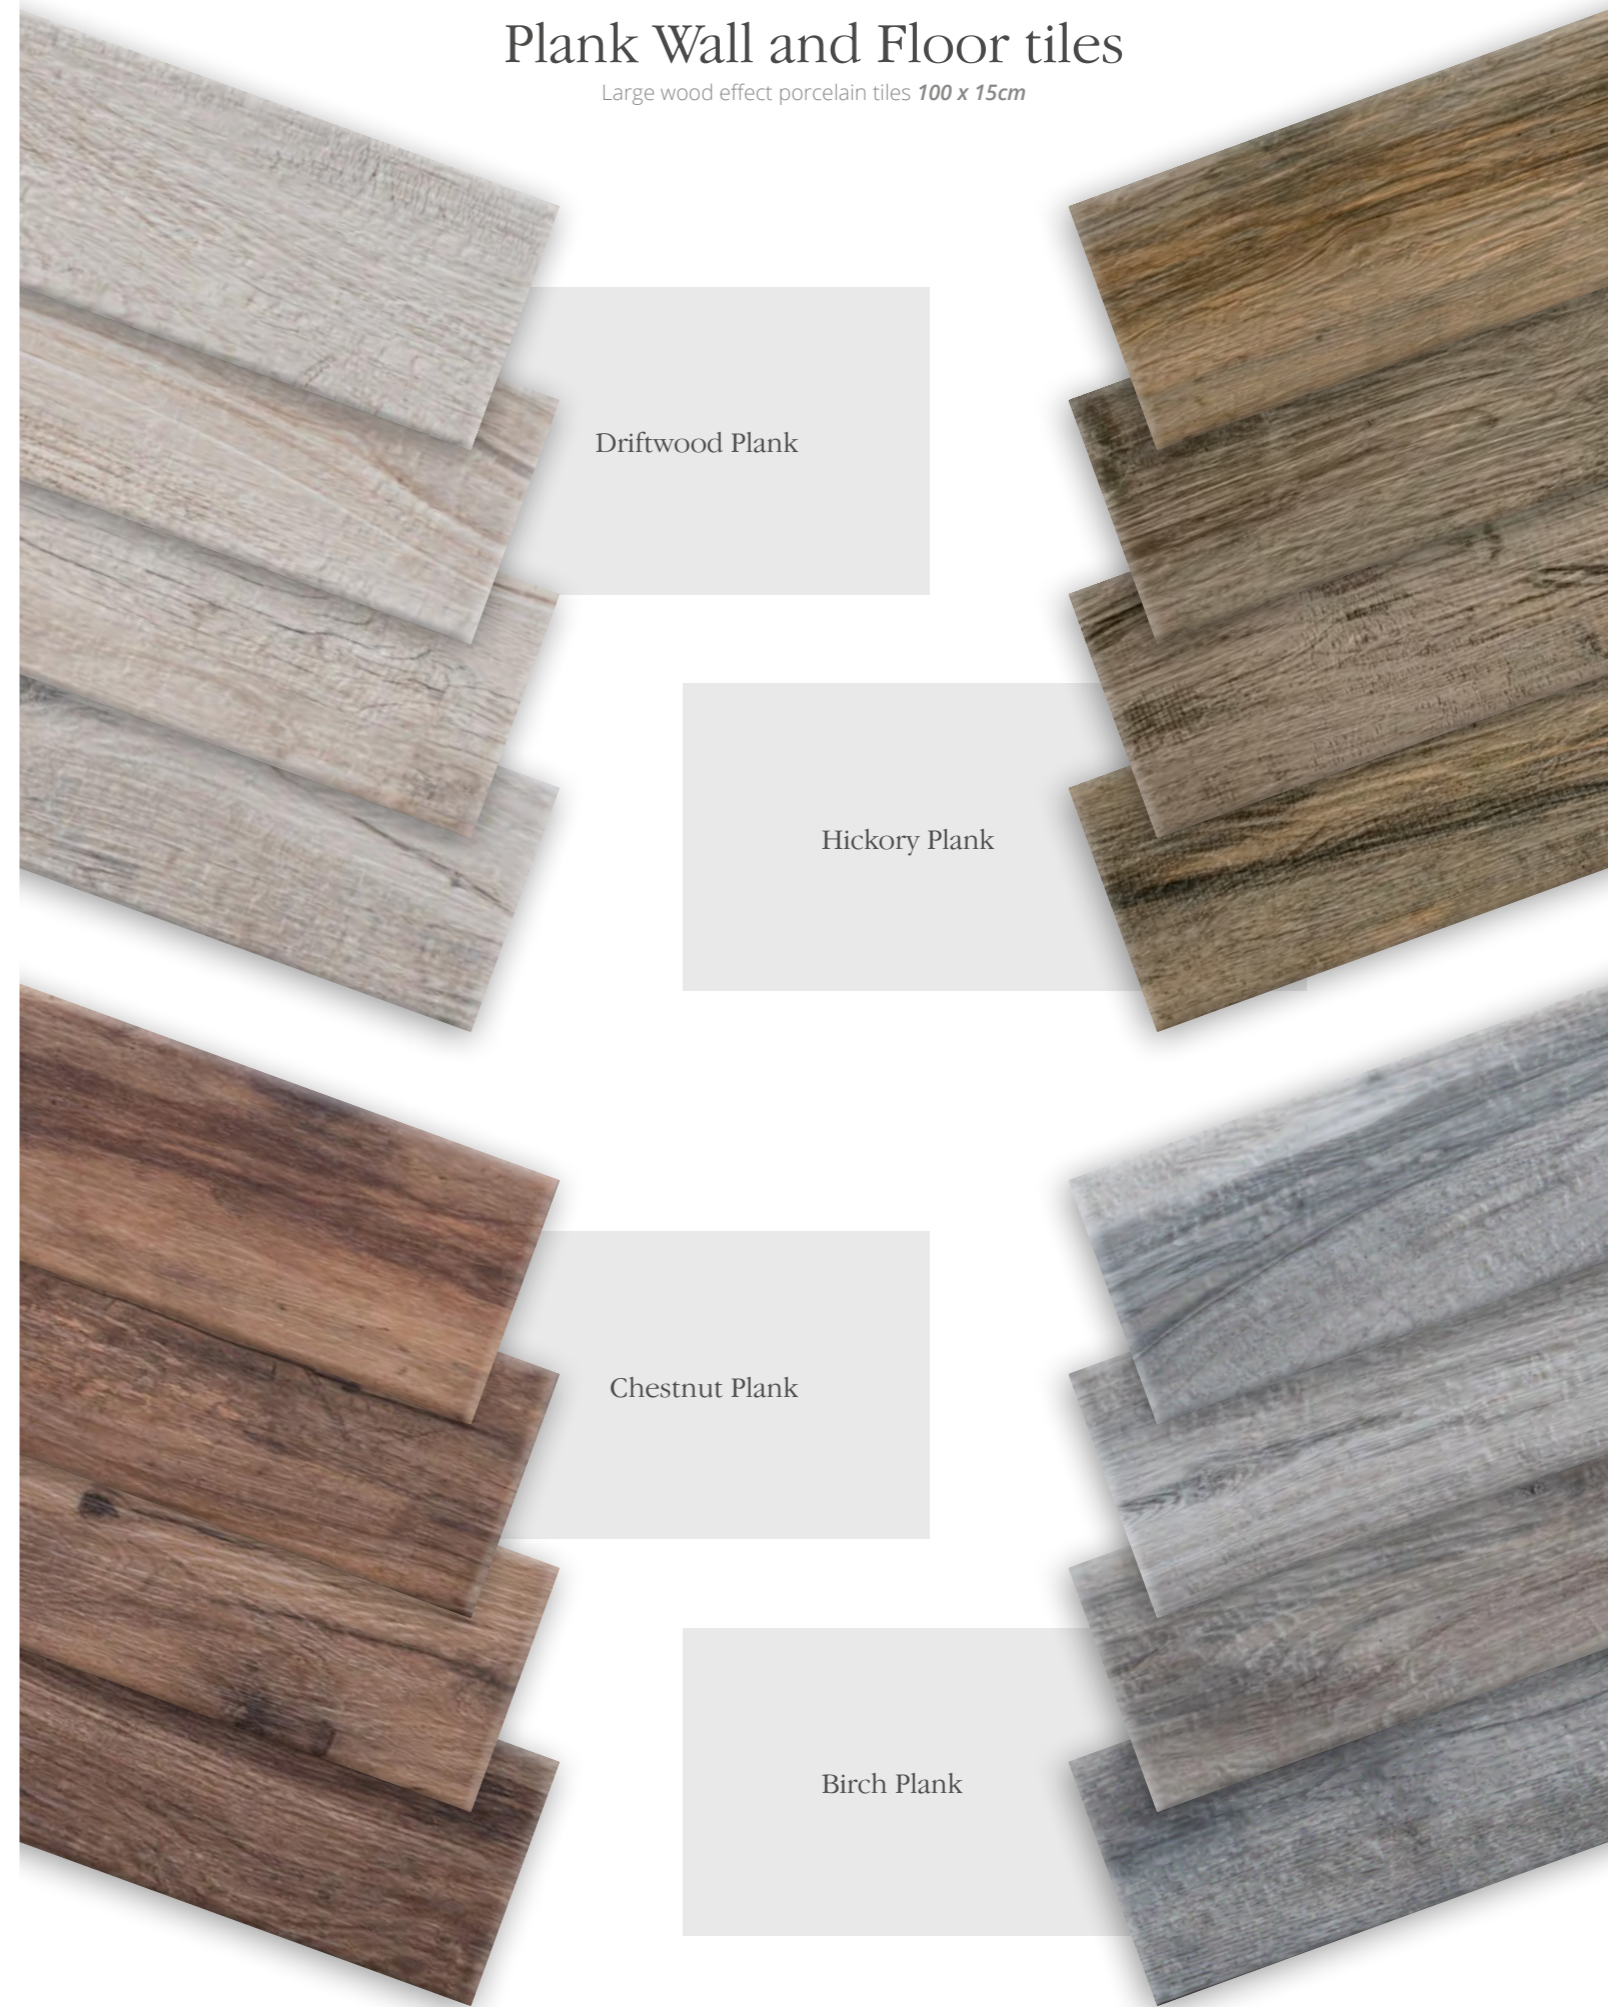

Kameo Wall tiles

Glossy Moroccan inspired ceramic tiles *12 x 12cm*

Hexo Wall tiles

Gloss hexagonal ceramic tiles *12 x 10cm*

Plank Wall and Floor tiles

Large wood effect porcelain tiles *100 x 15cm*