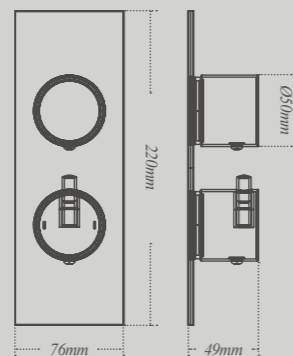

Aras Square cylindrical bar valve

with telescopic overhead kit, sliding holder, handset and ultra thin square drench head
High / Low pressure. Available in chrome or matt black.

Round concealed shower valve

1 or 2 outlet. High / Low pressure.
Available in chrome or matt black.