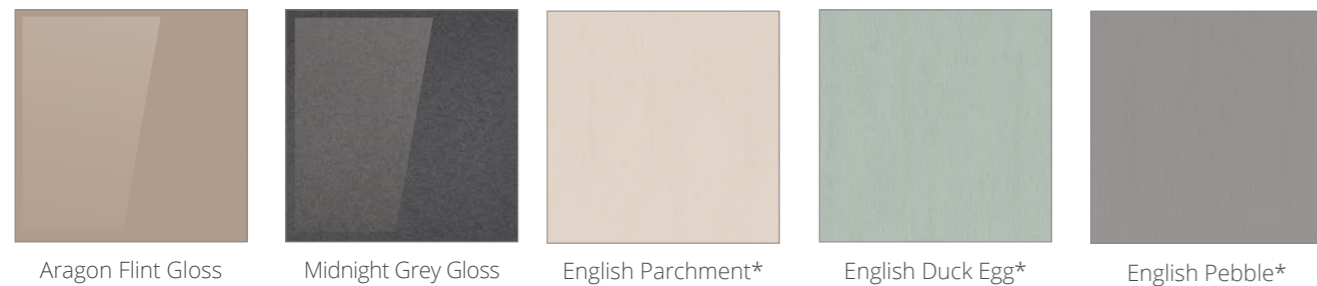

These door finishes are available in Original Fitted, i-Line, Symmetry, Geo and YOU ranges. Choose your carcass or cladding panel finish from page 15-16. Symmetry internals are Aluminium effect.

Super Matt Soft Touch door finishes

These innovative new finishes are at the very forefront of material technology and offer a truly luxurious soft touch feel and a sense of quality. They feature a higher light absorption threshold giving that super matt finish and with the micro-structure technology, helps in reducing the impact of grease marks like fingerprints.