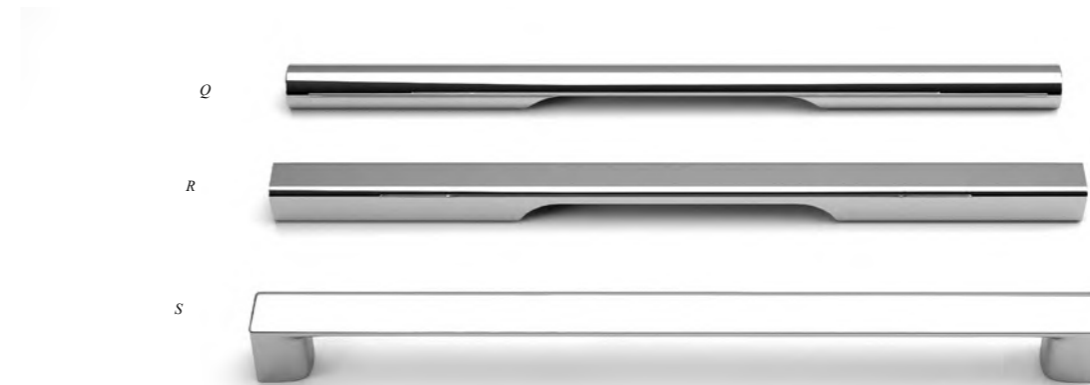

Handle options

Q. Modular tube chrome
R. Modular square chrome
S. Bold chrome square