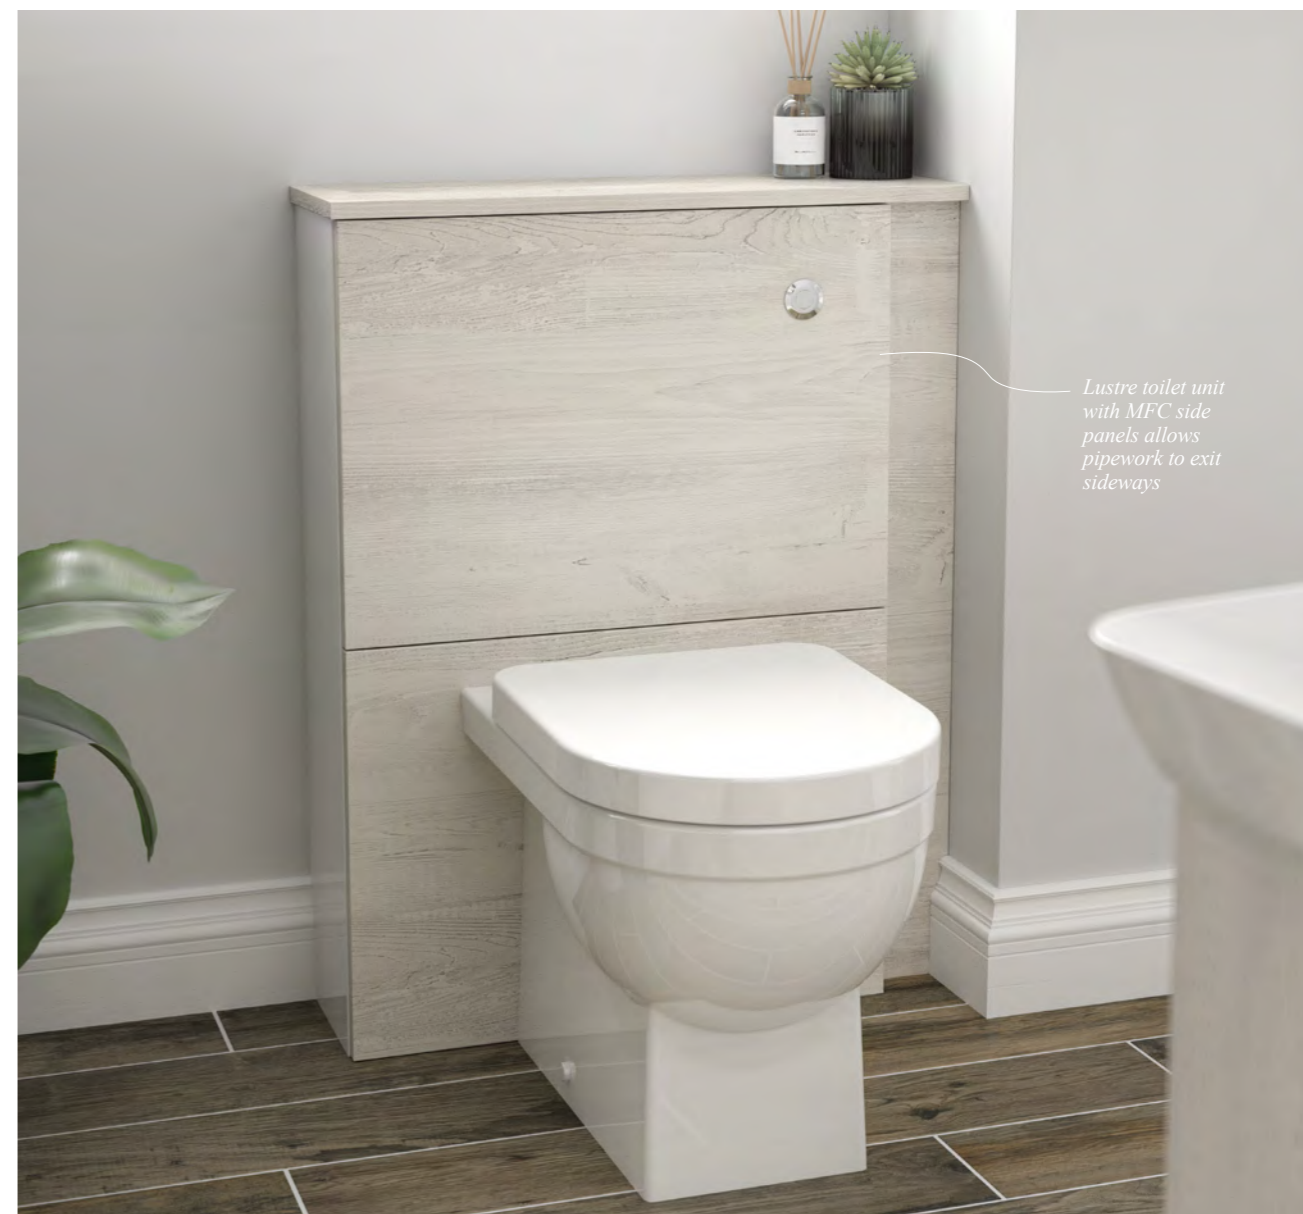

Sandwashed White *and* Everest White

Dark brick wall tiles in a high gloss finish make the perfect background for the toning shades and textures of the furniture.

Lustre toilet unit with MFC side panels allows pipework to exit sideways

GET THE LOOK

- Unit finish: Sandwashed White, Everest White Gloss and Chrome
- Brassware: Divine and Aras Square shower
- Sanitaryware: Quantum Square
- Bath: Dualelle with Single Panel screen
- Wall tiles: Mink Brick
- Floor tiles: Hickory Plank