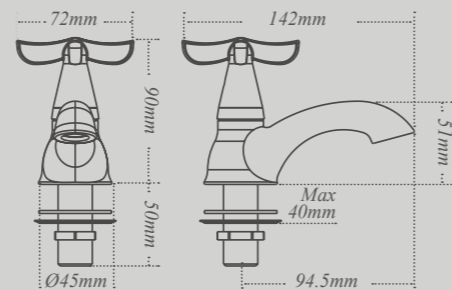

Salino

Salino three hole basin mixer tap set

With pop-up waste High / Low pressure
0.2 bar: 10.5 l/m 0.5 bar: 17.0 l/m 1.0 bar: 23.0 l/m 2.0 bar: 32.8 l/m

Salino basin monobloc mixer tap

With pop-up waste High / Low pressure
0.2 bar: 14.0 l/m 0.5 bar: 21.0 l/m
1.0 bar: 29.4 l/m 2.0 bar: 41.4 l/m

Salino three hole wall mounted mixer tap

With pop-up waste High / Low pressure
0.2 bar: 10.0 l/m 0.5 bar: 19.0 l/m
1.0 bar: 29.0 l/m 2.0 bar: 43.0 l/m

Salino hot and cold basin taps

With click-clack waste High / Low pressure
0.2 bar: 7.3 l/m 0.5 bar: 11.0 l/m
1.0 bar: 15.3 l/m 2.0 bar: 21.4 l/m

Salino three hole bath filler set

High pressure
0.2 bar: 19.1 l/m 0.5 bar: 30.3 l/m 1.0 bar: 41.8 l/m 2.0 bar: 58.5 l/m

Salino deck-mounted bath overflow filler

High / Low pressure
0.2 bar: 12.2 l/m 0.5 bar: 18.3 l/m 1.0 bar: 24.9 l/m 2.0 bar: 34.6 l/m

Salino concealed thermostatic shower valve

High / Low pressure
0.2 bar: 6.8 l/m 0.5 bar: 10.0 l/m 1.0 bar: 14.0 l/m 2.0 bar: 19.6 l/m

High / Low pressure: Suitable for high and low pressure systems, operating at 0.2 BAR and above.
High pressure: Only suitable for high pressure systems operating at 1.0 BAR and above.
Only thermostatically controlled valves should be used to operate a shower.