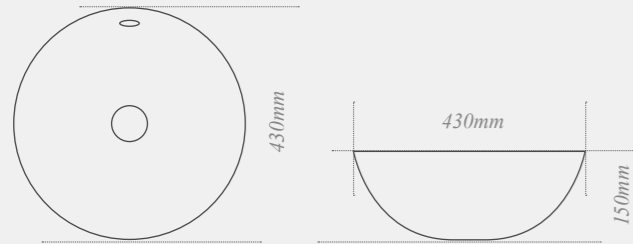

# Sit-on washbasins and Rodin toilets

**Miro sit-on washbasin**

with integrated overflow, ideal for use with wall mounted furniture

W: 430mm D: 430mm H: 150mm

**Quantum Square Elegant sit-on washbasin**

with integrated overflow and one tap hole