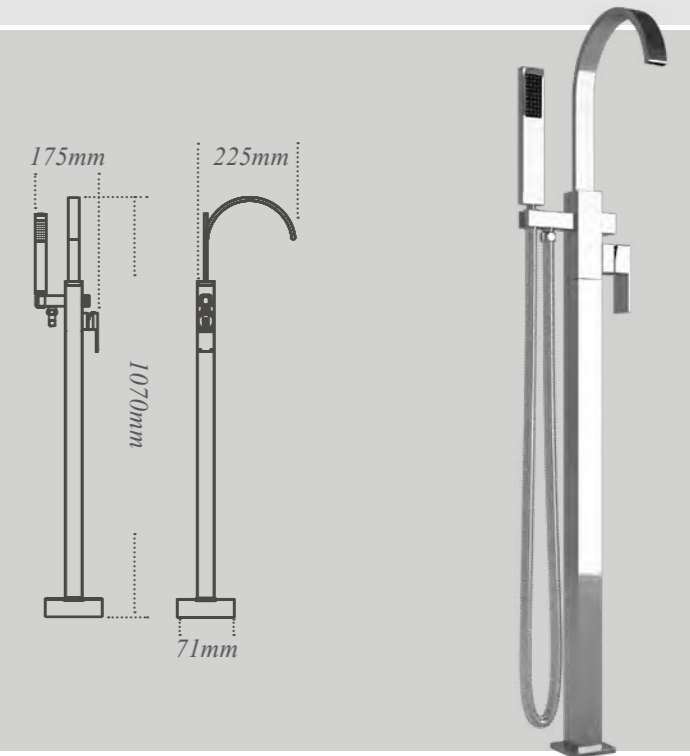

High / Low pressure: Suitable for high and low pressure systems, operating at 0.2 BAR and above.

High pressure: Only suitable for high pressure systems operating at 1.0 BAR and above.

Only thermostatically controlled valves should be used to operate a shower.