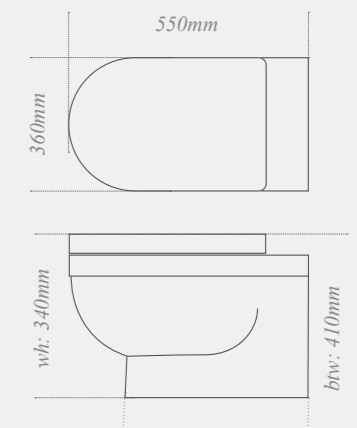

W: 360mm D: 550mm H: 340mm