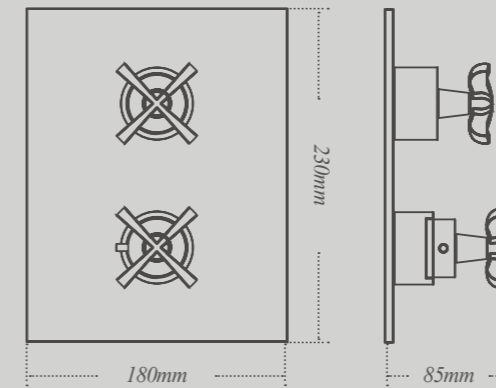

Salino concealed thermostatic shower valve

High / Low pressure
0.2 bar: 6.8 l/m 0.5 bar: 10.0 l/m 1.0 bar: 14.0 l/m 2.0 bar: 19.6 l/m

High / Low pressure: Suitable for high and low pressure systems, operating at 0.2 BAR and above.
High pressure: Only suitable for high pressure systems operating at 1.0 BAR and above.
Only thermostatically controlled valves should be used to operate a shower.