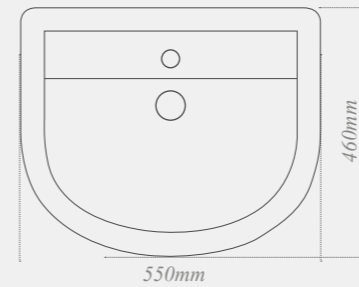

W: 550mm D: 460mm H: 160mm

Monet Round