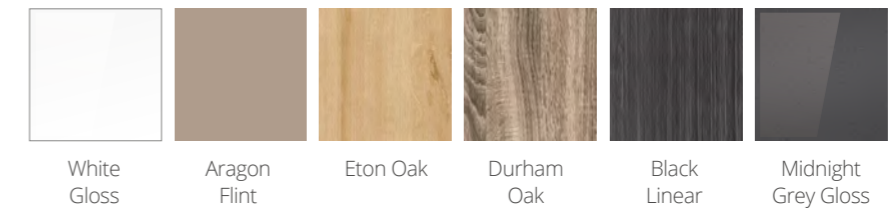

Worktop finishes

22mm Coralux Solid Surface finishes*