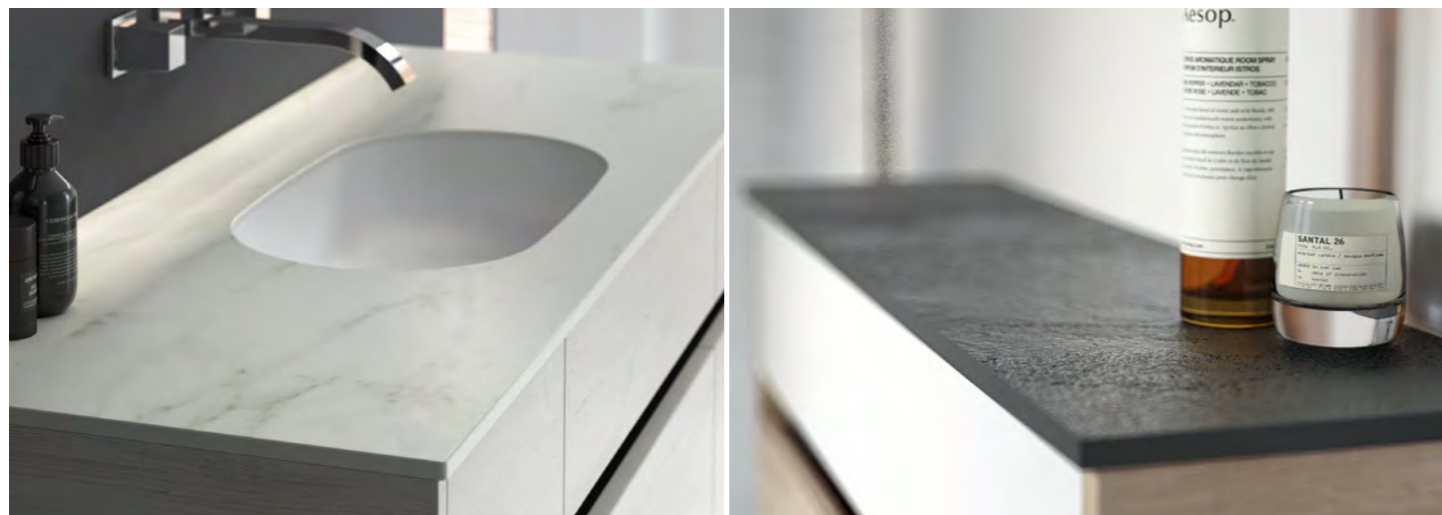

## Coralux Solid Surface worktops

Versatile and luxurious, our hand made Coralux Solid Surface worktops can be formed to fit almost any unit configuration.

22mm Coralux Solid Surface in Glacial White

22mm Coralux Solid Surface in Chalkboard

## Compact Laminate worktops

Available in our Contemporary Fitted range, Compact Laminate worktops are a sleek, low profile choice for a super contemporary look.

12mm Compact Laminate worktop in Cararra Marble