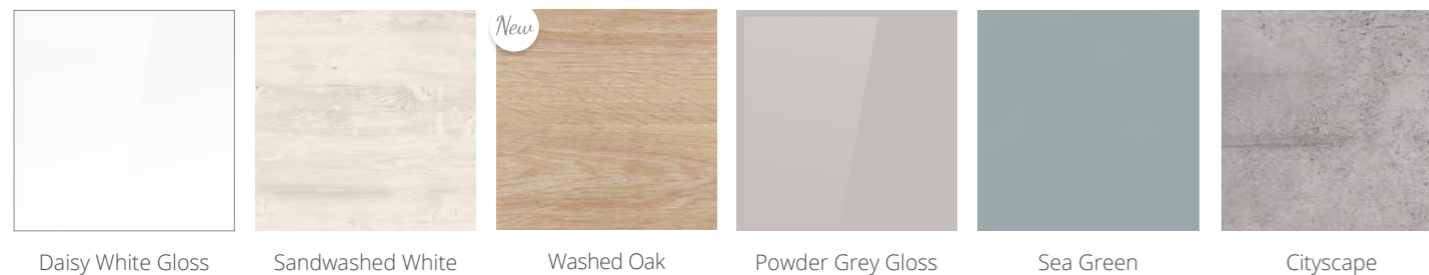

Finish options