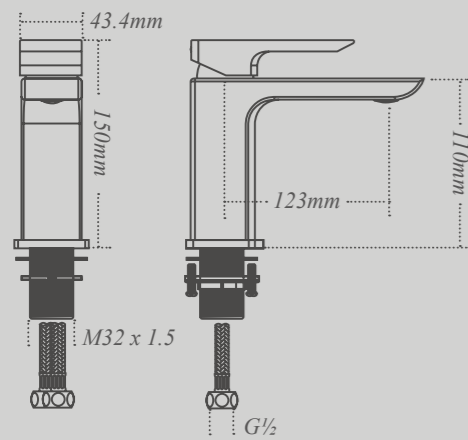

Divine tall basin monobloc mixer

Available in chrome or matt black. With click-clack waste - black waste does not feature Utopia branding. High / Low pressure
0.2 bar: 3.4 l/m 0.5 bar: 5.7 l/m 1.0 bar: 6.3 l/m

Divine bath filler

Available in chrome or matt black. High / Low pressure
0.2 bar: 8.0 l/m 0.5 bar: 12.7 l/m 1.0 bar: 17.9 l/m 3.0 bar: 31.5 l/m