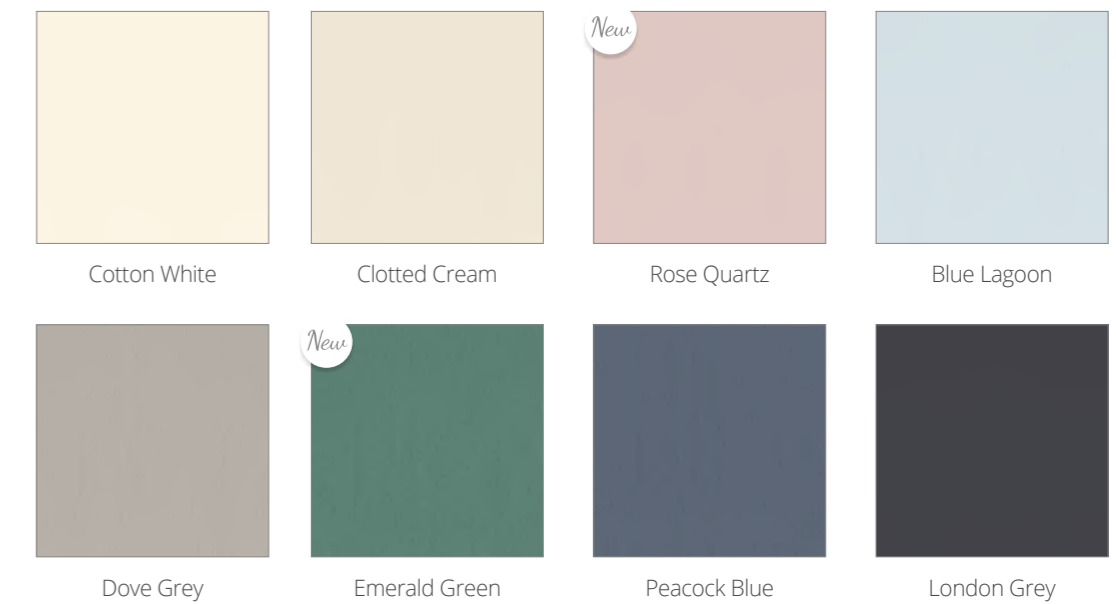

Great British Bathrooms

ROSEBERRY

Our Roseberry range features eight stunning painted solid timber doors. Carcasses are Eton Oak.