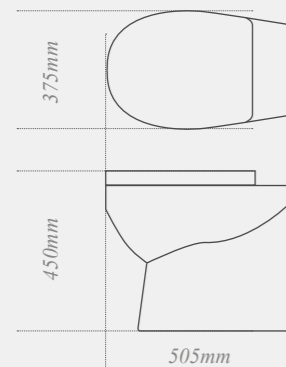

Matese

Matese semi-recessed washbasin
with integrated overflow and one tap hole, for use with a fitted washbasin unit.

W: 560mm D: 480mm H: 185mm

Matese cloakroom semi-recessed washbasin
with integrated overflow and one tap hole, for use with a reduced depth fitted washbasin unit.

W: 440mm
D: 350mm
H: 155mm

Matese short projection semi-recessed washbasin
with integrated overflow and one tap hole, for use with a reduced depth fitted washbasin unit.

W: 555mm
D: 360mm
H: 155mm

Short on space?
The Matese toilet measures just 505mm front to back, offering the perfect toilet solution for smaller spaces

Matese back-to-wall toilet
with soft close seat.
Ideal for use with a toilet unit.
Short projection depth of only 505mm

W: 375mm D: 505mm H: 450mm

Quantum Round

Quantum Round semi-recessed washbasin
with integrated overflow, for use with a fitted washbasin unit. One or three tap hole option.

W: 550mm D: 460mm H: 160mm

Quantum Round cloakroom semi-recessed washbasin

with integrated overflow, for use with a reduced depth fitted washbasin unit. One or two tap hole option.

W: 450mm
D: 355mm
H: 135mm

Quantum Round short projection semi-recessed washbasin

with integrated overflow, for use with a reduced depth fitted washbasin unit. One or two tap hole option.

W: 550mm
D: 355mm
H: 160mm

Quantum Round back-to-wall toilet
with soft close seat. Ideal for use with a toilet unit
Roseberry co-ordinating painted seat available

W: 360mm D: 550mm H: 410mm

Quantum Round wall-hung toilet
with soft close seat. Ideal for use with a toilet unit
Roseberry co-ordinating painted seat available

W: 360mm D: 550mm H: 340mm