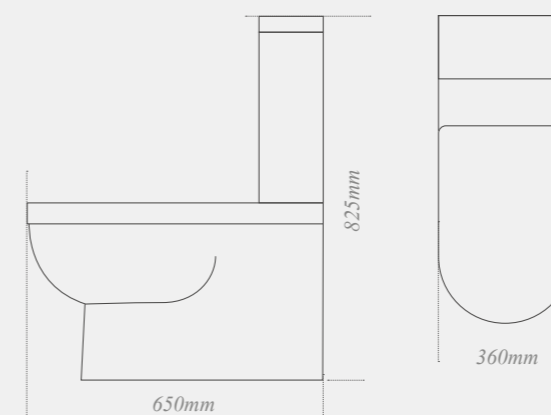

Quantum Square close coupled back-to-wall toilet
with soft close seat and dual flush cistern

W: 360mm
D: 650mm
H: 825mm