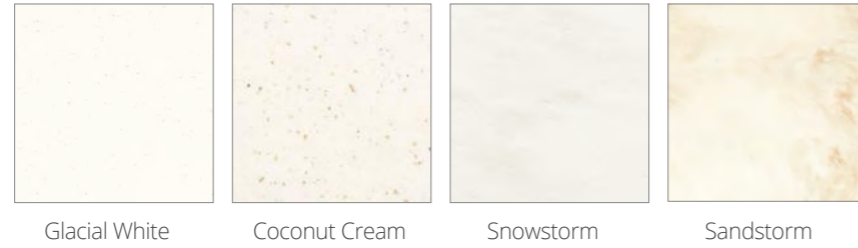

Worktop finishes

22mm Coralux Solid Surface finishes