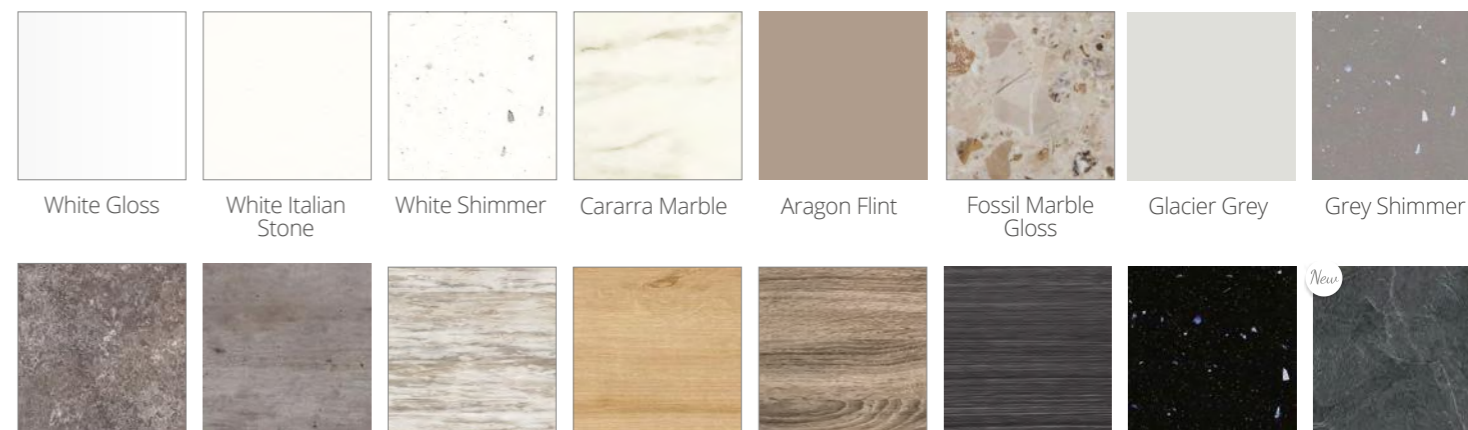

22mm Laminate worktop finishes

White Gloss

White Italian Stone

White Shimmer

Cararra Marble

Aragon Flint

Fossil Marble Gloss

Glacier Grey

Grey Shimmer

Luna

Grey Concrete

Coastal Oak

Eton Oak

Durham Oak

Black Linear

Black Shimmer

Graphite Italian Stone