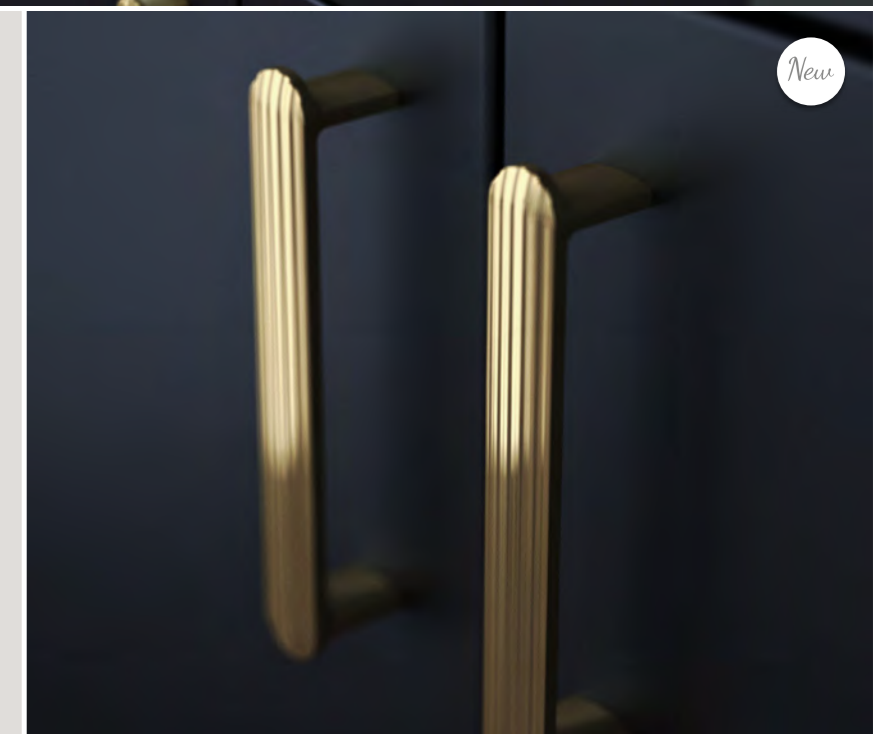

GET THE LOOK

- *Door finish:* Azure Blue
- *Carcass finish:* Black Linear (not visible)
- *Cladding finish:* Azure Blue
- *Worktop:* All-in-one integrated Coralux washbasin work surface
- *Handle:* Brushed Brass Bar
- *Sanitaryware:* Rodin
- *Bath:* Dualelle with Double Panel screen
- *Brassware:* Divine with Aras Square shower
- *Wall tiles:* Arctic
- *Floor tiles:* Chestnut Plank