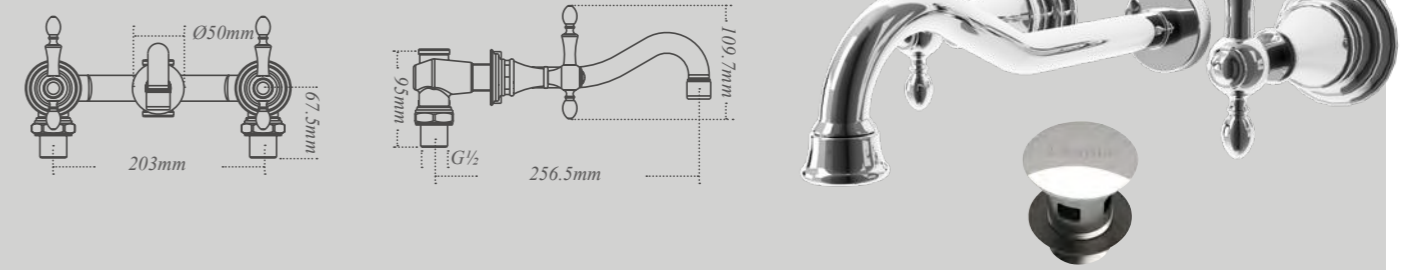

Regent three hole wall mounted basin mixer

With click-clack waste High / Low pressure
0.2 bar: 10.0 l/m 0.5 bar: 19.0 l/m 1.0 bar: 29.0 l/m 3.0 bar: 43.0 l/m