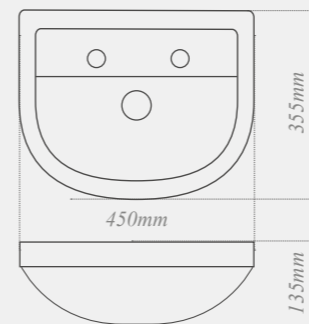

W: 550mm D: 460mm H: 160mm

Quantum Round cloakroom semi-recessed washbasin

with integrated overflow, for use with a reduced depth fitted washbasin unit. One or two tap hole option.