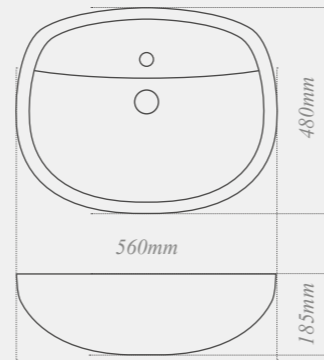

Matese

Matese semi-recessed washbasin
with integrated overflow and one tap hole, for use with a fitted washbasin unit.