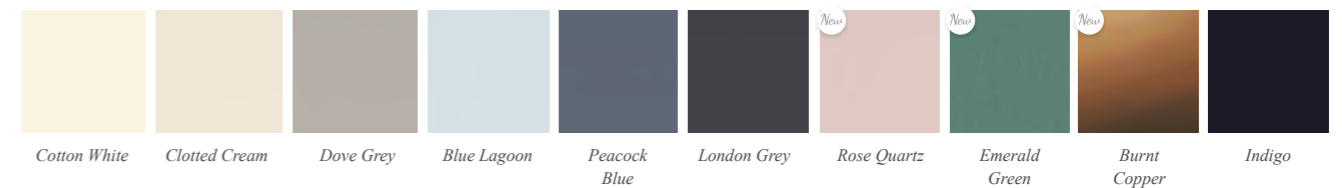

Painted skirt finishes

This bath is available in any of the following painted or metallic finishes, or you can opt for a White Gloss bath skirt.