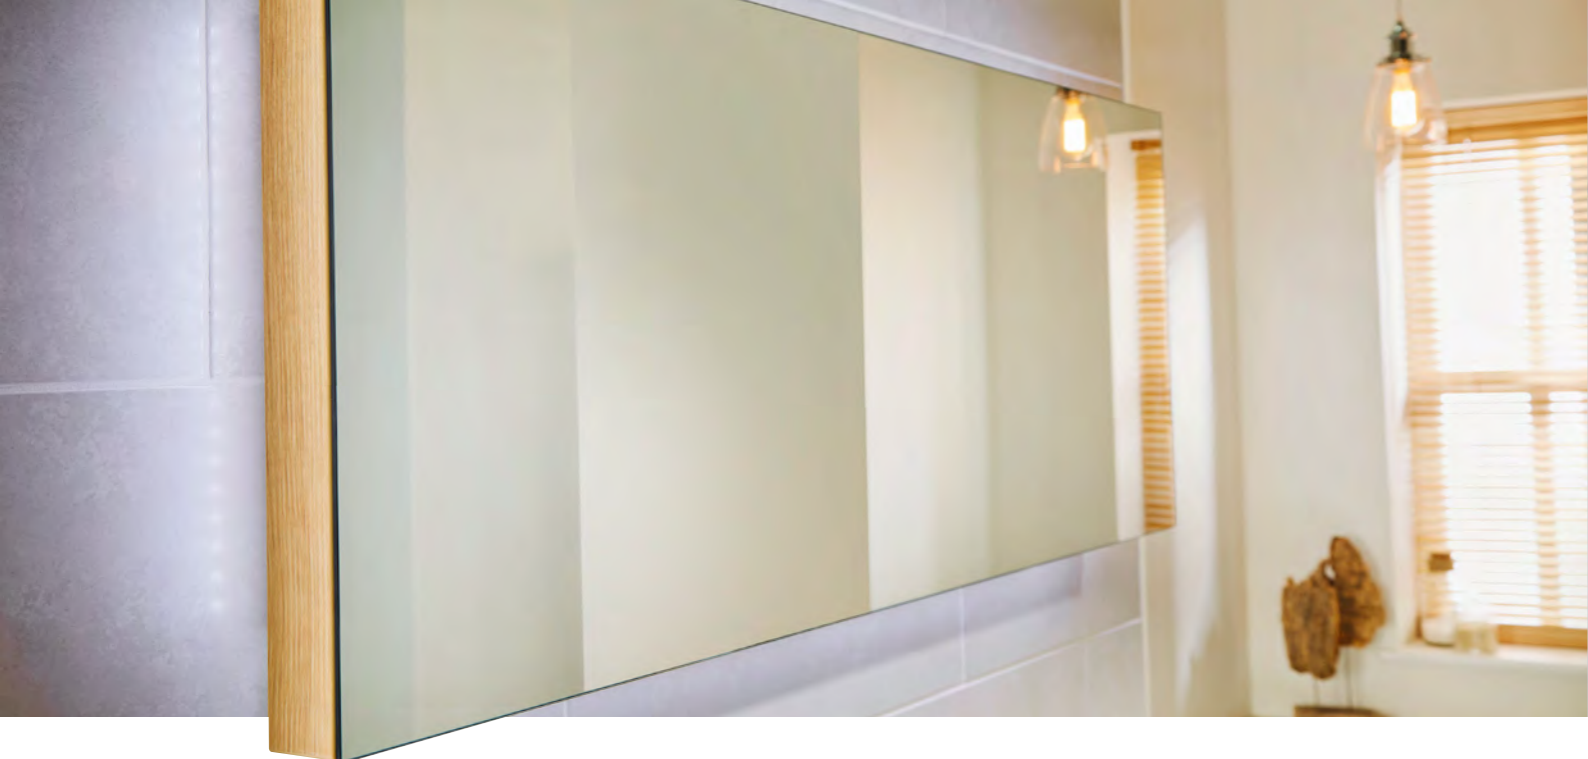

## Deluxe Mirrors

Packed with the latest technological advances, our deluxe mirrors combine elegant styling with exceptional features.

Lustre illuminated mirror cabinet

Features optional integrated Bluetooth audio, LED lighting and sensor operation. Doors are mirrored on both sides to give a panoramic reflection when open. Available in 3 widths.  
600 / 800 / 1000 x 500mm

Opula illuminated mirror with glass shelf

Features optional integrated Bluetooth audio, demister, LED lighting and sensor operation. Available in 3 widths.

820 / 1220 / 1620 x 500mm