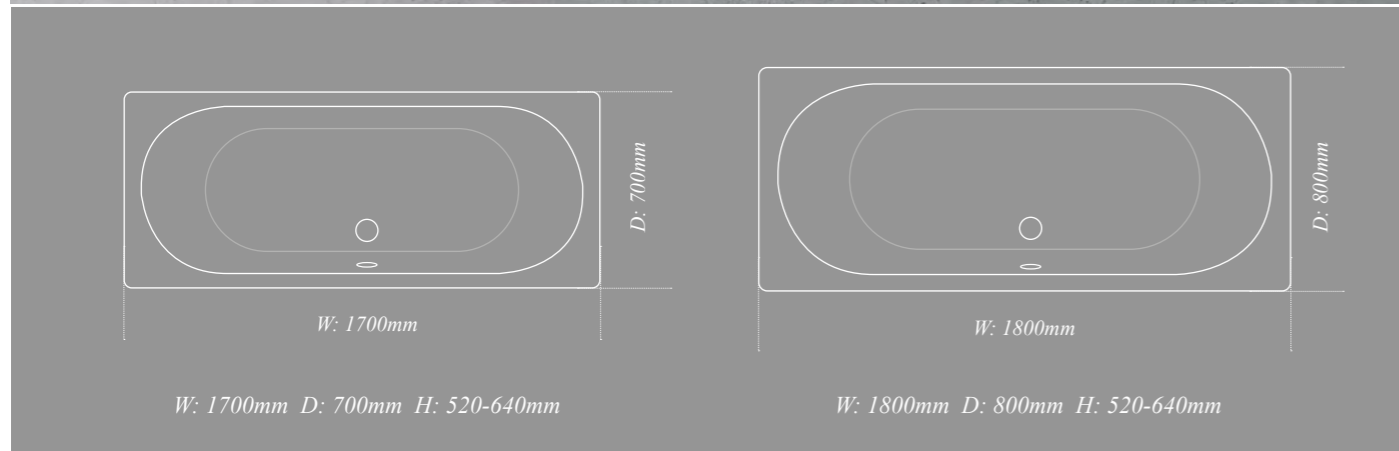

Roundelle bath

Roundelle baths are available in two sizes. This double ended bath features soft internal curves for luxurious bathing and distinctive style. Complementary single or double panel infold bath screens are available in the range.

We recommend brassware to be fitted in the positions indicated above with waste and overflow away from the wall and brassware against the wall. Refer to brassware fitting instructions for further details.

Symmetry bath

With the same stunning curves as the furniture range, the Symmetry shower bath is the ideal solution for a recess or corner. The optional curved shower screen is perfectly contoured to the edge of the bath, and there's even an optional integrated storage unit for toiletries and cleaning products.

We recommend brassware to be fitted in the positions indicated above with waste and overflow away from the wall and brassware against the wall. Refer to brassware fitting instructions for further details.

Bath features triple layer Resinite Technology

You can use a shower over this bath

Painted bath panels available

Bath features triple layer Resinite Technology

You can use a shower over this bath