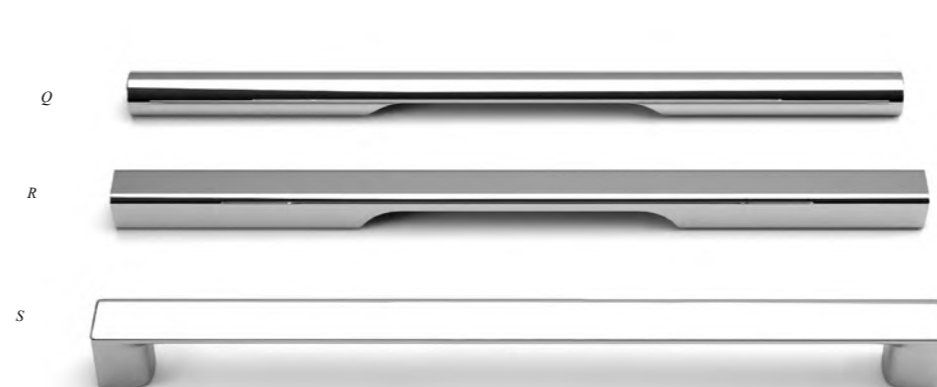

Handle options

Q. Modular tube chrome
R. Modular square chrome
S. Bold chrome square