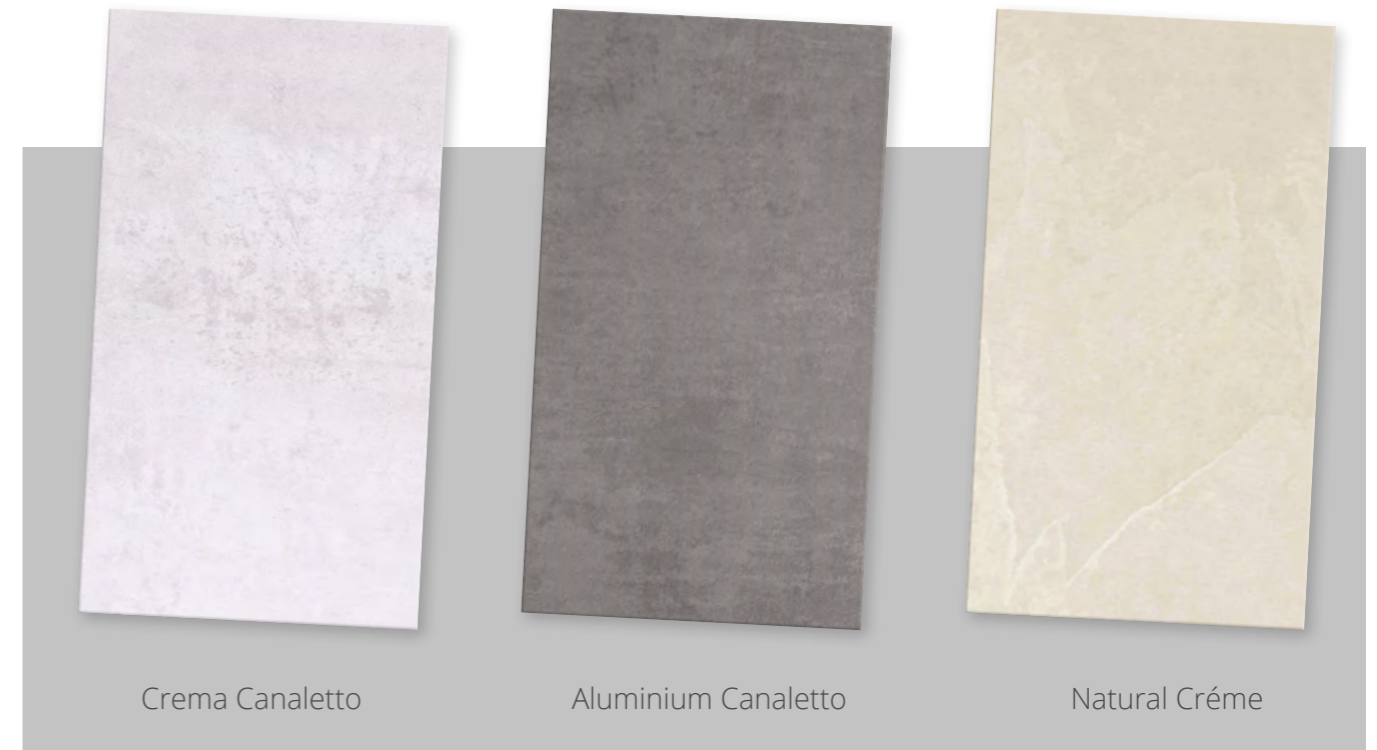

Stone effect Wall tiles

Stone effect ceramic tiles 59.2 x 33.3cm (Natural Crème is 59.2 x 31.6cm)

Crema Canaletto

Aluminium Canaletto

Natural Crème