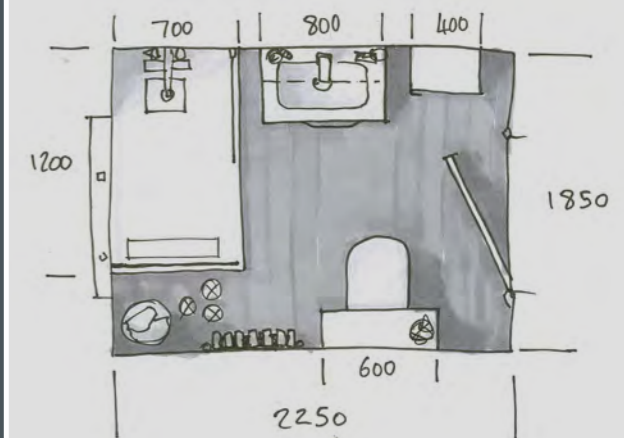

LED Under-unit illumination is standard on Halo units

Powder Grey Gloss

Old and new meet in complete harmony in this period property brought right up to date with contemporary Halo furniture in sophisticated Powder Grey Gloss. Simple wall mounted cabinets retain the integrity of the room while the Matt Coralux Solid Surface basin and Paletto tap adds a touch of elegant luxury.

GET THE LOOK

Finish: Powder Grey Gloss Sanitaryware: Matt Coralux Solid Surface basin Brassware: Paletto Wall tiles: Rustic Smoked Brick Floor tiles: Zinc White