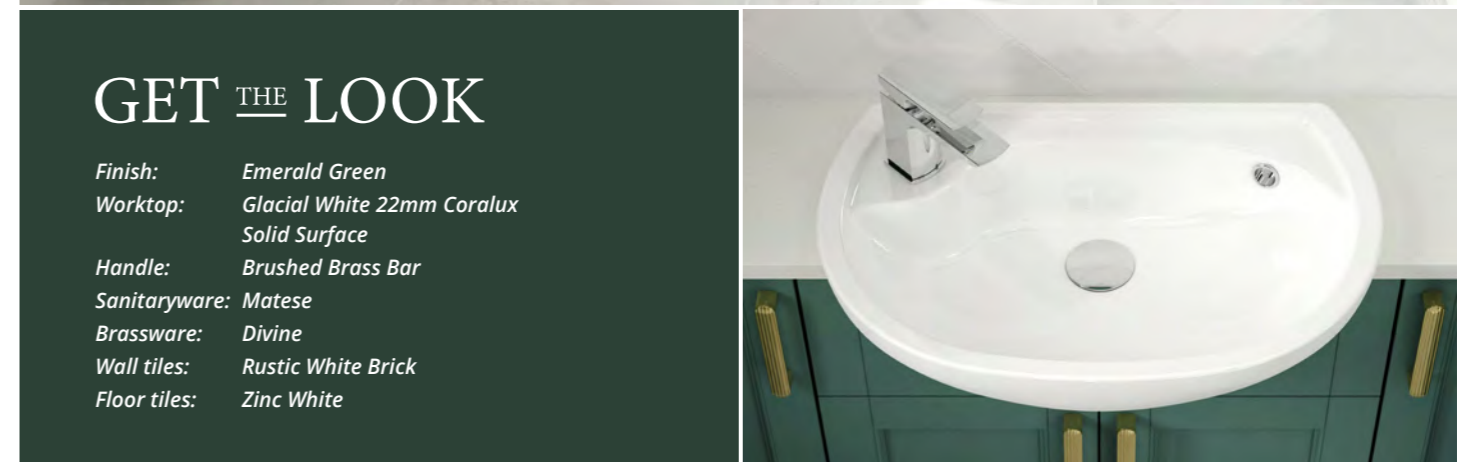

GET THE LOOK

Finish: Emerald Green
Worktop: Glacial White 22mm Coralux Solid Surface
Handle: Brushed Brass Bar
Sanitaryware: Matese
Brassware: Divine
Wall tiles: Rustic White Brick
Floor tiles: Zinc White