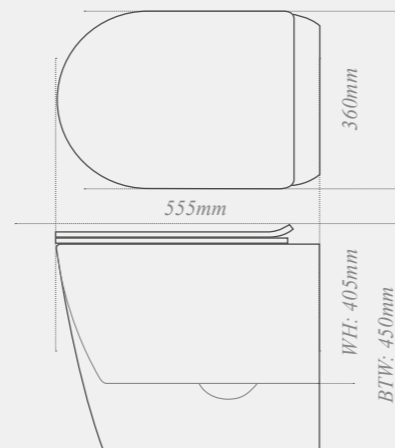

W: 360mm D: 555mm H: 405mm