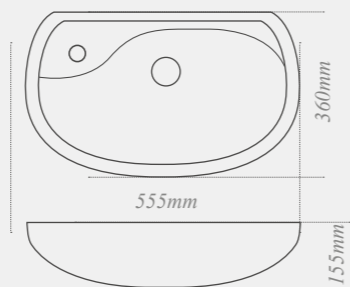

W: 440mm
D: 350mm
H: 155mm

Matese short projection semi-recessed washbasin
with integrated overflow and one tap hole, for use with a reduced depth fitted washbasin unit.

W: 555mm
D: 360mm
H: 155mm