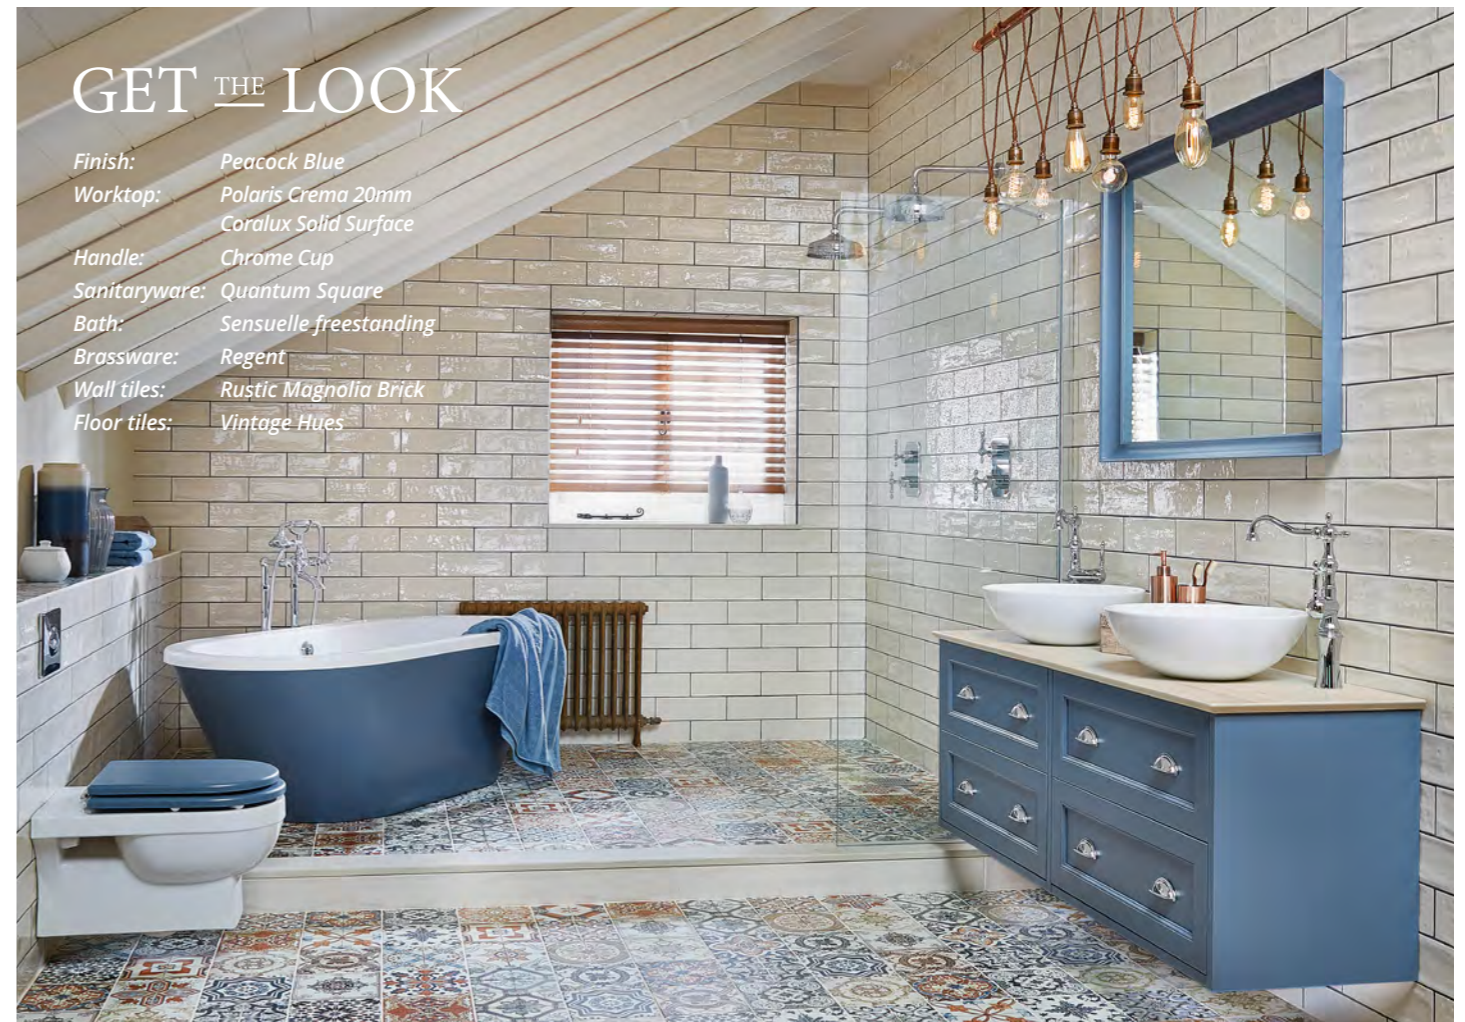

GET THE LOOK

<i>Finish:</i>	<i>Peacock Blue</i>
<i>Worktop:</i>	<i>Polaris Crema 20mm Coralux Solid Surface</i>
<i>Handle:</i>	<i>Chrome Cup</i>
<i>Sanitaryware:</i>	<i>Quantum Square</i>
<i>Bath:</i>	<i>Sensuelle freestanding</i>
<i>Brassware:</i>	<i>Regent</i>
<i>Wall tiles:</i>	<i>Rustic Magnolia Brick</i>
<i>Floor tiles:</i>	<i>Vintage Hues</i>