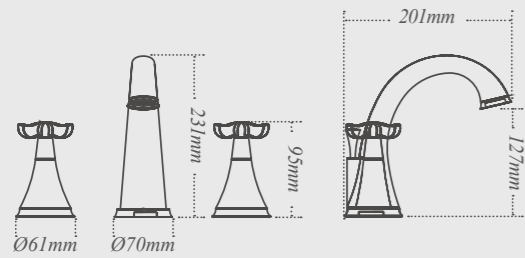

Salino

Salino three hole basin mixer tap set

With pop-up waste High / Low pressure
0.2 bar: 10.5 l/m 0.5 bar: 17.0 l/m 1.0 bar: 23.0 l/m 2.0 bar: 32.8 l/m

Salino basin monobloc mixer tap

With pop-up waste High / Low pressure
0.2 bar: 14.0 l/m 0.5 bar: 21.0 l/m
1.0 bar: 29.4 l/m 2.0 bar: 41.4 l/m

Salino three hole wall mounted mixer tap

With pop-up waste High / Low pressure
0.2 bar: 10.0 l/m 0.5 bar: 19.0 l/m
1.0 bar: 29.0 l/m 2.0 bar: 43.0 l/m

Salino hot and cold basin taps

With click-clack waste High / Low pressure
0.2 bar: 7.3 l/m 0.5 bar: 11.0 l/m
1.0 bar: 15.3 l/m 2.0 bar: 21.4 l/m

Salino three hole bath filler set

High pressure
0.2 bar: 19.1 l/m 0.5 bar: 30.3 l/m 1.0 bar: 41.8 l/m 2.0 bar: 58.5 l/m

Salino deck-mounted bath overflow filler

High / Low pressure
0.2 bar: 12.2 l/m 0.5 bar: 18.3 l/m 1.0 bar: 24.9 l/m 2.0 bar: 34.6 l/m

Salino concealed thermostatic shower valve

High / Low pressure
0.2 bar: 6.8 l/m 0.5 bar: 10.0 l/m 1.0 bar: 14.0 l/m 2.0 bar: 19.6 l/m

High / Low pressure: Suitable for high and low pressure systems, operating at 0.2 BAR and above.
High pressure: Only suitable for high pressure systems operating at 1.0 BAR and above.
Only thermostatically controlled valves should be used to operate a shower.