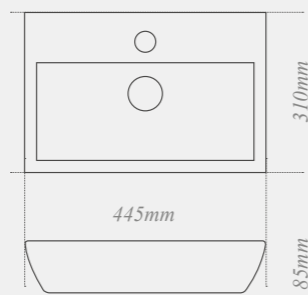

W: 445mm D: 310mm H: 85mm