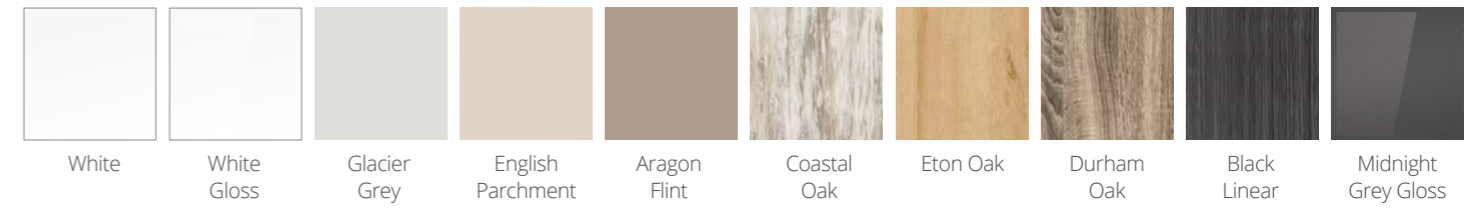

Carcass finishes

Choose a carcass finish to complement your chosen door colour.

50mm i-Line Framing and worktop finishes

For a contemporary look, add 50mm i-Line framing.