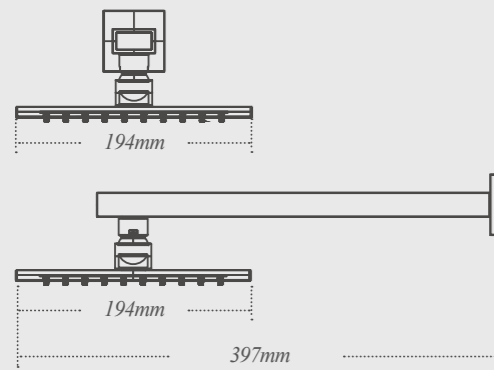

Overhead showerheads

Square wall mounted showerhead

Available in chrome or matt black.

Square ceiling showerhead

Round ceiling showerhead

Traditional wall mounted showerhead

Traditional ceiling showerhead

Round wall mounted showerhead

Available in chrome or matt black.

Round riser rail kit

Available in chrome or matt black.

With integrated wall elbow, three mode handset and smooth hose.

Square riser rail kit

Available in chrome or matt black.

With integrated wall elbow, three mode handset and smooth hose.

Hand held shower

Available in chrome or matt black.

With integrated wall elbow and smooth hose.