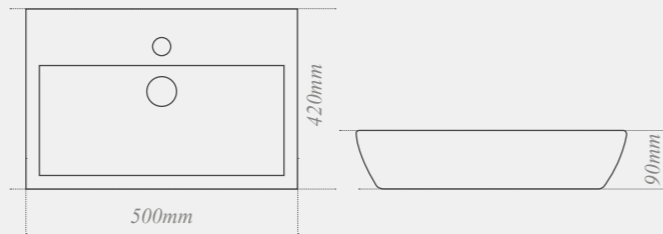

Quantum Square Elegant cloakroom sit-on washbasin

Opula sit-on washbasin

W: 500mm D: 420mm H: 90mm