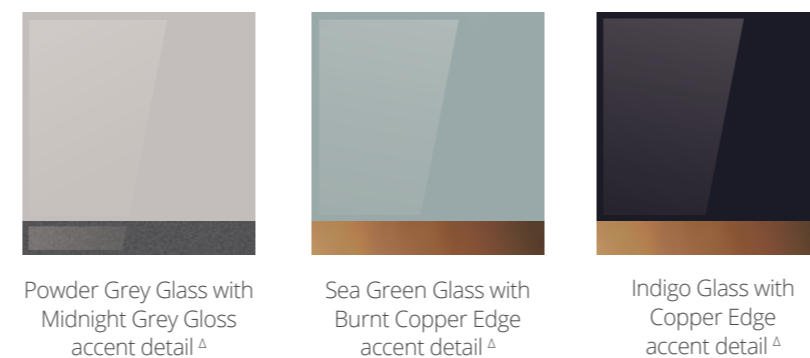

These door finishes are available in Original Fitted, i-Line, Symmetry, Geo and YOU ranges. Choose your carcass or cladding panel finish from page 15-16. Symmetry internals are Aluminium effect.

Super Matt Soft Touch door finishes

These innovative new finishes are at the very forefront of material technology and offer a truly luxurious soft touch feel and a sense of quality. They feature a higher light absorption threshold giving that super matt finish and with the micro-structure technology, helps in reducing the impact of grease marks like fingerprints.

* The Original Fitted Amelia doorstyle is only available in these finishes, all other doorstyles are available in any of the above finishes.

Original Fitted and i-Line fitted doors have a vertical grain direction, with the exception of Black Linear which is horizontal. Symmetry, Geo, You and i-Line doors all have horizontal grain direction. We aim to represent the finishes in this brochure as accurately as possible. However, due to the limitations of the printing processes used we cannot guarantee a perfect match. Please visit www.utopiagroup.com/samples to request free samples of Utopia finishes.

halo

LUSTRE

Opala

^ΔThe reverse of your drawer will be Burnt Copper when selecting Sea Green or Indigo and it will be Midnight Grey Gloss when selecting Powder Grey.

CONTEMPORARY

FITTED FURNITURE

Choose matching or contrasting top and bottom fascias. Carcasses are Powder Grey.

Great British Bathrooms

ROSEBERRY

Our Roseberry range features eight stunning painted solid timber doors. Carcasses are Eton Oak.

DOWNTON

Elegant freestanding traditional furniture in wood effect and painted wood effect finishes. Internals are Parchment.