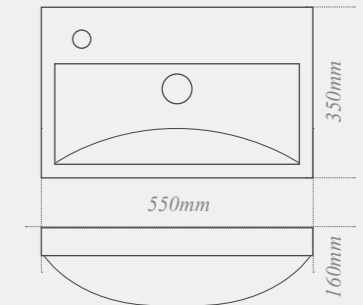

W: 560mm D: 460mm H: 160mm

with integrated overflow and one tap hole, for use with a fitted washbasin unit