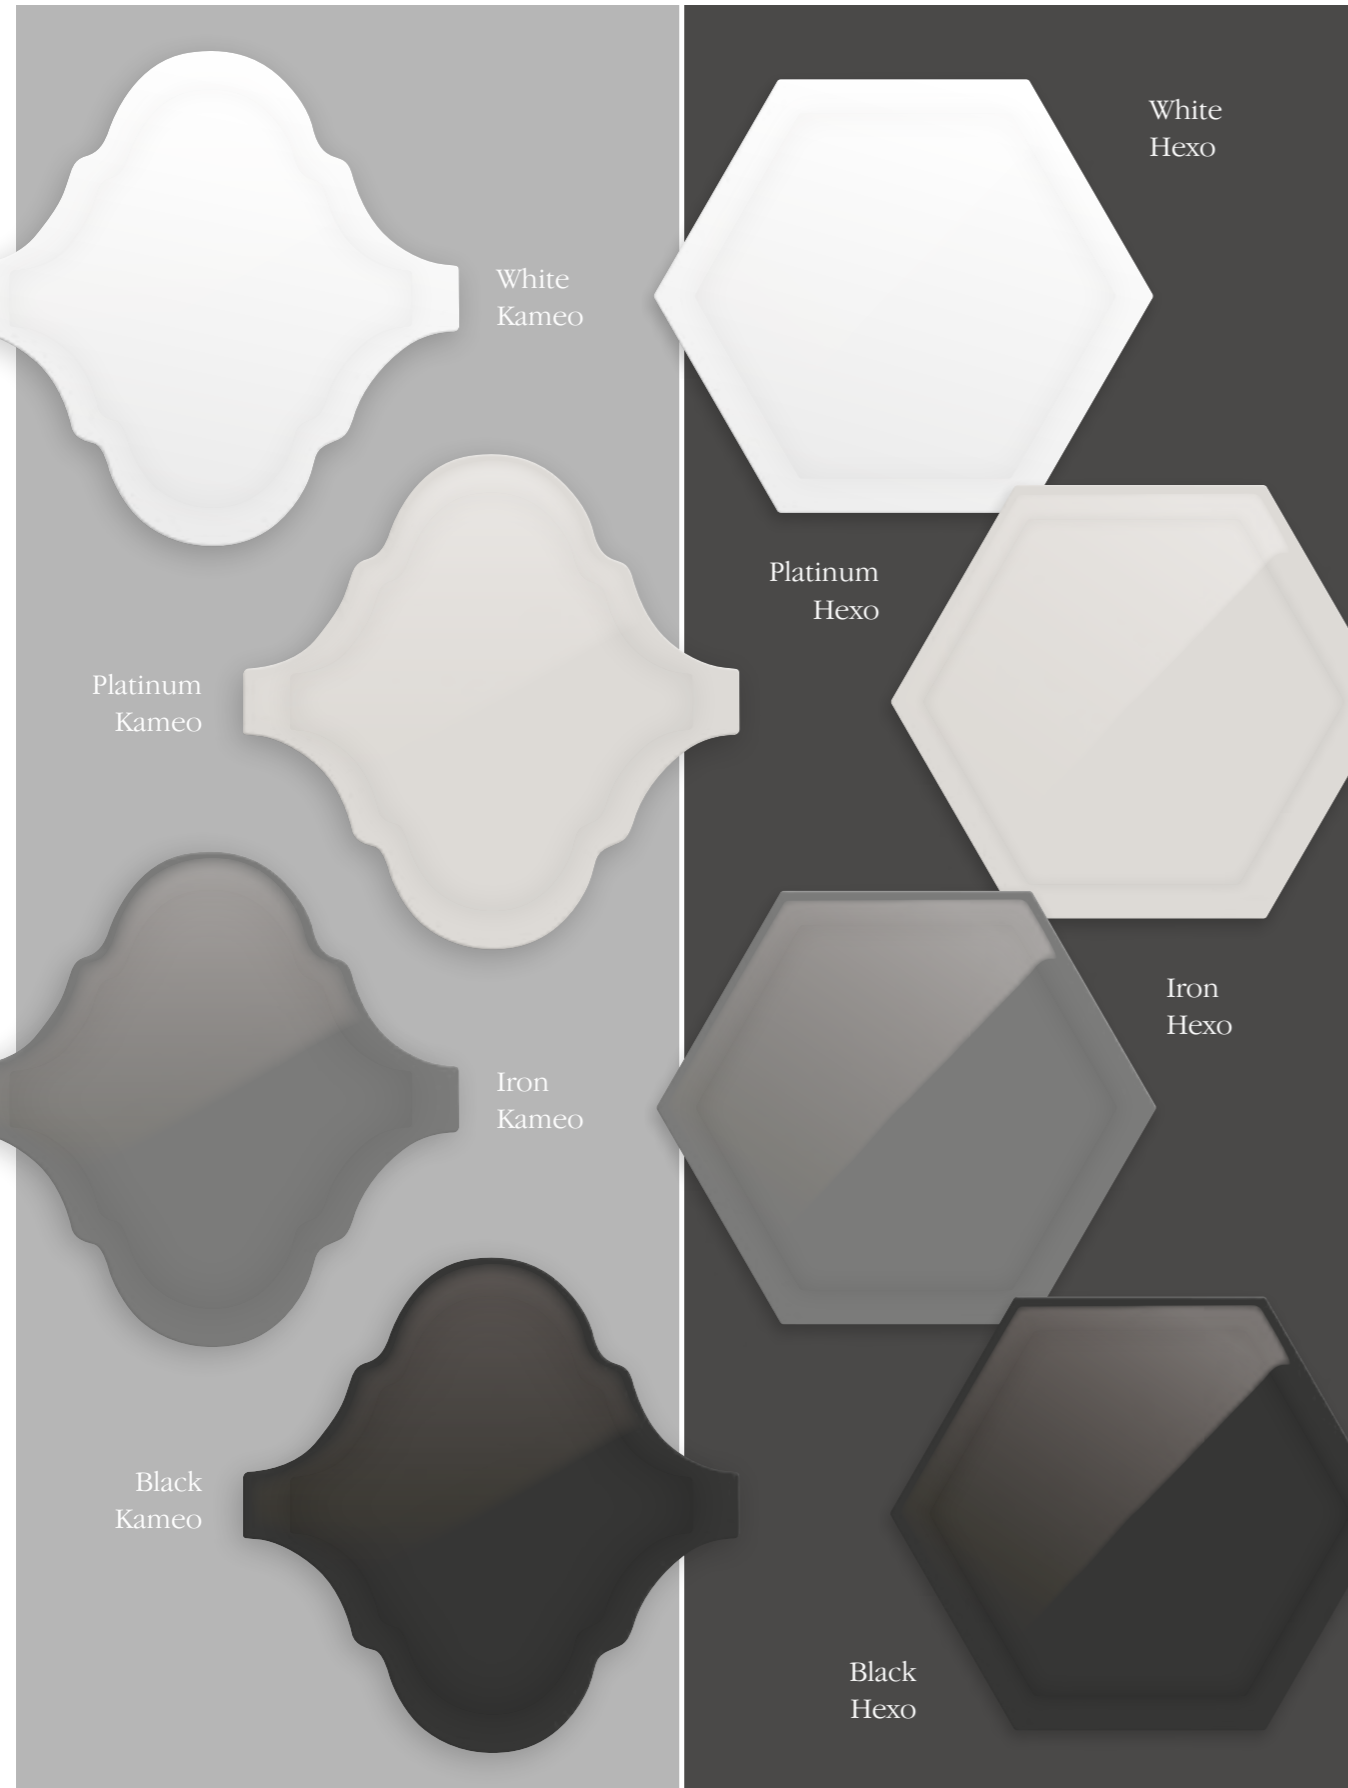

Kameo Wall tiles

Glossy Moroccan inspired ceramic tiles *12 x 12cm*

Hexo Wall tiles

Gloss hexagonal ceramic tiles *12 x 10cm*

Plank Wall and Floor tiles

Large wood effect porcelain tiles *100 x 15cm*