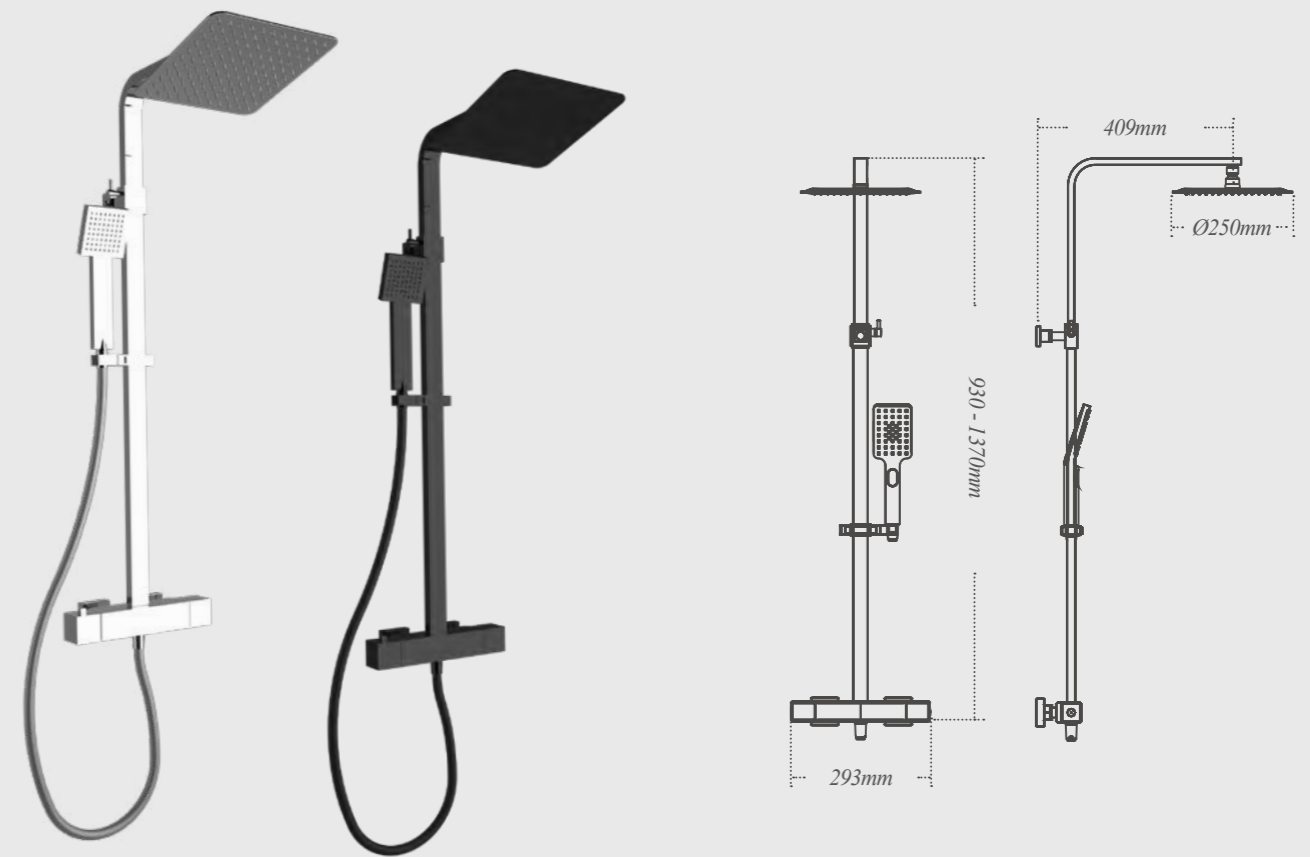

Aras Square cylindrical bar valve

with telescopic overhead kit, sliding holder, handset and ultra thin square drench head
High / Low pressure. Available in chrome or matt black.