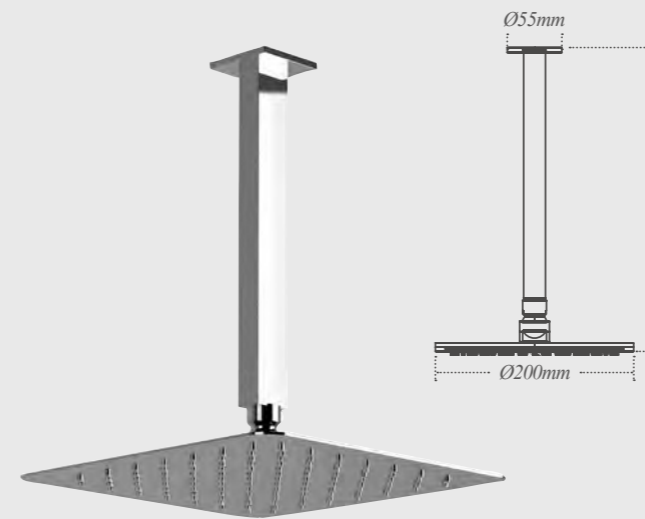

## Square ceiling showerhead