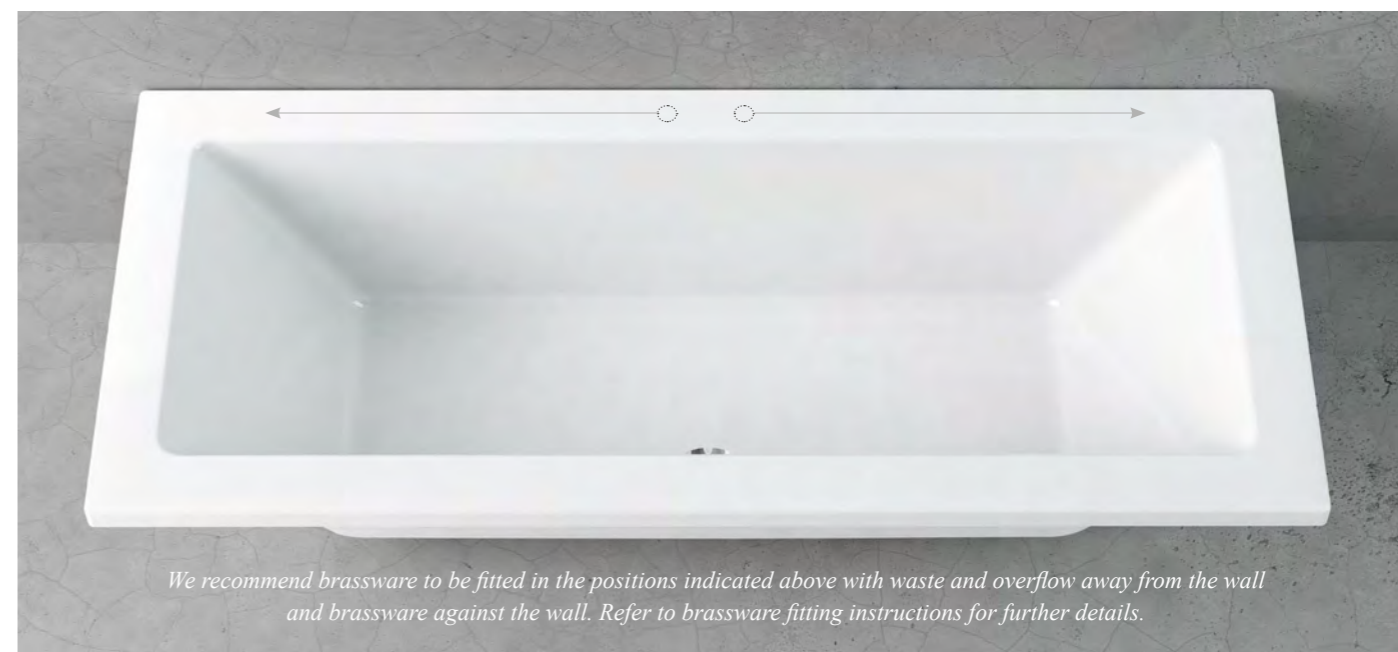

### Dualelle bath

Dualelle baths are available in two sizes and feature a striking square profile. They are double ended for practical use, comfort and planning flexibility. Complementary single or double panel infold bath screens are available in the range.