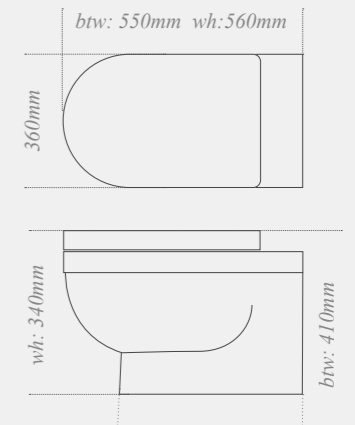

W: 360mm D: 550mm H: 410mm

**Quantum Square wall-hung toilet**

with soft close seat, ideal for use with a toilet unit. Roseberry co-ordinating painted seat available

W: 360mm D: 560mm H: 340mm

**Quantum Square close coupled back-to-wall toilet**  
with soft close seat and dual flush cistern