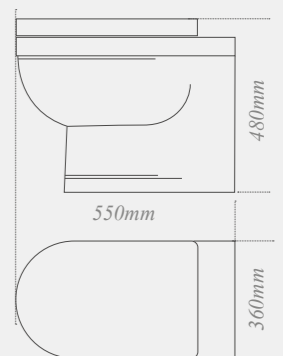

Monet Round back-to-wall toilet
with soft close seat. Ideal for use with a toilet unit. Choose either a painted (right) or standard seat (left)