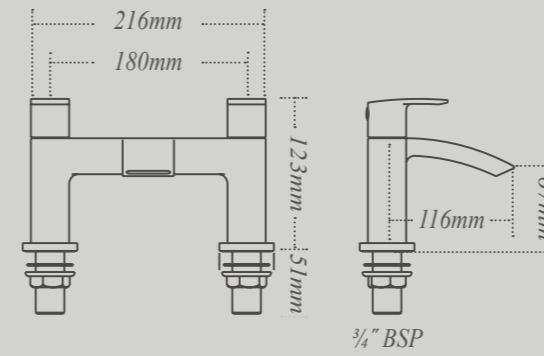

Razo bath filler

Available in chrome or matt black. High / Low pressure
0.2 bar: 16.6 l/m 0.5 bar: 23.4 l/m 1.0 bar: 32.0 l/m 3.0 bar: 50.0 l/m