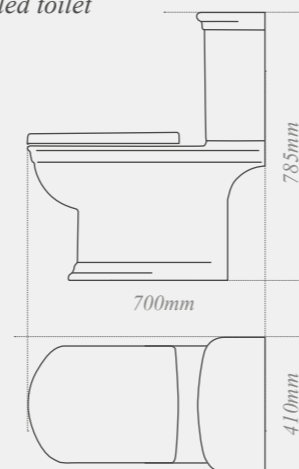

W: 560mm D: 480mm

**Quantum Classical close coupled toilet**  
with soft close seat

W: 410mm D: 700mm H: 785mm

**Quantum Classical back-to-wall toilet**  
with soft close seat, ideal for use with a toilet unit