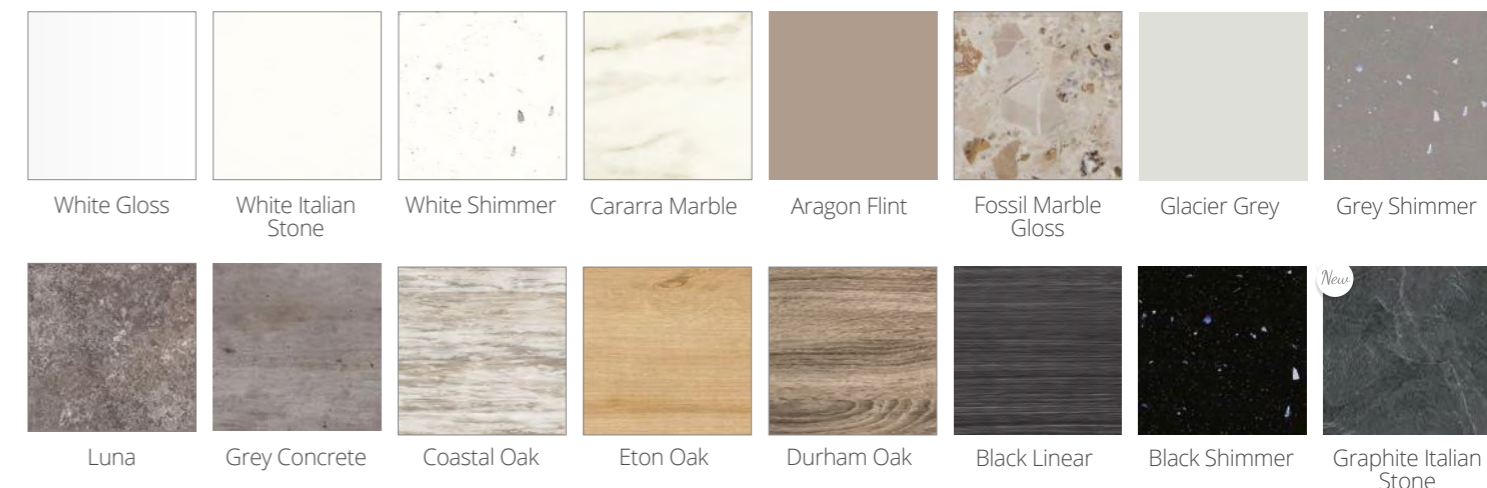

* The Original Fitted Amelia doorstyle is only available in these finishes, all other doorstyles are available in any of the above finishes. Original Fitted and i-Line fitted doors have a vertical grain direction, with the exception of Black Linear which is horizontal. We aim to represent the finishes in this brochure as accurately as possible. However, due to the limitations of the printing processes used we cannot guarantee a perfect match. Please visit www.utopiagroup.com/samples to request free samples of Utopia finishes.

*Coralux Solid Surface worktops are designed to replicate natural surfaces and as a result may feature colour and tonal variations throughout. Marble effect Coralux Solid Surface worktop finishes do feature a pattern variation to mimic the pattern of natural stone and therefore will not be uniform in colour, tone or pattern.