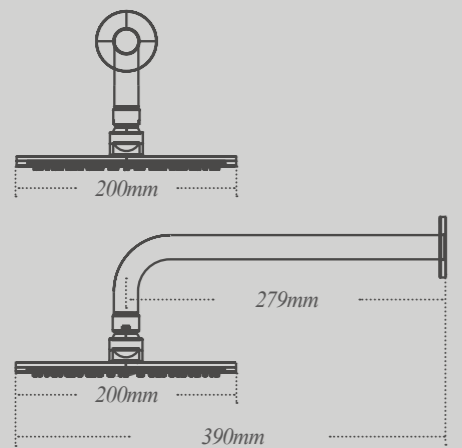

Round wall mounted showerhead

Available in chrome or matt black.