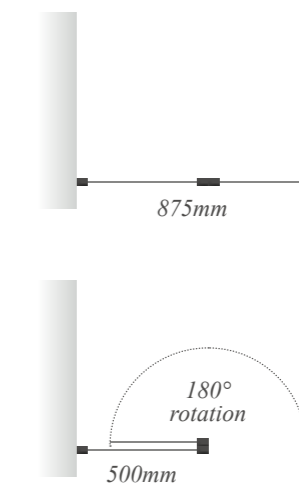

*Single panel bath shower screen*  
For use with Dualelle and Roundelle baths.  
W:850mm x H:1500mm

*Symmetry bath shower screen*  
For use with Symmetry bath.  
W:885mm x H:1500mm\*

*Double panel bath shower screen*  
For use with Dualelle and Roundelle baths.  
W:875mm x H:1500mm