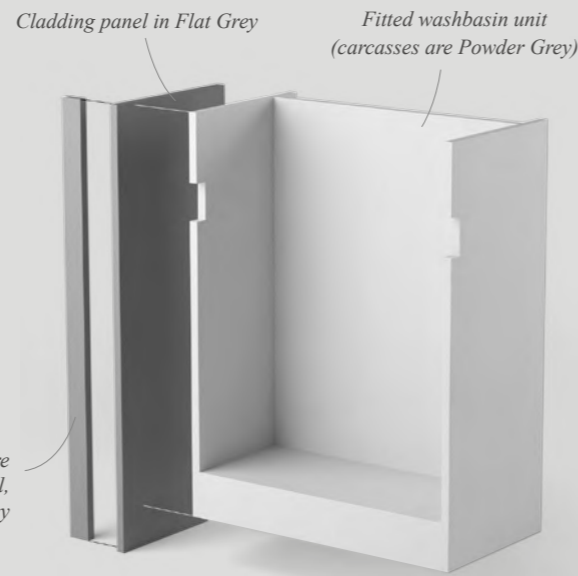

How to order Contemporary Fitted

1 Fitted or wall mounted?

Choose your cabinets and necessary filler panels where the run will be fitted wall-to-wall (Cladding panels must be used on all ends of furniture - choose your finish from the four options shown in step 2, as carcasses are a Powder Grey finish).

Cladding panels are used as a filler panel, in Flat Grey