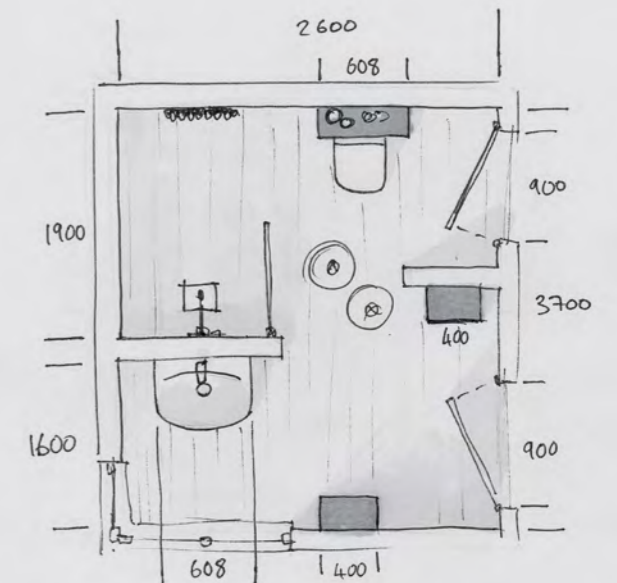

GET THE LOOK

- Unit finish: Powder Grey and Chrome
- Brassware: Divine
- Sanitaryware: Rodin
- Wall tiles: Arctic and Venetian Marble Mosaic
- Floor tiles: White Cloud