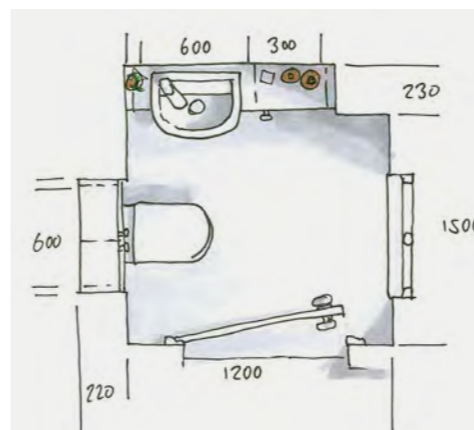

Amelia *in* English Parchment

Light colours work particularly well in smaller spaces such as this cloakroom while reduced depth units maximise the available space. Remember to utilise the area above the toilet unit for extra storage and streamlined style.

Space exploration

Our exclusive range of space-saving bathroom products have been making the most of tiny bathrooms and cloakrooms for three decades. This Quantum Round Cloakroom basin is only 355mm deep, so fits snugly into the 220mm deep reduced depth furniture.

GET THE LOOK

- Door finish: *English Parchment*
- Carcass finish: *English Parchment*
- Worktop: *Snowstorm 22mm Coralux Solid Surface*
- Handle: *Crackle Button*
- Sanitaryware: *Quantum Round*
- Brassware: *Salino*
- Wall & Floor tiles: *Vintage Greys*