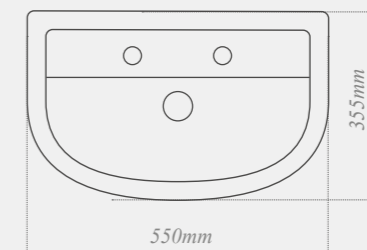

W: 450mm
D: 355mm
H: 135mm

Quantum Round short projection semi-recessed washbasin

with integrated overflow, for use with a reduced depth fitted washbasin unit. One or two tap hole option.