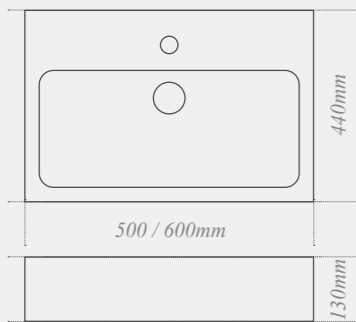

W: 500mm D: 420mm H: 90mm

**Quantum Square ceramic slabtop washbasin**

with integrated overflow and one tap hole. Available in 500mm or 600mm wide

W: 500 / 600mm D: 440mm H: 130mm

**Quantum Square Elegant cloakroom sit-on washbasin**