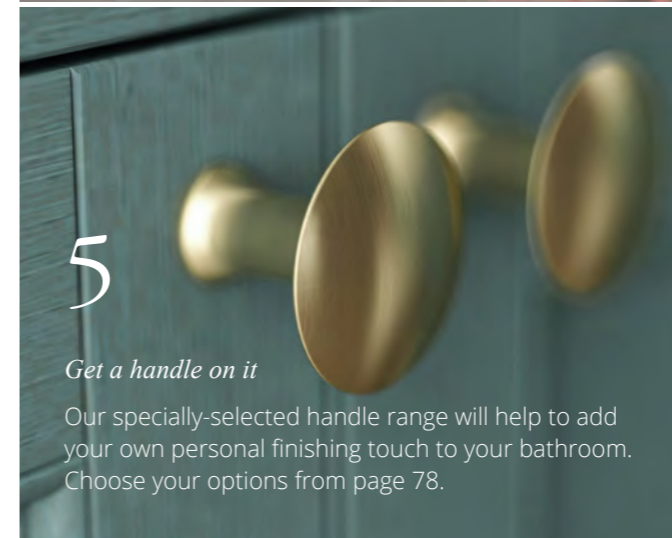

5 Get a handle on it

Choose your options from page 78.