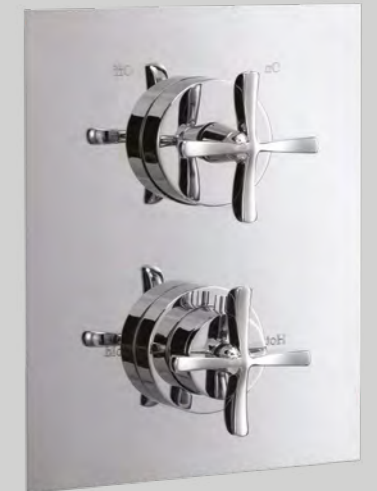

Salino concealed thermostatic shower valve

High / Low pressure
0.2 bar: 6.8 l/m 0.5 bar: 10.0 l/m 1.0 bar: 14.0 l/m 2.0 bar: 19.6 l/m

High / Low pressure: Suitable for high and low pressure systems, operating at 0.2 BAR and above.
High pressure: Only suitable for high pressure systems operating at 1.0 BAR and above.
Only thermostatically controlled valves should be used to operate a shower.