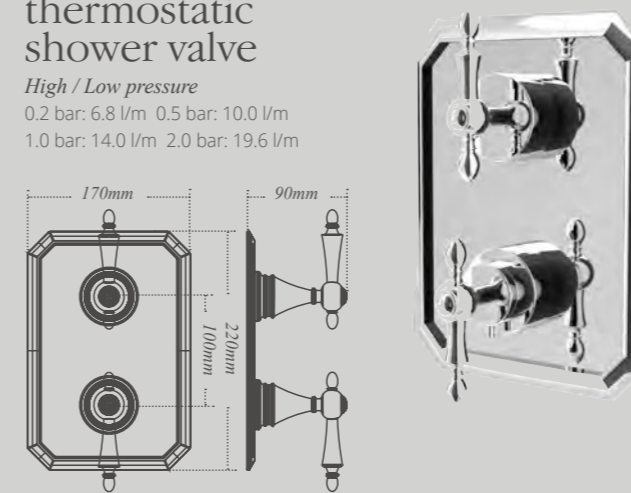

Regent concealed thermostatic shower valve

High / Low pressure
0.2 bar: 6.8 l/m 0.5 bar: 10.0 l/m
1.0 bar: 14.0 l/m 2.0 bar: 19.6 l/m

High / Low pressure: Suitable for high and low pressure systems, operating at 0.2 BAR and above.

High pressure: Only suitable for high pressure systems operating at 1.0 BAR and above.

Only thermostatically controlled valves should be used to operate a shower.

The Regent monobloc basin mixer is not suitable for use with the Quantum Round Short Projection and Cloakroom semi-recessed basins.