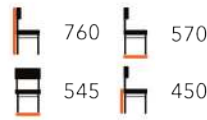

SHOREDITCH ARMCHAIR COLLECTION

FIVE FRAME STYLES & THREE COLOURS

£££ SHOREDITCH ARMCHAIR S FRAME LG-ST

UPHOLSTERED GREY