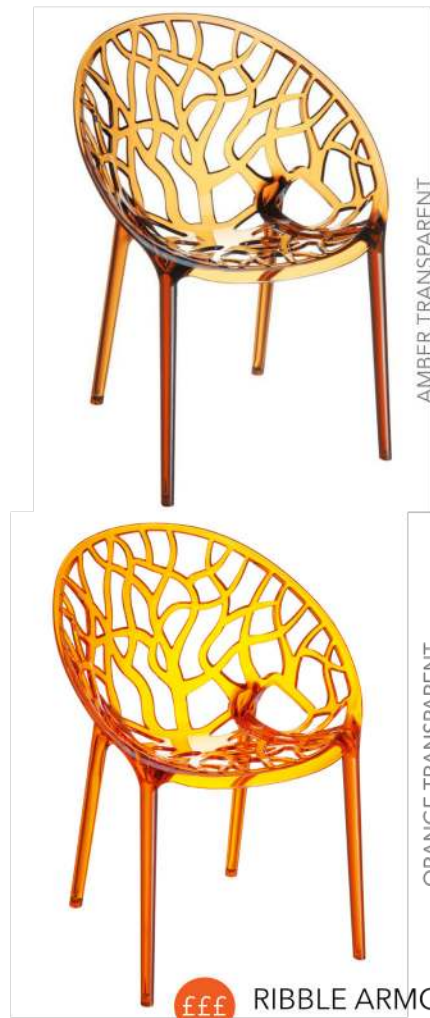

SMOKE GREY

WHITE

AMBER TRANSPARENT

ORANGE TRANSPARENT

RIBBLE ARMCHAIR

AZ-ST

800 590 600 450 x4