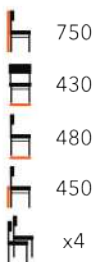

GREY

PASTEL BLUE

PASTEL GREEN

LUNA SIDE CHAIR  
LG-ST

BLACK

GREY

WHITE