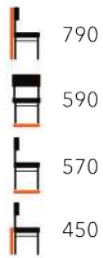

## Chair Pricing Guide

To assist you in selecting your seating, we have provided a pricing guide for each chair.

Subject to volume and fabric choice

GREY

PASTEL BLUE

PASTEL GREEN

FARRINGTON 4 LEG  
LG-ST

FARRINGTON SKID  
LG-ST

GREY

PASTEL BLUE

PASTEL GREEN

LUNA SIDE CHAIR  
LG-ST

BLACK

GREY

WHITE