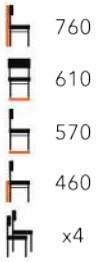

## SEVEN FRAME STYLES & THREE COLOURS

BLACK

GREY

NAVY

WHITE

£££

POPPY TUB 4 LEG  
LACQUERED FINISH  
LG-ST / BEECH / OAK LEGS

WHITE