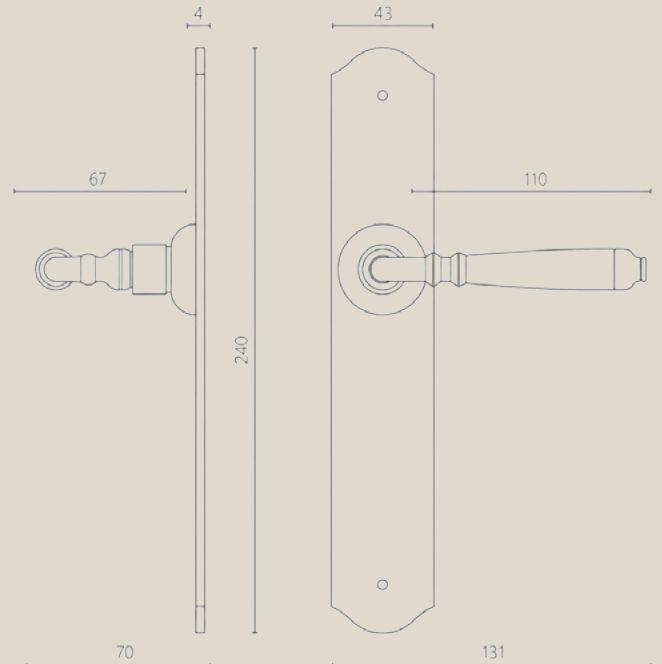

## LEVER ON BACKPLATE

**Overview:**

Sold as a pair as blank, keyhole or cylinder with all other necessary fixings.

**Dimensions:**

240 x 131mm / Plate: 240 x 43 x 4mm

**Material:**

Solid Brass

**Finish:**

### DIMENSIONS

---