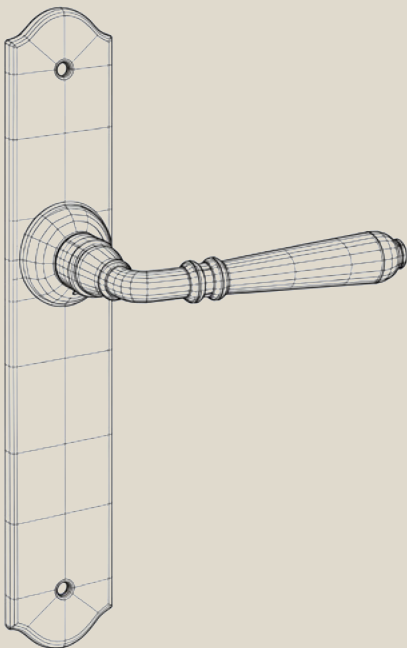

## LEVER ON BACKPLATE

**Overview:**

Sold as a pair as blank, keyhole or cylinder with all other necessary fixings.

**Dimensions:**

240 x 131mm / Plate: 240 x 43 x 4mm

**Material:**

Solid Brass

**Finish:**

**SKU:** 1015, 1017, 1013, 1041, 1019, 1025, 1008, 1010

### DIMENSIONS

---