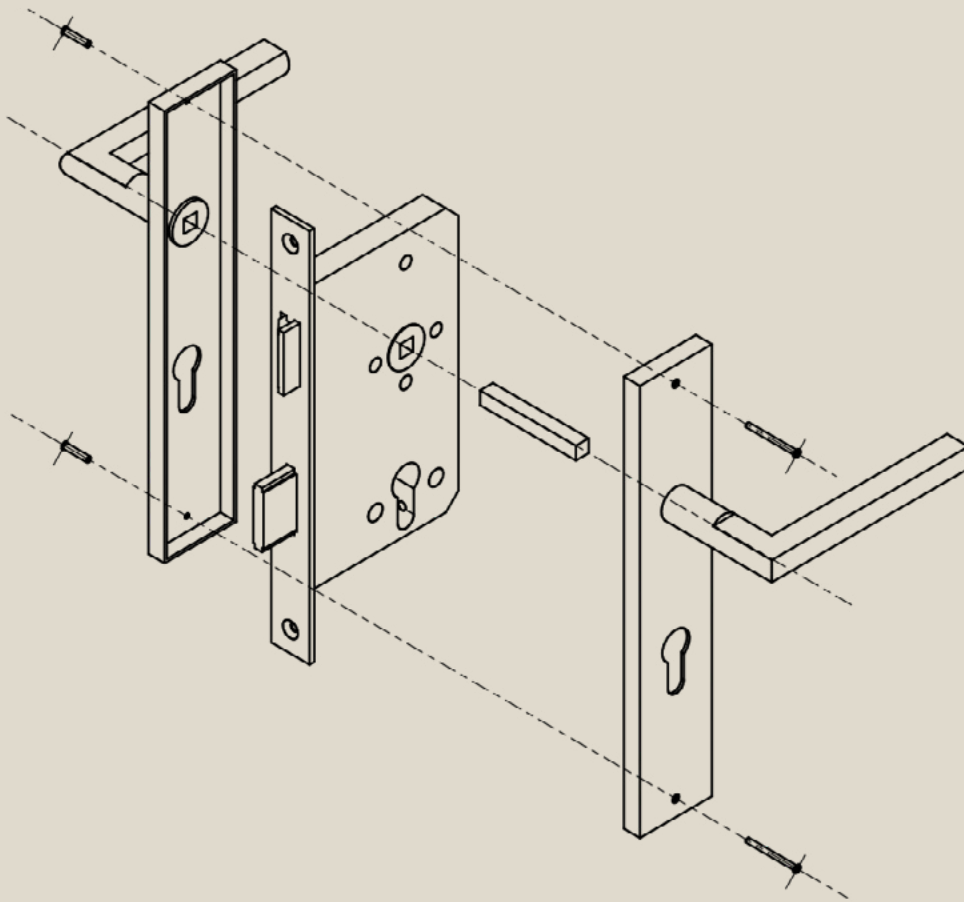

## LEVER ON BACKPLATE

**Overview:**

Sold as a pair as blank, keyhole or cylinder with all other necessary fixings.

**Dimensions:**

240 x 131mm / Plate: 240 x 43 x 4mm

**Material:**

Solid Brass

**Finish:**

### DIMENSIONS

---

## WHAT'S IN THE BOX

---

The image features three door handles mounted on a light-colored wall. The top handle is dark bronze, the middle one is brushed nickel, and the bottom one is black. Each handle consists of a vertical backplate and a curved lever. The lighting creates soft shadows to the left of each handle.