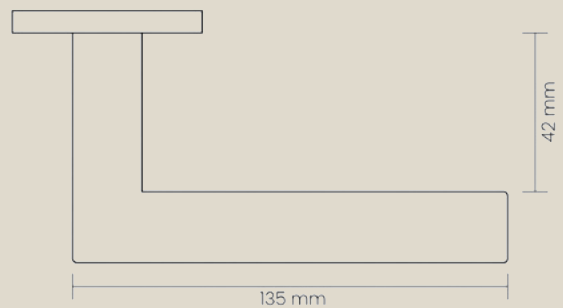

### LEVER ON SQUARE BACKPLATE

Sold as a pair, available in blank, keyhole or cylinder. Includes handle on mounting plate, finished cover plate, spindle and pattern screw fixings.

244 x 148mm / Plate: 244 x 45mm

## DIMENSIONS