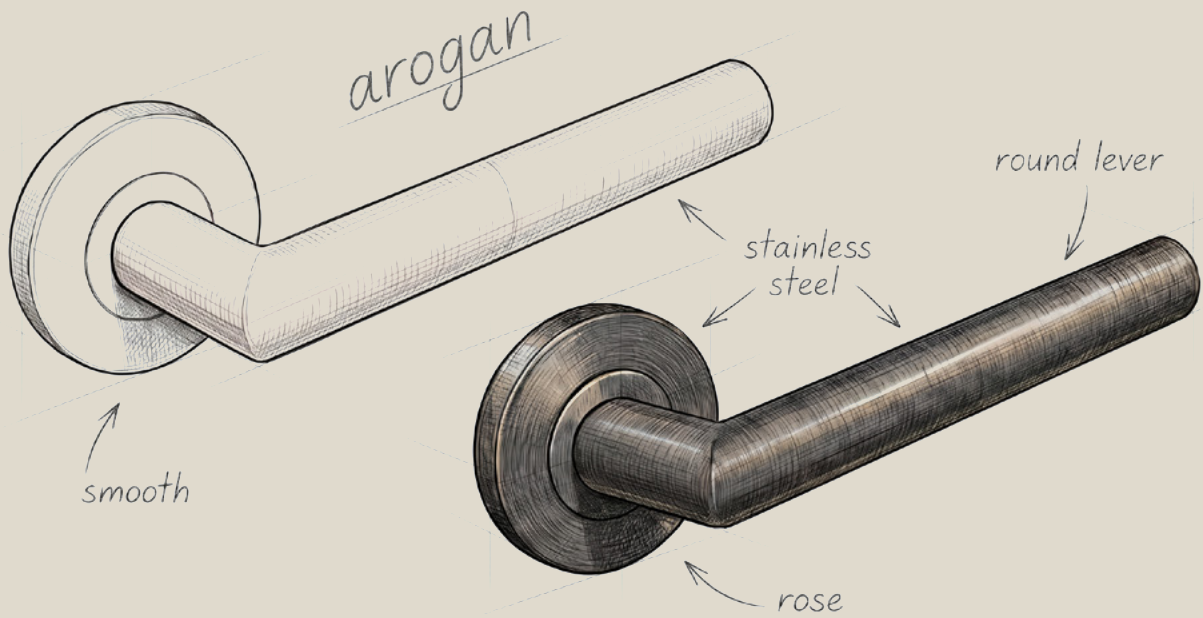

AROGAN LEVER ON ROSE

[Click on the colour swatch or SKU to view online*](#)