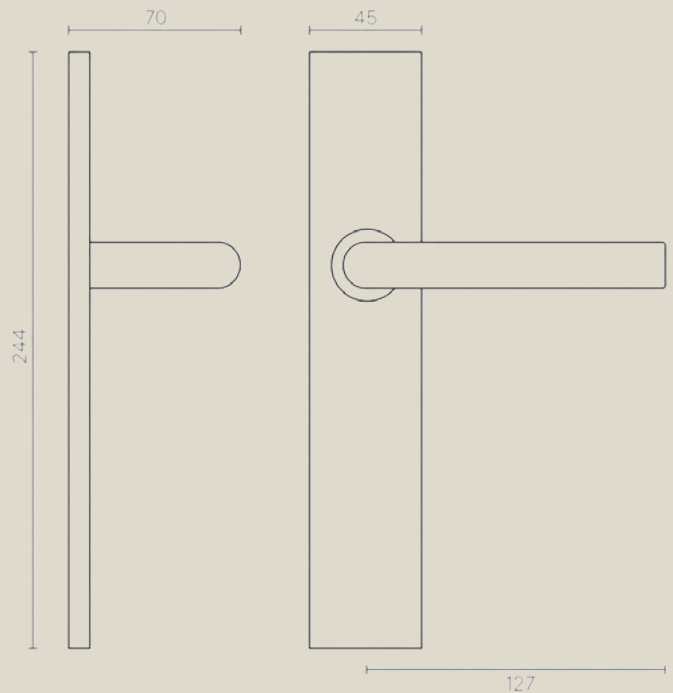

## DIMENSIONS

## INSTALLATION

---

SCREW x 4

PATTERN SCREW x 2

ALLEN KEY x 1

SPINDLE x 1