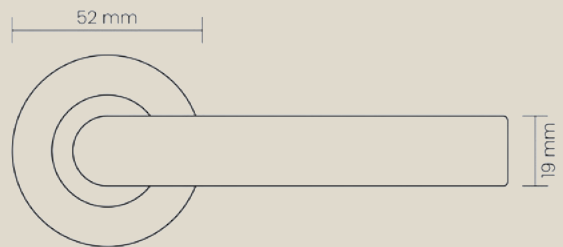

### LEVER ON SQUARE BACKPLATE

Sold as a pair, available in blank, keyhole or cylinder. Includes handle on mounting plate, finished cover plate, spindle and pattern screw fixings.

244 x 148mm / Plate: 244 x 45mm

## DIMENSIONS