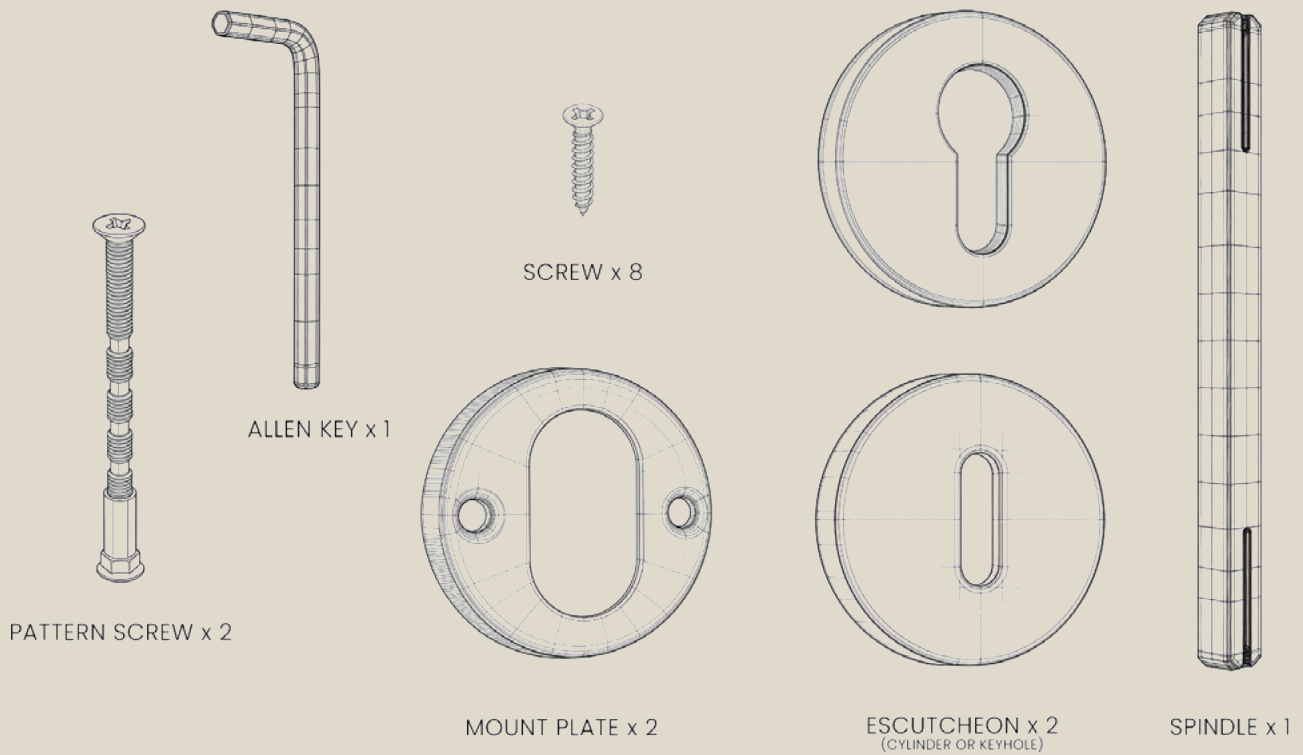

WHAT'S IN THE BOX