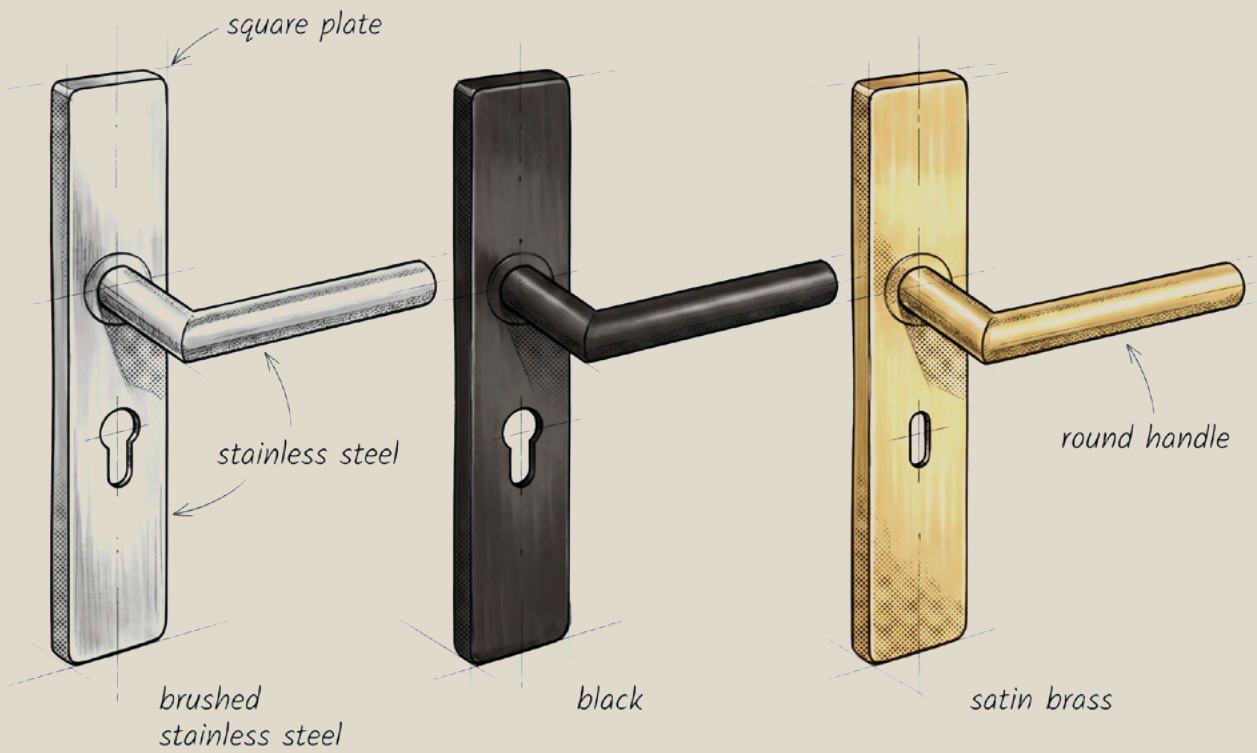

## DIMENSIONS

## INSTALLATION

---

SCREW x 4

PATTERN SCREW x 2

ALLEN KEY x 1

SPINDLE x 1

## WHAT'S IN THE BOX

---