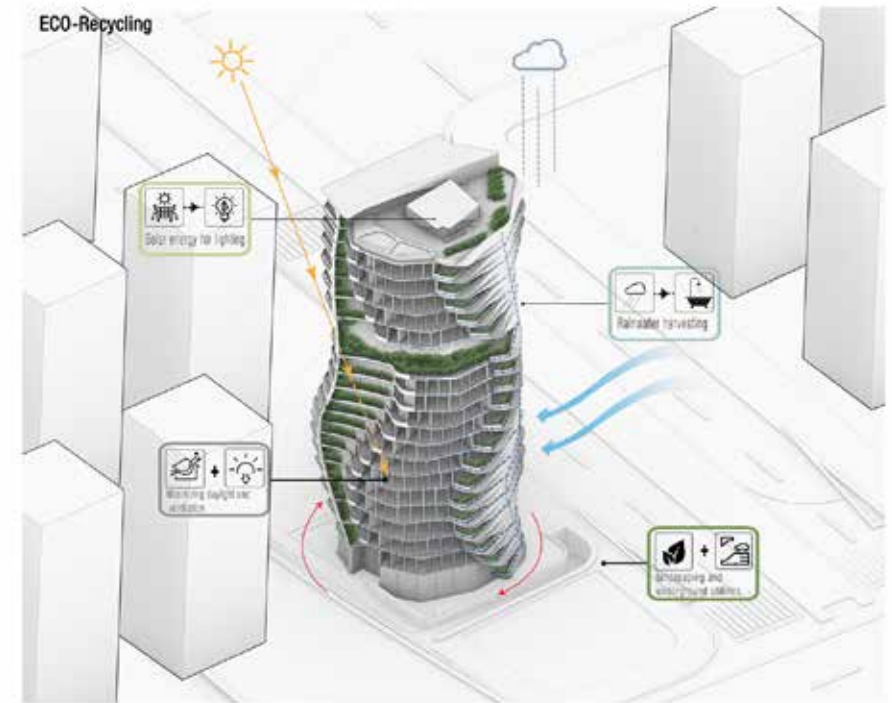

Morphic Design

Morphic Design

Morphic Design

Marhaba Garden

Marhaba Garden

Marhaba Garden

Farm House

Farm House

Farm House

SUSTAINABILITY

The tower prioritizes sustainability through various features. Rainwater harvesting systems are integrated to promote water conservation. The twisting design enhances natural lighting and ventilation, reducing reliance on artificial sources and energy consumption. Green terraces aesthetically enhance the surroundings and contribute to environmental well-being, acting as green spaces that absorb carbon dioxide and support biodiversity. Overall, the design seeks to minimize the environmental footprint, creating a harmonious balance between modern architecture and ecological responsibility.