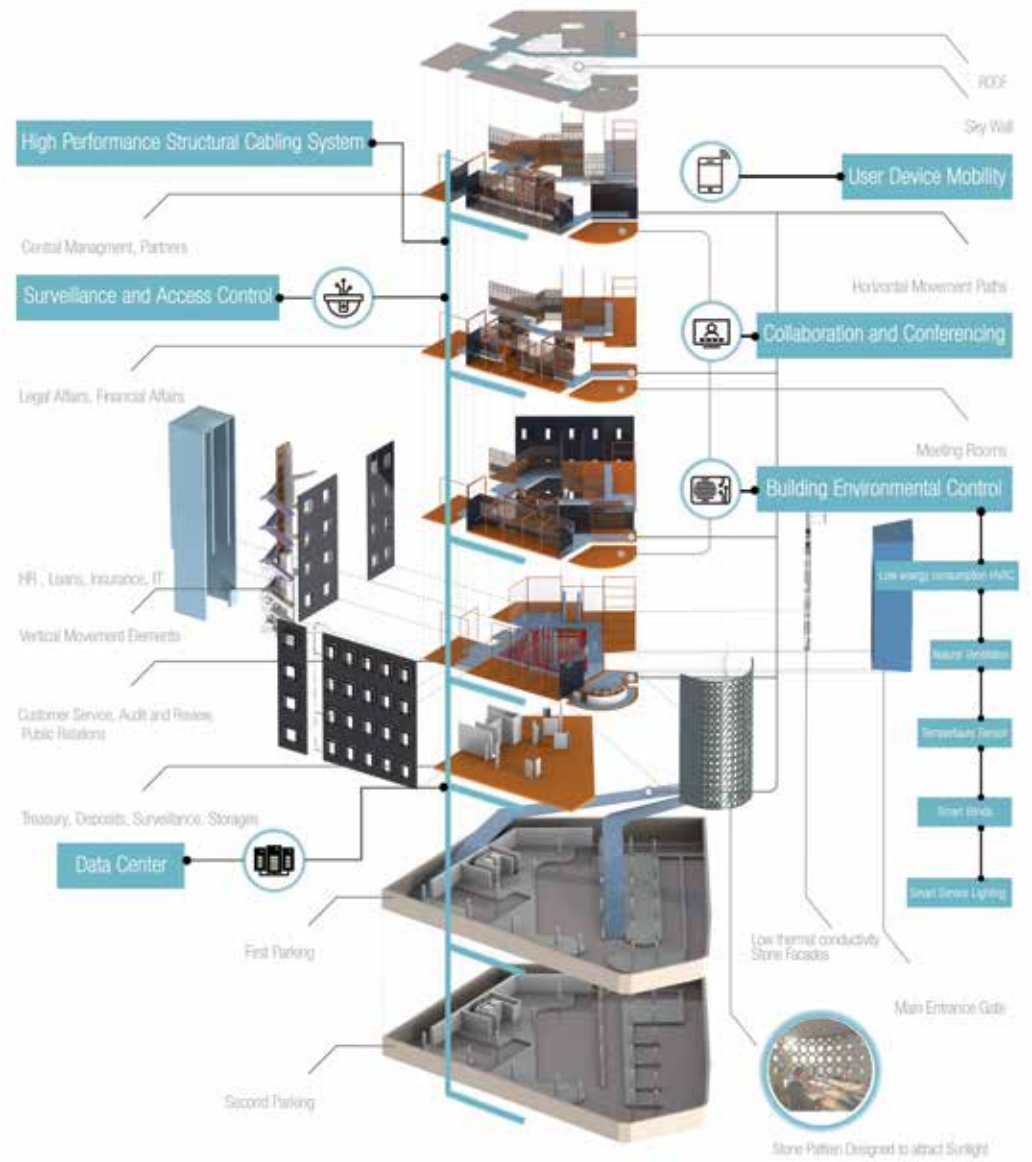

Brixel Tower

Exploded Smart Analysis