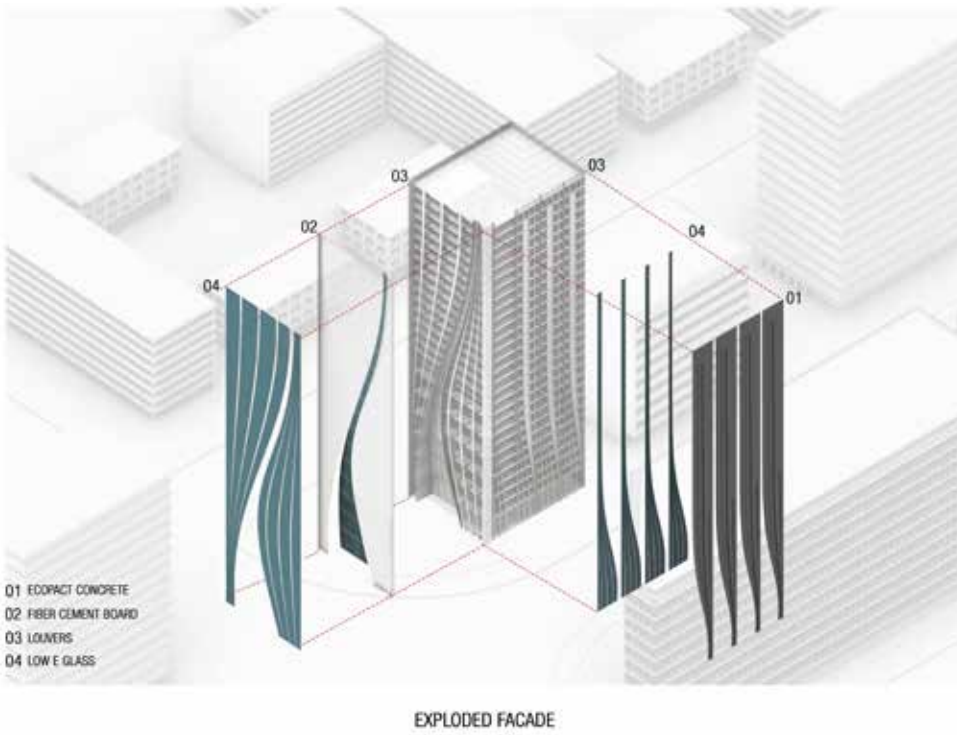

Morphic Design

Morphic Design

Morphic Design

Marhaba Garden

Marhaba Garden

Marhaba Garden

Farm House

Farm House

Farm House

SUSTAINABILITY

The tower prioritizes sustainability through various features. Rainwater harvesting systems are integrated to promote water conservation. The twisting design enhances natural lighting and ventilation, reducing reliance on artificial sources and energy consumption. Green terraces aesthetically enhance the surroundings and contribute to environmental well-being, acting as green spaces that absorb carbon dioxide and support biodiversity. Overall, the design seeks to minimize the environmental footprint, creating a harmonious balance between modern architecture and ecological responsibility.

Jasmine Tower_Sustainability

Feroze Tower

Eco Urban Oasis_Sustainability

Brixel Tower

Exploded Smart Analysis

AI Sham Bank

MATERIAL

This skin design emphasizes sustainability with a composition of low-E glass and Glass Fiber Reinforced Concrete (GFRC). Low-E glass enhances energy efficiency by minimizing heat transfer, while GFRC provides durability and flexibility with its lightweight properties, offering a sustainable alternative to traditional concrete. It also facilitates intricate detailing, allowing for the seamless incorporation of the geometric patterns inspired by the Umayyad Mosque's ornamental elements.

Al Hafeez Tower

DHA Food Court

Regalia Tower

Al Jalea Hotel

Elevation

Feroze Tower

MA House

PROJECTS