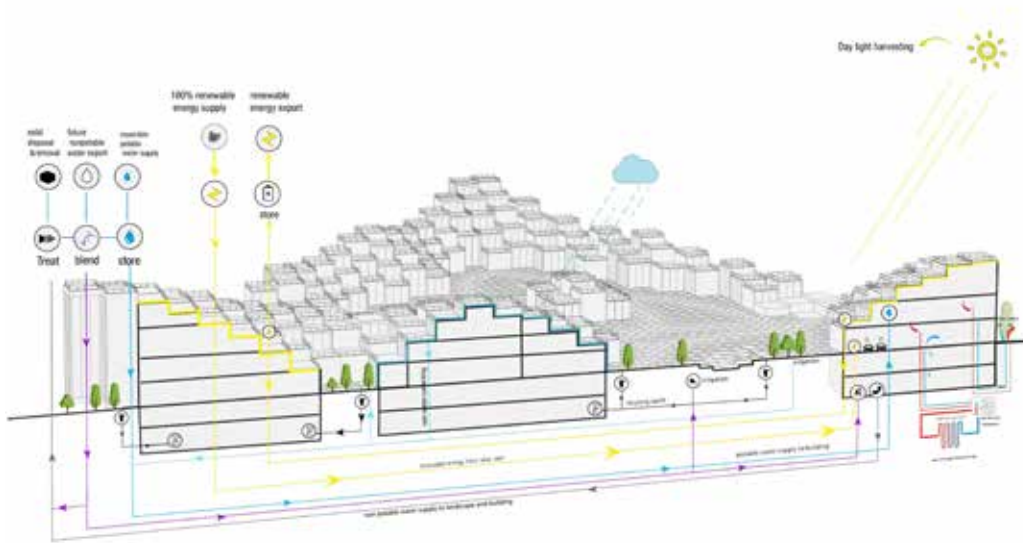

Eco Urban Oasis_Sustainability

Brixel Tower

Exploded Smart Analysis

AI Sham Bank