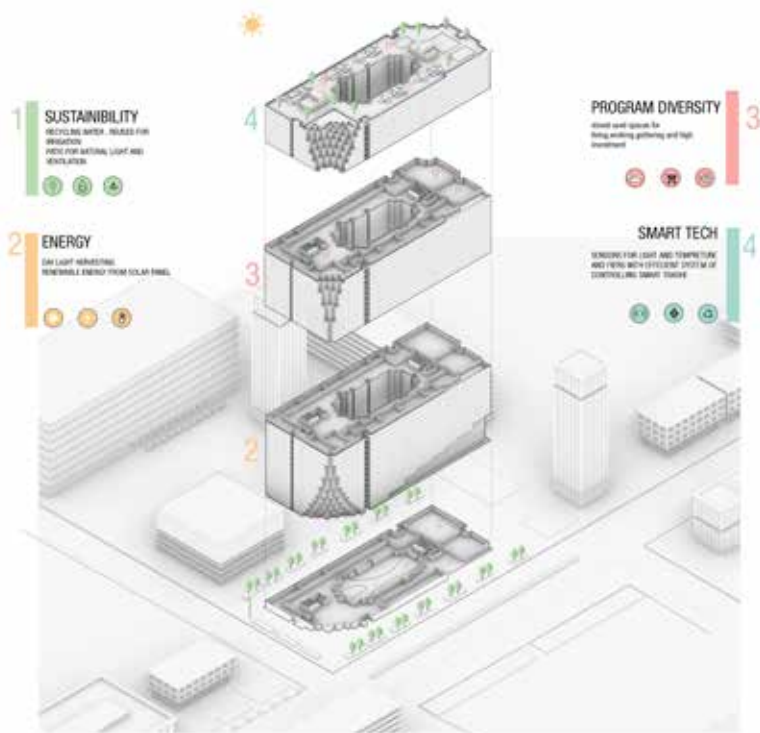

Eco Urban Oasis_Sustainability