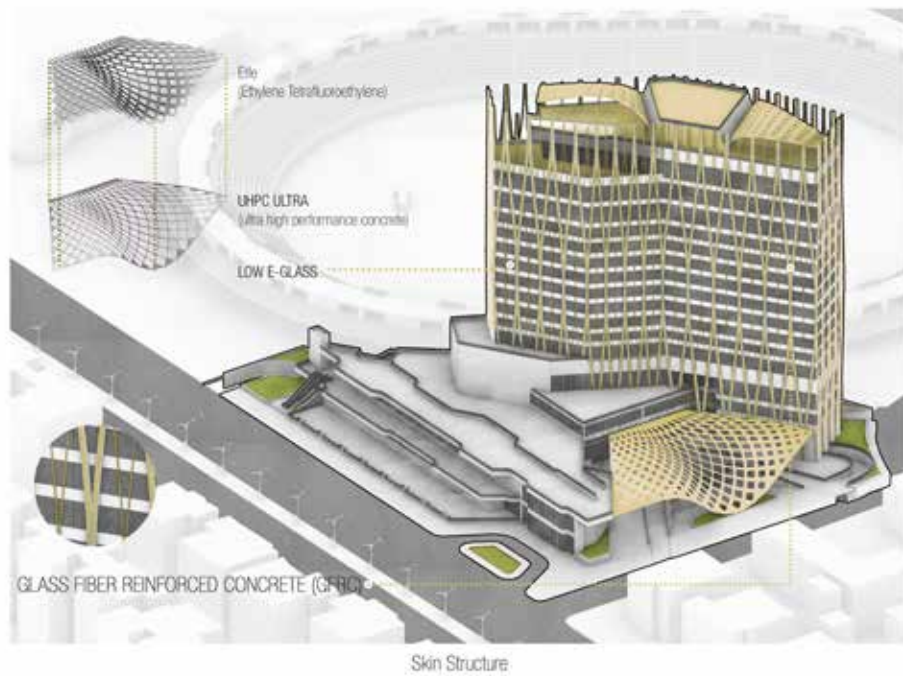

Jasmine Tower_Sustainability

Feroze Tower

Eco Urban Oasis_Sustainability

Brixel Tower

Exploded Smart Analysis

AI Sham Bank

MATERIAL

This skin design emphasizes sustainability with a composition of low-E glass and Glass Fiber Reinforced Concrete (GFRC). Low-E glass enhances energy efficiency by minimizing heat transfer, while GFRC provides durability and flexibility with its lightweight properties, offering a sustainable alternative to traditional concrete. It also facilitates intricate detailing, allowing for the seamless incorporation of the geometric patterns inspired by the Umayyad Mosque's ornamental elements.

Al Hafeez Tower

DHA Food Court

Regalia Tower

Al Jalea Hotel

Elevation

Feroze Tower

MA House

PROJECTS