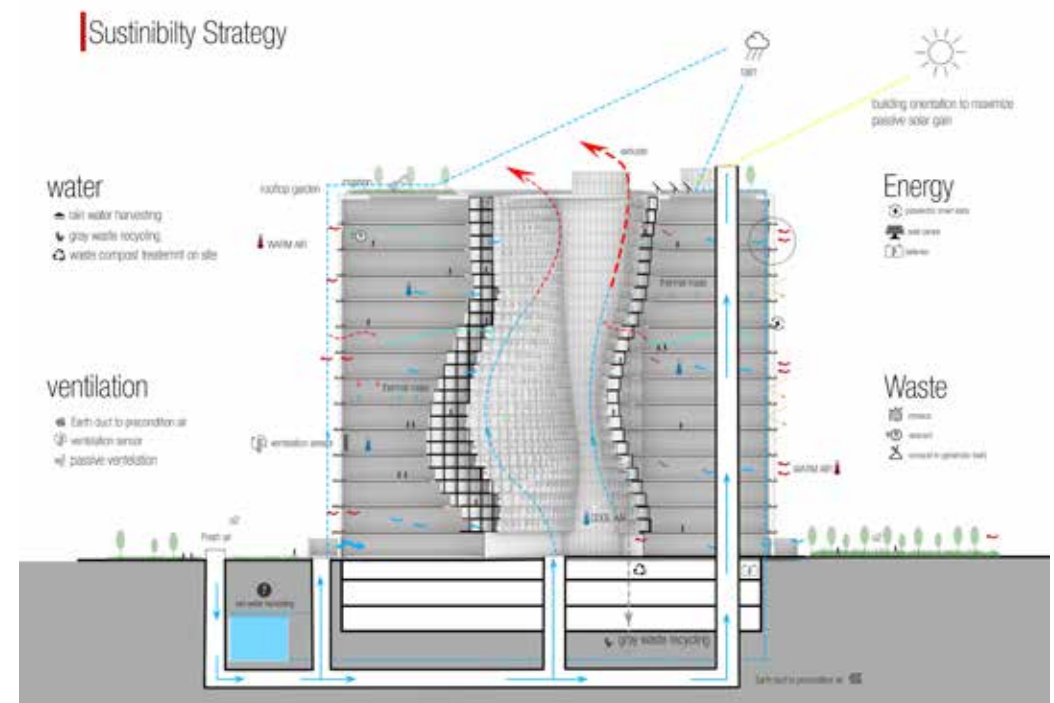

Feroze Tower