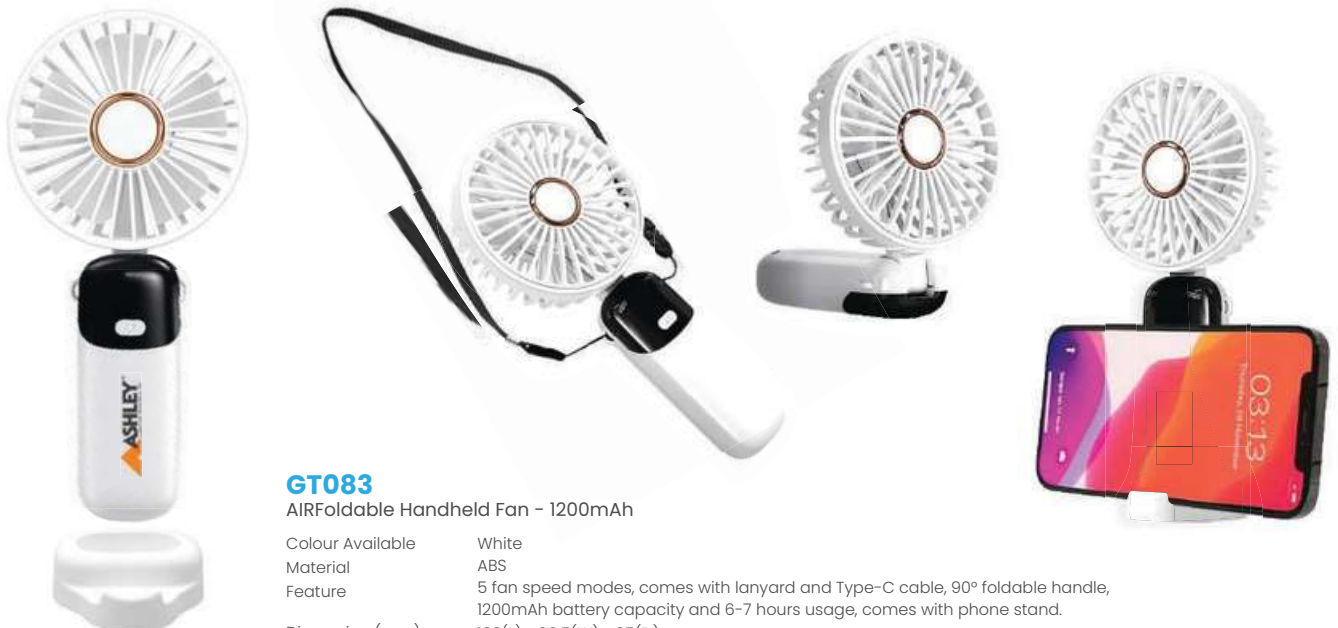

**GT083**

**AIRFoldable Handheld Fan – 1200mAh**

Colour Available White  
 Material ABS  
 Feature 5 fan speed modes, comes with lanyard and Type-C cable, 90° foldable handle, 1200mAh battery capacity and 6-7 hours usage, comes with phone stand.  
 Dimension (mm) 193(L) x 90.5(W) x 35(D)