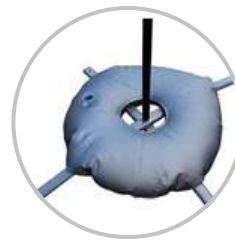

(Cross Base)