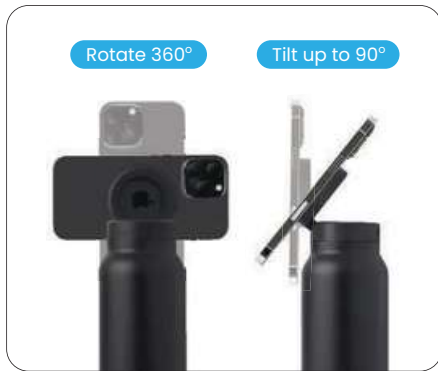

GTDW108

STONEWARE Ceramic Mug with Bamboo Sleeve Lid - 430ml

Colour Available	White
Material	Mug - Stoneware with Removable Bamboo Sleeve Lid - Bamboo
Feature	Premium quality, safe & healthy drinkware, scratch resistant, eco-friendly.
Dimension (mm)	120(H) x 85(W)

GTDW101

CORK2Tone Ceramic Mug with Cover - 400ml

Colour Available	Black, White
Material	Ceramic, Cork Bark
Feature	Sturdy handle, eco-friendly, premium quality, matt exterior and glossy interior.
Dimension (mm)	110(L) x 87(W)

GTDW114

MAGG Magnetic Ring Stainless Steel Thermos - 720ml

Colour Available	Black, White
Material	Inner 304 Stainless Steel
Feature	Comes with a magnetic ring handle, leakproof, can be use as a phone holder, practical and carriageable.
Dimension (mm)	245(H) x 80(W)

GTDW106

TIGO Stainless Steel Bottle with Straw Carry Handle - 680ml

Colour Available	Black, Green, Khaki
Material	Internal 304 Stainless Steel
Feature	Comes with lid, straw and a hidden handle, car cup holder compatible, leak-proof.
Dimension (mm)	226(L) x 75(W)

GTDW107

GOLDDualLid316 S.Steel Bottle with Straw Handle - 500ml

Colour Available	Black, Beige
Material	Inner 316 Stainless Steel
Feature	Comes with spout lid & a straw lid, silicone handle, car cup holder compatible, leak-proof.
Dimension (mm)	190(L) x 75(W)