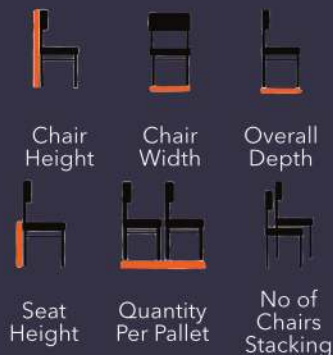

Furniture North East is a leading contract furniture provider with over 25 years experience in the commercial market

We are a family run, North East based supplier of quality furniture, which is suitable for hotels, restaurants, bars, pubs, clubs, cafes, education and health facilities.

We supply:

- Chairs
- Tables
- Bespoke fixed seating
- Outdoor furniture
- Lounge seating
- Bar design, build and installation
- External umbrellas and heating solutions

See our annotations for Stock (ST) and Made to Order (MTO) products.

Check out our extensive portfolio on our website and call us to discuss your ideas and a no obligation quotation on 01207 591347.

If you can't see something you're looking for, please contact us, we would be happy to help.

Key