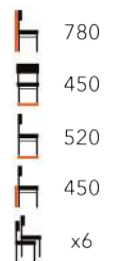

££ SIGMA  
ARMCHAIR  
FG-ST

SIRIUS SIDE CHAIR  
LG-ST

CLEAR ASH

BLACK ASH

GREY ASH

£££ VISTA SIDE CHAIR  
AZ-ST

VINTAGE TEAL

VINTAGE BROWN