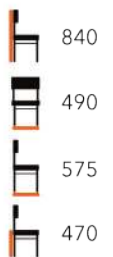

AUZEY HIGH STOOL  
AZ-ST

1100  
550  
595  
760

BRUCIATO LEATHER

VINTAGE BLACK

VINTAGE TEAL

VINTAGE RED

VINTAGE GOLD

**fff** HARLER SIDE CHAIR  
AZ-ST

MOCHA

ASH

CAMEL

**ff** GEMINI METAL SIDE CHAIR  
LG-ST

£ HAIRPIN  
SIDE CHAIR  
FG-ST

£ TRIESTE  
HIGH STOOL  
FG-ST

££ TRIESTE  
SIDE CHAIR  
LG-ST

££ HAIRPIN  
ARMCHAIR  
FG-ST