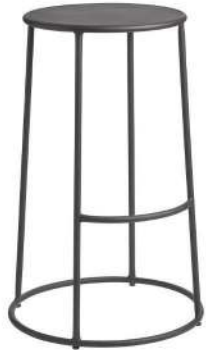

ALMA HIGH STOOL
UPHOLSTERED

AZ-ST 790

480

480

790

x4

ALMA LOW STOOL
UPHOLSTERED

AZ-ST 480

480

480

480

x4

RAW

ALMA HIGH STOOL

AZ-ST 760

480

480

760

x4

ALMA LOW STOOL

AZ-ST 450

480

480

480

x4