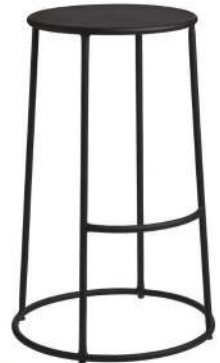

BLACK

ALMA HIGH STOOL

AZ-ST 760

480

480

760

x4