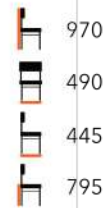

BLUE

BLACK

GREEN

**fff** FOWLER BAR STOOL

AZ-ST

1040 440 500 750 x6

£  
££

BAY SIDE CHAIR  
FG-ST/MTO

835 405 495 445

£  
££

BAY HIGH CHAIR  
FG-ST/MTO

1055 405 530 745

£ ALUMINIUM SIDE CHAIR  
LG-ST

735  
480  
635  
450

£ ALUMINIUM ARMCHAIR  
LG-ST

735  
550  
635  
450

££ ALUMINIUM BAR STOOL  
LG-ST

970  
490  
445  
795

£££ LUCERNE HIGH STOOL  
LG-ST/MTO

1155 535 545 760

Also Available in RAL colours

£££ LUCERNE SIDE CHAIR  
LG-ST/MTO

845 535 515 465

HALEY SIDE CHAIR  
AZ-ST