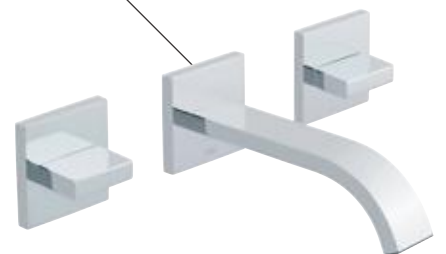

Geo
Wall Mounted Basin Mixer

See page 46