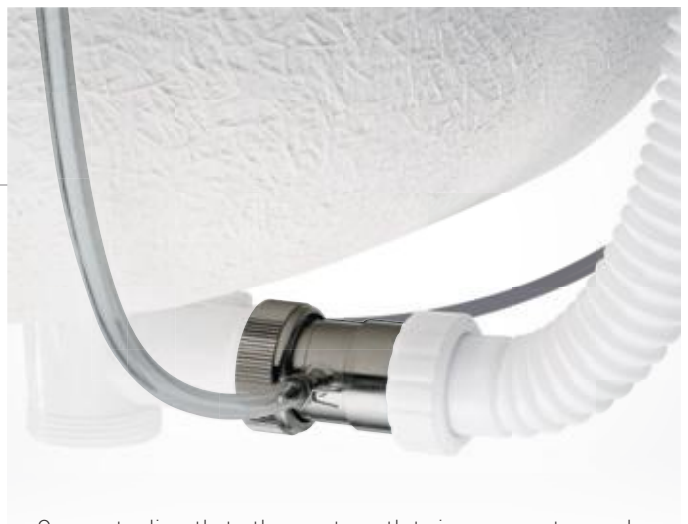

Connects directly to the waste outlet via a non-return valve.