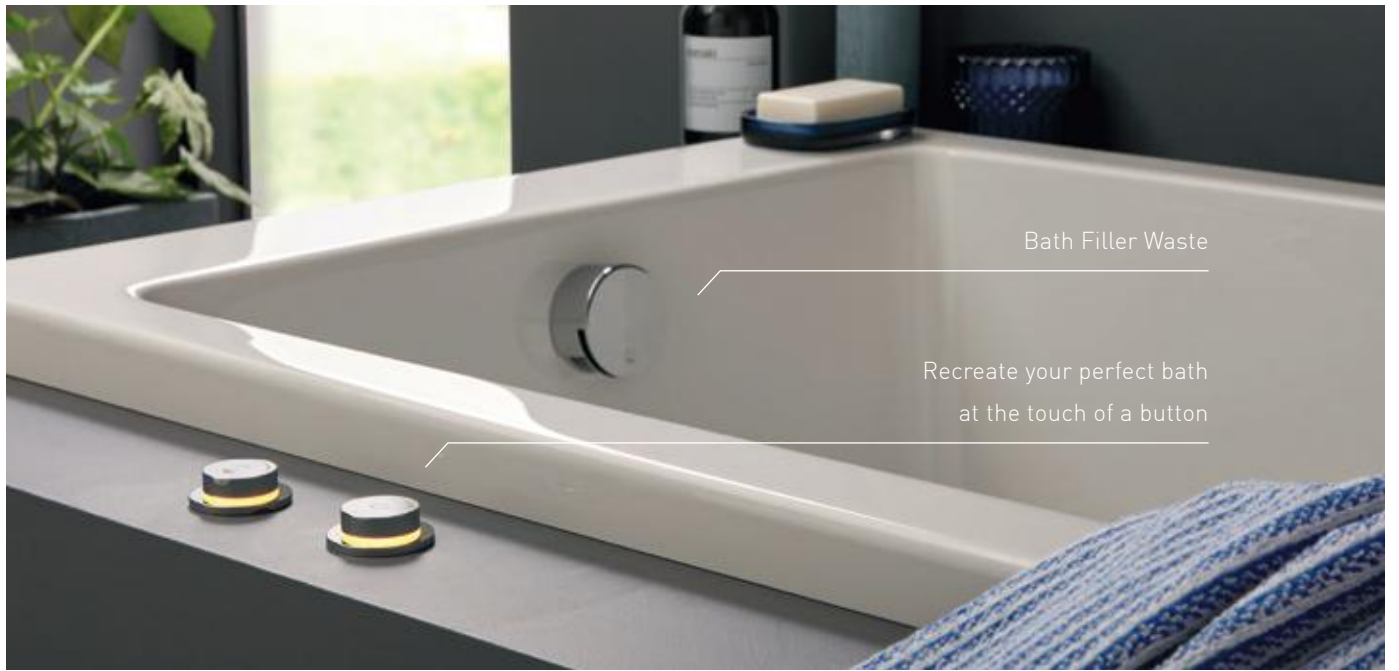

Bath Filler Waste

Recreate your perfect bath
at the touch of a button