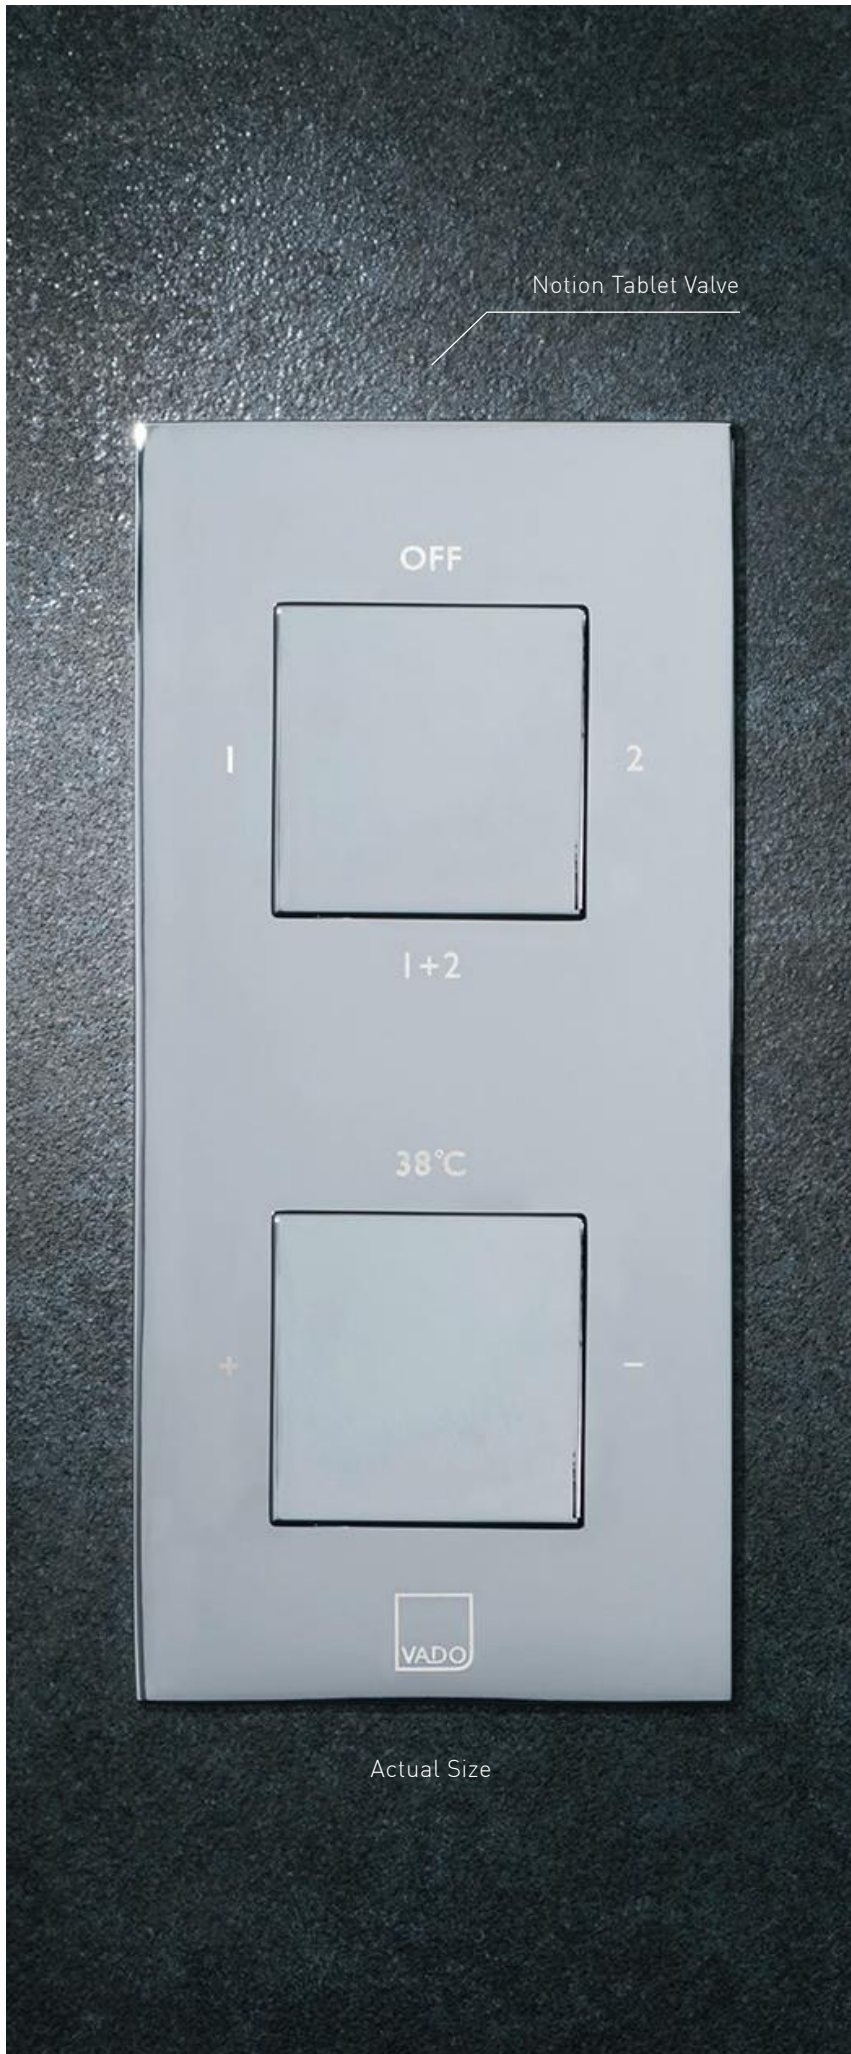

Notion Tablet Valve

Actual Size