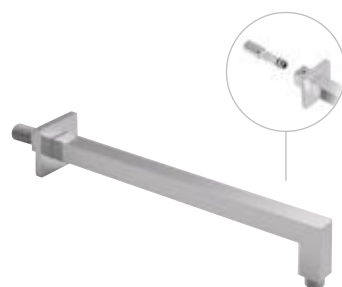

Mix² Easy Fit Shower Arm — £105

WG-EFSA/SQ-C/P

MIX-CMA/150-C/P