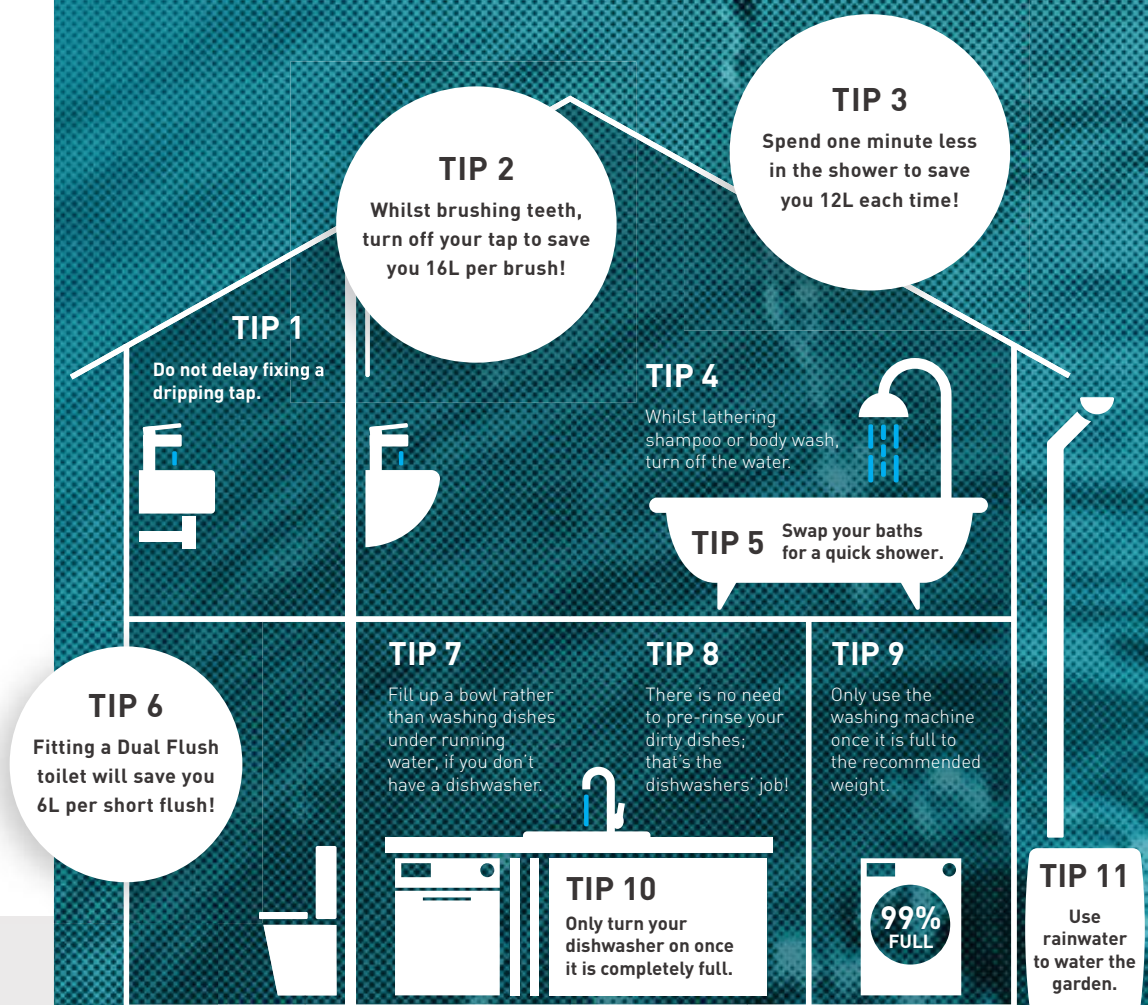

VADO products with ecoturn® technology, have an increased cold-water area, allowing you to consciously choose when you want to use hot water by actively turning the lever. This means simple tasks that do not require hot water, such as brushing your teeth, can be done **without unnecessarily engaging your boiler** and heating the water you do not need.

†

Appropriate products from our portfolio are WRAS approved for additional reassurance and for your water safety. A WRAS approval, certified by the Water Regulations Advisory Scheme, is an easy way to demonstrate that a material or water fitting is of a suitable quality and standard.

LEADING COMPONENTRY FITTED AS STANDARD

We only fit the very best European components, to ensure our products stand the test of time, even in the busiest bathrooms:

EVERY DROP MATTERS.

In addition to our water and energy saving product offering, we have some more helpful hints and tips to help you start your journey to a water-smart life.