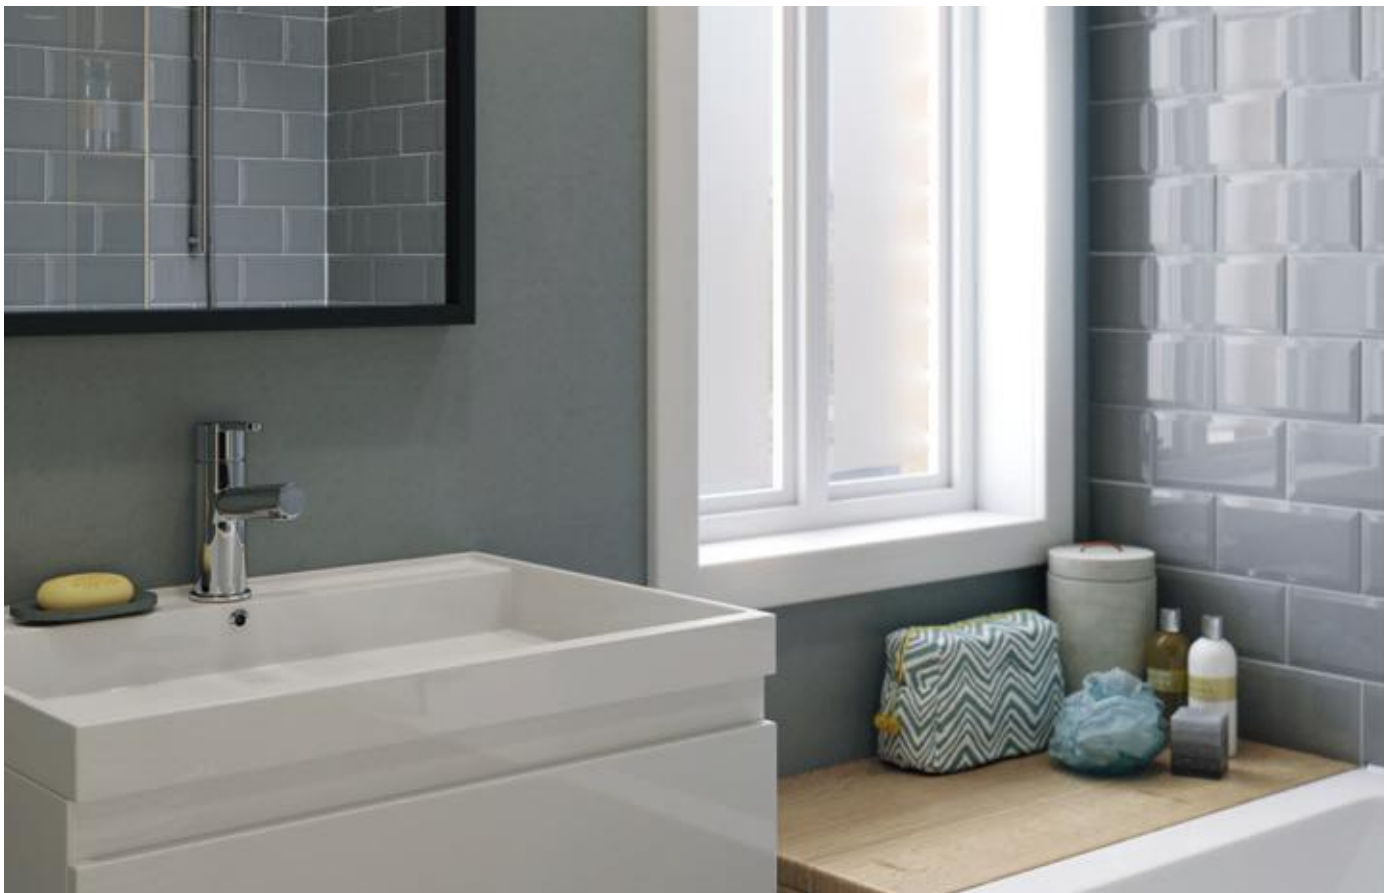

LIF-148D/3-C/P

£615

LP*

LIF-148D/2-C/P

£595

LP*

LIF-148D-C/P

£465

LP*

PLEASE SEE PAGE 166 FOR

LIFE COORDINATING ACCESSORIES

* LP for shower, MP for bath – for more information on DX valves see page 114