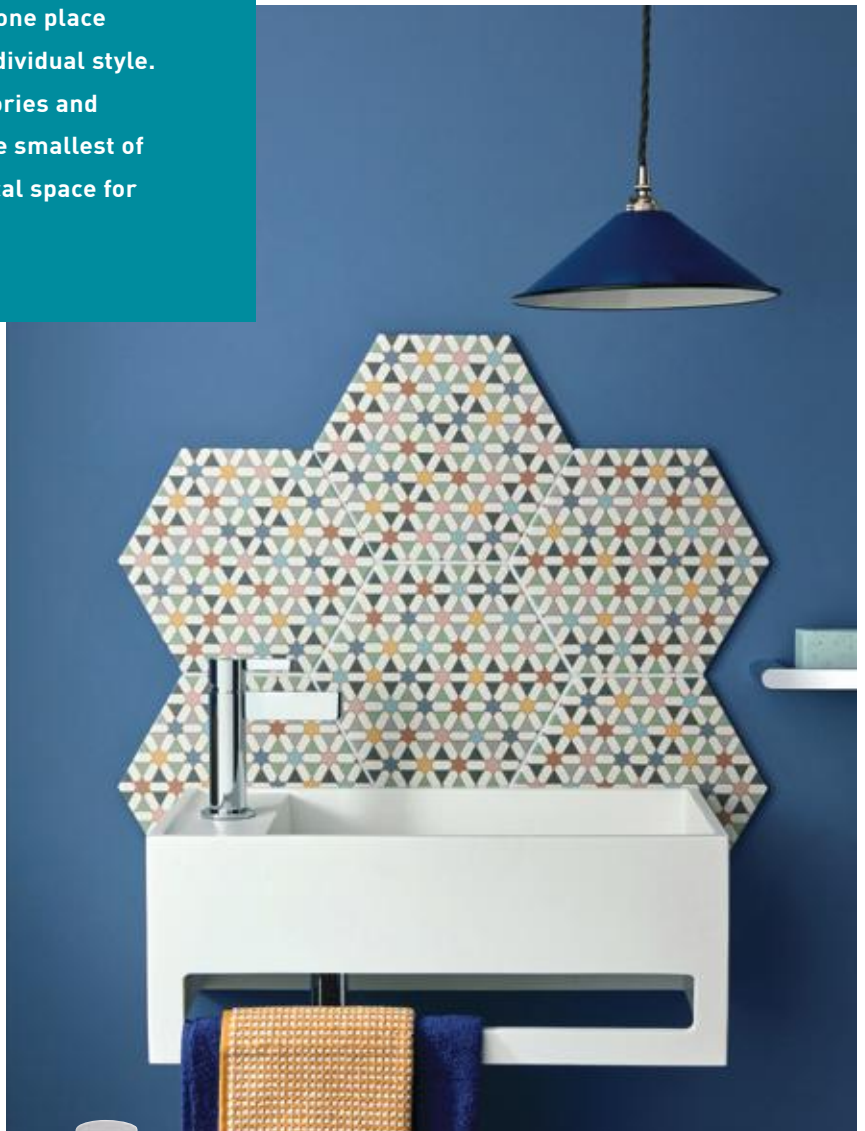

Edit
Mini Mono Basin

See page 60

Life
Towel Ring

See page 167