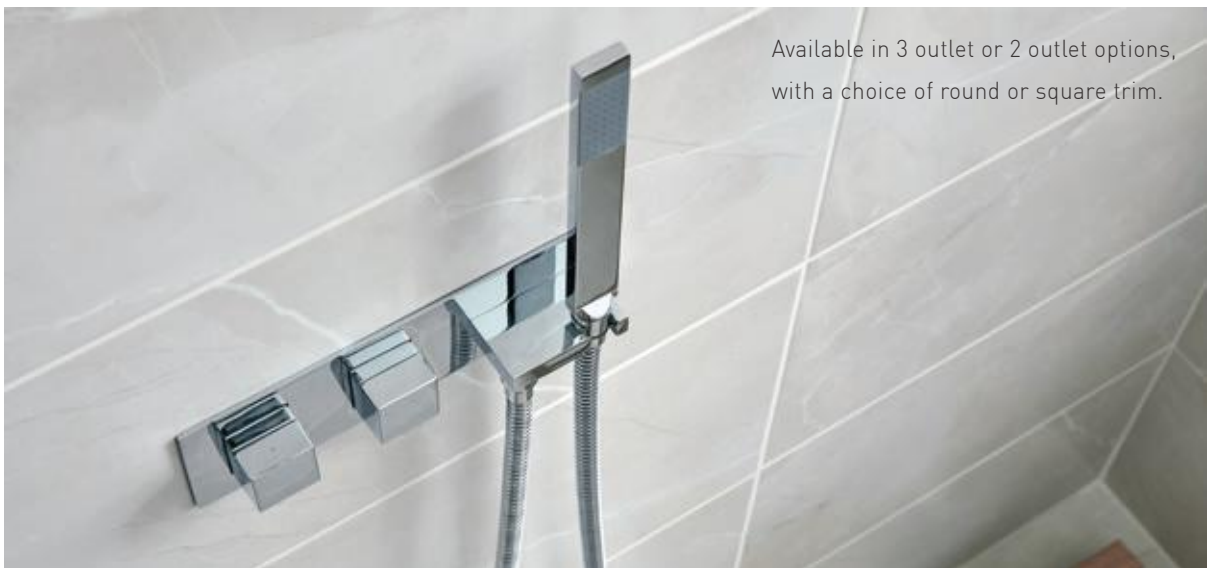

£975
LP*

Available in 3 outlet or 2 outlet options,
with a choice of round or square trim.

This collection is not just sleek, it is practical too with a compact design and exceptional functionality, as standard: