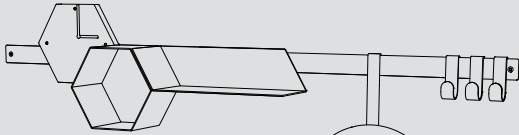

Hexagon Multi Rail Deluxe
Item no: DB-SH002-MX

1200 x 130 x 640 mm
Metal, Wood, Mirror
Bone