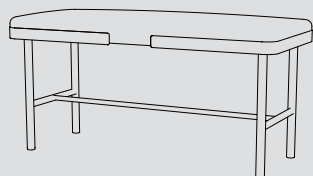

Bench
Item no: DB-B0058

903 x 380 x 447 mm
Metal, upholstery
Midnight Blue, Bone

367 x 367 x 442-565 mm
Metal, Wood
Midnight Blue, Bone, Blush, Lemon

445 x 445 x 460 mm
Metal, Wood
Clay, Latte