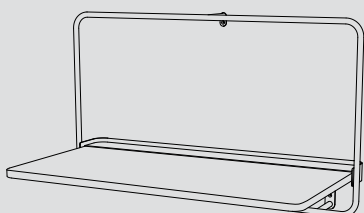

Foldable Wall Table
Item no: DB-B0053

938 x 115 x 568 mm
Metal, MDF w/ veneer
Midnight Blue, Bone, Clay, Latte