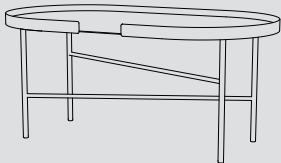

Coffee Table Oval
Item no: DB-B0057

903 x 503 x 405 mm
Metal, cork pad
Midnight Blue, Bone, Clay, Latte