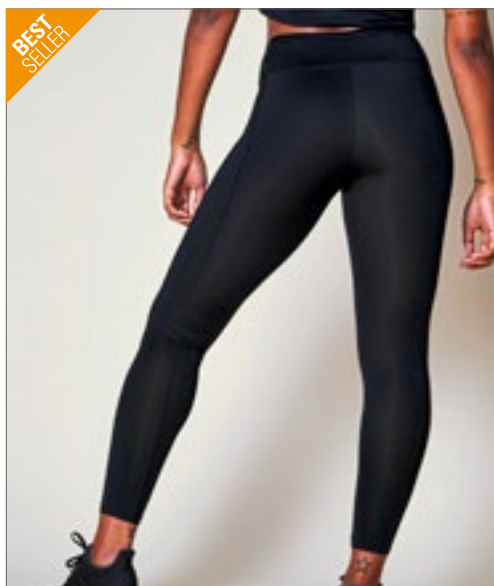

K943 | KK943 **Gamegear® Fashion Fit Full Length Legging**

GAMEGEAR®