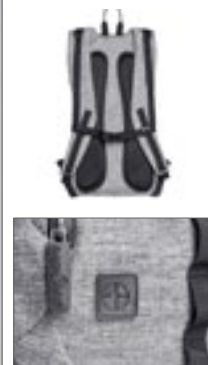

22,5L

100% Polyester
50 x 30 x 15 cm

Bags2GO

GREY MELANGE

600D polyester rugzak in grijs melange | Twee hoofdvakken met ritsluiting, klein vak aan de voorzijde met ritsluiting en extra open vak | Alle ritsen in zwart, rubberen ritsluiting met reliëf met „bags2GO“ | Hoofdtelefoon kabel doorvoer aan voorzijde | Ergonomisch gevormde, verstelbare en gevoerde schouderriem | Borstband in breedte en hoogte verstelbaar met kliksluiting | Rug zwaar gevoerd | Draagriem bovenop | Capaciteit: ca. 22,5 liter | Geleverd zonder inhoud / decoratie