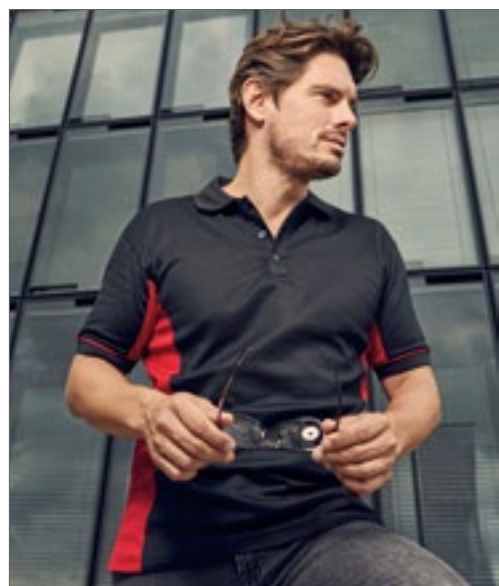

E4520 | 4520 **Men's Functional Contrast Polo**

55% Katoen / 45% Polyester
S, M, L, XL, XXL, 3XL
160 g/m²

Promodoro

BLACK/KELLY GREEN	BLACK/LIGHT GREY (SOLID)	BLACK/RED
GRAPHITE (SOLID)/SAFETY YELLOW	NAVY/LIGHT GREY (SOLID)	WHITE/BLACK
WHITE/INDIGO		

3 Knoopssluiting in de kleur van het shirt | Reserve knop, zijspalten | Manchetten met piping, piquélook | Contrasterend zijpaneel | Absorberende, CoolDry-afwerking | Wit is geschikt voor sublimatiedruk | 55% gekamd katoen / 45% polyester