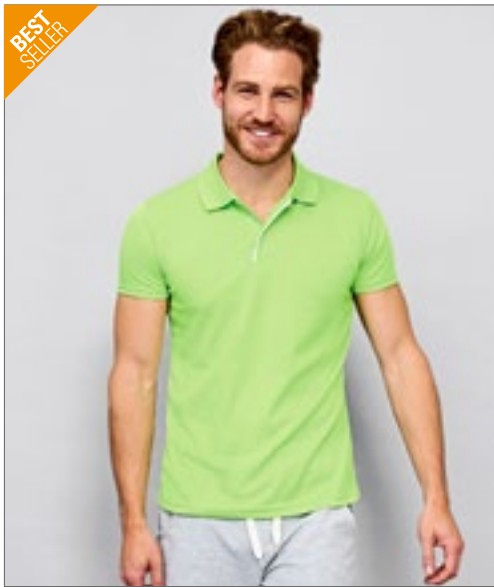

SOL'S
the fair spirit

NEW
COLOUR

L542 | 01180 **Men's Sports Polo Shirt Performer**

100% Polyester
S, M, L, XL, XXL, 3XL
180 g/m²

SOL'S

APPLE GREEN	AQUA	BLACK	FRENCH NAVY
KELLY GREEN	NEON CORAL	PURE GREY	RED
ROYAL BLUE	WHITE		

Korte mouwen | Knopenlijst met 3 knopen | Contrastkleur op zijlijst en zijnaden in wit (Contrastkleur Zwart = Royal, Wit = Navy) | Geschikt voor sublimatie