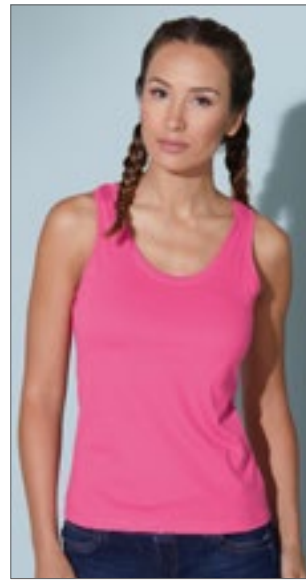

JAMES & NICHOLSON

XO1450 | 1450 **Men's Roundneck Tanktop**
100% Katoen
XS, S, M, L, XL, XXL, 3XL
140 g/m² X.O by Promodoro

AZUR BLUE	BERRY	BLACK
HEATHER GREY	HEATHER NAVY	WHITE

Gekamd katoen | Elegant en voelt zacht aan | elastisch | Kraagrand in dezelfde stof | Neutraal maatlabel | Versterkte schouder-naden | Dubbele naden | Zijnaden | Smalle snede

XO1451 | 1451 **Women's Roundneck Tanktop**
100% Katoen
XS, S, M, L, XL, XXL, 3XL
140 g/m² X.O by Promodoro

AZUR BLUE	BERRY	BLACK
HEATHER GREY	HEATHER NAVY	WHITE

Gekamd katoen | Elegant en voelt zacht aan | elastisch | Kraagrand in dezelfde stof | Neutraal maatlabel | Versterkte schouder-naden | Dubbele naden | Zijnaden | Smalle snede

JN902 | JN902 **Ladies' Tank Top**
100% Katoen
S, M, L, XL, XXL
150 g/m² James+Nicholson

BLACK	KHAKI	LIME GREEN
MINT	NAVY	ORANGE
PINK	PURPLE	RED
ROYAL	TURQUOISE	WHITE
YELLOW		

Klassieke mouwloze top van single jersey | Ringgesponnen katoen | Fijn gebreide banden op de hals en armlijnen | Iets getailleerd met zijnaden