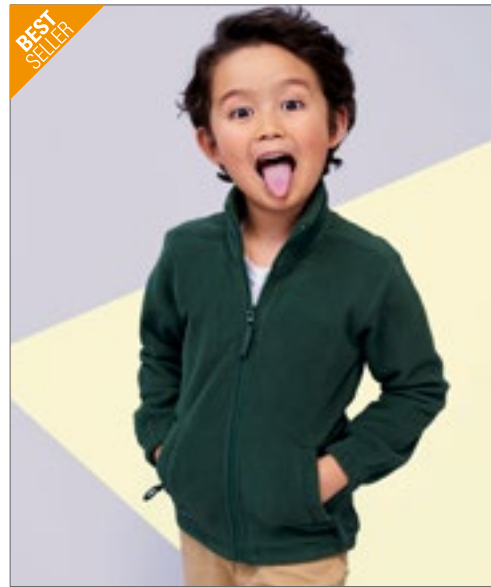

L742K | 00589 **Kids' Fleecejacket North**

100% Polyester
4 (96/104), 6 (106/116), 8 (118/128), 10 (130/140), 12 (142/152), 14 (154/164) jaar
300 g/m² SOL'S

BLACK	BURGUNDY	FIR GREEN	NAVY
RED			

Kort gesneden | Anti-pilling | Versterkte nekband | Hoog gevoerde kraag | Toon-op-toon geïnjecteerde rits | 2 zakken met rits en grote biezen | Elastische manchetten | Achterste halve maan juk | Beveiligd binnenste trekkoord onderaan