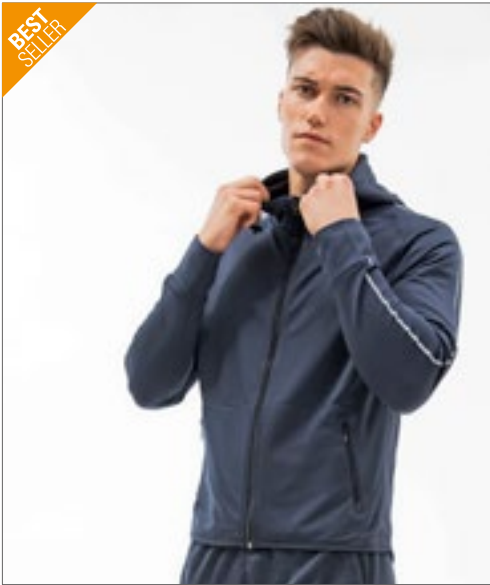

Running

03

Loopsport Concept	138 - 151
Bovenkleding	152 - 157
Broeken	158
Caps	159

BEST SELLER

TL550 | TL550 **Men's Hoodie with Reflective Tape**

100% Polyester
XS, S, M, L, XL, XXL
180 g/m²

Tombo

BLACK GREY MARL NAVY