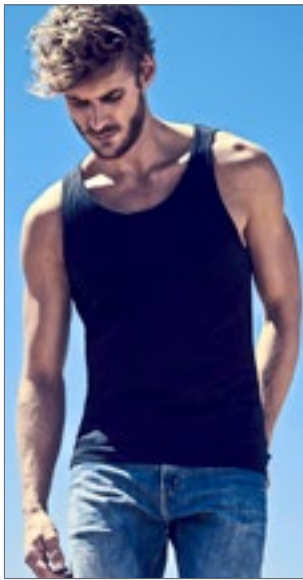

X.O. by promodoro