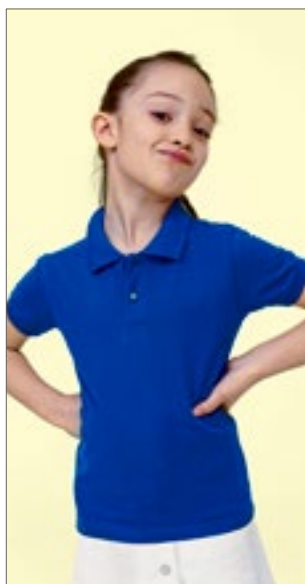

MERCHANDISE & FAN-ARTIKELN (POLO SHIRTS)

SOL'S
the fair spirit

L02948 | 02948 **Perfect Kids Polo**
100% Katoen
4 (96/104), 6 (106/116), 8 (118/128), 10 (130/140), 12 (142/152) jaar
180 g/m² SOL'S

BLACK	FRENCH NAVY	GREY MELANGE
KELLY GREEN	RED	ROYAL BLUE
WHITE		

Piqué 180; 100% gekamde ringgesponnen katoen
100% gekamd Katoen | 1x1 geribde kraag en manchetten |
Schouder tot schouder nekband | Korte mouwen | Ton sur ton
knopenlijst met 2 knopen | Gesneden en genaaid | Afscheur-
baar label