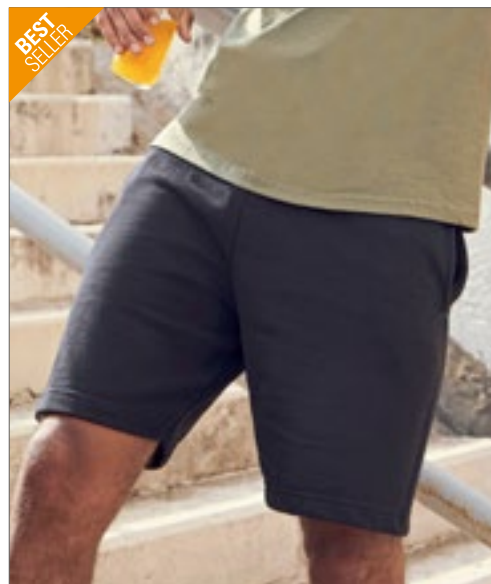

F495 | 64-036-0 **Lightweight Shorts**
80% Katoen / 20% Polyester
S, M, L, XL, XXL
240 g/m² Fruit of the Loom

BLACK **DEEP NAVY** **HEATHER GREY**

Lichtgewicht ongeborsteld fleece | Elastische taille met koord | Zijzakken