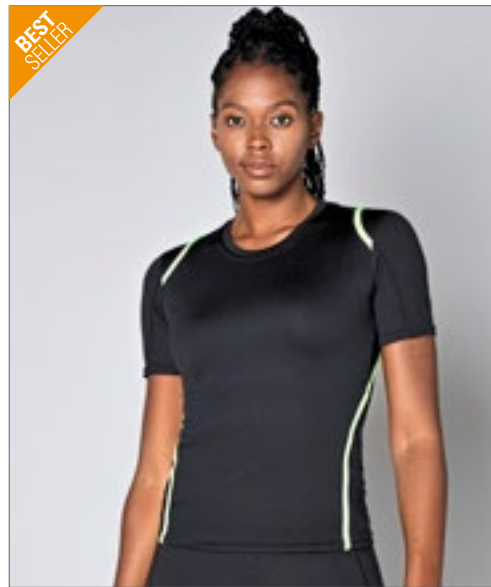

GAMEGEAR®

K966 | KK966 **Women's Regular Fit T-Shirt Short Sleeve**

100% Polyester
34 (XS/8), 36 (S/10), 38 (M/12), 40 (L/14), 42 (XL/16)
140 g/m²

Gamegear

BLACK/BLACK	BLACK/FLUORESCENT LIME	BLACK/FLUORESCENT ORANGE
BLACK/FLUORESCENT PINK	FLO CORAL/BLACK	NAVY/LIGHT BLUE
RED/WHITE	WHITE/GREY	WHITE/RED

Superieure drukoppervlakte | Droog afvoerende stof houdt je koel en comfortabel | Rechte zoom aan voorkant | Gebogen achterzoom