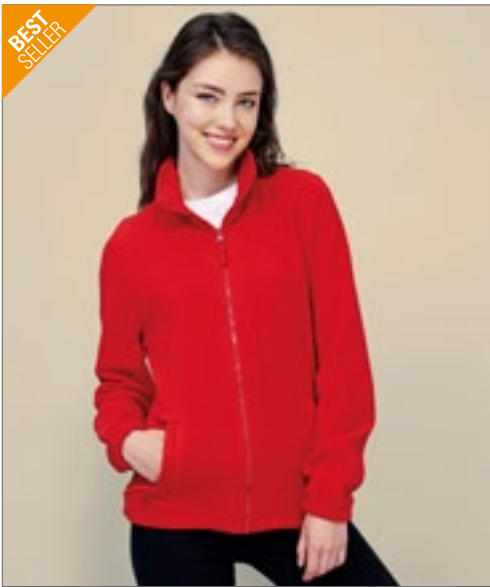

L745 | 54500 **Women's Fleece Jacket North**

100% Polyester
S, M, L, XL, XXL
300 g/m² SOL'S

AQUA	BLACK	BURGUNDY	CHARCOAL GREY (SOLID)
DARK CHOCOLATE	DARK PURPLE	FIR GREEN	GREY MELANGE
LIME	NAVY	NEON ORANGE	NEON YELLOW
ORANGE	RED	ROPE	ROYAL BLUE
WHITE			

2 zakken met ritssluiting en klep | Anti-pilling | Elastische manchetten | Gelijkgekleurde rits | Kort gesneden | Hoog gevoerde kraag en juk op de rug van een halve maan | Versterkte nekband | Elastisch trekkoord onderaan