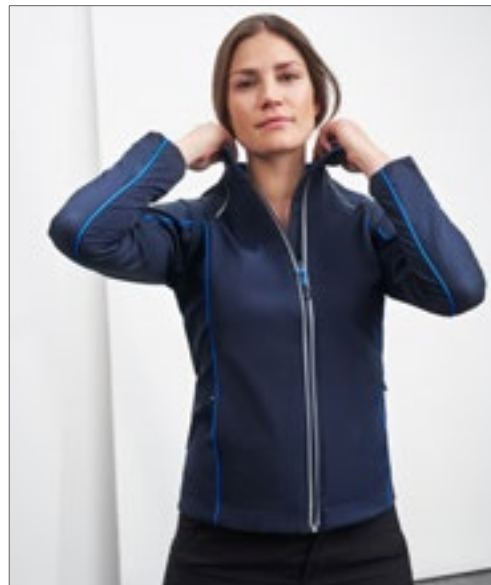

JAMES & NICHOLSON

JN1121 | JN1121 **Ladies' Zip-Off Softshell Jacket**

100% Polyester
S, M, L, XL, XXL
230 g/m²

James+Nicholson

BLACK/RED	BLACK/SILVER (SOLID)	IRON GREY/GREEN
NAUTIC BLUE/NAVY	NAVY/ROYAL	RED/BLACK

2 in 1-jas met afneembare mouwen | Wind- en waterdicht 3-lagig functioneel materiaal met TPU-membraan (5.000mm waterdiepte) | Ademend en waterdampdoorlatend | Naden niet verzegeld | Opstaande kraag | Binnenkant met contrastrijke kleur, contrastrijke vlecht aan voorkant, achterkant en mouwen | Reflecterende, afgedekte ritsluiting aan de voorkant | Reflecterende details op schouder, rug en mouwen | 2 zijzakken, 1 binnenzak met rits | Mouwzak met reflecterende rits | Ingenomen in de taille