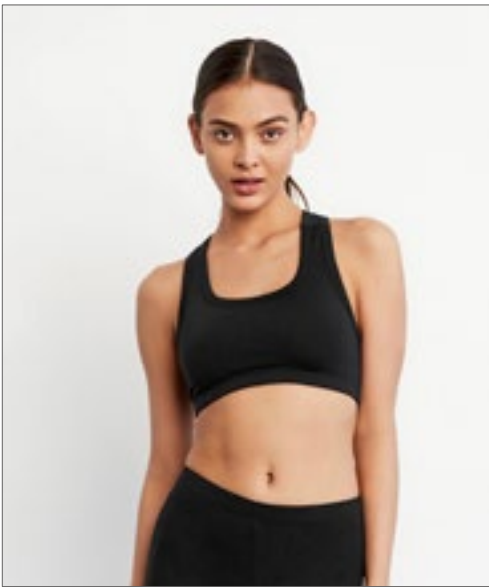

BELLA+CANVAS

BL970 | 970 **Women's Cotton Stretch Sport-Bra**

90% Nylon / 10% Elastaan
S, M, L
255 g/m²

Bella

BLACK

Racerback | Dubbel gelaagd | Bindende hals en armsgaten met elastische opening onderaan | Zijnaden | Vorm passend