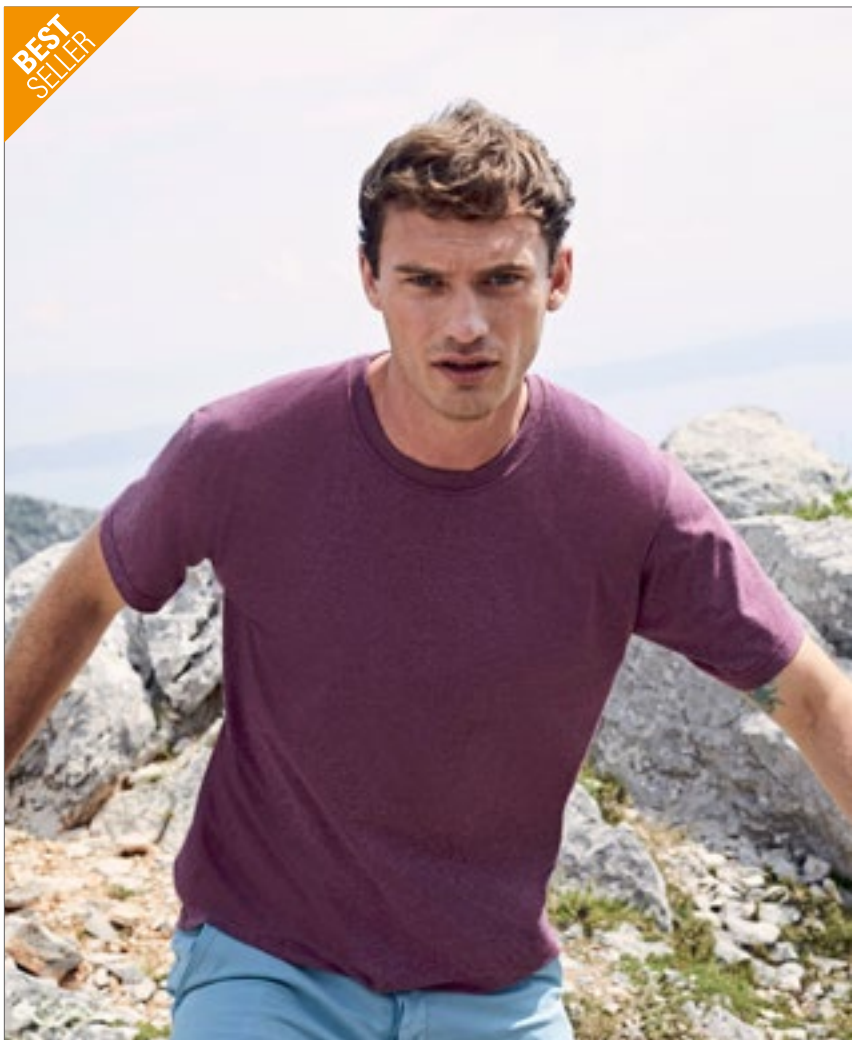

FRUIT OF THE LOOM®