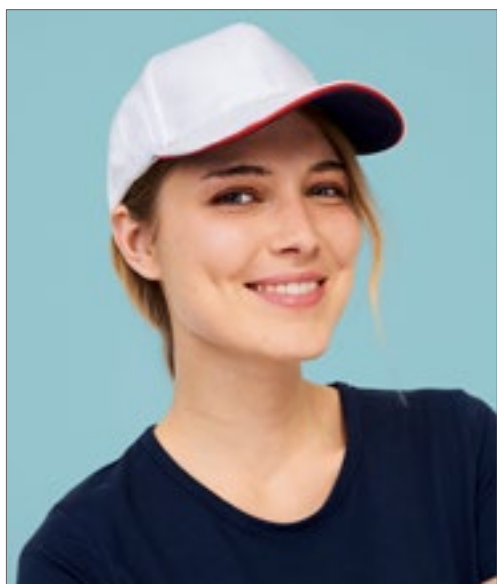

SOL'S
the fair spirit

NEW
COLOUR

L02116 | 02116 **Unisex Contrast Three-Colour Cap Longchamp**

100% Katoen
One Size
260 g/m²

SOL'S

FRENCH NAVY	WHITE

5 vlakken | Verstelbare rugsluiting met metalen gesp | 4 geborduurde oogjes