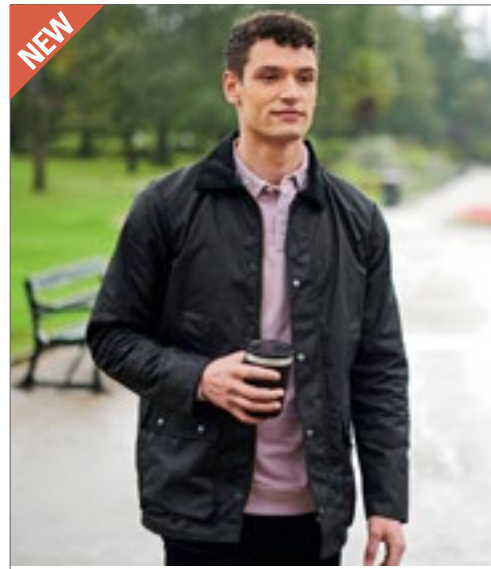

RG410 | TRA410 **Banbury Wax Jacket**

NEW

REGATTA
PROFESSIONAL