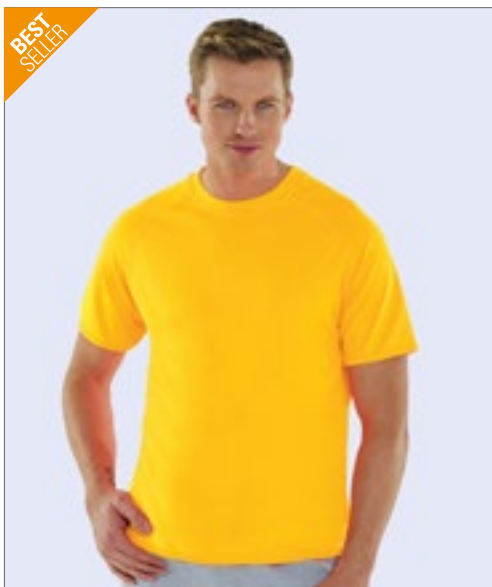

SW300 | SW300 **Sport T-Shirt**

100% Polyester

XS, S, M, L, XL, XXL

145 g/m²

Starworld

ANTHRACITE	ATOLL	BLACK	DEEP ROYAL
FLUORESCENT GREEN	FLUORESCENT ORANGE	FLUORESCENT PINK	FLUORESCENT PURPLE
FLUORESCENT YELLOW	GOLD	KHAKI	NAVY BLUE
PURPLE	RED	SKY	SPORTS GREY (MELANGE)
WHITE			

Micro Polyester mesh | Ademend met snelle wicking actie | Zijnaden | Raglanmouwen met platte naden | Gebogen achterzoom | Binding van dezelfde stof op manchetten en zoom | Geschikt voor 40°C wassen | SEDEX gecontroleerd