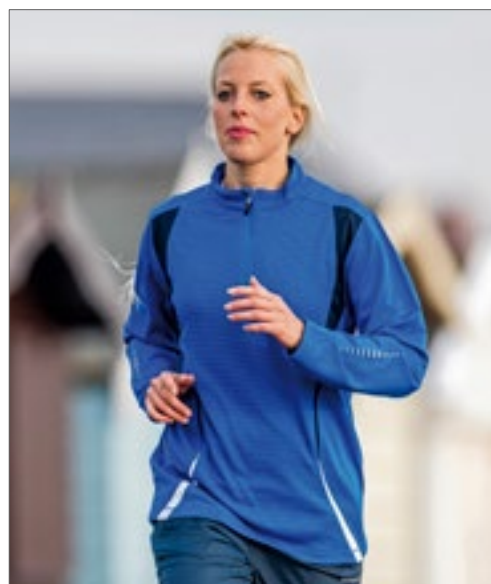

RT178X | S178X **Trial Training Top**

100% Polyester
XS, S, M, L, XL, XXL, 3XL
185 g/m²

SPIRO

BLACK/GREY/WHITE	CHARCOAL/LIME/WHITE	NAVY/ROYAL/WHITE
RED/BLACK/WHITE	ROYAL/NAVY/WHITE	WHITE/RED/WHITE

Ademend, COOL-DRY® wafelbreiwerk Polyester, sneldrogend | 1/4 nek ritssluiting | Prestaties lichtgewicht trainingstop | Zachte comfortabele pasvorm COOL-DRY stof | Houdt de huid koel en comfortabel