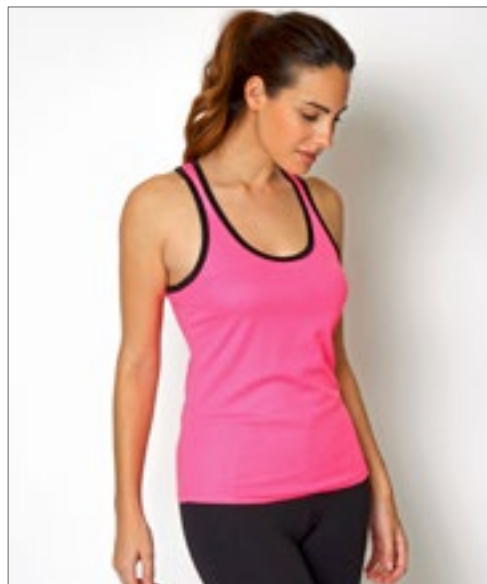

NH170 | BEAT **Beat - Sport Tank Top**

nath