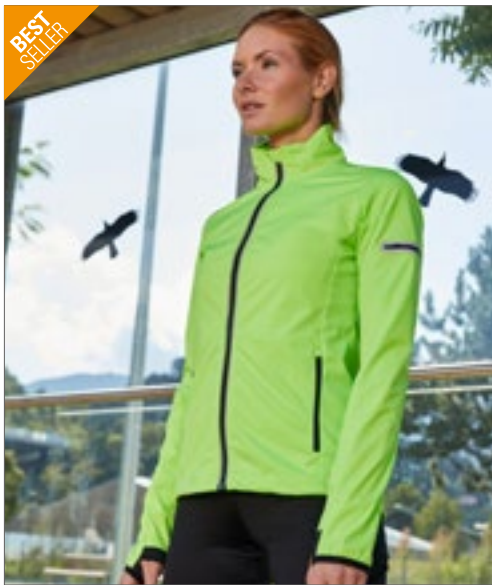

BEST SELLER

JAMES & NICHOLSON

JN1125 | JN1125 **Ladies' Sports Softshell Jacket**

100% Polyester
S, M, L, XL, XXL
180 g/m²

James+Nicholson

BLACK/LIGHT RED	BRIGHT BLUE/BRIGHT YELLOW	BRIGHT GREEN/BLACK
BRIGHT ORANGE/BLACK	BRIGHT YELLOW/BRIGHT BLUE	LIGHT RED/BLACK
NAVY/BRIGHT YELLOW	TITAN/BLACK	WHITE/BRIGHT GREEN