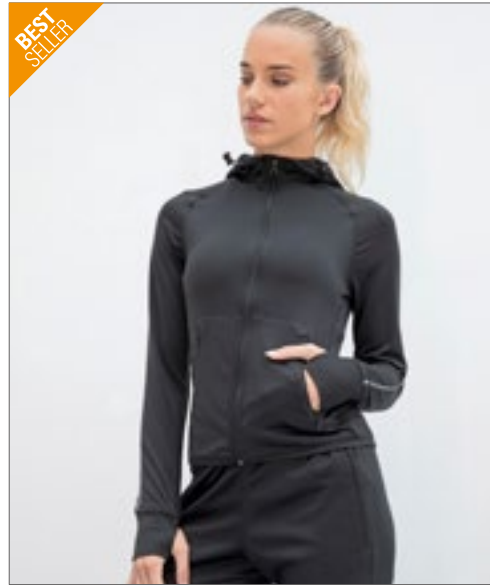

TL551 | TL551 **Ladies' Hoodie with Reflective Tape**

BEST SELLER