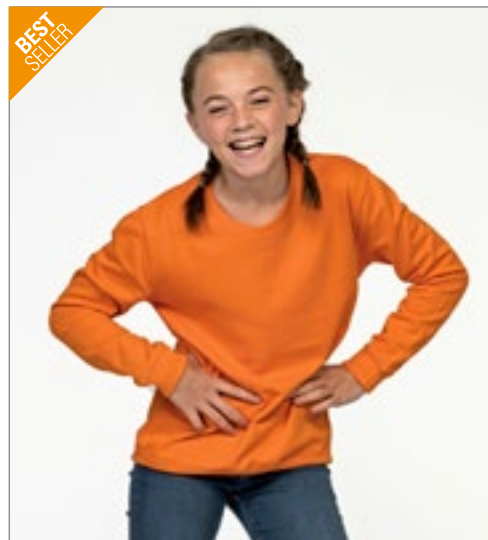

Just Hoods
AWDis

JH030K | JH030J **Kids' AWDIs Sweat**

80% Katoen / 20% Polyester (Charcoal (Heather): 52% Katoen / 48% Polyester), (Heather Grey: 75% Katoen / 25% Polyester)

3/4 (XS), 5/6 (S), 7/8 (M), 9/11 (L), 12/13 (XL) jaar