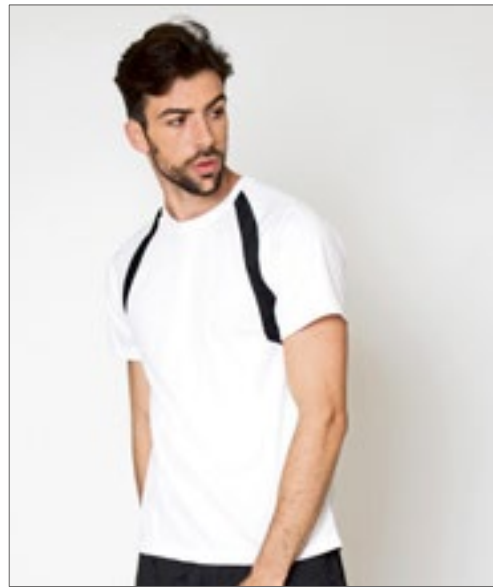

NH251 | COMBI **Men's Combi Sport Shirt**

nath