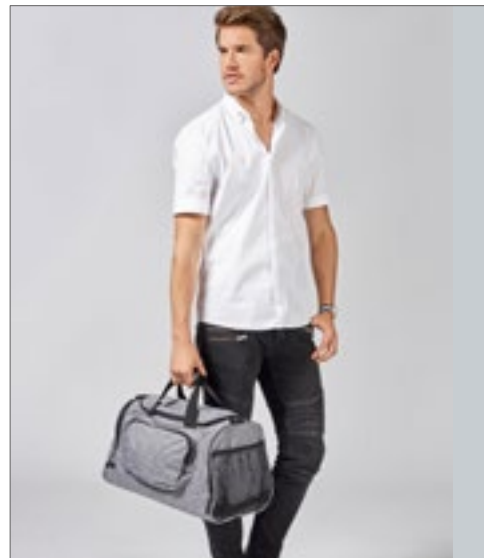

bags2GO

BS16052 | DTG-16052 **Allround Sports Bag - Boston**

100% Polyester
50 x 25 x 25 cm

Bags2GO

GREY MELANGE

600D Polyester veelzijdige sporttas, klein in grey melange | Een hoofdvak met lange U-vormige ritssluiting | Een zak aan de voorkant met rits | Twee zijzakken met ritsen, waarvan één ontworpen voor kleding / schoenenopslag en één met extra bevestigd compartiment van gas met elastische band | Alle ritsen in zwart, rubberen ritssluiting met reliëf met „bags2GO“ | Afneembare, in lengte verstelbare omwikkelbare draagriem met flexibele schoudevulling | Twee draagriemen met gevoerde klittenbandhandgrepen | Extra draaggreep aan de zijkant | Bodem met vier voet | Twee smalle reflectorstrips langs de zijkanten in de lengte | inhoud : ongev. 31 liter | Levering zonder inhoud / decoratie