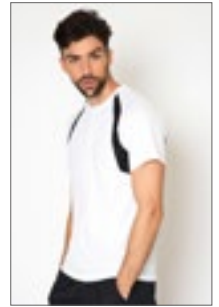

100% Polyester
XS, S, M, L, XL, XXL
150 g/m²

Nath

RED/YELLOW	ROYAL FLUOR/YELLOW FLUOR	WHITE/BLACK
WHITE/GREEN FLUOR	WHITE/ORANGE FLUOR	WHITE/ROYAL FLUOR
YELLOW FLUOR/ORANGE FLUOR	YELLOW FLUOR/ROYAL FLUOR	

Sneldrogend | Contrasterende kleur ventilatiezones van mesh | Zij stiksel