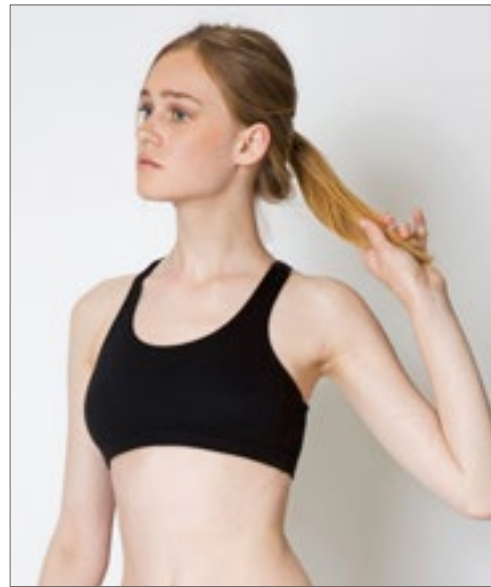

NH285 | ONLY **Only - Double Layer Sport Top**

nath