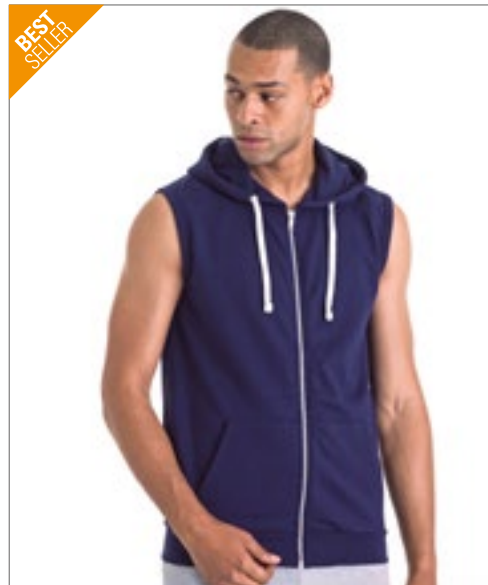

BEST SELLER

JustHoods
RWD

JH057 | JH057 **Sleeveless Zoodie**

80% Katoen / 20% Polyester (Charcoal (Heather): 52% Katoen / 48% Polyester), (Heather Grey: 75% Katoen / 25% Polyester)

S, M, L, XL, XXL
280 g/m²