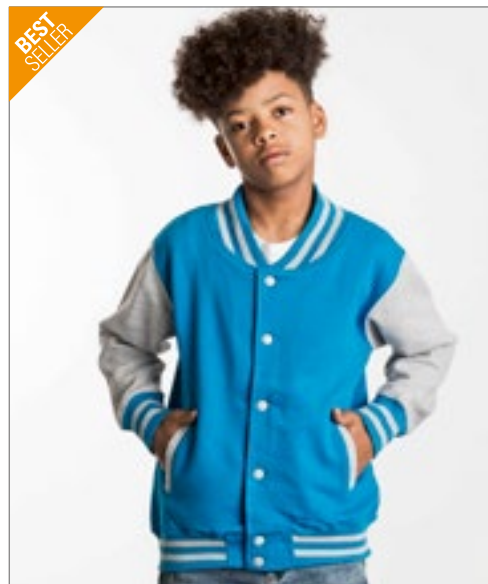

JustHoods
AWDs

JH043K | JH043J Kids' Varsity Jacket

70% Katoen / 30% Polyester (Heather Grey: 65% Katoen / 35% Polyester)
3/4 (XS), 5/6 (S), 7/8 (M), 9/11 (L), 12/13 (XL) jaar
330 g/m²

Just Hoods

BURGUNDY/HEATHER GREY	FIRE RED/WHITE	HEATHER GREY/WHITE
HOT PINK/WHITE	JET BLACK/FIRE RED	JET BLACK/HEATHER GREY
JET BLACK/SUN YELLOW	JET BLACK/WHITE	KELLY GREEN/WHITE
OXFORD NAVY/BURGUNDY	OXFORD NAVY/HEATHER GREY	OXFORD NAVY/WHITE
PURPLE/HEATHER GREY	PURPLE/WHITE	ROYAL BLUE/WHITE
SAPPHIRE BLUE/HEATHER GREY		

Contrasterende mouwen | Gebreide kraag, manchetten en tailleband met streepjesdetails | Drukknopsluiting | Contrasterende zakken | Geborstelde fleece aan de binnenzijde | Versterkte nekband | Ophanglus in de nek | Eenvoudig scheurlabel maakt het perfect voor rebranding