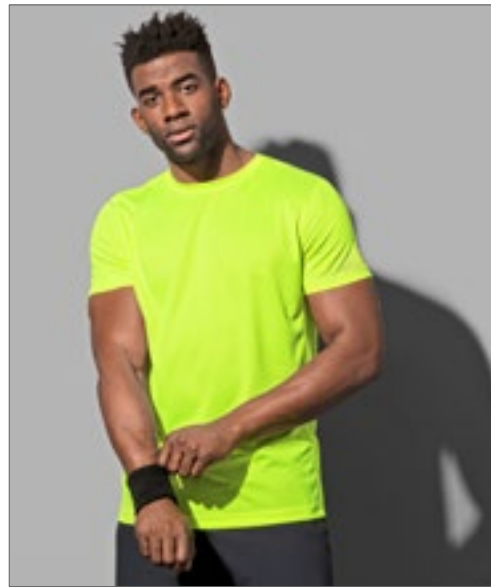

S8400 | ST8400 **Active 140 Crew Neck**

100% Polyester
S, M, L, XL, XXL
140 g/m²

Stedman®

BLACK OPAL	CRIMSON RED	CYBER YELLOW	KING BLUE
MARINA BLUE	WHITE		

Bird-eyelet mesh | Rekbare stof | Normale pasvorm | Zijnaden | Decoratieve flatlock naden | Ingezette mouwen | Onderhoudslabel in het zijpaneel | Klein label in de kraag | Contrast nekband (cybergeel) | Wasbaar op 40 ° C