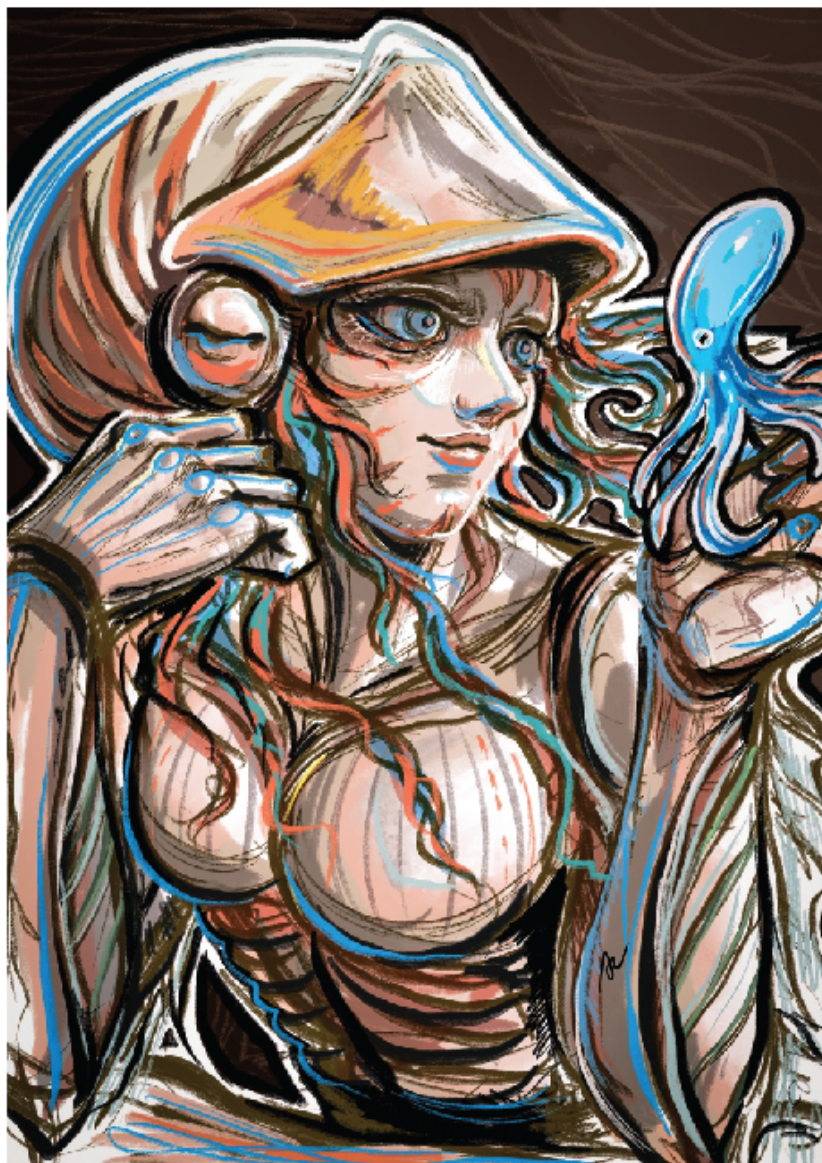

**ORIGINAL
CHARACTER**
Illustrations

UMUGENZI NIRERE
2021

TEARS FROM METAL
2018

INKTOBER ARTBOOK COVER
2019

NAUTILIA
2019

LADY FLORA
2020

PORTRAIT STUDY (PHOTOGRAPH BY YANNIS DAVY'S)
2020

TETA DIANA
2020

CHARACTER ILLUSTRATION: ISARO
2021

CHARACTER DESIGN: NOÉMIE
2021

CHARACTER CONCEPT: OCIE
2020

CHARACTER CONCEPT: NEO
2021

CHARACTER DESIGN & CONCEPT ARTS

For Comic stories and projects

CHARACTER DESIGN: WHELKIBA
2021