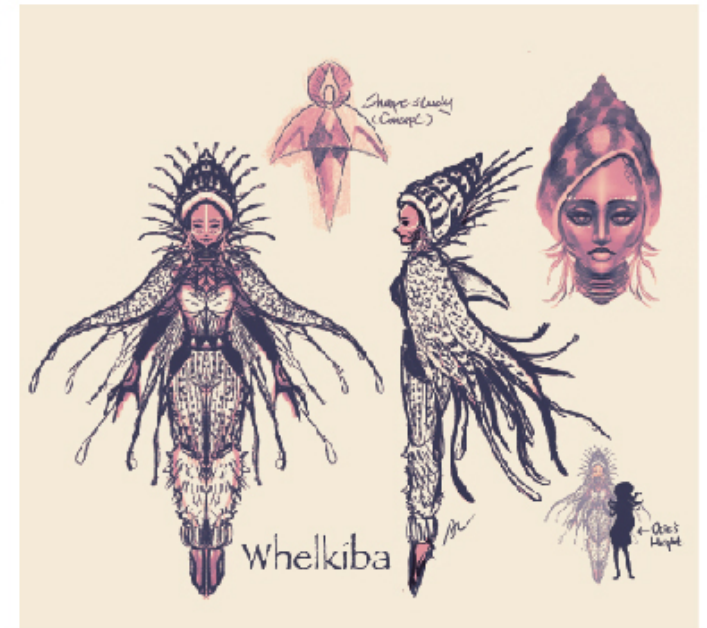

CHARACTER ILLUSTRATION: ISARO
2021

CHARACTER DESIGN: NOÉMIE
2021

CHARACTER CONCEPT: OCIE
2020

CHARACTER CONCEPT: NEO
2021

CHARACTER DESIGN & CONCEPT ARTS

For Comic stories and projects

CHARACTER DESIGN: WHELKIBA
2021

NIRERE

CHARACTER DESIGN: NIRERE
2021

CHARACTER DESIGN: OCIE
2020

Ac

CHARACTER DESIGN: OCIE
2017

THE OUTCAST
E T H A N

CHARACTER DESIGN: ETHAN
2020

THE OUTCAST
E T H A N