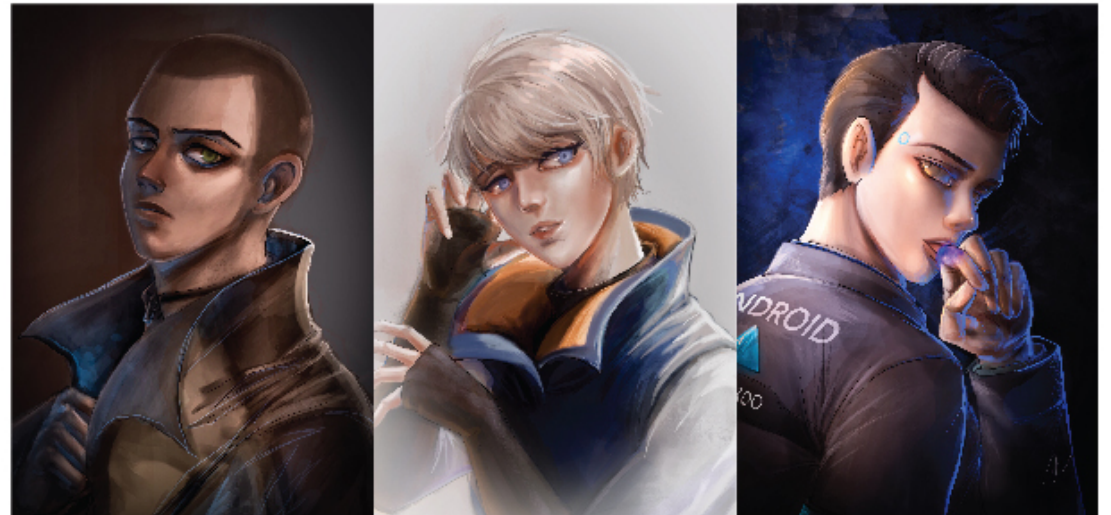

JOJO'S BIZARRE ADVENTURE: GOLDEN WIND (GUIDO MISTA)
2020

JOJO'S BIZARRE ADVENTURE: GOLDEN WIND (GIORNO GIOVANNA)
2020

DEMON SLAYERS
2019-2021

DETROIT: BECOME HUMAN-RK TWINS
2018

DETROIT: BECOME HUMAN-THE ANDROIDS
2018

**ORIGINAL
CHARACTER**
Illustrations

UMUGENZI NIRERE
2021

TEARS FROM METAL
2018

INKTOBER ARTBOOK COVER
2019

NAUTILIA
2019

LADY FLORA
2020

PORTRAIT STUDY (PHOTOGRAPH BY YANNIS DAVY'S)
2020

TETA DIANA
2020