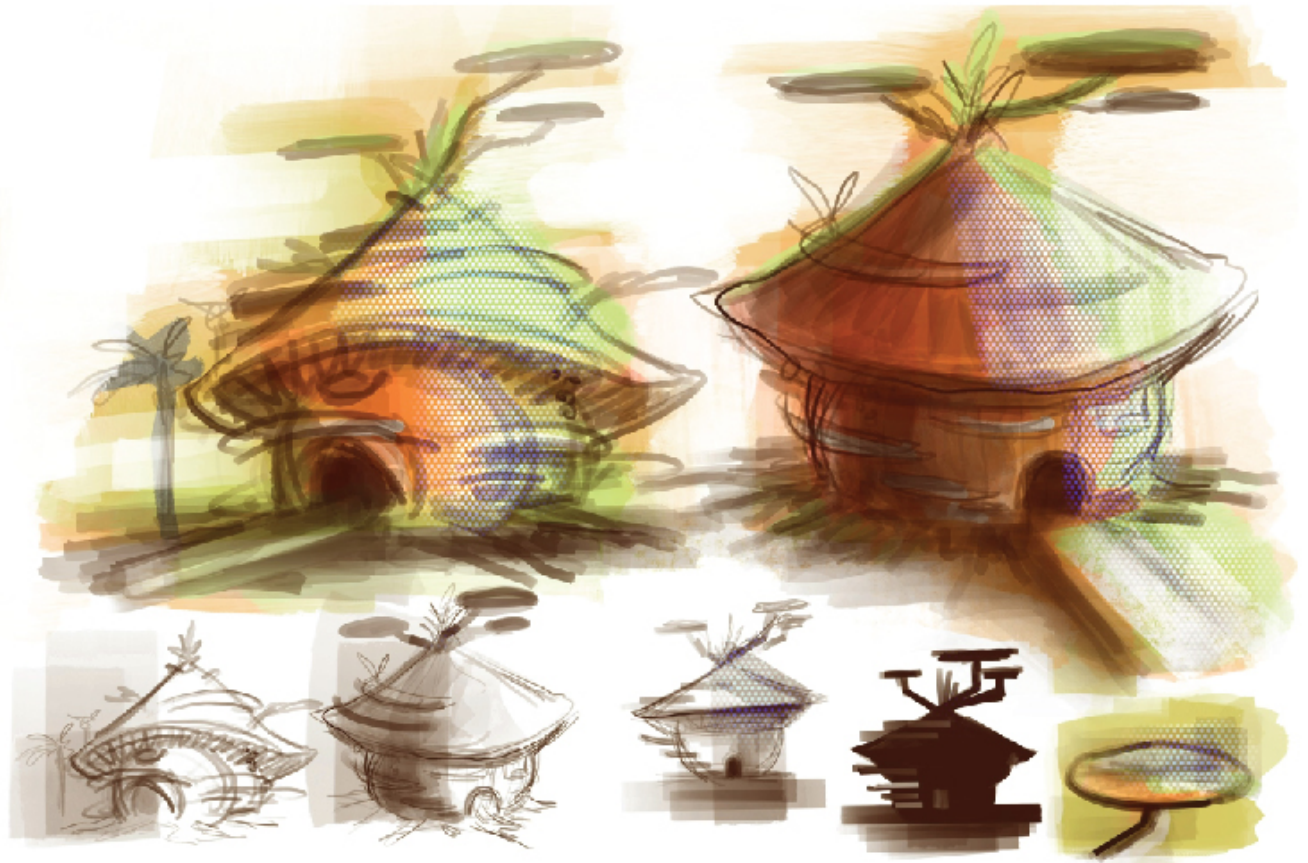

CHARACTER DESIGN: ETHAN
2020

CHARACTER DESIGN: MASCOTS OF TAIWAN SOUTHERN CITY
2020

CONCEPT ARTS
Project Name:
Nirere's Journey

CONCEPT ART: NIRERE'S JOURNEY-INKOKO FOREST
2021

CONCEPT ART: NIRERE'S JOURNEY IN RWANDA
2021

CONCEPT ART: NIRERE'S JOURNEY IN RWANDA
2021

3D MODELS
FigureModeling

CHARACTER MODELING: OCIE
2021

CHARACTER MODELING: OCIE
2021

TRAINING COURSE IN CGCG:
FLYING FISH MODELING
2020

靈偶

TRAINING COURSE IN CGCG:
SOUL PUPPET MODELING
2020