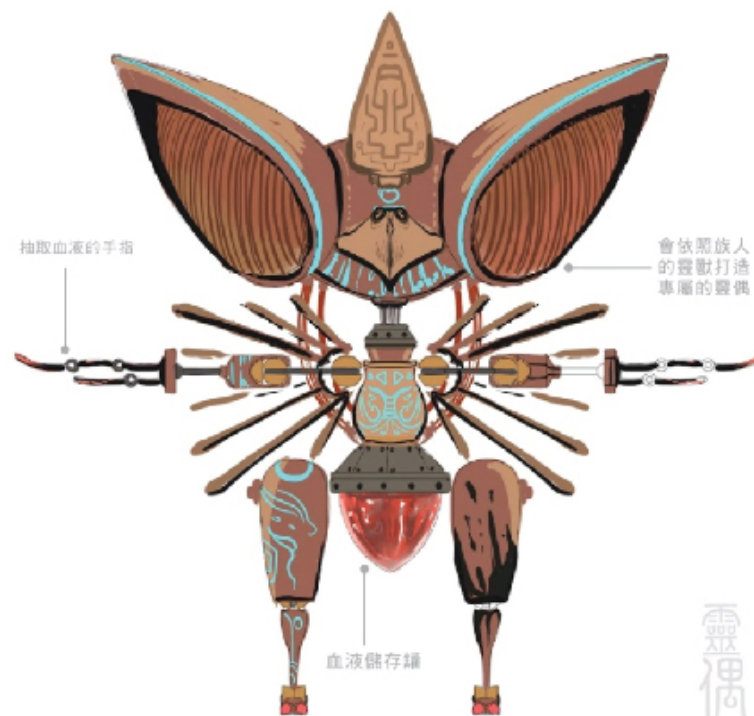

CHARACTER DESIGN: ETHAN
2020

CHARACTER DESIGN: MASCOTS OF TAIWAN SOUTHERN CITY
2020

CONCEPT ARTS
Project Name:
Nirere's Journey

CONCEPT ART: NIRERE'S JOURNEY-INKOKO FOREST
2021

CONCEPT ART: NIRERE'S JOURNEY IN RWANDA
2021

CONCEPT ART: NIRERE'S JOURNEY IN RWANDA
2021

3D MODELS
FigureModeling

CHARACTER MODELING: OCIE
2021

CHARACTER MODELING: OCIE
2021

TRAINING COURSE IN CGCG:
FLYING FISH MODELING
2020

靈偶

TRAINING COURSE IN CGCG:
SOUL PUPPET MODELING
2020

LIGHTING
COMPOSITING

La Fuga-Demo Reel
2020

YI TING LIN'S
PORTFOLIO