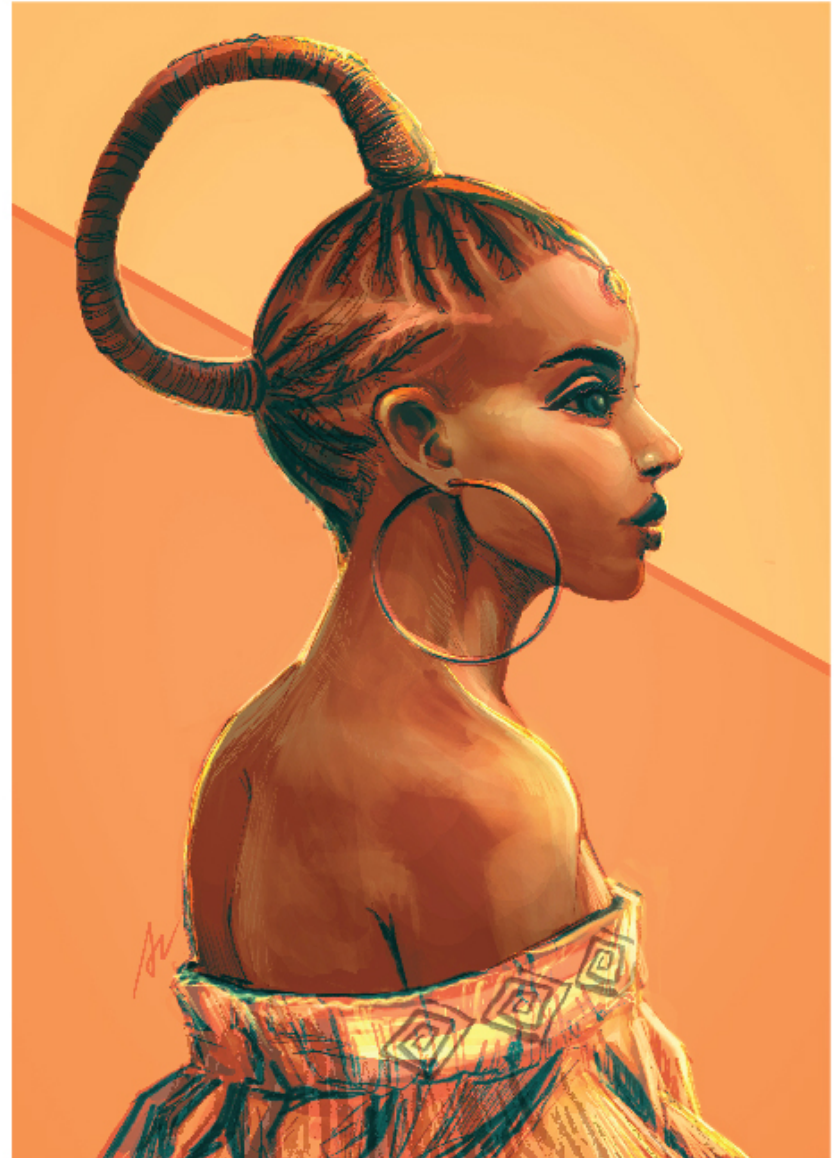

**ORIGINAL
CHARACTER**
Illustrations

UMUGENZI NIRERE
2021

TEARS FROM METAL
2018

INKTOBER ARTBOOK COVER
2019

NAUTILIA
2019

LADY FLORA
2020

PORTRAIT STUDY (PHOTOGRAPH BY YANNIS DAVY'S)
2020

TETA DIANA
2020