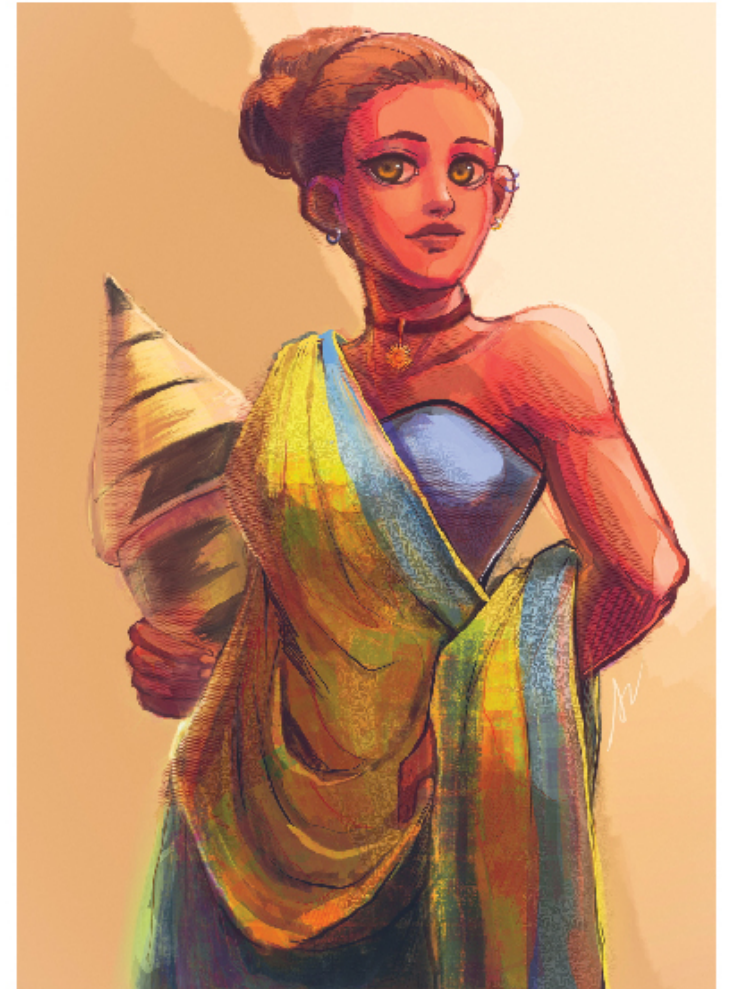

CHARACTER DESIGN: NOÉMIE
2021