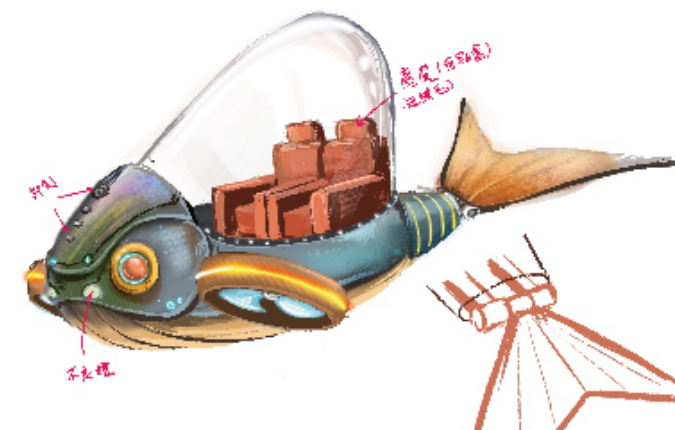

CHARACTER DESIGN: ETHAN
2020

CHARACTER DESIGN: MASCOTS OF TAIWAN SOUTHERN CITY
2020

CONCEPT ARTS
Project Name:
Nirere's Journey

CONCEPT ART: NIRERE'S JOURNEY-INKOKO FOREST
2021

CONCEPT ART: NIRERE'S JOURNEY IN RWANDA
2021

CONCEPT ART: NIRERE'S JOURNEY IN RWANDA
2021

3D MODELS
FigureModeling

CHARACTER MODELING: OCIE
2021

CHARACTER MODELING: OCIE
2021

TRAINING COURSE IN CGCG:
FLYING FISH MODELING
2020

靈偶

TRAINING COURSE IN CGCG:
SOUL PUPPET MODELING
2020