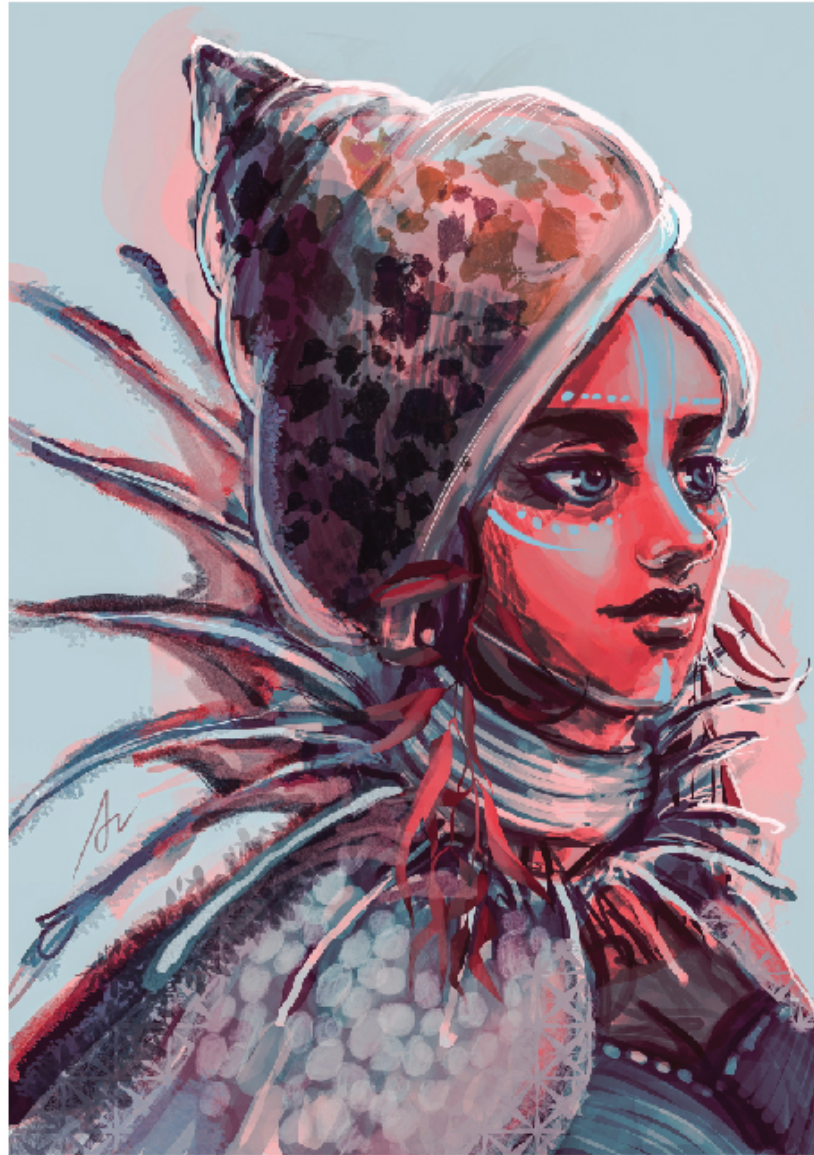

CHARACTER ILLUSTRATION: ISARO
2021

CHARACTER DESIGN: NOÉMIE
2021

CHARACTER CONCEPT: OCIE
2020

CHARACTER CONCEPT: NEO
2021

CHARACTER DESIGN & CONCEPT ARTS

For Comic stories and projects

CHARACTER DESIGN: WHELKIBA
2021