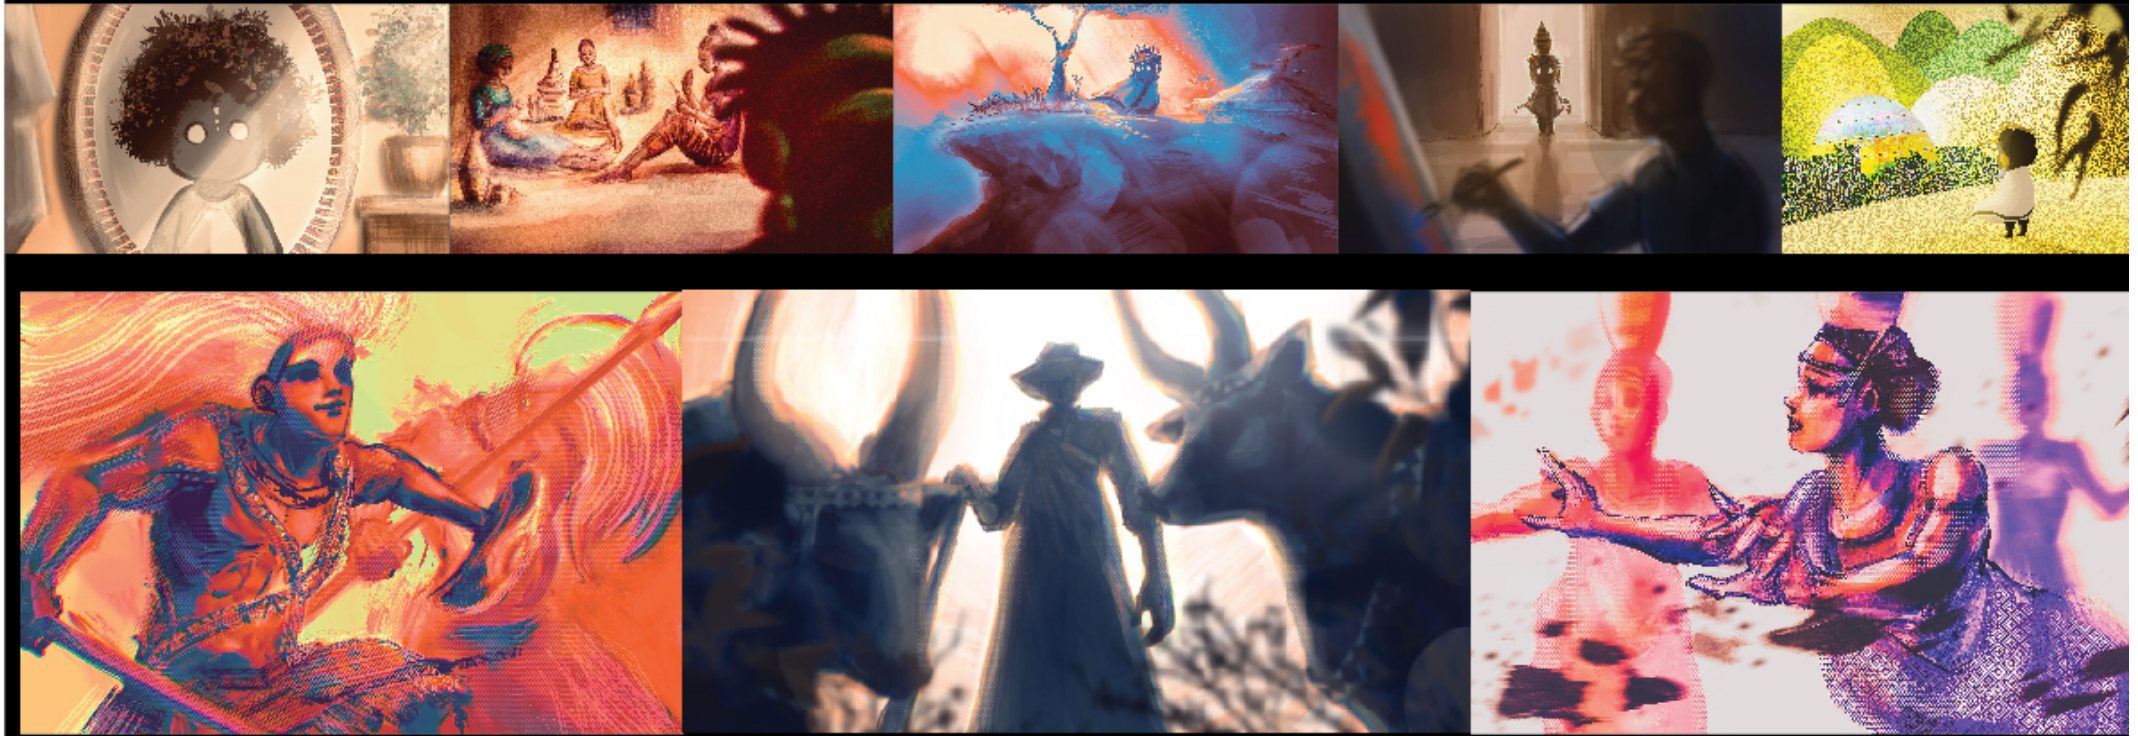

CONCEPT ART: NIRERE'S JOURNEY IN RWANDA
2021