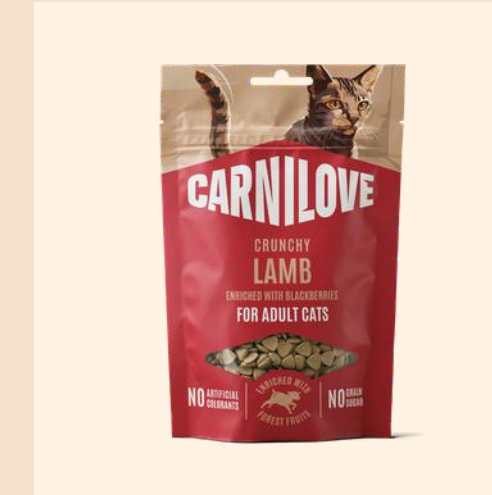

A treat should be more than a reward – it should be a moment of genuine enjoyment that helps ignite a cat's true spirit.

CRUNCHY TREATS

Natural texture.
Crisp bite.
Simple pleasure.

CARNILOVE crunchy treats combine a crisp, satisfying bite with high-quality animal protein and carefully selected ingredients that fully align with a cat's natural dietary needs. Each oven-baked treat delivers a simple, grain-free reward, enriched with berries and catnip for added flavour and functional plant compounds. Ideal for everyday treating, playful moments, or adding a little extra variety to the day.

 NO grain & potato

 NO added sugar

 NO artificial colorants

DUCK ENRICHED WITH RASPBERRIES

For Adult Cats
50g

SALMON ENRICHED WITH CATNIP

For Adult Cats
50g

LAMB ENRICHED WITH BLACKBERRIES

For Adult Cats
50g

[SHOP CRUNCHY CAT TREATS](#)

SOFT TREATS

Tender bites
for gentle moments.

Soft, aromatic, and easy to chew, CARNILOVE semi-moist treats are ideal for gentle everyday feeding by hand. Made with selected animal proteins for meaty flavour, and enriched with berries or catnip to add natural variety and functional plant ingredients.