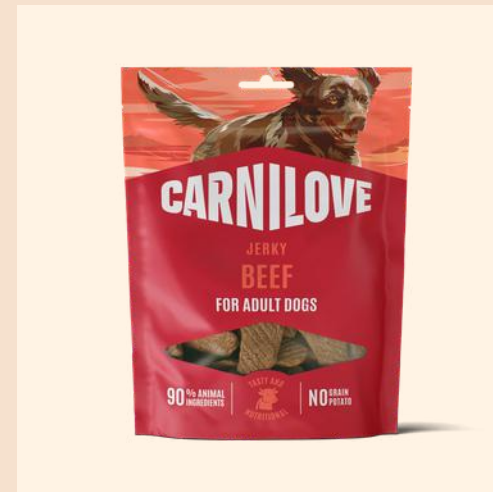

For Adult Dogs
200g

SALMON WITH THYME SMALL BITE

For Adult Dogs
200g

NO grain & potato

NO artificial colorants

JERKY

CARNILOVE Jerky treats offer rich, meaty flavour in chewy, gently dried fillets designed to stimulate your dog's instinctive desire to tear, taste, and enjoy. Made with plenty of high-quality proteins and only essential supportive ingredients, they deliver an exceptional meat-rich reward.