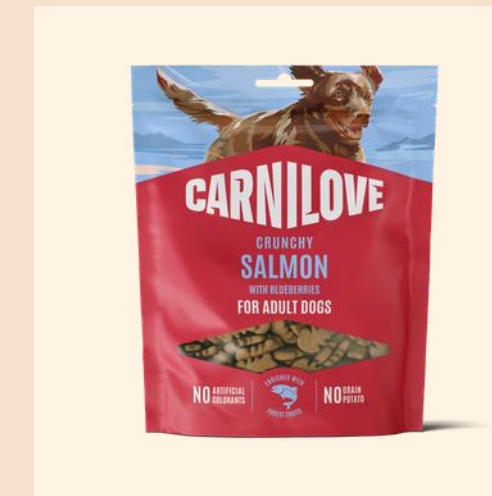

LAMB WITH CRANBERRIES

For Adult Dogs
200g

WILD BOAR WITH ROSEHIPS

For Adult Dogs
200g

MACKEREL WITH RASPBERRIES

For Adult Dogs
200g

OSTRICH WITH BLACKBERRIES

For Adult Dogs
200g