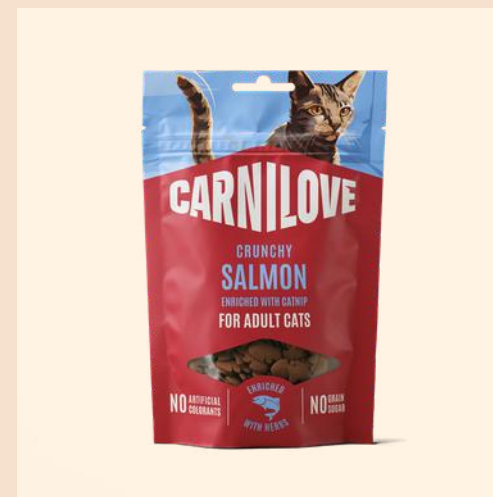

A treat should be more than a reward – it should be a moment of genuine enjoyment that helps ignite a cat's true spirit.

CRUNCHY TREATS

Natural texture.
Crisp bite.
Simple pleasure.

CARNILOVE crunchy treats combine a crisp, satisfying bite with high-quality animal protein and carefully selected ingredients that fully align with a cat's natural dietary needs. Each oven-baked treat delivers a simple, grain-free reward, enriched with berries and catnip for added flavour and functional plant compounds. Ideal for everyday treating, playful moments, or adding a little extra variety to the day.

 NO grain & potato

 NO added sugar

 NO artificial colorants

DUCK ENRICHED WITH RASPBERRIES

For Adult Cats
50g

SALMON ENRICHED WITH CATNIP

For Adult Cats
50g

LAMB ENRICHED WITH BLACKBERRIES

For Adult Cats
50g

[SHOP CRUNCHY CAT TREATS](#)

SOFT TREATS

Tender bites
for gentle moments.

Soft, aromatic, and easy to chew, CARNILOVE semi-moist treats are ideal for gentle everyday feeding by hand. Made with selected animal proteins for meaty flavour, and enriched with berries or catnip to add natural variety and functional plant ingredients.