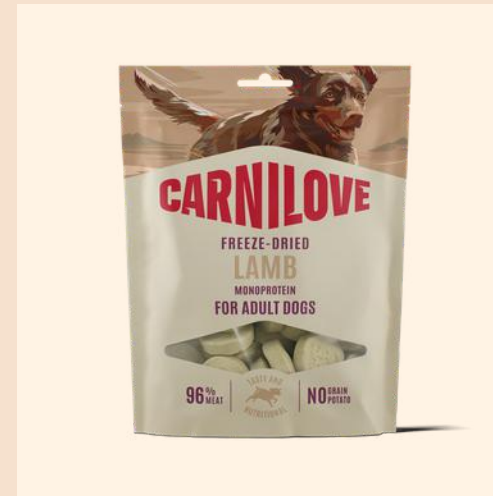

LAMB – MONOPROTEIN

For Adult Dogs
60g