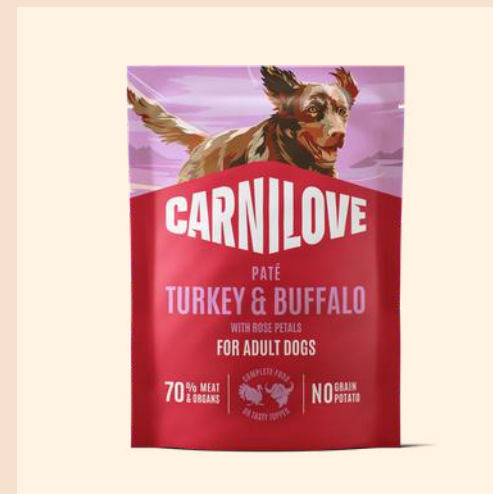

[SHOP DOG TINS](#)

67% meat & organs

NO grain & potato

NO artificial additives

POUCH PATÉ

Crafted to mirror a dog's natural diet, CARNILOVE Pouch Paté delivers smooth, instinctively appealing nutrition to help dogs be their best, active, strong selves. Each recipe blends high-quality meats with herbs, fruits, and vegetables for balanced nourishment without unnecessary additives.

Powerfully simple. Packed with nutrition. Ideal as a complete food or a flavourful topper.

[SHOP DOG POUCHES](#)

TURKEY & SALMON WITH BLUEBERRIES

For Puppies
300g

TURKEY & WILD BOAR WITH ROSEHIPS

For Adult Dogs
300g