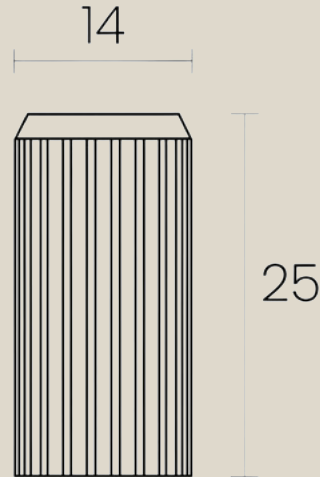

LINES

CABINET KNOB

Overview:
Discover the bespoke finishing touch for your cabinetry with our 14mm Lines Knob. This knob showcases minimalist design and warmth.

Base Material:
Solid Brass

Dimensions:
Depth: 25mm / Ø: 14mm

Finish:

SKU: CHBK52, CHBK50, CHBK51

DIMENSIONS