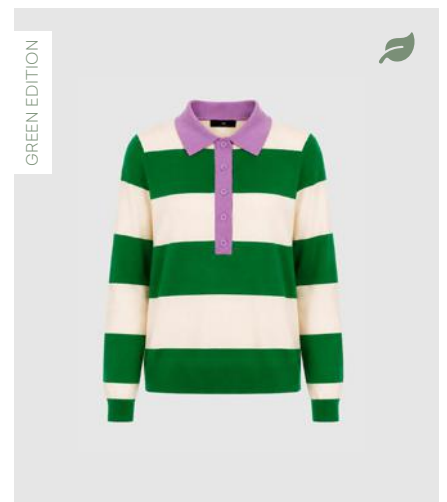

WBLMAGGIE BATSLEEVE PULLOVER
Cloud Stripe
84% Viscose, 16% Polyamide
RRP 59,99 EUR | WHS 21,43 EUR