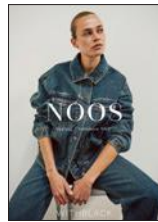

FILTER BY ▼

WBLTONIC TAILORED PANT
119,99 EUR

WBLEMBER 3/4 SLEEVE TOP
99,99 EUR

COLLECTION FLOW

6 Annual Collections

Spring / Summer

NOOS
SS

Sales period:
25.05 - 26.06