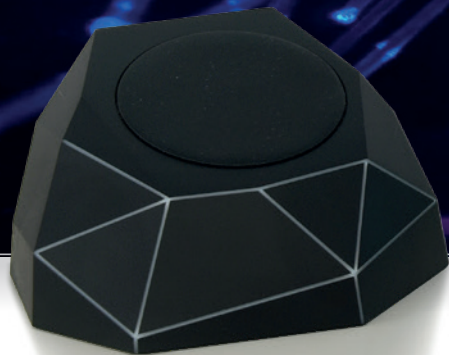

1552 - **Xoopar Geo Speaker**

2304 - **Xoopar Geo Mouse Plus**

GEO

BRANDING

2261 - Xoopar Geo Fast Wireless Charging Dock

- Max. 10W output
- Anti-slip
- LED logo
- USB to USB-C cable
- For all wireless charging phones