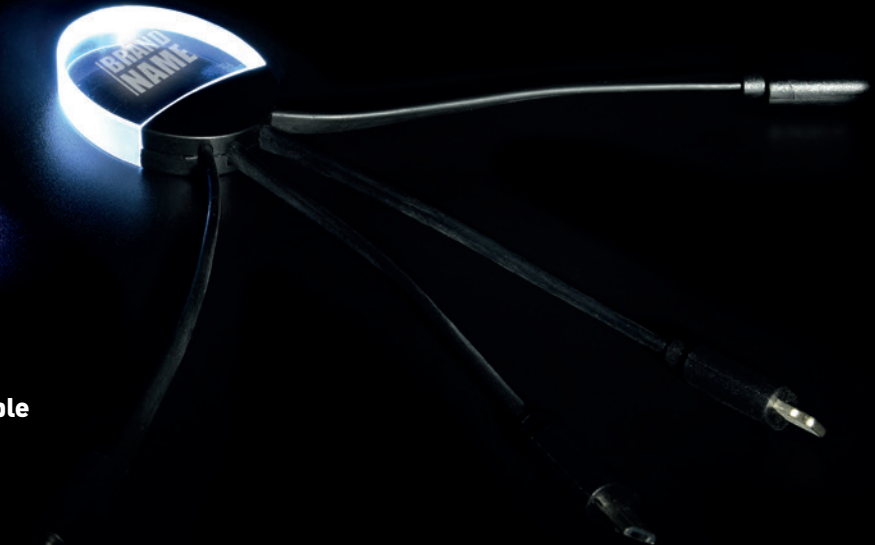

3180 - Xoopar iLo Cable

The Xoopar iLo Cable and the Xoopar iLo Hub are available in a number of colours (black, white, red, blue, & green or grey).