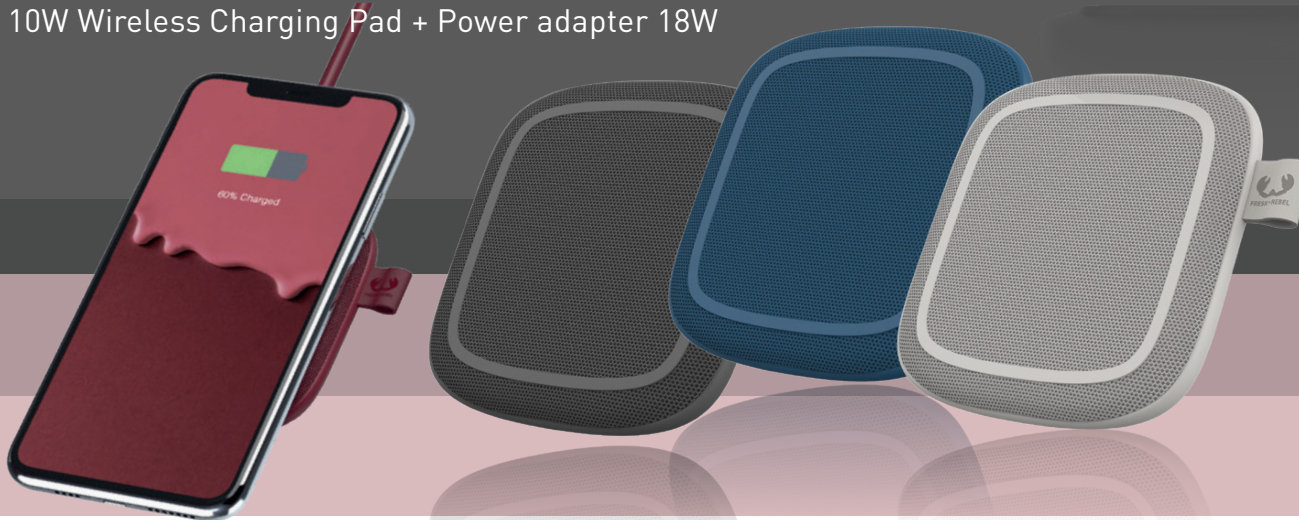

4CP100IG **Fresh 'n Rebel - BASE**
10W Wireless Charging Pad + Power adapter 18W