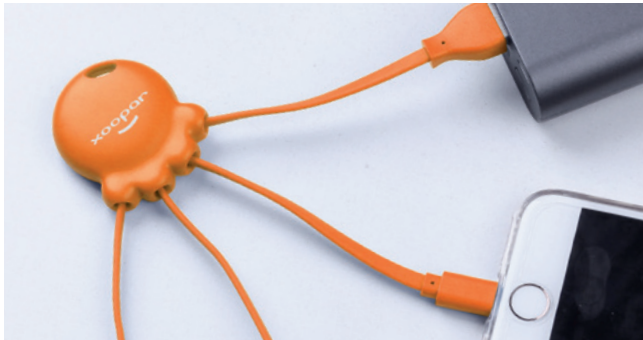

**CUSTOM
PACKAGING
OPTIONS
AVAILABLE!**