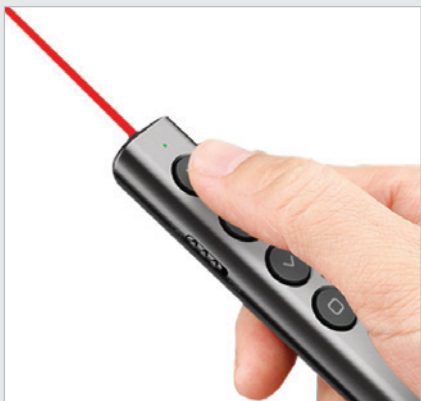

PRESENT AND

0070 - **Wireless Presenter**

- Wireless receiver
- Range up to 30 meter
- AAA battery (not included)
- With page up/down, slide, volume control and laser function

Dimensions: 140 x 20 x 17 mm
Logo area: 75 x 15 mm