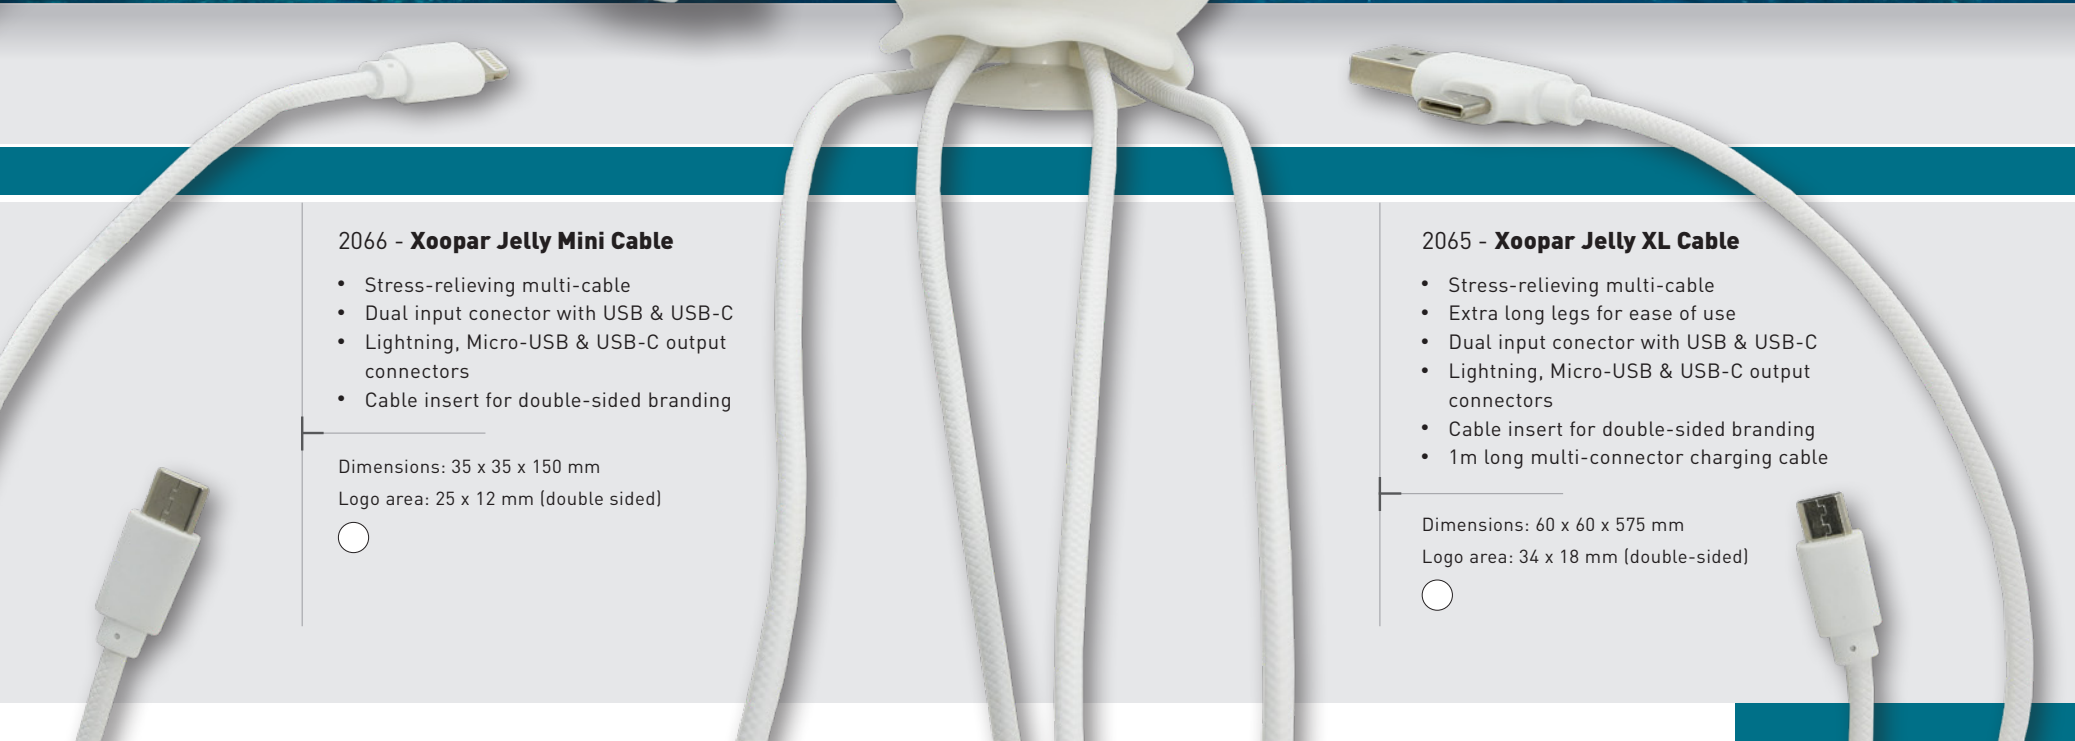

Dimensions: 53 x 71 x 8 mm
Logo area: 10 x 36 mm

ENVIRONMENTALLY FRIENDLY
BIO-DEGRADABLE CABLE

xoopar®
Joy in Technology

PROMOTIONAL TECHNOLOGY

FUN

VERSATILE AND FLEXIBLE

2066 - Xoopar Jelly Mini Cable

- Stress-relieving multi-cable
- Dual input connector with USB & USB-C
- Lightning, Micro-USB & USB-C output connectors
- Cable insert for double-sided branding

Dimensions: 35 x 35 x 150 mm

Logo area: 25 x 12 mm (double sided)

2065 - Xoopar Jelly XL Cable

- Stress-relieving multi-cable
- Extra long legs for ease of use
- Dual input connector with USB & USB-C
- Lightning, Micro-USB & USB-C output connectors
- Cable insert for double-sided branding
- 1m long multi-connector charging cable