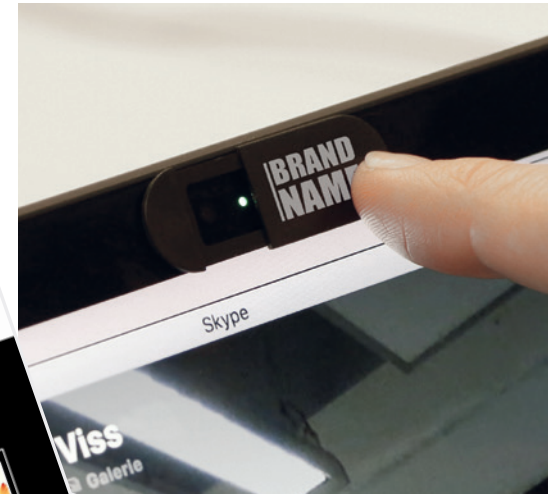

Dimensions: Ø 10 mm

Logo area: Ø 7 mm

WITH
CUSTOM
**BACKING
CARD!**

PRESENT AND

0070 - **Wireless Presenter**

- Wireless receiver
- Range up to 30 meter
- AAA battery (not included)
- With page up/down, slide, volume control and laser function