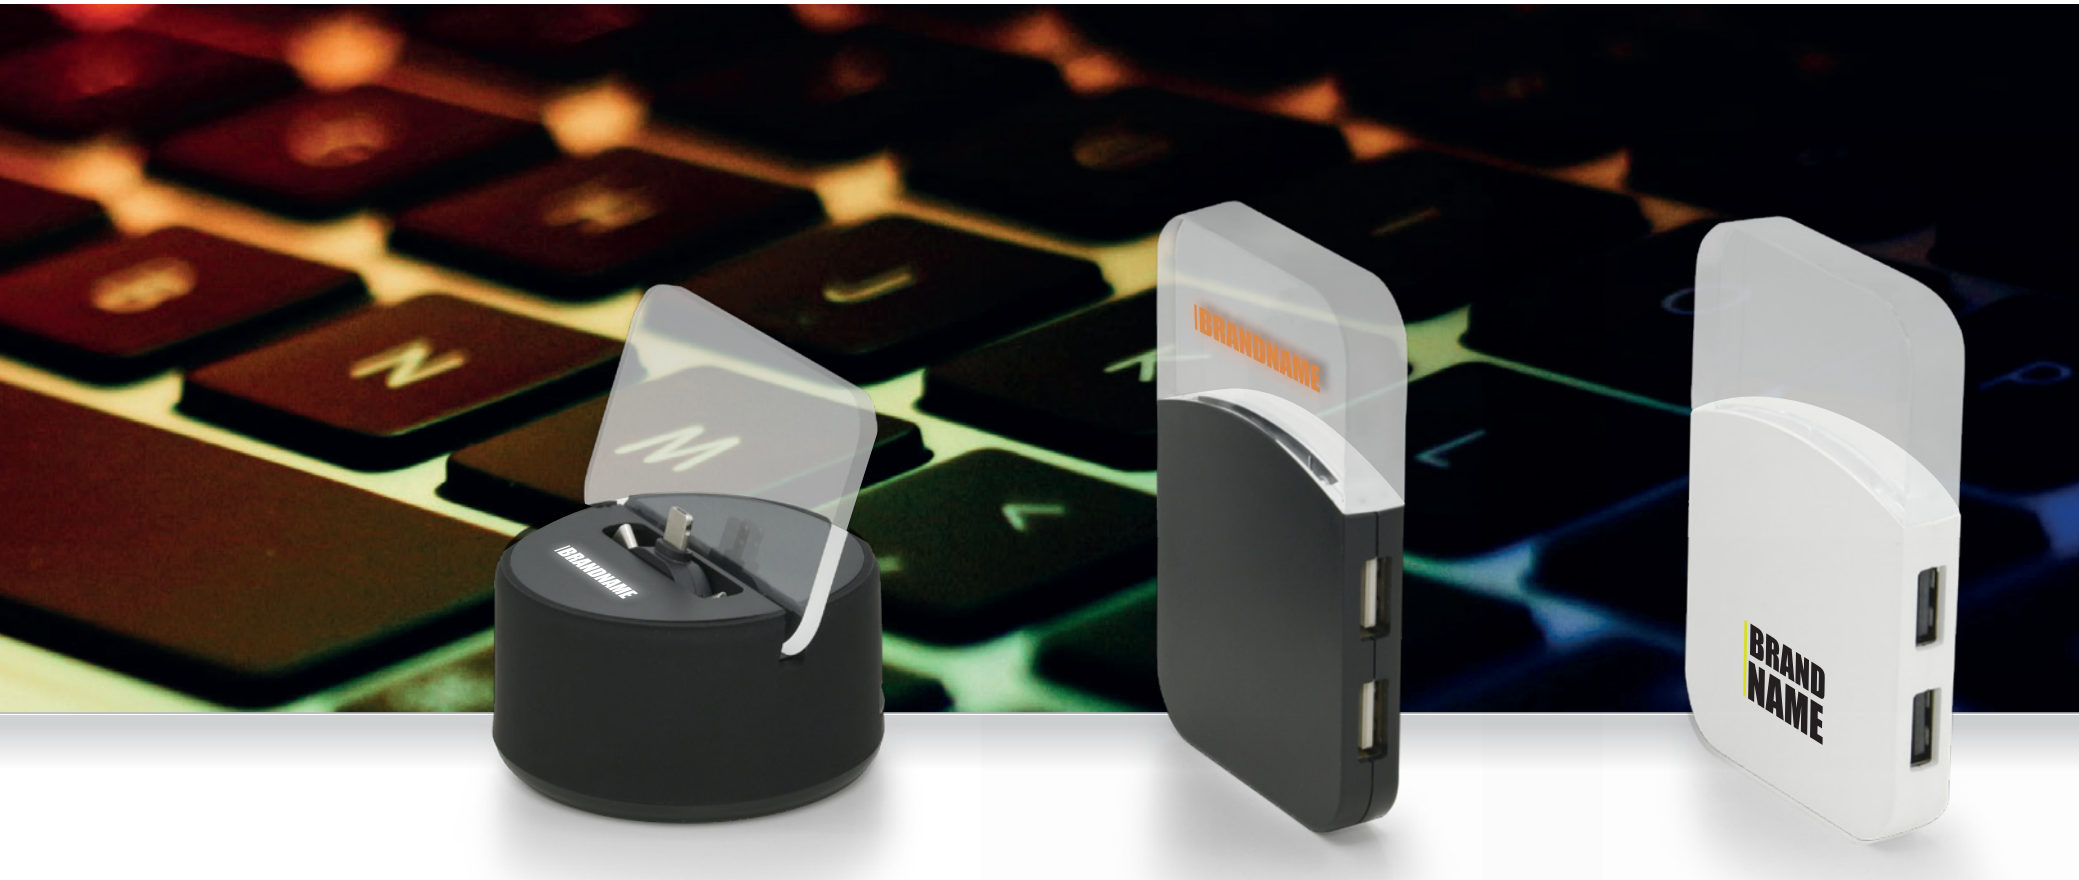

BEST FRIEND

2651 - **PowerHub HDMI**

- One hub to connect them all
- Built-in USB-C input cable
- USB-C, HDMI & 3 X USB 3.1 output
- Aluminium hub & connector

Dimensions: 120 x 43 x 12 mm

Logo area: 110 x 25 mm

2593 - Xoopar iLo Hub

- Charging hub with switchable 3 in 1 adapter
- In-/Output DC 5V/2.4A
- Built-in USB-C, Lightning and Micro-USB adapter
- Data transfer
- 1 extra USB port
- The acrylic back plate lights up
- LED logo