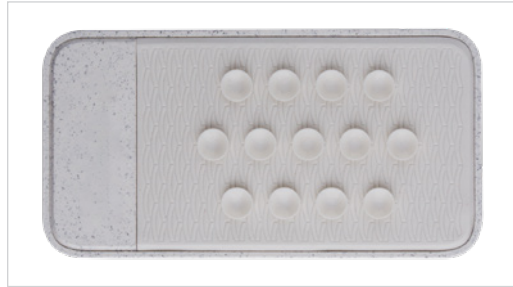

PROMOTIONAL TECHNOLOGY

CHARGE YOUR SMARTPHONE ON THE GO!

Our bestselling powerbank has gone eco, with a casing made from biodegradable plastic with wheat fibres. The Eco Power wheat was developed with promoting your brand and the environment in mind. Designed with suction cups to easily attach to the back of your phone and charging wirelessly.