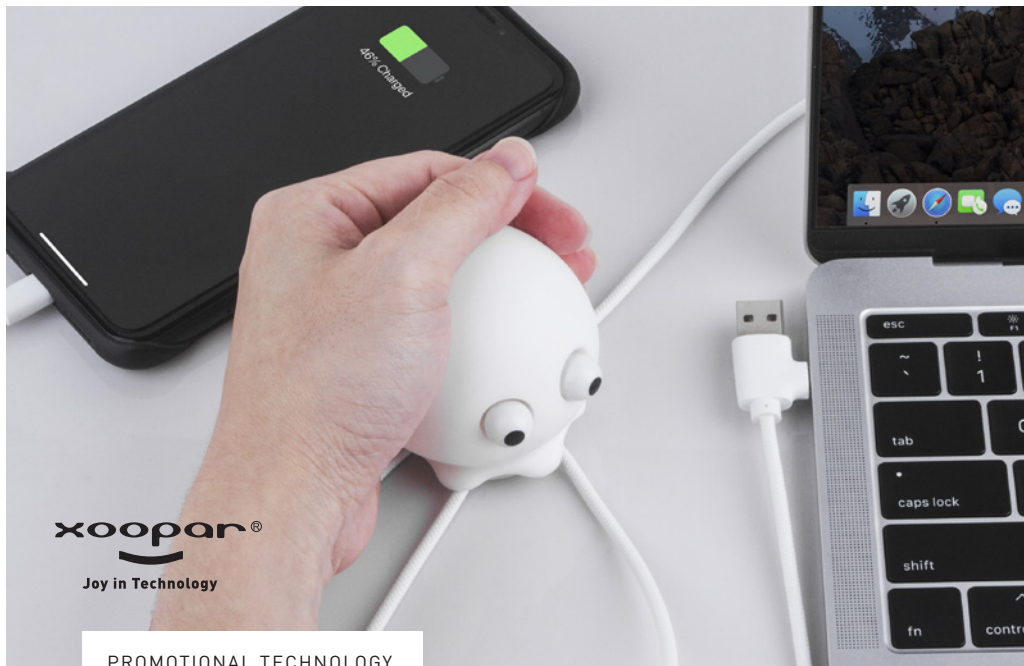

xoopar®
Joy in Technology

PROMOTIONAL TECHNOLOGY