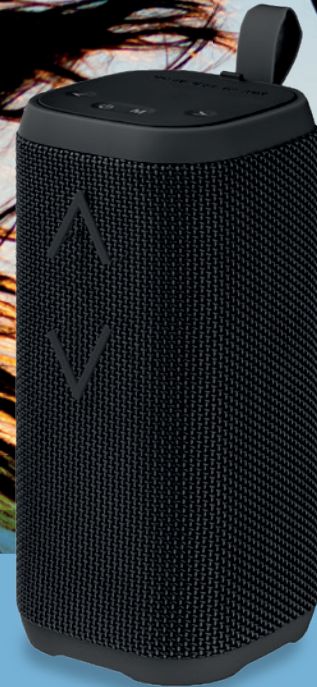

BLP3790
**Blaupunkt Bluetooth
Outdoor Speaker**