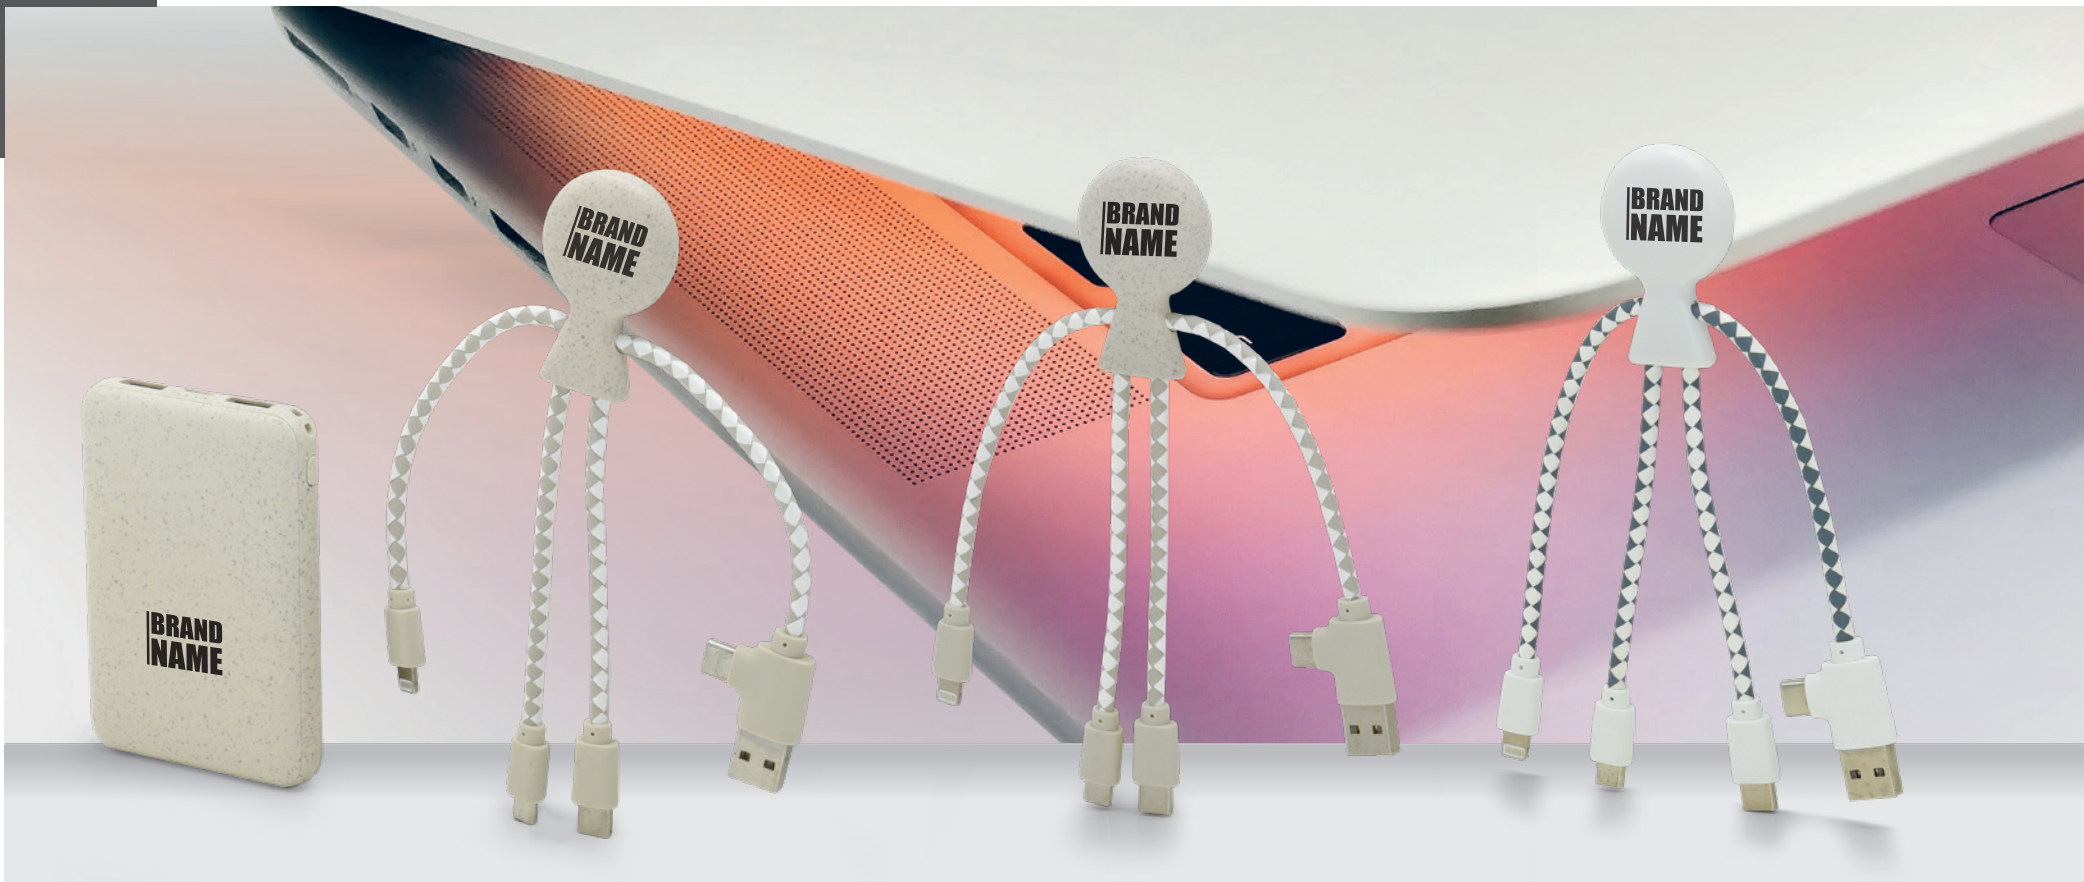

2062 - Xoopar Mr. Bio Power Pack

- Made from 80% biodegradable plastic and 20% wheat
- Power couple: 5,000 mAh powerbank & Mr. Bio charging cable
- Legs made with DuPont™ Tyvek® material; tough, durable, and recyclable.
- Dual input adapter with USB & USB-C
- Lightning, Micro-USB & USB-C output connectors

Powerbank: Dimensions: 90 x 60 x 10 mm

Logo area: 70 x 40 mm

Charging Cable: Dimensions: 32 x 150 x 12 mm

Logo area: Ø 25 mm (double-sided)

2067 - Xoopar Mr. Bio Eco friendly Cable - wheat

- Made from 80% biodegradable plastic & 20% wheat
- Legs made from biodegradable plastic & DuPont™ Tyvek®
- Print on both sides
- Dual input adapter with USB & USB-C
- Lightning, Micro-USB & USB-C output connectors
- Custom packaging options available

Dimensions: 150 x 32 x 12 mm

Logo area: Ø 25 mm (double-sided)

2081 - Xoopar Mr. Bio

- Multi-function charging cable made from biodegradable plastic & DuPont™ Tyvek® cables
- Print on both sides
- Dual input adapter: USB & USB-C
- Lightning, Micro-USB & USB-C output connectors
- Custom packaging options available

Dimensions: 150 x 32 x 12 mm

Logo area: Ø 25 mm (double-sided)