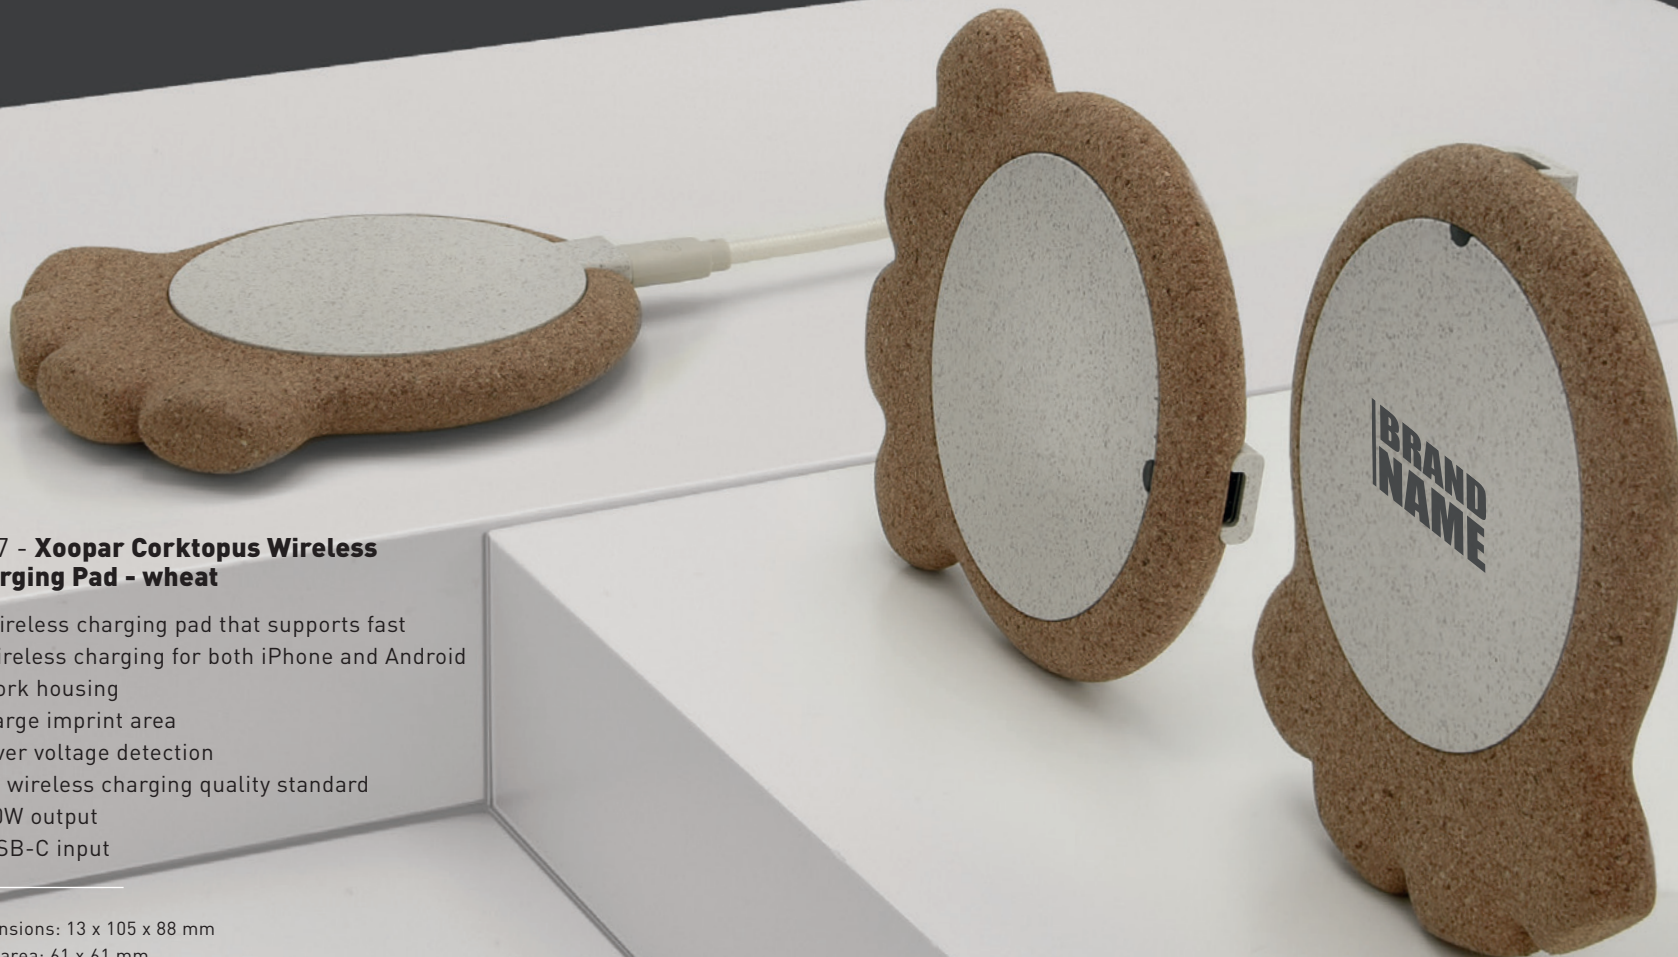

WIRELESS

CHARGING

PROMOTIONAL TECHNOLOGY

CHARGE YOUR DEVICE IN STYLE!

This wireless charger has a housing made of the durable material cork and has a large imprint area. The Wireless charging pad supports fast wireless charging for both iPhone and Android, but is also super suitable to charge accessories such as Apple airpods or the ecofriendly Xoopar Corkley Speaker (product nr. 1860)

xoopar®
Joy in Technology

1860
**Xoopar Corkley
Speaker - wheat**

CORKTOPUS

WIRELESS CHARGING

2267 - Xoopar Corktopus Wireless Charging Pad - wheat

- Wireless charging pad that supports fast wireless charging for both iPhone and Android
- Cork housing
- Large imprint area
- Over voltage detection
- Qi wireless charging quality standard
- 10W output
- USB-C input