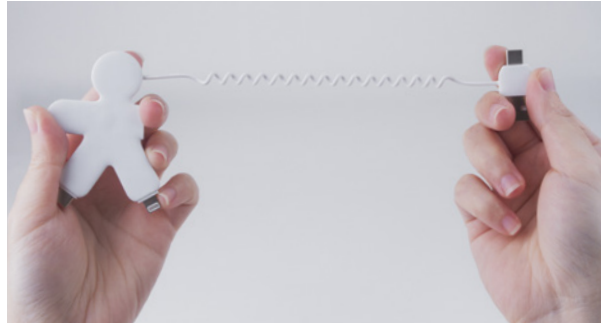

2064 - Xoopar Buddy Cable

- Fun design multicable
- Dual input connector with USB & USB-C
- Lightning & USB-C output connectors
- Environmentally friendly bio-degradable case (BioSphere®)

Dimensions: 76 x 66 x 9 mm
Logo area: 23 x 20 mm

TIME FLIES
WHILE CHARGING

xoopar®
Joy in Technology

PROMOTIONAL TECHNOLOGY