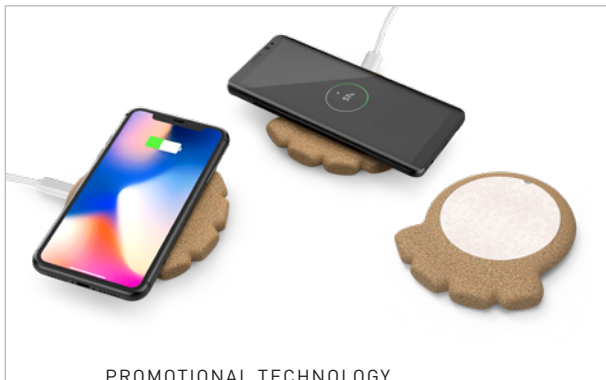

PROMOTIONAL TECHNOLOGY

CHARGE YOUR DEVICE IN STYLE!

This wireless charger has a housing made of the durable material cork and has a large imprint area. The Wireless charging pad supports fast wireless charging for both iPhone and Android, but is also super suitable to charge accessories such as Apple airpods or the ecofriendly Xoopar Corkley Speaker (product nr. 1860)

xoopar®
Joy in Technology