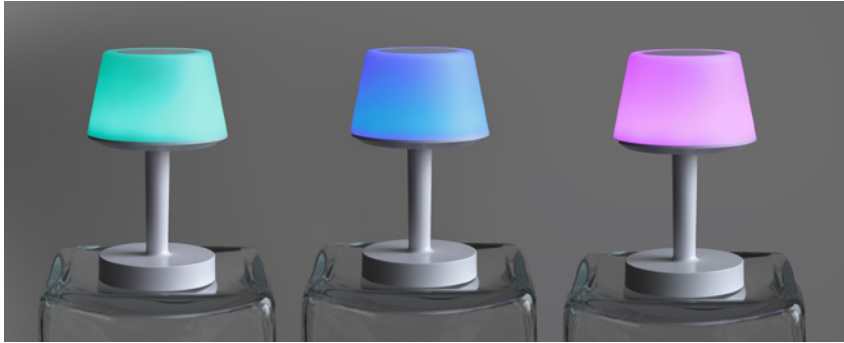

1563 - Table Tunes Mini

- Built-in 3W speaker
- LED Mood Light
- Choose from 7 changeable LED colours
- 3 brightness modes
- 2 colour LED changing modes

Dimensions: Ø 125 x 205 mm
Logo area: 20 x 5 mm