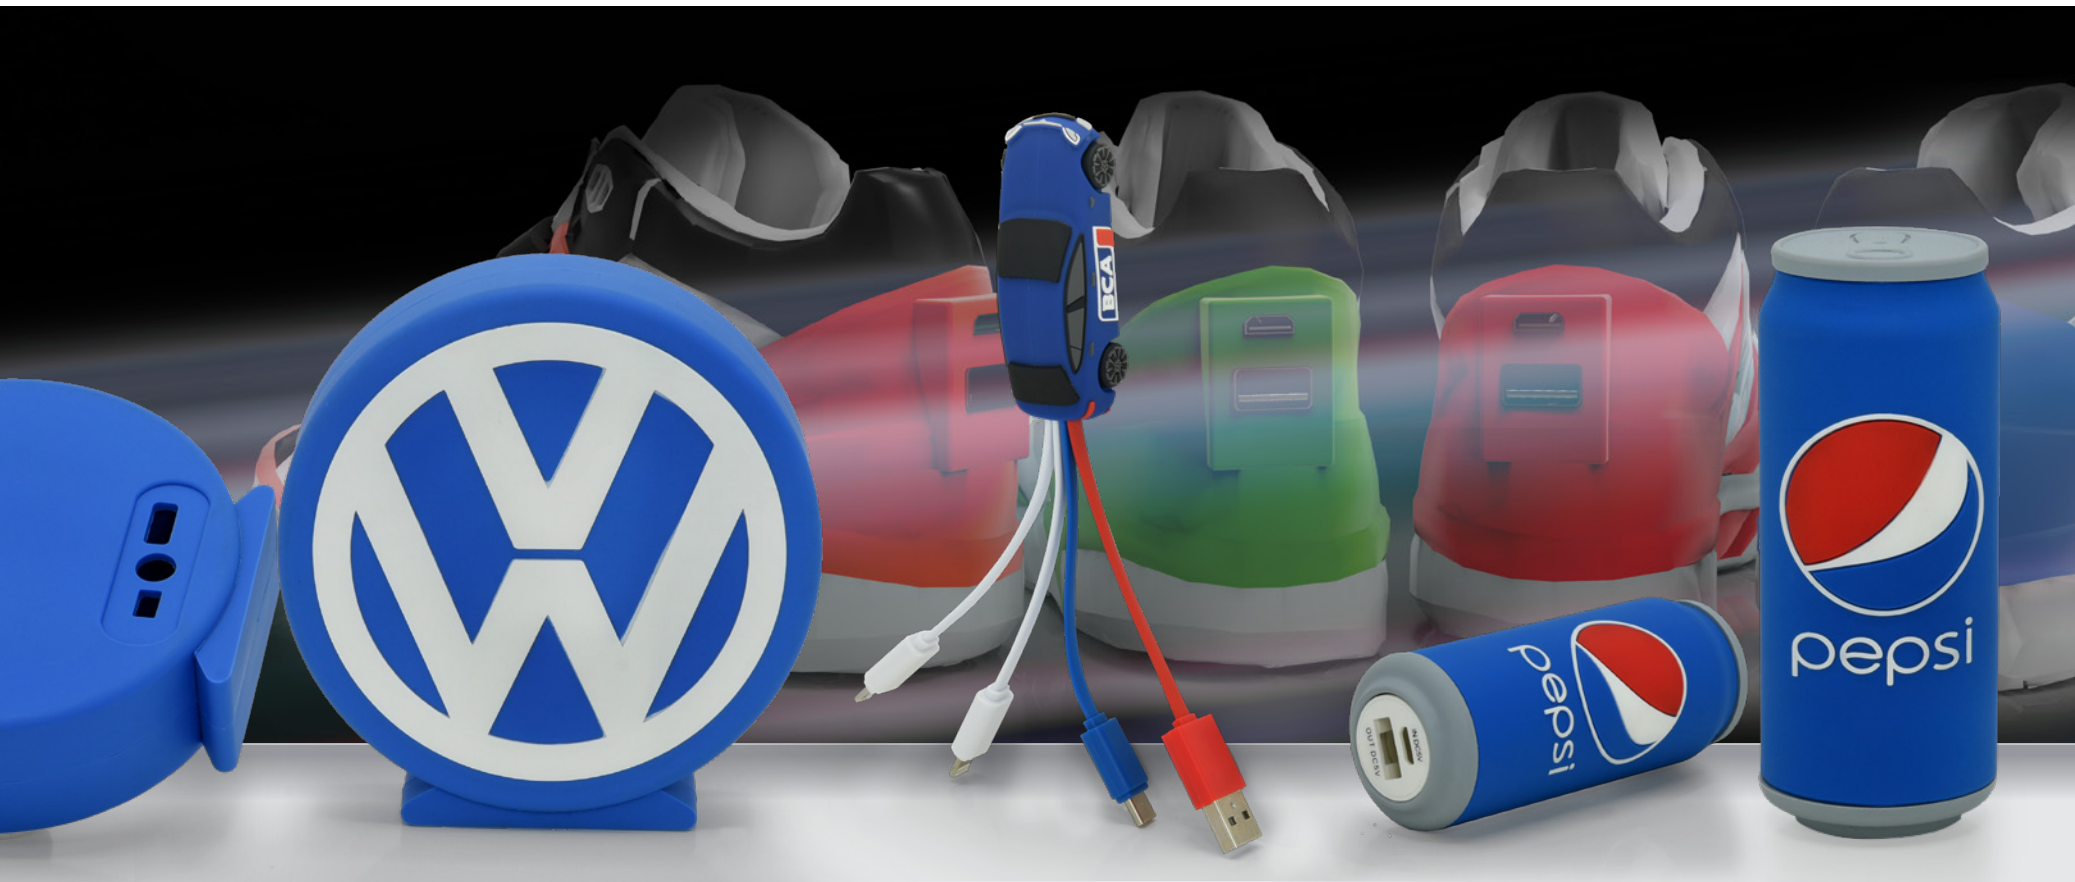

1857 - TunesPro Custom

- 3D silicone speaker in fully bespoke shape
- Custom shape
- PVC silicone material
- Available in several speaker output sizes
- MOQ 500

Dimensions: custom

2082 - CablePro Custom

- Fully bespoke multicable
- Custom cable head
- PVC silicone material
- USB input
- USB-C, Micro-USB & Lightning output connectors
- 13 colour options for cables
- MOQ 200

Dimensions: 80 mm cable length

2183 - PowerPro Custom

- Customisable powerbank
- Custom shape
- PVC silicone material
- Available in several output sizes
- MOQ 500

Dimensions: custom