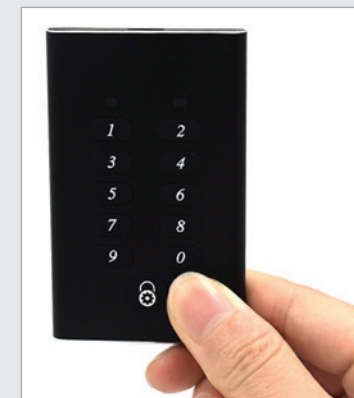

6503 - Passkey entry SSD

- 120 GB capacity
- 5V power supply
- Built-in SATAIII SSD controller
- USB-C port
- Compatible for PC and Mac
- Passcode protect your data

Dimensions: 79 x 49 x 8 mm
Logo area: 42 x 15 mm