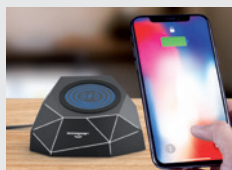

1552 - **Xoopar Geo Speaker**

2304 - **Xoopar Geo Mouse Plus**

GEO

BRANDING

2261 - Xoopar Geo Fast Wireless Charging Dock

- Max. 10W output
- Anti-slip
- LED logo
- USB to USB-C cable
- For all wireless charging phones