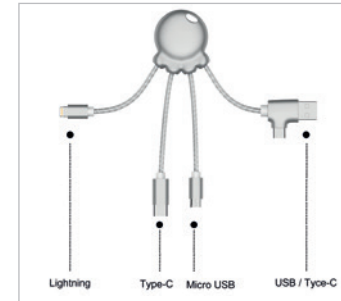

**CUSTOM
PACKAGING
OPTIONS
AVAILABLE!**