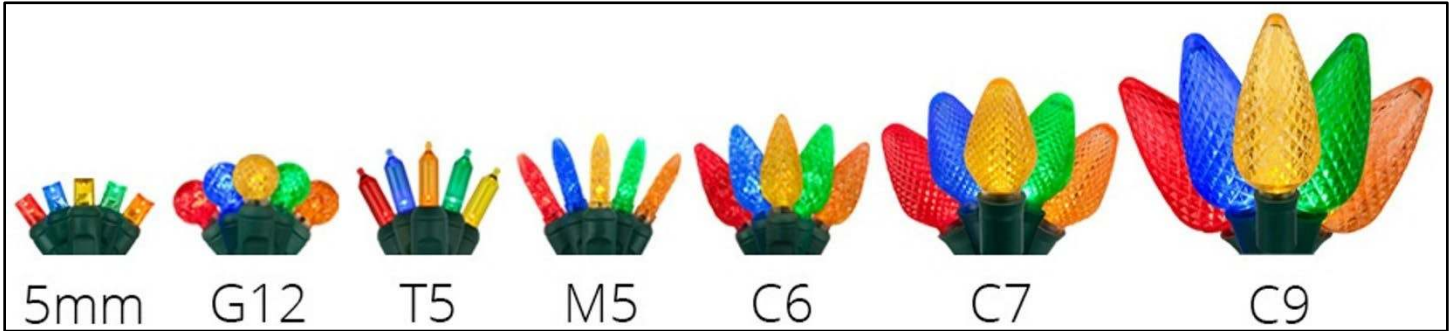

Helpful Hints

Use Google Map's Distance Measure Tool to Estimate the Cost of Your Project in Advance ! (Simply Measure the Roofline or Pathway Where You'd like Lights Installed)
[Click here for Instructions](#)

TREE TRIMMING

g u i d e

Tree Height	Mini Lights	LED Lights	Feet of Garland	# of Ornaments
2 Feet	50 Bulbs	35-50 Bulbs	4-6 Feet	18-30 Pieces
3 Feet	100 Bulbs	50-100 Bulbs	6-9 Feet	30-40 Pieces
4.5 Feet	250 Bulbs	200-250 Bulbs	36-54 Feet	40-50 Pieces
5 Feet	350 Bulbs	300-400 Bulbs	50-72 Feet	50-75 Pieces
6.5 Feet	450 Bulbs	400-600 Bulbs	90-126 Feet	75-100 Pieces
7.5 Feet	650 Bulbs	600-700 Bulbs	126-162 Feet	150-200 Pieces
8 Feet	750 Bulbs	700-800 Bulbs	162-180 Feet	250-300 Pieces
9 Feet	850 Bulbs	800-900 Bulbs	180-216 Feet	300-350 Pieces
10 Feet	950 Bulbs	900-1000 Bulbs	216-252 Feet	350-400 Pieces
12 Feet	1150 Bulbs	1000-1100 Bulbs	252-288 Feet	400-450 Pieces
14 Feet	1350 Bulbs	1100-1200 Bulbs	288-324 Feet	450-500 Pieces

Wreath Trimming

WREATH SIZE	# OF LIGHTS
24 Inch	35-50 Bulbs
30 Inch	35-50 Bulbs
36 Inch	50-100 Bulbs
42 Inch	100-150 Bulbs
60 Inch	150-250 Bulbs
72 Inch	250-400 Bulbs

PLEASE NOTE:
For C7 & C9 Lights

1-7 ft

Height multiplied by diameter, then divide by two

7 ft -

Height multiplied by diameter, then divide by three

EXAMPLE:

A 6 ft. tree with a diameter of 45 in. would be as follows . . .

$6 \times 45 = 270 / 2 = 135 \text{ lights}$

Colorado Christmas Light Pro