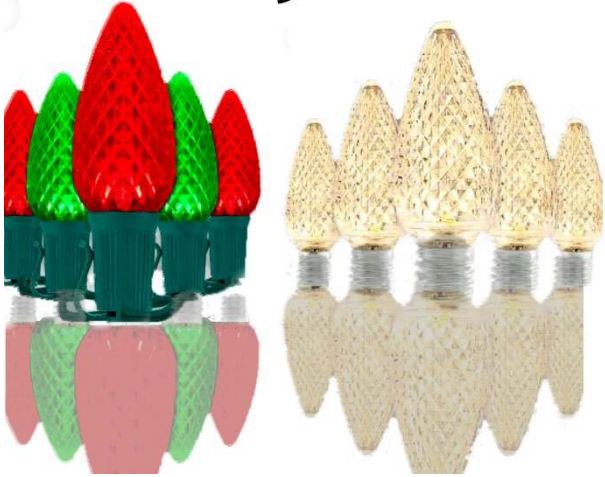

### ADDITIONAL DETAILS

- Indoor/Outdoor safe
- Weather & rust resistant
- Powder coated iron
- Includes 2 iron lanterns and a set of gold bells
- Painted in glossy red, with rich green seating
- Steps for easy access
- Great for window and outdoor display, photo-ops, events, and parties

LIGHT

5mm WIDE-ANGLE  
CONICAL LED

50  
LIGHT  
25'

50  
LIGHT  
25'

50  
LIGHT  
25'

C9 LED (12" Spaced)  
& G40 LED (8" Spaced)

Large, Safe, Energy Efficient  
Super Bright Diamond Faceted

LED C9 BULBS