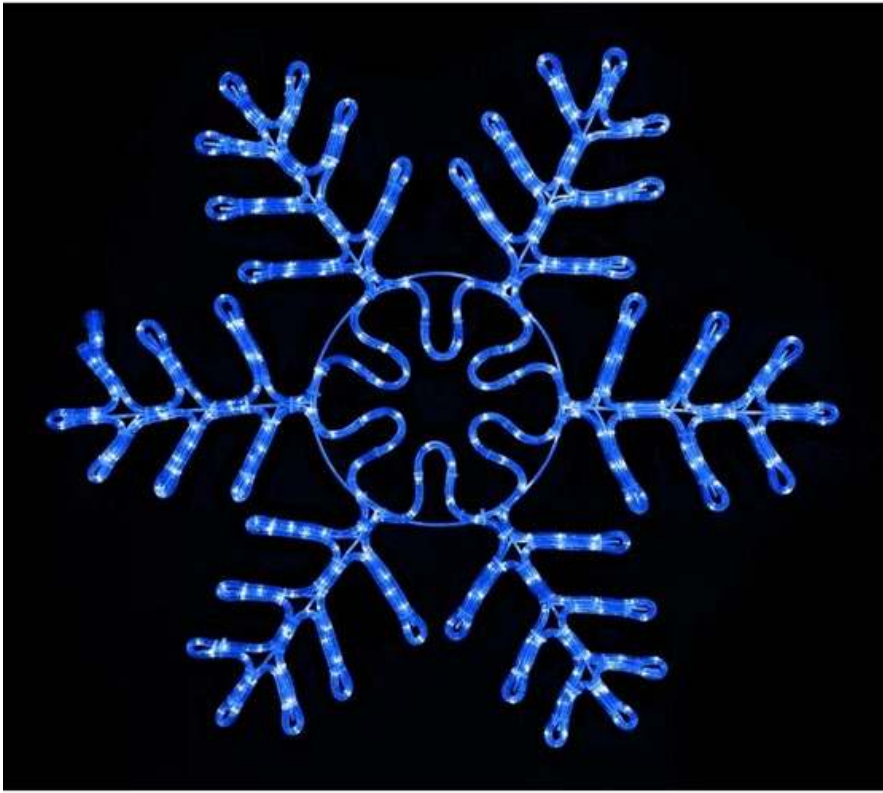

49" inch Blue Rope Lit Snowflake Ice Christmas Decoration Lighted Display

$170.00

ABOUT THIS PRODUCT

These gorgeous snowflakes are loaded with LED rope lights, and attached to a powder-coated, sturdy frame, ready to hang on a door, window, or wall. The snowflake design makes goes perfect in any Business, Office, or Home Christmas decoration scheme or winter-themed display.

SPECIFICATIONS

- 49"H X 2"W X 48"H Size
- Power Cord Length: 12'
- Overall Product Weight: 8 lb.