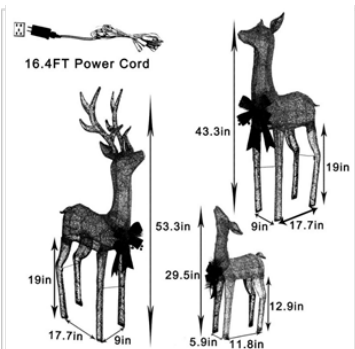

3 Piece Christmas Deer Lighted Display

$350.00

ABOUT THIS PRODUCT

- This lighted Deer Family Christmas decoration is made out of string around a wired frame and golden glitter which can sparkle in the sun. The cool to the touch lights in constant warm white color would definitely be a great addition to your yard, lawn or indoor home where you need something decorative for the coming Christmas holiday.

SPECIFICATIONS

- Overall Product Weight: 13.5 lb.
- BUCK SIZE: 31.5"L x 10.2"W x 53.1"H.
- DOE SIZE: 31.5"L x 10.2"W x 43.3"H.
- FAWN SIZE: 16.9"L x 5.5"W x 29.1"H.
- Accessories include: 3-prong 16.4FT power cord, 12 ground stakes, 20 zip ties, one water-resistant adaptor

ADDITIONAL DETAILS

- Deer Family for outdoor yard is such a suitable decoration for Christmas because of its appearance design with red bow tie on the neck with pine leaves, red berry and a pinecone. The deer family include buck, doe and fawn are separate pieces, they are not attached as a group, you can use your imagine to place them apart.
- Enjoy your family gathering, parties and Christmas winter holiday with this lighted Deer Family!