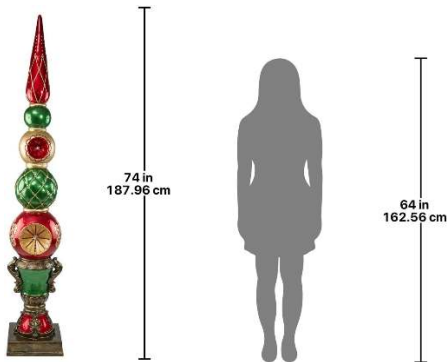

Design Toscano Ornament Topiary Illuminated Holiday Statue

$850.00/each

ABOUT THIS PRODUCT

- Hand-cast using real crushed stone bonded with high quality designer resin
- Hand-painted by their artisans
- Long-life LED lights
- Exclusive to the Design Toscano brand and perfect for your home or garden
- Special Features: Lighted

SPECIFICATIONS

- 6' 2" H x 1' 1 1/2" W x 1' 1" D
- Overall Product Weight=31 lb.

ADDITIONAL DETAILS

- These over six-foot tall sculptures are so spectacular, we've heard even Santa has a pair outside his home at the North Pole! We've combined the traditions of shiny holiday ornaments and sparkling holiday lights into fabulously festive illuminated topiaries sure to become your favorite new Christmas decor. Our Design Toscano artist sculpted classic holiday ornament shapes, cast them in quality designer resin, hand painted them in bright metallic hues and fit them with tiny LED lights for the most dramatic display possible. These large-scale, display-quality holiday sculptures transform any home, garden, restaurant, or hotel into something truly magnificent, attracting admiration and yuletide cheer throughout the season!