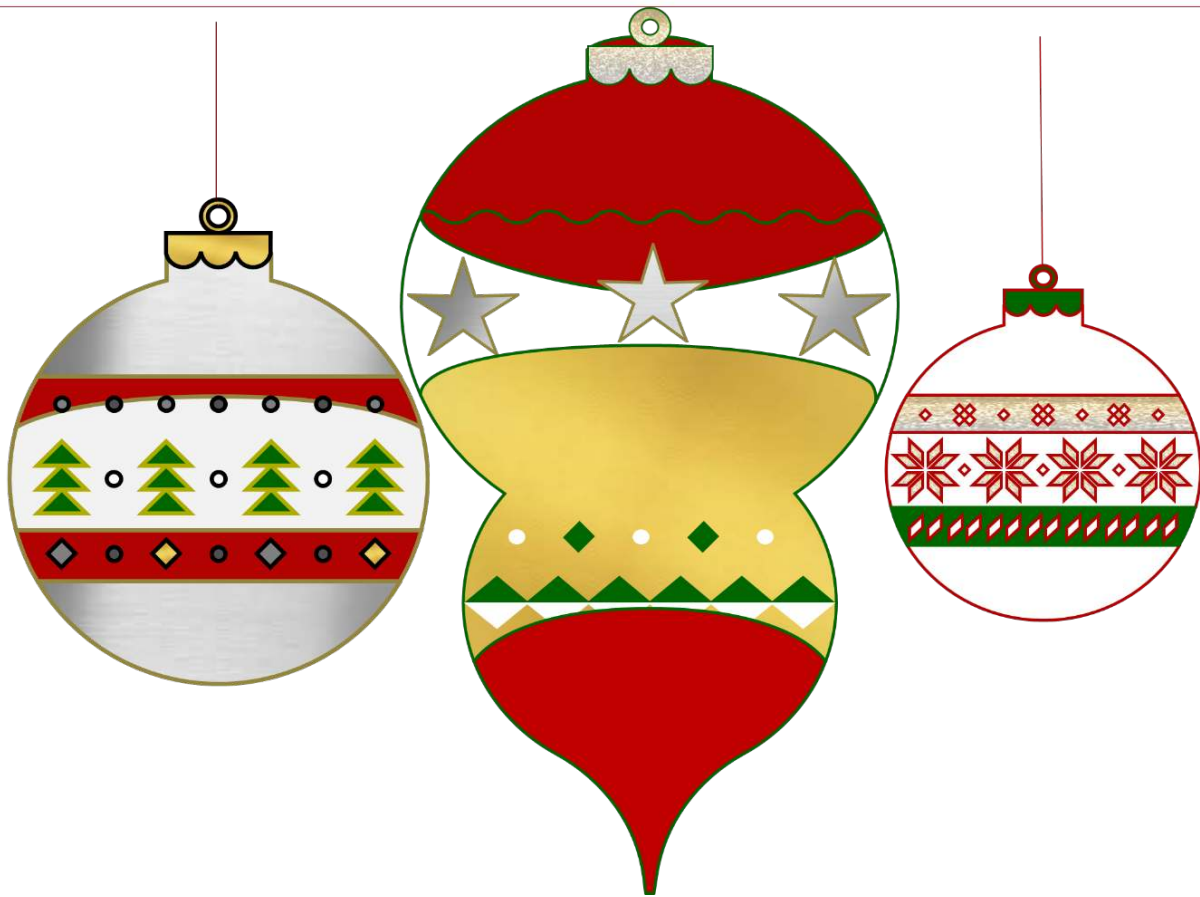

EXTRA ORNAMENTATION