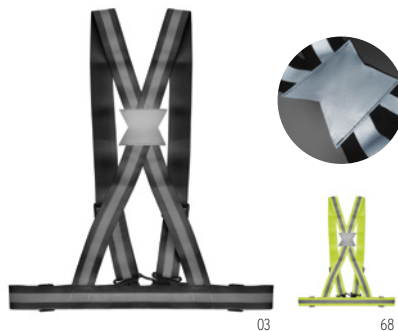

Allvisible MO6445

Adjustable 360° reflective body belt with silver stripes. For promotional use only. **Size** 51x52 cm
Print technique Screen printing,D01,DL,T1,TD,TR