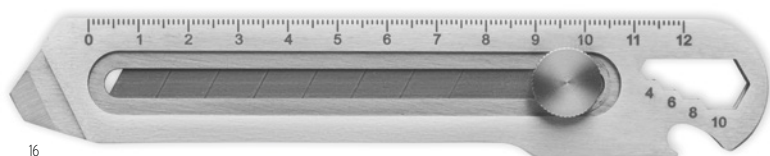

### Tracta MO2138

Aluminium retractable knife with 13 carbon steel blades.  
**Size** 13,3x2,8 cm **Print technique** Laser engraving,P

16

MO6970