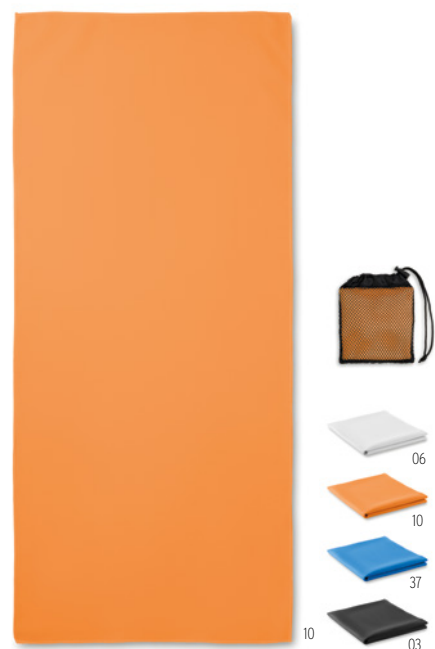

Tuko MO9025

Sports towel made of 20% polyamide and 80% microfiber. Including a mesh bag. **Size** 35x80 cm
Print technique Screen printing,T1,TD,TR,E