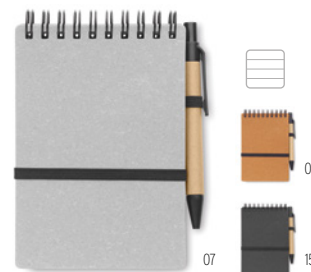

Notie MO2481
Recycled paper and PU with ball pen. **Size** 9x13 cm **Print technique** Pad printing,L,DL,D01,B