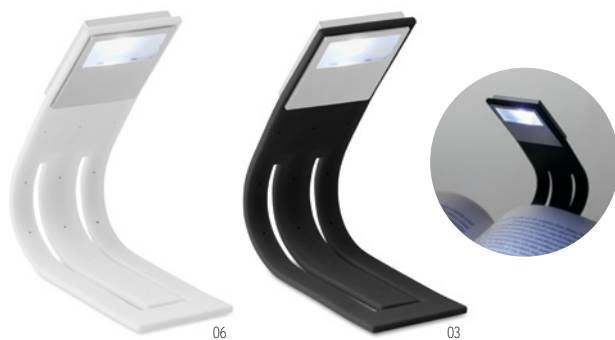

Flexilight MO9460

LED reading light book mark. With flexible body for easy beam angle adjustment. 2 CR2032 batteries included. **Size** 20,5x4 cm **Print technique** Pad printing, D01, DL