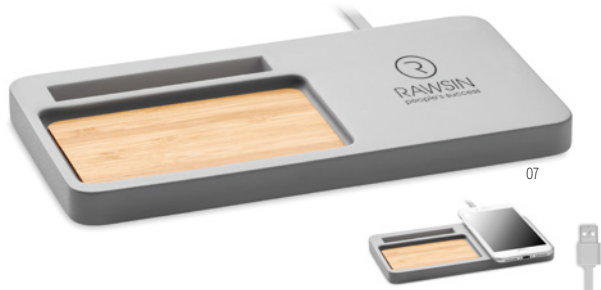

**Sibit** MO2154

Wireless charger in bamboo including a mug warmer and phone stand. Connect device to your computer, place smartphone on it and allow it to charge. Output: DC 9V/1.67A (15W). Compatible with all Qi enabled devices such as latest Androids, iPhone® 8, X and newer. **Size** 9,7x18,4x1,4 cm **Print technique** Pad printing,L

**Cleandesk** MO9391

Desk storage desk box in bamboo with wireless charger. Including 80 cm USB cable charger. Output DC5V/1A (5W). Compatible with all Qi enabled devices such as the latest Androids, iPhone® 8, 8S and X and newer. **Size** 27x14,5x1,5 cm **Print technique** Pad printing,L