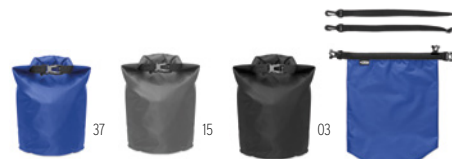

Bolsaille + MO2465

Waterproof (IPX6) bag in 210T RPET ripstop with shoulder strap. Capacity 5L. **Size** 28x36 cm **Print technique** Screen transfer,S,TD,TR