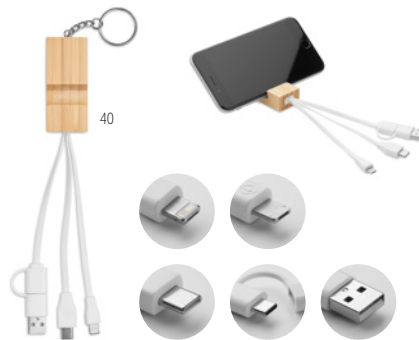

**Blue MO2141**

Key ring with charging cable with input: 2-in-1 type-C & type-A and micro-B (2-in-1 pin) and Type C output. **Size** 17x2,4x1,7 cm **Print technique** Pad printing,DO1,DL,L

**Rizo MO9292**

Key ring with charging cable with USB-A to Micro-B (2-in-1 pin) and Type C. **Size** 16x2,4x1,7 cm **Print technique** Pad printing,DO1,DL,L

**Cablong MO2081**

Charging cable in aluminium with input: 2-in-1 type-C & type-A and micro-B (2-in-1 pin), Type C and micro B output. Cable length: 120cm. **Size** 120x1,7x0,8 cm **Print technique** Pad printing,DO1,DL,L

**Cable MO6812**

Cork 3-in-1 charging cable. Input Type A and type C. Output 3 types. **Size** 22x2,1x0,7 cm **Print technique** Laser engraving,P

**Clauerc MO2295**

Bamboo key ring with phone stand functionality and integrated charging cable. Input: 2-in-1 Type-C & Type-A. Output: Type-C and micro-B (2-in-1 pin). **Size** 2,7x1,6x19,5 cm **Print technique** Pad printing,DO1,DL,L