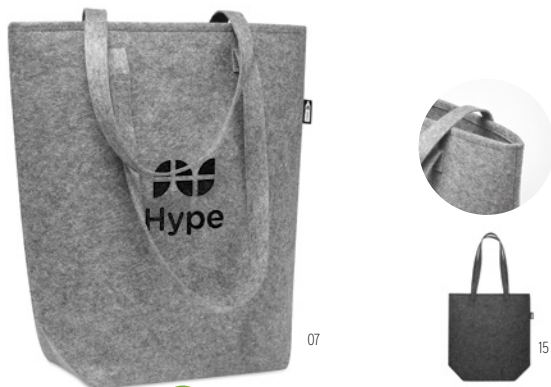

Taslo MO6185

RPET felt shopping bag. **Size** 40x15x42 cm **Print technique** Screen printing,T1,TD,TR,B