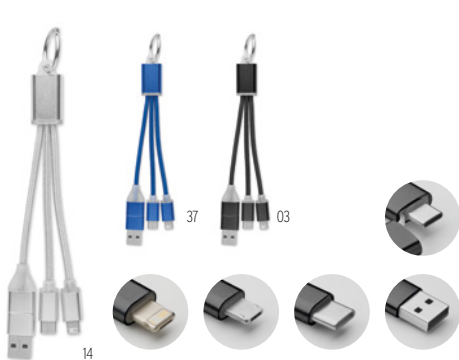

40

**Chargoo** MO2450 • **15W**

15W wireless charger with 3-in-1 charging cable with assorted connectors. Presented in bamboo magnetic closure box with strap. Type-C to Type C cable, C to USB-A, C to micro-B, C connectors. **Size** 9x6x1,9 cm **Print technique** Pad printing,L,DL,D01

03

**Yapo** MO6823 **15W**

Compact storage for cable, connector and cards with wireless charger 15W and phone stand functionality. Including data transfer and power transmission cable: type C to C cable with converters to micro B, 2-in-1 pin, C to A adapter, SIM card ejector pin and space for 2 Nano Sim and 1 TF card. **Size** 5,7x8,6x1 cm **Print technique** Pad printing

06

**Supable** MO2156

9 in 1 cable and connector set. Data transfer and power transmission cable (480 Mbps): Type-C to Type-C. Adapters: Type-C to Type-A and Type- C to 2-in-1 & micro-B. Micro and Nano SIM storage slots. Ejector pin tool. **Size** 3,0x1,6x10,7 cm **Print technique** Pad printing,DO1,DL,PD