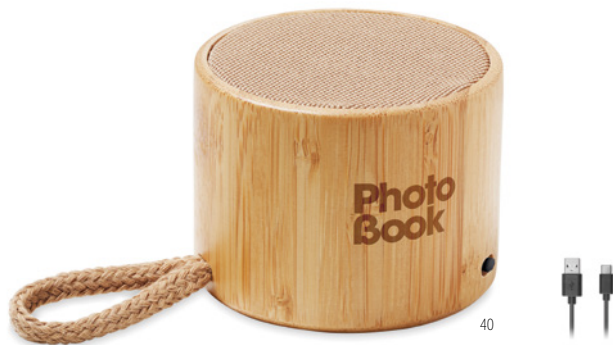

40

**Round Lux MO6818** 

5.3 wireless speaker in ABS with bamboo casing and LED light indication. 1 Rechargeable Lithium 300 mAh battery included. Output data: 3W, 4 Ohm and 5V. Playing time approx.. 4h. **Size** Ø6,2x5 cm **Print technique** Pad printing,RL,L