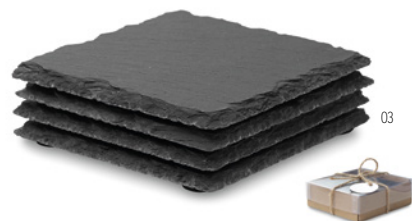

Slate4 MO9124

Set of 4 coasters made of slate with EVA bottom. **Size** 10x10x0,3 cm **Print technique** Pad printing,L,DL