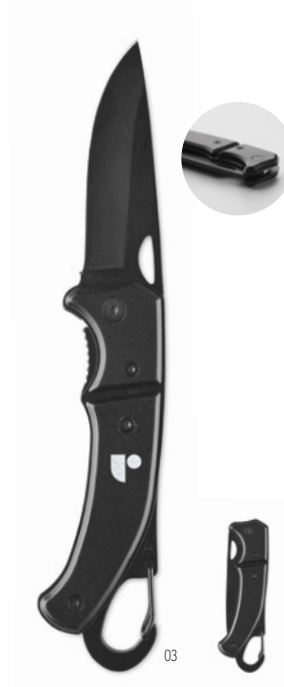

### Skarp MO2297

Stainless steel foldable knife in acacia wooden handle. Blade length: 6 cm. **Size** 9,1x2,4x1,4 cm **Print technique** Pad printing, L