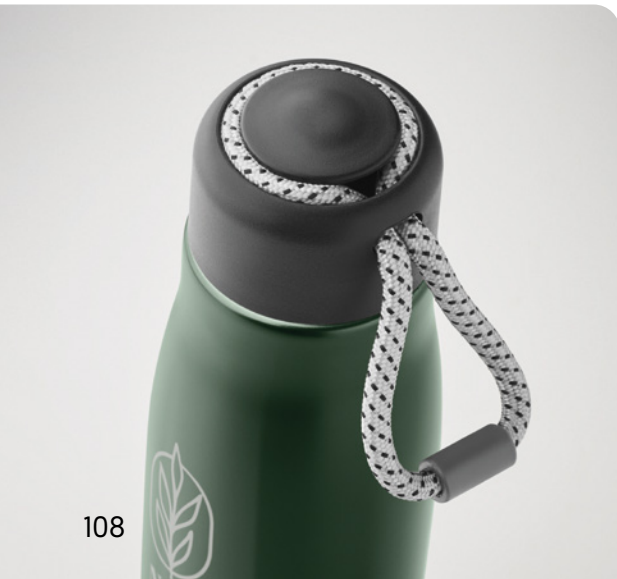

## Your go-to double wall bottle

This durable bottle is always ready to roll. Designed with an integrated cord grip, recycled materials and a capacity of 500 ml.