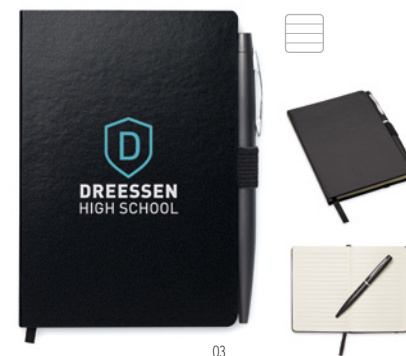

Notalux MO8109

A6 notebook with pen. Hard PU cover. Casebound. 144 lined pages (72 sheets). Matching elastic closure strap, ribbon bookmark and pen holder. Matching metal push button ball pen. Blue ink. **Size** 14,5x10x1,2 cm **Print technique** Pad printing,S,B,L