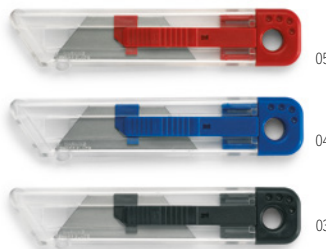

05

04

03

Highcut IT3011

Retractable knife. Clear finish and coloured body. **Size** 12,5x2,5x1,5 cm **Print technique** Pad printing,D01,DL