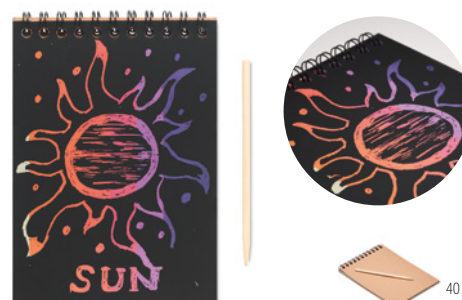

Black MO6699

Ring kraft scratching paper notebook including 10 black scratching recycled paper sheets and wooden pen. **Size** 10x14 cm **Print technique** Screen printing,DL