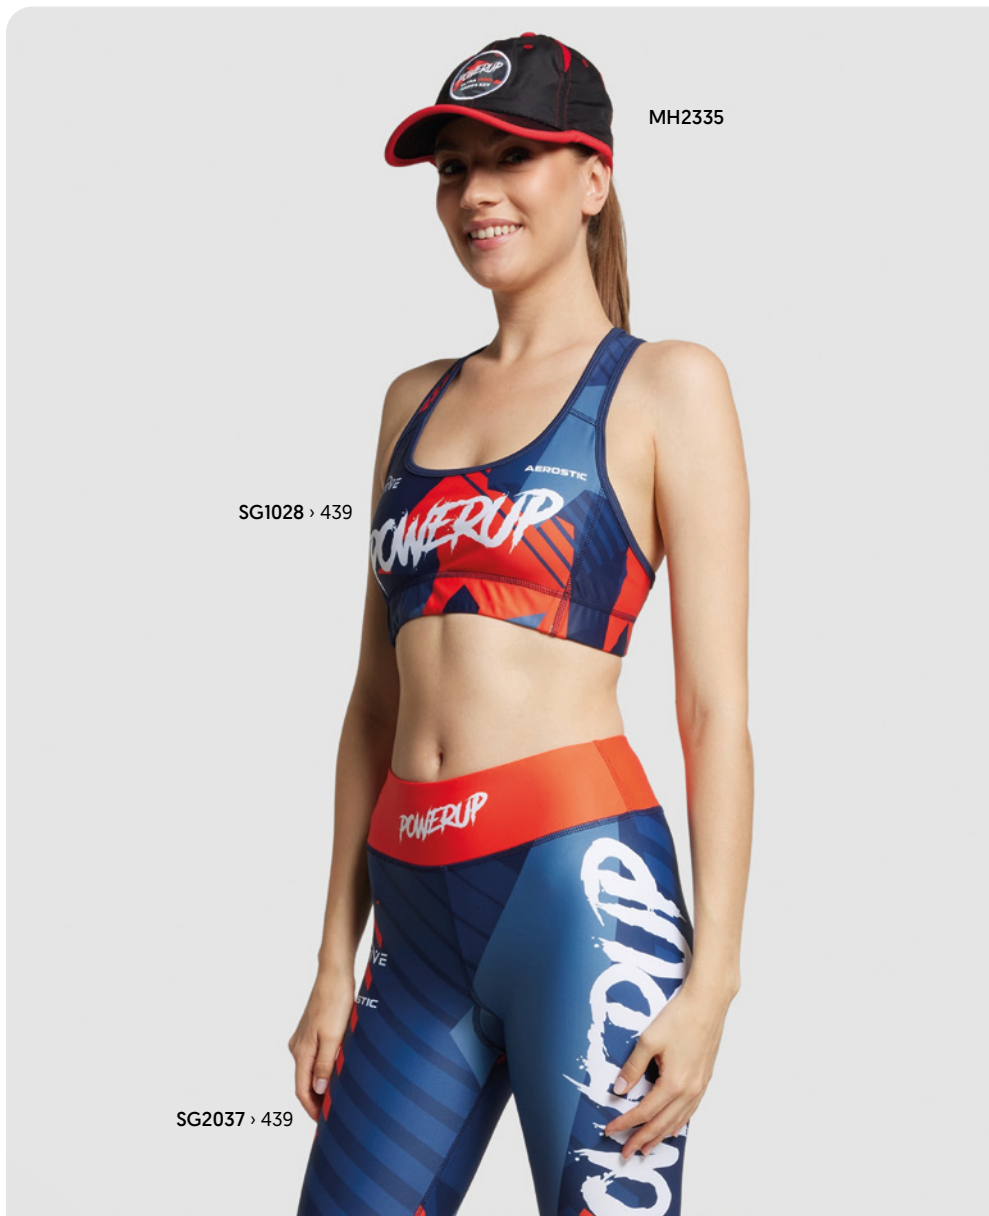

**Performance caps
in your colours, in
your design**

Pick your favourite style and
customise it in the colours of your
choice, matching your brand.

Delivery time: from 6 weeks.

MH2335

SG1028 › 439

SG2037 › 439