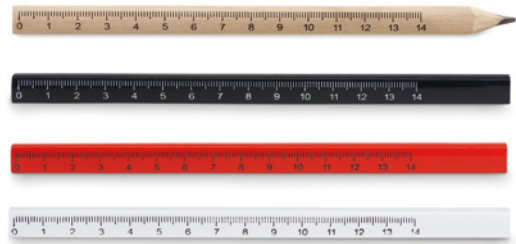

40

03

05

06

Maderos MO8686

Wooden carpenters pencil with 14 cm ruler. **Size** 17,5x1x0,8 cm **Print technique** Pad printing,L