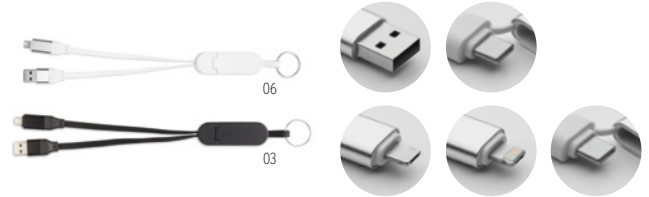

Cabo MO2443

60W cable in recycled ABS casing with keyring and phone stand. Input: 2-in-1 Type-C and Type-A. Output: Type-C and micro-B (2-in-1 pin). Cable length: 26 cm. **Size** 2,1x1,1x27,5 cm **Print technique** Pad printing,DL,D01