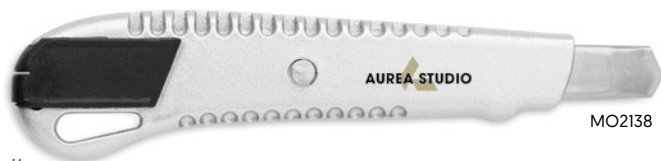

14

MO2138

Tracta MO2138

Aluminium retractable knife with 13 carbon steel blades.
Size 13,3x2,8 cm **Print technique** Laser engraving,P