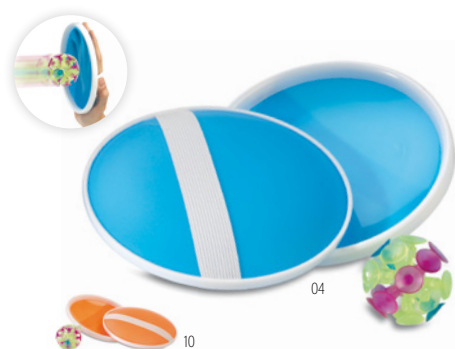

Catch&Play IT3852

Ball catch game including one suction ball and a pair of suction ball holders. **Size** Ø15x2 cm
Print technique Pad printing,DL