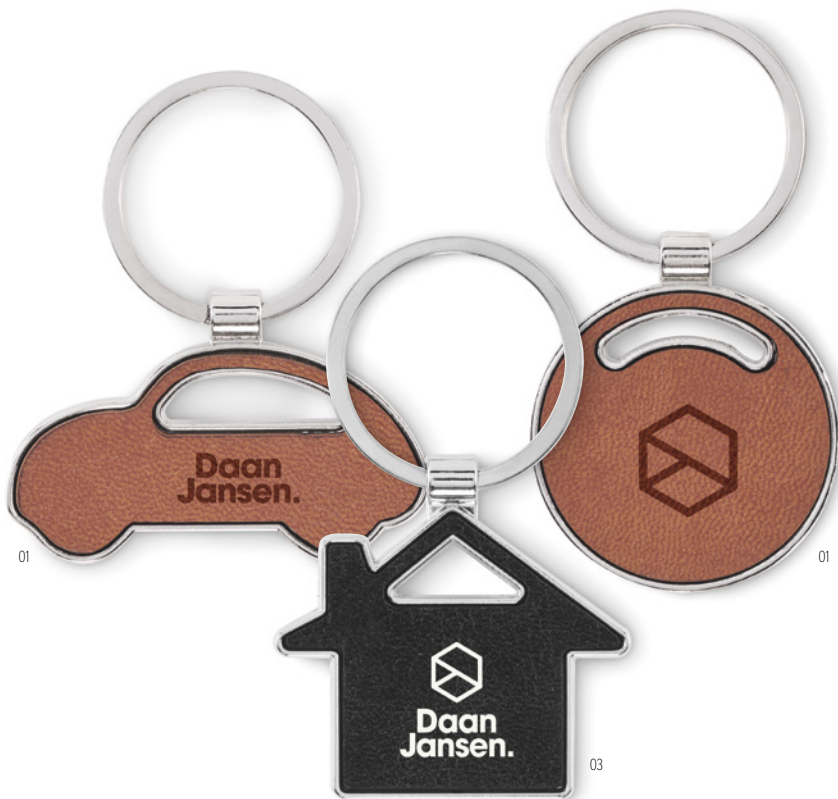

Stylish key rings

Round shaped metal key ring with recycled PU leather inlay.
Size 8x4,2 cm **Print technique** Pad printing,L

House shaped metal key ring with recycled PU leather inlay.
Size 7,6x4,8 cm **Print technique** Pad printing,L

Car shaped metal key ring with recycled PU leather inlay.
Size 6,7x5,7 cm **Print technique** Pad printing,L