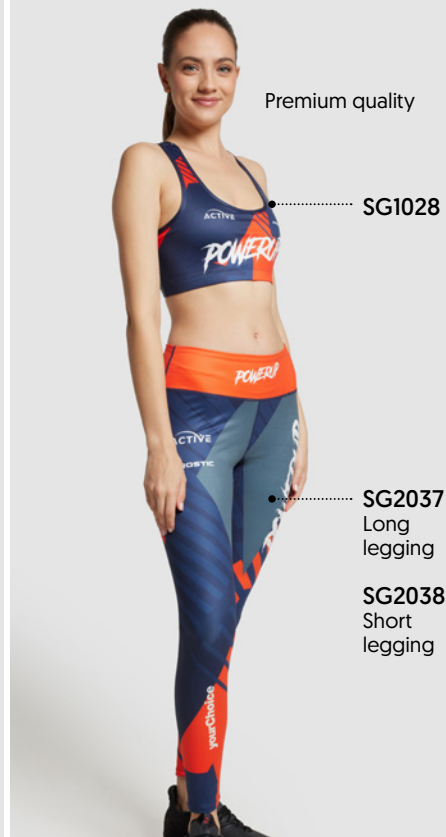

Choose your style:

**CG1102** Standard, crew

**CG1202** Standard, V neck

**CG1021** Raglan, crew

10  
MOQ Men & Women

SG1022  
Mesh polyester

Premium quality

SG1028