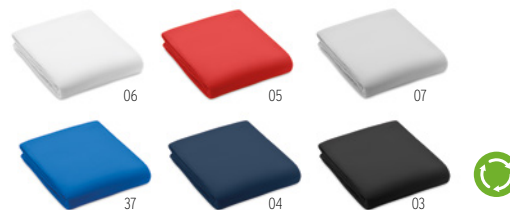

Bogda MO6805

130 gr/m² RPET polar fleece blanket. **Size** 120x150 cm **Print technique** Screen transfer,E,TR