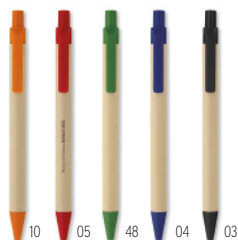

Cartoon IT3780

Push button ball pen with recycled paper barrel and PLA parts (in 100% biodegradable corn). Blue ink. **Size** Ø1x14 cm
Print technique Round screen printing, P, PD

06