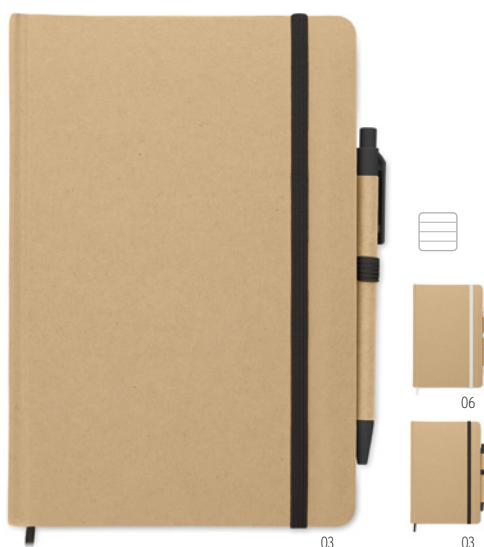

### Cartopad MO7626

Recycled paper notebook with matching pen. Soft paper cover with pen holder. Casebound. 160 lined recycled paper pages (80 sheets). Matching push button ball pen in recycled carton and biodegradable plastic. Blue ink. **Size** 11x8,5x0,9 cm **Print technique** Pad printing