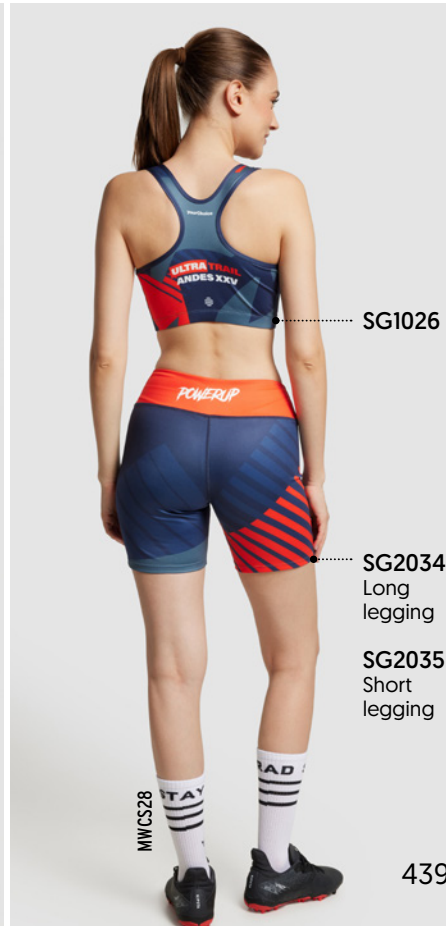

SG1026

SG2034
Long
legging

SG2035
Short
legging