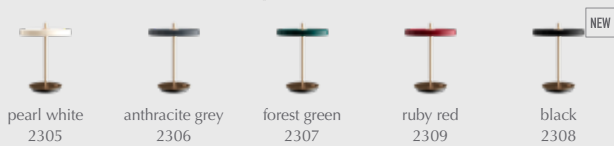

Asteria floor | floor lamp

				
pearl white 2337	anthracite grey 2338	forest green 2339	ruby red 2341	black 2340

Asteria floor ø: 43 cm h: 150.7 cm. Floor lamp. Weight 7.7 kg
 Materials: Steel, Aluminium and PMMA
 24W LED panel built-in, lighting hours: 25000, 3000 k, 1100 lm, >80 ra. 2 m cord included
 10-year warranty. Dimmable
 Designed by Søren Ravn Christensen

	Asteria floor			
EUR	499.00	DKK	3699.00	
GBP	459.00	SEK	5299.00	

Find inspiration at page 29

Asteria table | table lamp incl. USB

pearl white 2305 anthracite grey 2306 forest green 2307 ruby red 2309 black 2308