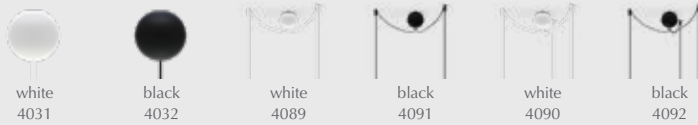

Cannonball | canopy

Cannonball ø: 12 cm
Cannonball cluster 2 ø: 12 cm
Cannonball cluster 3 ø: 12 cm
Materials: Silicone. Textile cord length: 2.5 m
Designed by Søren Ravn Christensen

Cannonball	
EUR	30.00 DKK 225.00
GBP	25.00 SEK 299.00

Cannonball cluster 2	
EUR	59.00 DKK 449.00
GBP	54.00 SEK 599.00

Cannonball cluster 3	
EUR	79.00 DKK 599.00
GBP	69.00 SEK 799.00

Rosette | canopy

Rosette ø: 14 cm
Textile cord length: 2.1 m
Materials: Metal canopy
Designed by UIMAGE Design Team