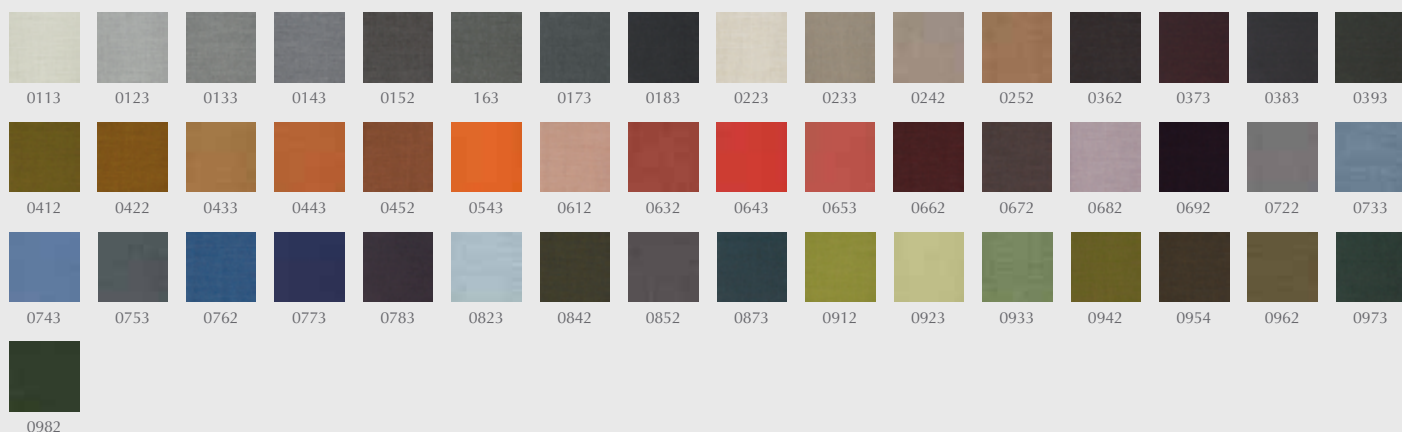

Remix 2 | Fabric from Kvadrat

Remix 2 is an elegant woollen upholstery fabric created by acclaimed designer Giulio Ridolfo. Featuring a plain, tight and minimalistic weave, Remix is made from melange yarns, and, consequently, offers exceptional colour

depth. These yarns comprise up to three colours and, as two differently coloured yarns are used to create every colourway, each combines up to six hues. This combination creates a lively play of irregular colours across the

fabric. Giulio Ridolfo: "Remix shows how beautiful a yarn can be and projects a strong sense of craftsmanship."

Name: Remix 2
Designer: Giulio Ridolfo
Type: Upholstery
Pattern: Solid
Composition: 90% New wool (worsted), 10% Nylon

Weight: 415 g/lin.m
Width: 138 cm
Durability: 100.000 Martindale
Pilling: 4
Lightfastness: 5-7

Sustainability: Complies with EU Ecolabel "The Flower"
Manufactured in: United Kingdom
Price: Upon request
Delivery time: Within 6 weeks