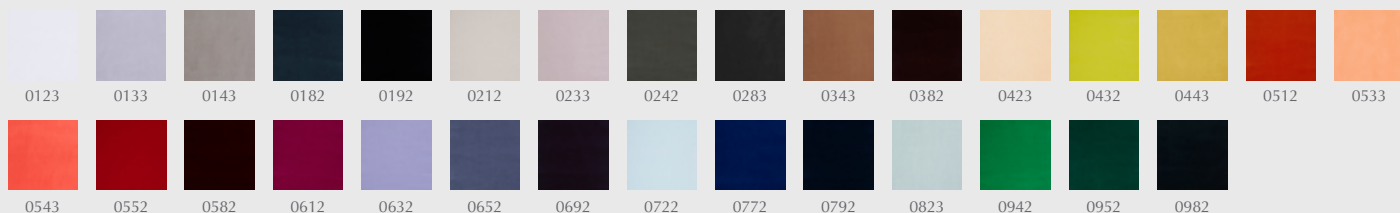

Harald 3 | Fabric from Kvadrat

A closely-woven, very short-pile velour, Harald brings the fresh, soft texture of cotton to a directionless velvety textile. The intense colour offered by this matte velour places the focus strongly onto the silhouette of the up-

holstered object, emphasising its shape and contours. Originally designed by Fanny Aronsen, Harald comes in a new colour palette conceived by Raf Simons offering a particularly large selection of vivid keynote tones,

including primrose yellow, burnt orange, raspberry, lavender, aubergine and dark mint green, alongside more natural tones. Harald is a durable fabric suitable for use as curtains as well as in upholstery.

Name: Harald 3
Designer: Raf Simons & Fanny Aronsen
Type: Raf Simons upholstery
Pattern: Solid
Composition: 100% Cotton

Weight: 520 g/lin.m
Width: 140 cm
Durability: 100.000 Martindale
Pilling: 4-5
Lightfastness: 5

Sustainability: Natural fibres
Sustainable resource
Manufactured in: Italy
Price: Upon request
Delivery time: Within 6 weeks