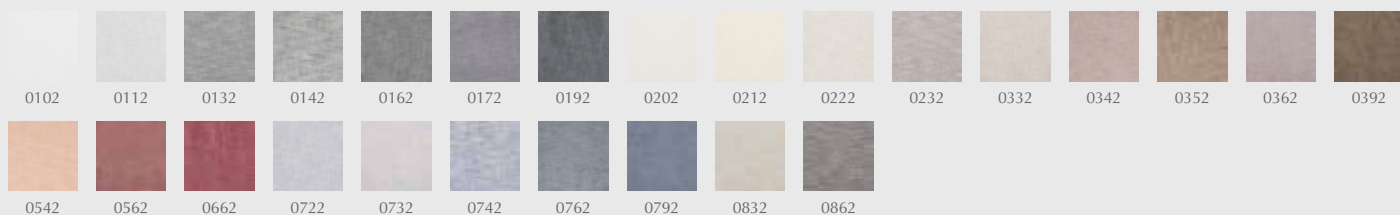

Maple | Fabric from Kvadrat

Aero-finished and therefore extremely soft to the touch, Pine and Maple are made with three tone-in-tone coloured yarns. The viscose used in their construction gives them a distinctive shimmer, which deepens according

to the light and the perspective of the viewer. Pine is flat-woven and has a subtle striated look. Maple is woven with a chenille yarn and has a soft pile that reveals the structure of the weave. Foreign fibres and small clusters

of colour may appear on the fabric's surface adding to their slightly irregular, casual expression.

Name: Maple
Designer: Åsa Pärson
Type: Upholstery
Pattern: Solid
Composition: 81% Viscose, 15% Linen, 4% Polyester

Weight: 850 g/lin.m
Width: 140 cm
Durability: 30.000 Martindale
Pilling: 4-5
Lightfastness: 5-7

Sustainability: Natural fibres
Sustainable resource
Manufactured in: Turkey
Price: Upon request
Delivery time: Within 6 weeks