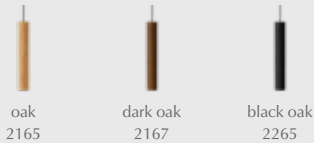

Hazel mini

EUR	229.00	DKK	1699.00
GBP	209.00	SEK	2299.00

Hazel medium

EUR	349.00	DKK	2599.00
GBP	309.00	SEK	3599.00

Chimes | lamp

oak
2165

dark oak
2167

black oak
2265

Chimes ø: 3.4 cm h: 22 cm. Pendant lamp

3 m black cord

2W LED spot built-in, lighting hours: 50000, 3000 k, 220 lm, ≥80 ra

Materials: Oak. Metal canopy

10-year warranty. Non dimmable

Designed by Asger Risborg Jakobsen

Find inspiration at page 81

Chimes

EUR	69.00	DKK	499.00
GBP	64.00	SEK	699.00

Chimes cluster 3 | lamp

oak
2230

dark oak
2231

black oak
2232

Chimes cluster 3 ø: 3.4 cm h: 22 cm. Pendant lamp