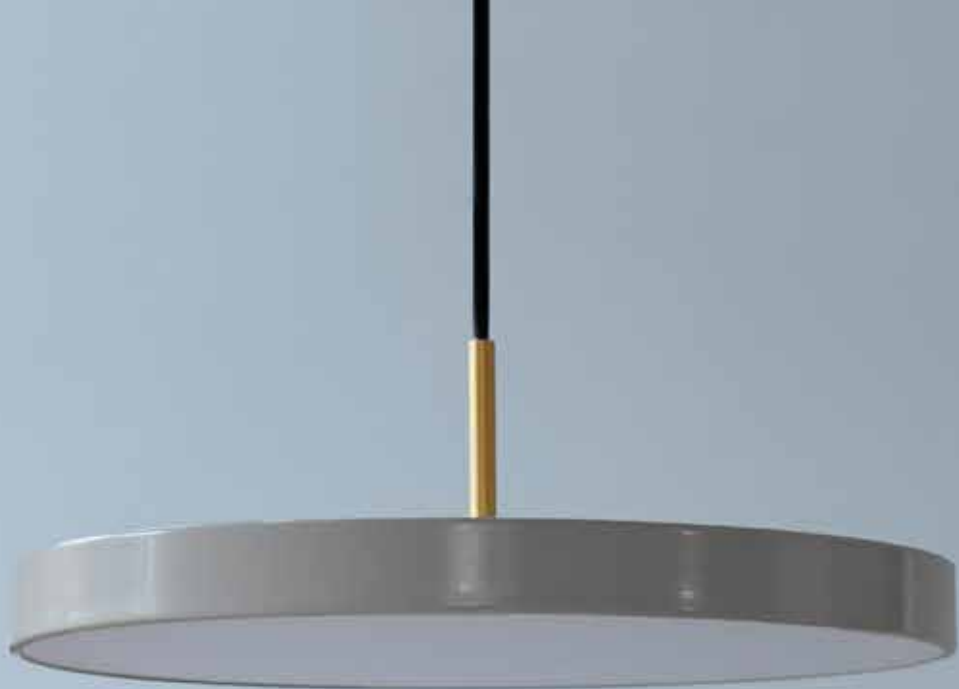

Asteria lamp, medium, nuance mist NEW, EUR 269