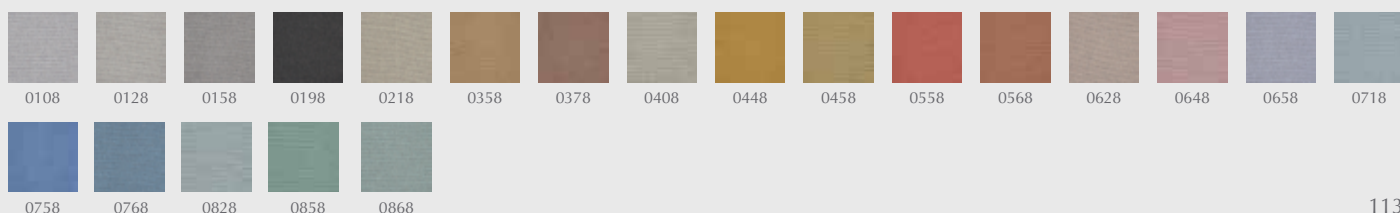

Re-wool | Fabric from Kvadrat

Crafted using 45% recycled wool, Re-wool is a rich upholstery fabric with a sustainable profile. The fabric is partly made by reusing scraps from Kvadrat's yarn spinners in the UK. It is designed by Margrethe Odgaard. 'The

idea was to create a both honest and environmentally friendly – fabric with a poetic feel by recycling leftover material from Kvadrat's own production', explains Margrethe Odgaard. Reminiscent of colourful stitchings on a

darker background, Re-wool features exceptional depth of colour, creating a dynamic play on the fabric's surface when applied to furniture.

Name: Re-wool
Designer: Margrethe Odgaard
Type: Upholstery
Pattern: Solid
Composition: 45% New wool (worsted)
45% Recycled wool, 10% Nylon

Weight: 540 g/lin.m
Width: 140 cm
Durability: 50.000 Martindale
Pilling: 4
Lightfastness: 5-7

Sustainability: Complies with EU ecolabel
"The Flower"
Manufactured in: United Kingdom
Price: Upon request
Delivery time: Within 6 weeks