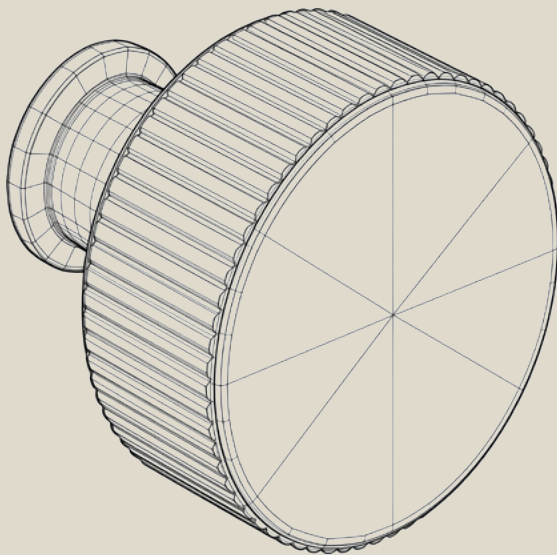

LINES

EDGE CABINET KNOB

Overview:

Discover the bespoke finishing touch of our 35mm Lines Edge Cabinet Knob which showcases minimalist design and warmth.

Base Material:

Solid Brass

Dimensions:

Depth: 35mm / Ø: 35mm

Finish:

SKU: CHBK78, CHBK80

DIMENSIONS