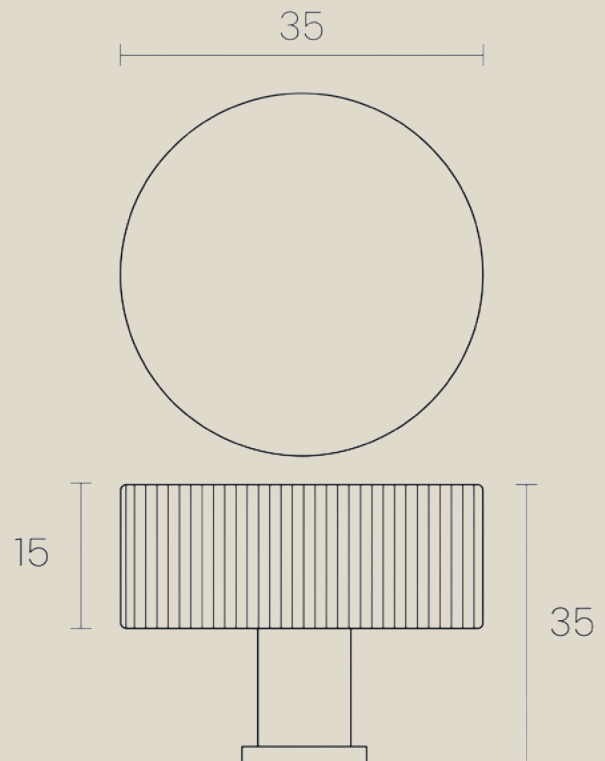

LINES

EDGE CABINET KNOB

Overview:

Discover the bespoke finishing touch of our 35mm Lines Edge Cabinet Knob which showcases minimalist design and warmth.

Base Material:

Solid Brass

Dimensions:

Depth: 35mm / Ø: 35mm

Finish:

SKU: CHBK78, CHBK80

DIMENSIONS