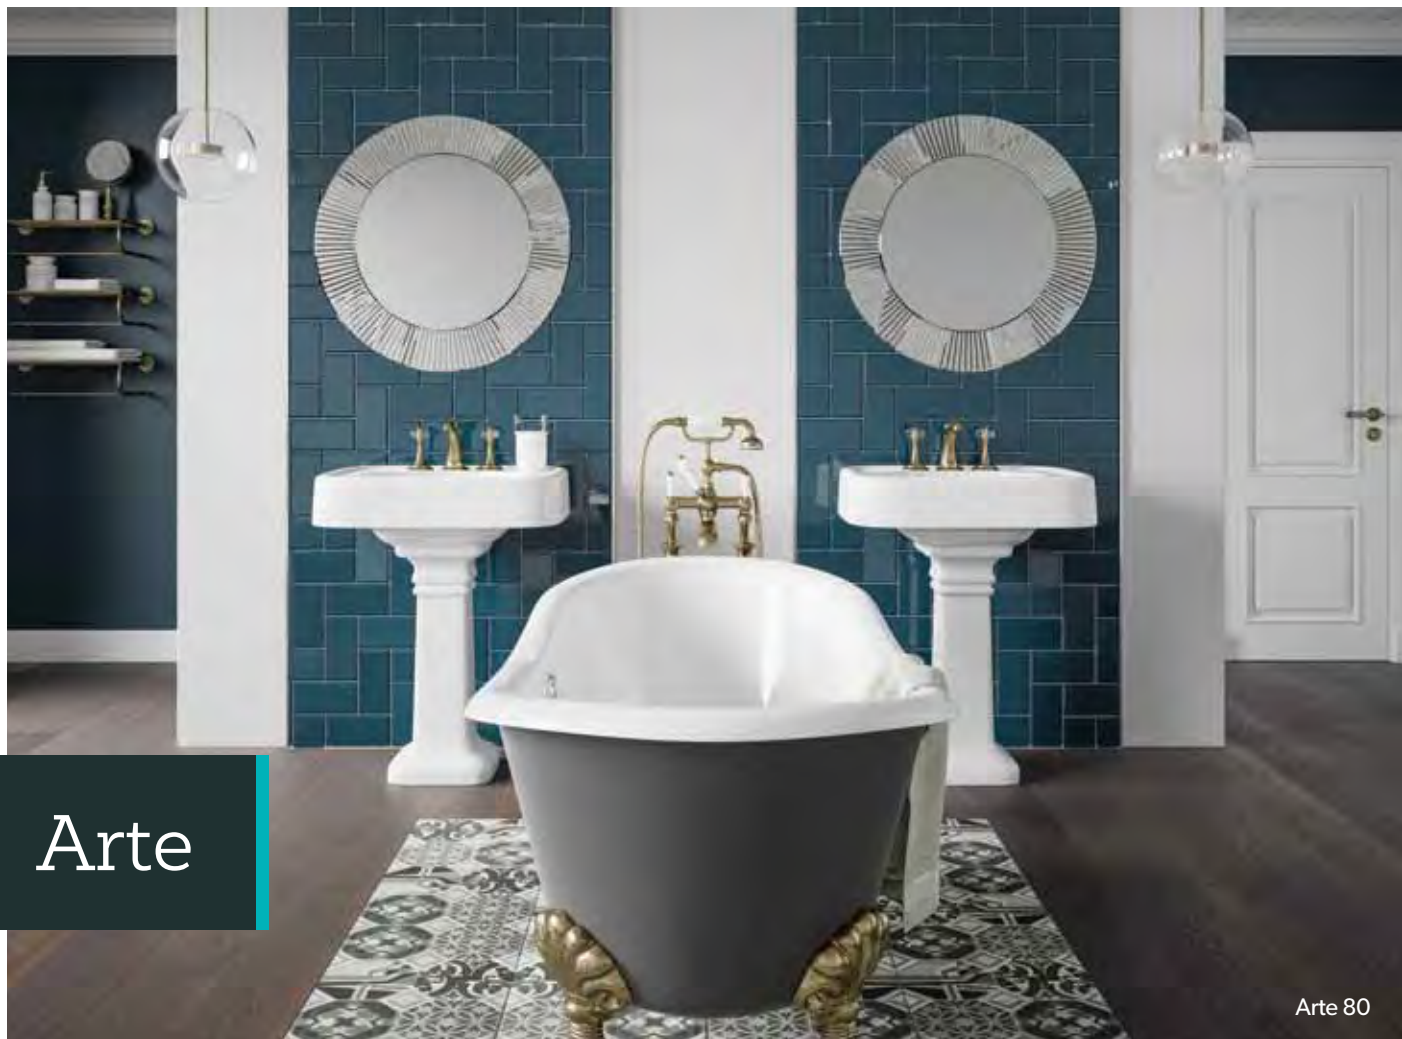

Arte

Arte 80