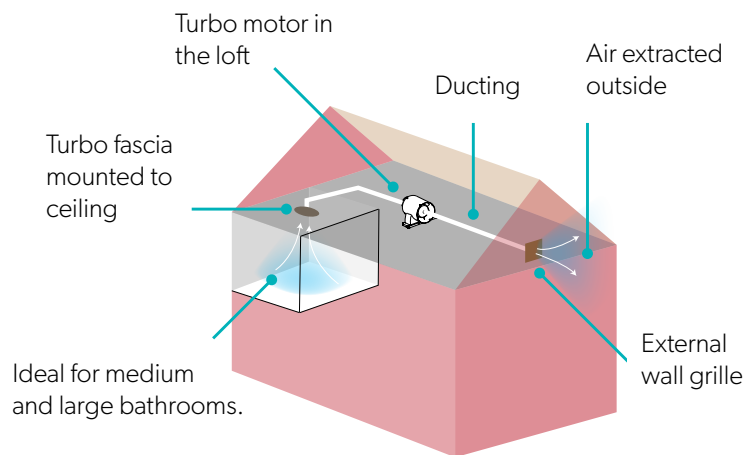

High extraction

Turbo's extraction rate is ideal for medium to large bathrooms, where lots of condensation needs to be removed from the room.