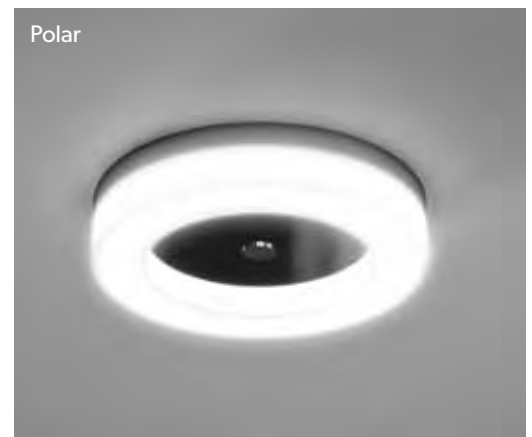

Complement your luxurious bathroom with a classic, minimal ceiling light.

Our range offers you the choice of LED or conventional energy-efficient bulbs. There are seven designs to choose from — six circular and one square.

[See page 124 for technical details.](#)

Key features

LED illumination

Polar, Horizon and Lumen are IP44 rated

Kinetic, Momentum and Inertia are suitable for Zone 2

Stylish design