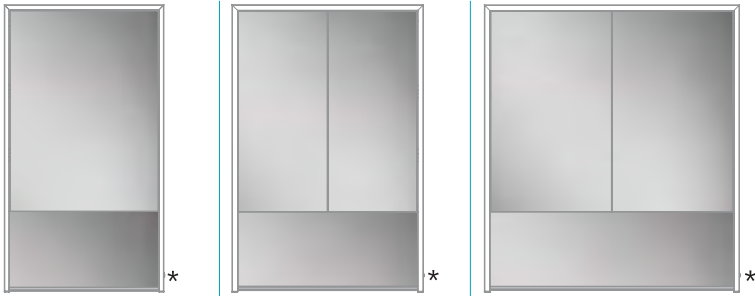

Cabinets, Technical Details

Did you know, we offer...

A quality guarantee. 5 years from date of purchase on silver coating on mirror. 2 years from date of purchase on components in the cabinet.

Verve LED Aluminium Cabinets

Pages 52 - 53

Verve 50 £699   **Verve 60** £799   **Verve 80** £869

Features

- LED illumination
- Quick access, illuminated open storage
- Mirrored back panel
- Wireless phone charging pad[§]
- 2 pin integrated charging socket
- USB charging socket
- Double-sided mirrored door(s)
- Mirrored sides
- Soft-close hinges
- Sensor switch*
- Removable "keep clean" mat

[§] Only compatible with smart phones with wireless charging capabilities

Cabinets	Art No.	Width	Height	Depth	Net Weight	Left or Right Hand Hinged	Number of Shelves	Charging Socket	Soft Close	Wattage	Illumination Type	Lumens	IP Rating	Energy Rating
Verve 50	52700	50cm	90cm	15cm	18kg	Left	3 Glass	Y	Y	47.5	LED 6000k	2200	IP44	A
Verve 60	52800	60cm	90cm	15cm	21kg	Double Door	6 Glass	Y	Y	49.4	LED 6000k	2380	IP44	A
Verve 80	52900	80cm	90cm	15cm	25kg	Double Door	6 Glass	Y	Y	53.3	LED 6000k	2600	IP44	A