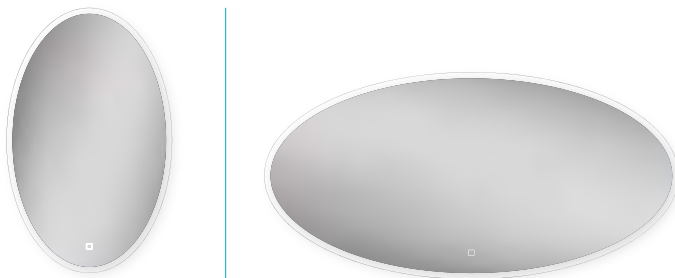

Sphere LED Mirrors

Features

- Colour temperature changing LED illumination
- Heated pad
- Touch switch

Sphere 60 £314 Sphere 80 £356

Mirrors	Art No.	Height	Width	Depth	Net Weight	Landscape or Portrait?	Heated Pad	Watts	Illumination Type	Lumens	IP Rating	Energy Rating
Sphere 60	78760000	Ø60cm	Ø60cm	3cm	5kg	N/A	Y	32.5	LED 2700k-6500k	1224	IP44	A
Sphere 80	78761000	Ø80cm	Ø80cm	3cm	8.15kg	N/A	Y	56	LED 2700k-6500k	1656	IP44	A

Arena LED Mirrors

Features

- Colour temperature changing LED illumination
- Heated pad
- Can be hung landscape or portrait
- Touch switch

Arena 80 £329 Arena 120 £449

Mirrors	Art No.	Height	Width	Depth	Net Weight	Landscape or Portrait?	Heated Pad	Watts	Illumination Type	Lumens	IP Rating	Energy Rating
Arena 80	79530800	80/50cm	50/80cm	3cm	5.45kg	Both	Y	29.4	LED 2700k-6400k	2052	IP44	A
Arena 120	79531200	120/60cm	60/120cm	3cm	13.3kg	Both	Y	47.2	LED 2700k-6400k	2916	IP44	A