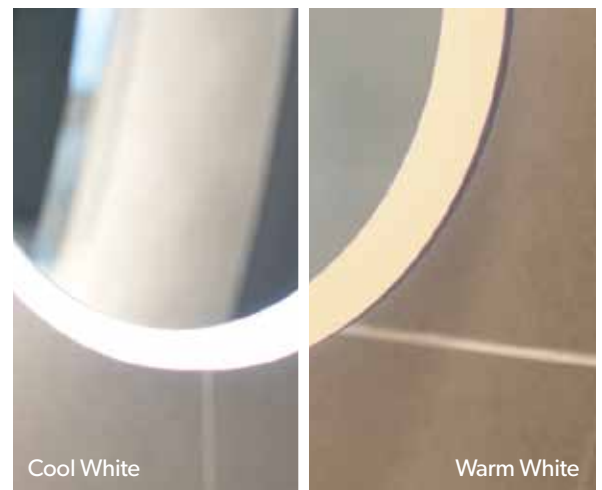

Cirque
21700
Ø20cm - Maximum Extension 23cm

£279