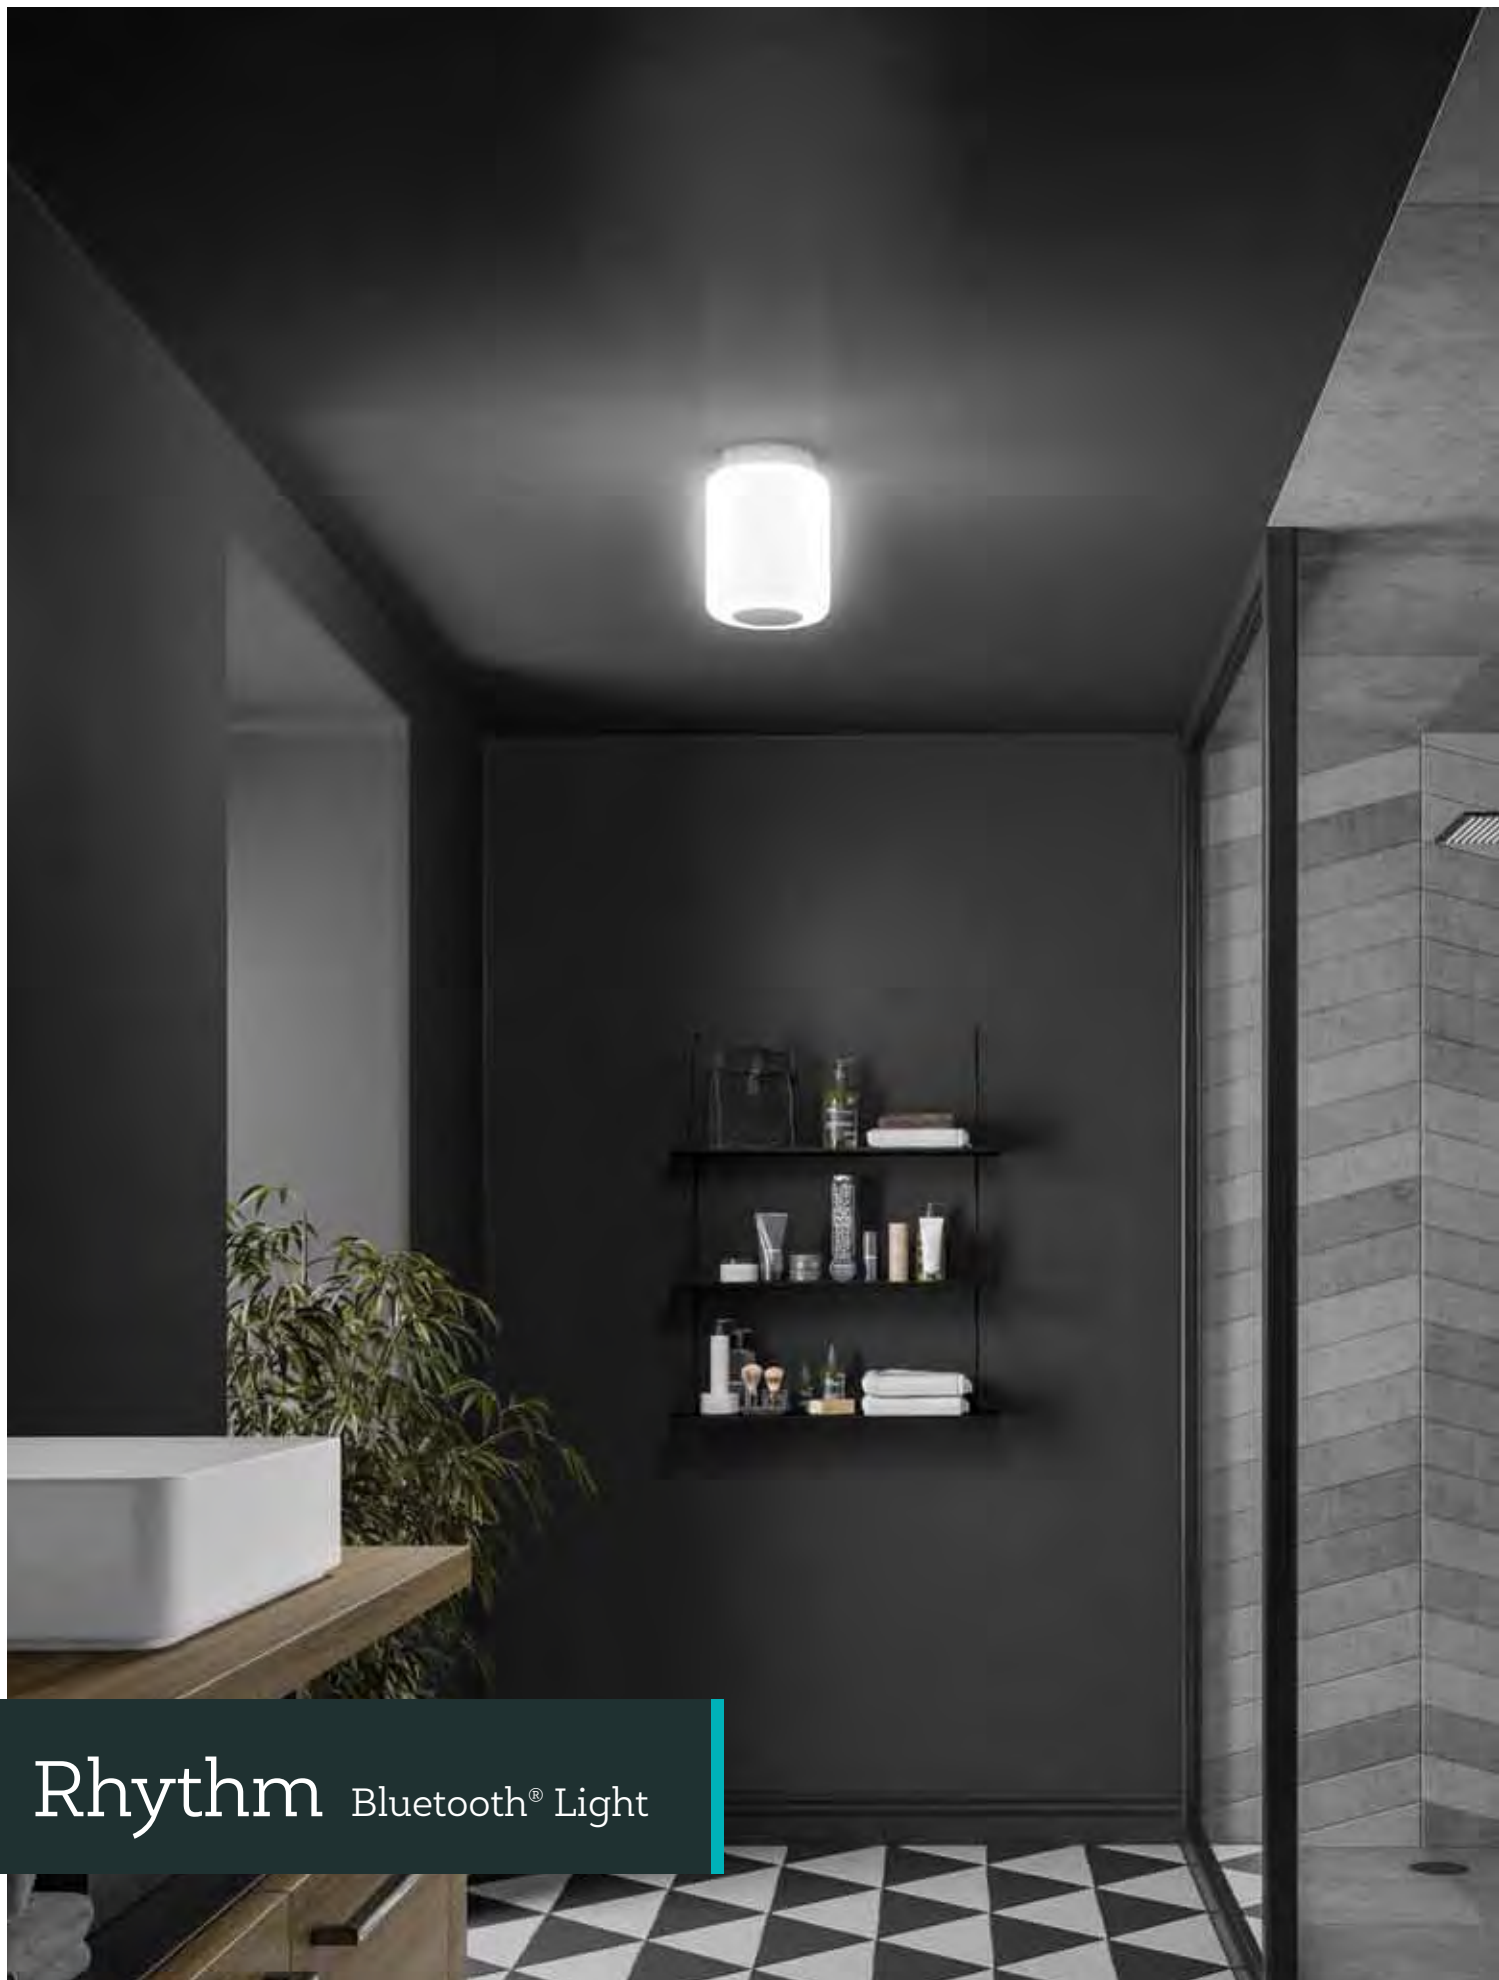

### Peak

This stunning pendant light will fill your bathroom with radiance. The versatile design means it can be placed virtually anywhere in your bathroom, while the sleek chrome finish makes it a stunning feature.

### Rise

Rise has a tapered glass pendant that diffuses 'daylight' illumination into the surrounding space, creating a fresh, spa-like ambience in your bathroom. This contemporary pendant light has a metre-long wire, so you can hang it high or low to suit your bathroom and your taste.

### Summit

Summit's hand-blown glass pendant encases a retro-styled LED lamp that emits a warm, mellow light. It's perfect for creating a relaxing ambience to help you unwind after a long day.

[See page 124 for technical details.](#)

### Key features

- LED illumination
- Hand-blown glass shades
- Adjustable 1 metre cable
- IP44 rated
- Replaceable lamp on Summit (E27)

Rhythm Bluetooth® Light

**Rhythm** features a Bluetooth®-enabled speaker that allows you to play your favourite music, podcast or audiobook straight from your device. A remote control means you can adjust the volume, skip a track and even change the dimmable LED light from cool white to warm white. Switch between a spectrum of red, green and blue hues to create a whole new level of ambience. This groundbreaking light helps you personalise your bathroom experience, setting the tone for an energetic morning routine or an indulgent evening pamper.