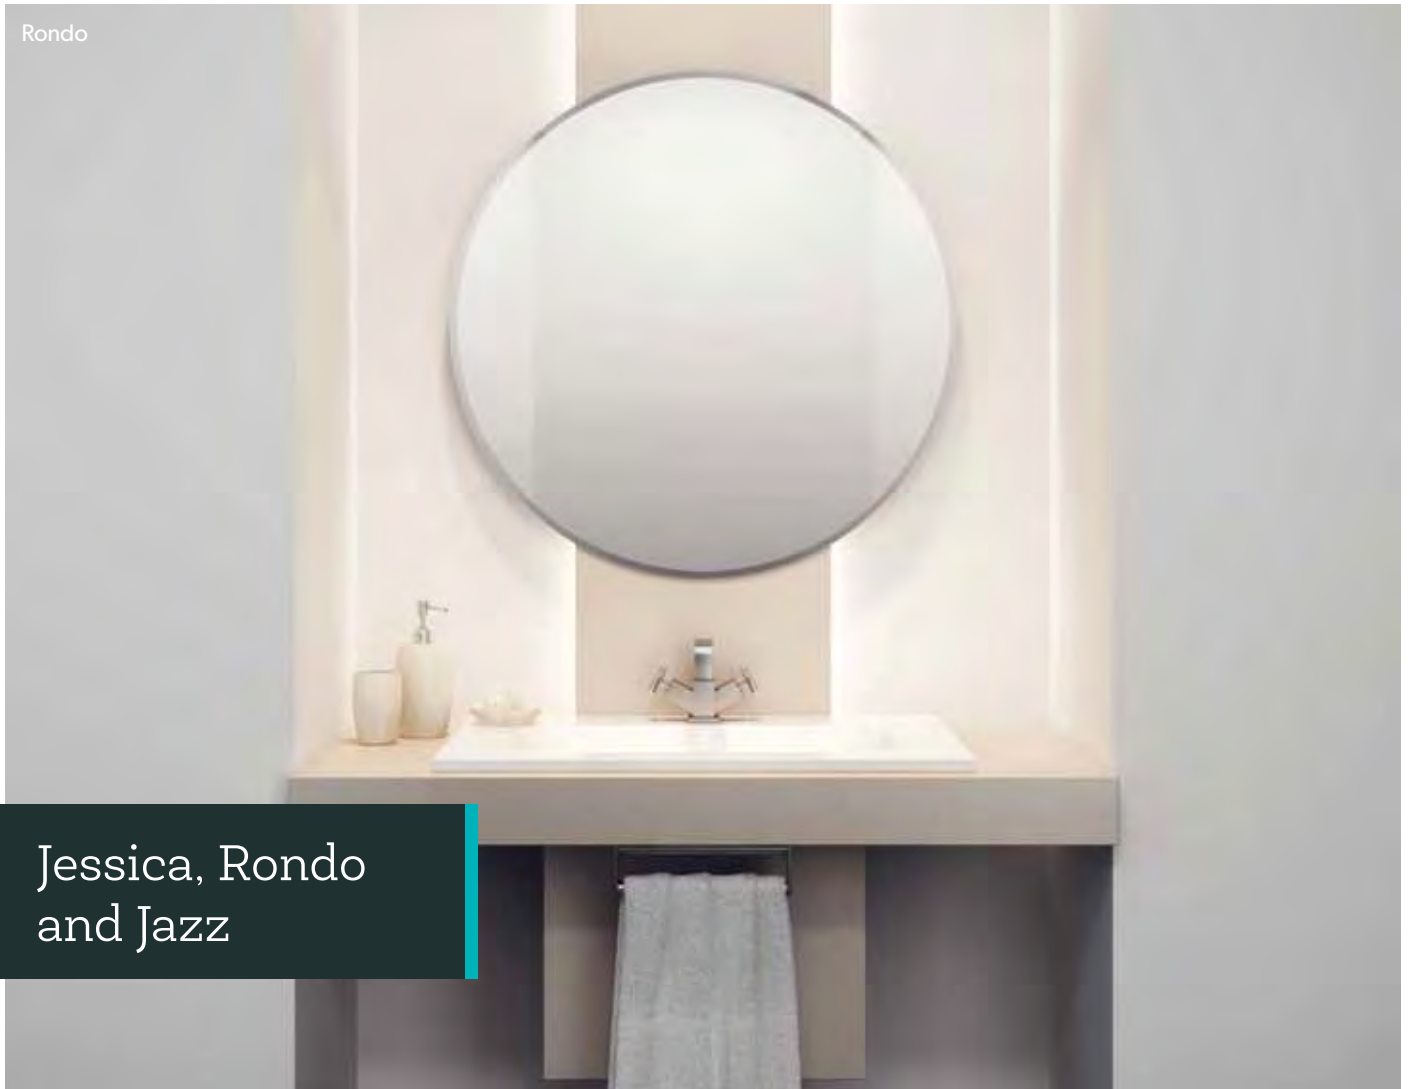

£143

Mirrored sides

Willow

Johnson, Joshua, Fili, Jackson and Willow

These rectangular mirrors have bevelled edges, which reflect the light to create a three-dimensional, framed effect. Optional Demista pads adhere discreetly to the back panel to prevent a build-up of mist and condensation. The **Johnson, Joshua, Fili** and **Jackson** mirrors can be hung landscape or portrait to suit your bathroom.

Optional Demista pads available, see page 115.

[See page 114 for technical details.](#)

**Key features**

Johnson, Joshua, Fili and Jackson mirrors can be hung landscape or portrait

Optional Demista pad available, see page 115 for Demista pads

£98

**Willow**  
77305000  
60 x 120cm

£172

Rondo

## Jessica, Rondo and Jazz

If you prefer a softer, less angular look for your bathroom, take a look at our rounded mirror collection. There are a number of options to choose from: **Jessica** is elongated with a rounded top and bottom; **Rondo** is simply round; and **Jazz** is rectangular with rounded corners.