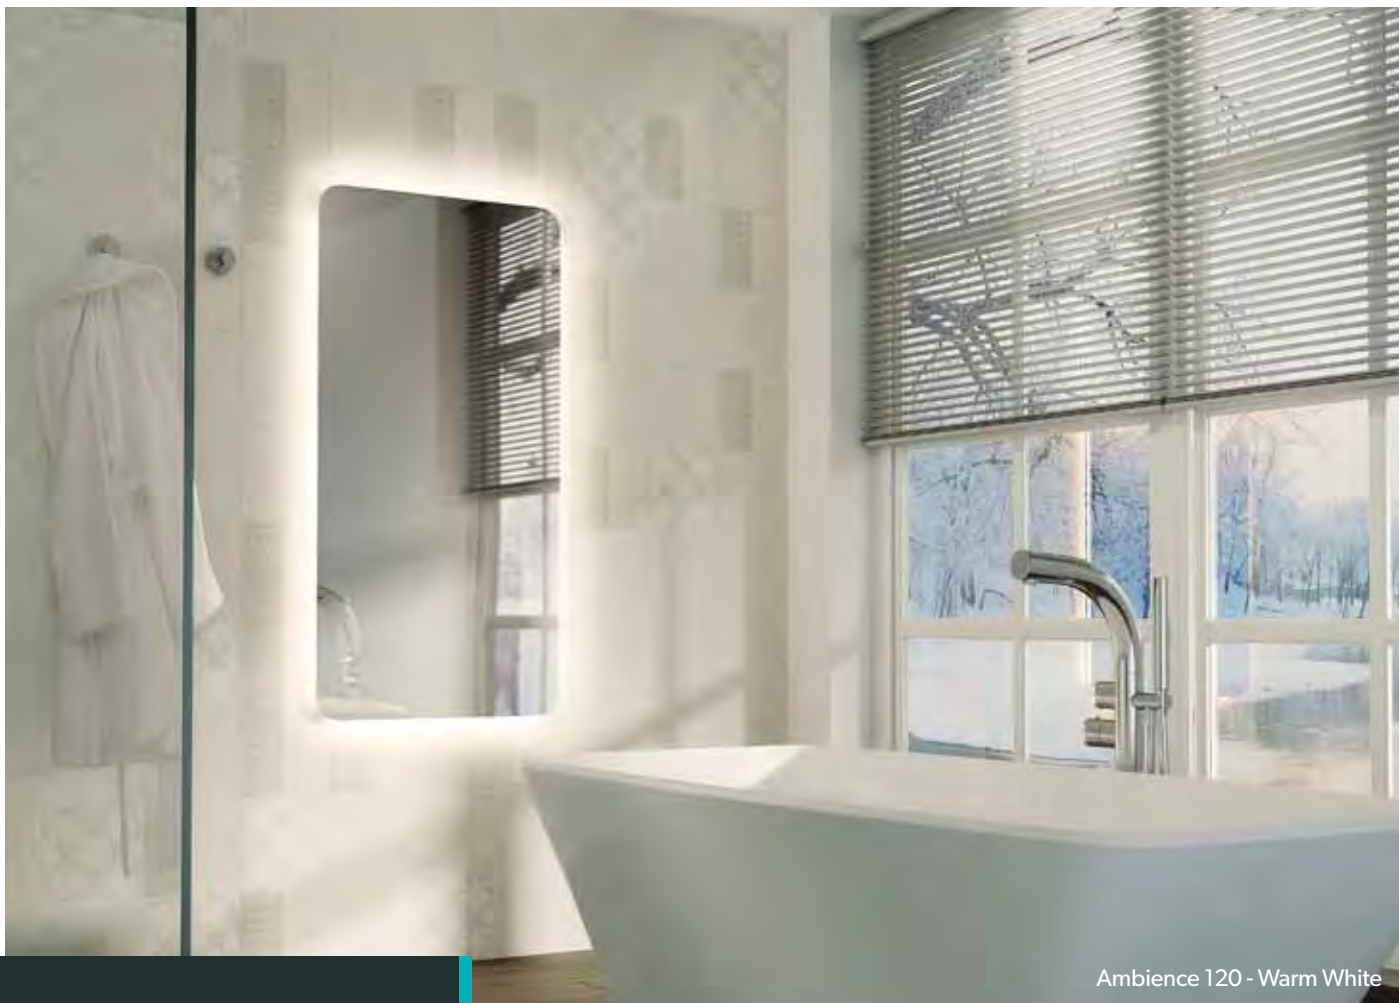

## Key features

- Colour temperature changing LED illumination
- Heated pad
- Touch switch

**Theme 60**  
79110000  
Ø60cm

**Theme 80**  
79120000  
Ø80cm

**Theme 100**  
79130000  
Ø98cm

Theme 60 - Warm White