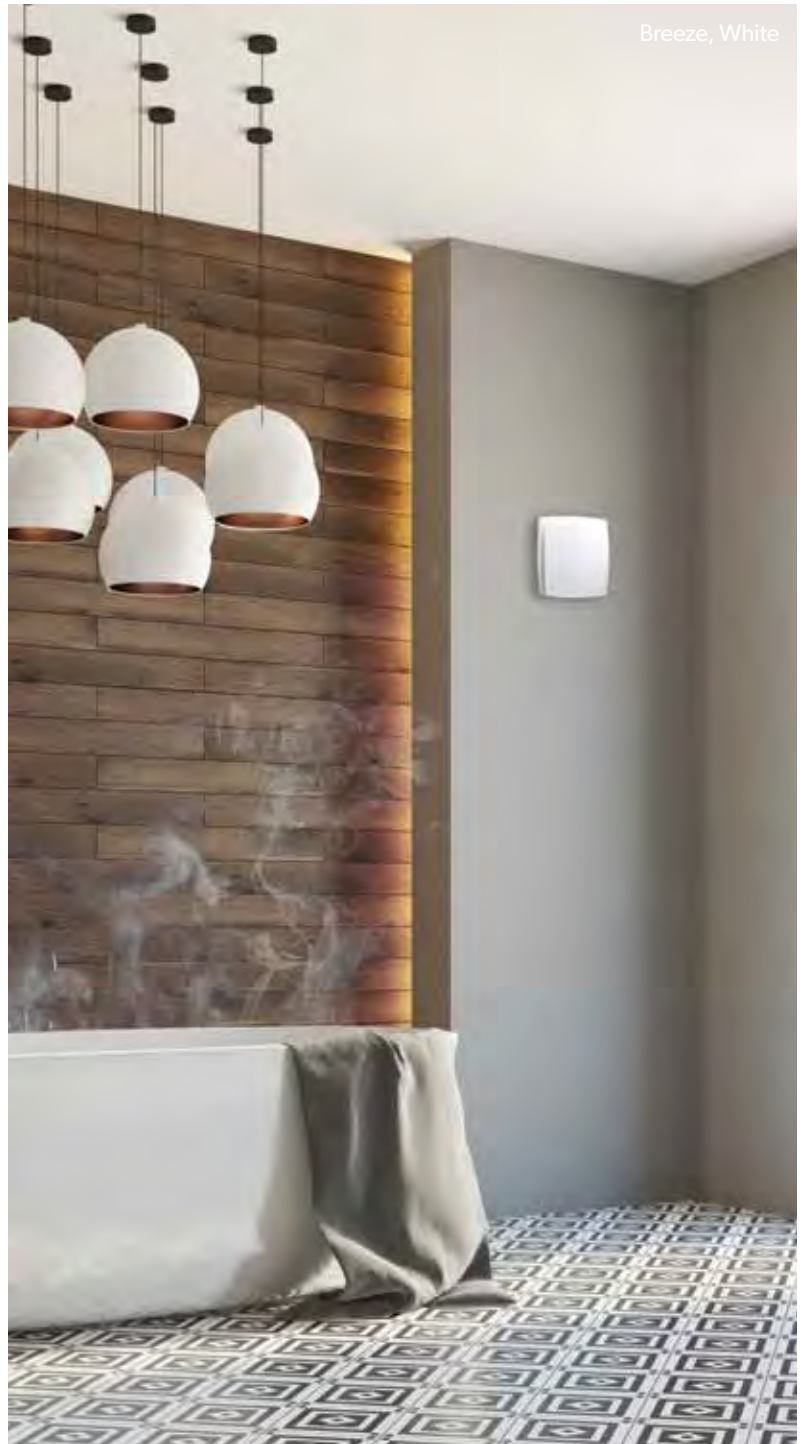

Breeze

With its sleek design and whisper-quiet motor, **Breeze** is barely even noticeable. Yet its powerful, efficient performance keeps your bathroom perfectly ventilated and moisture-free.

There are three different models in the range: Safety Extra Low Voltage (SELV), with adjustable timer, or with adjustable timer and a clever humidity sensor that activates the fan automatically, before condensation has time to build.

This versatile unit can be ceiling or wall-mounted and comes in a choice of three finishes: White, Chrome or Matt Silver.

[See page 128 for technical details.](#)

Key features

- Up to 97m³/hr extraction rate
- An ultra quiet level of 32dB
- Back draft damper
- Available in three colours, with timer or timer and humidity sensor
- White and Chrome fascias also have the option of a Safety Extra Low Voltage motor (SELV)
- IPX4 rated

Breeze, White