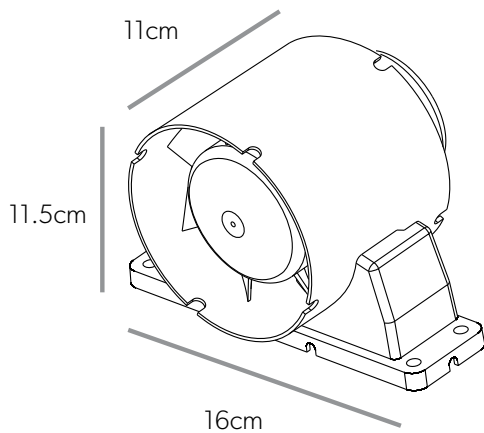

Turbo Inline Fans

Motor dimensions