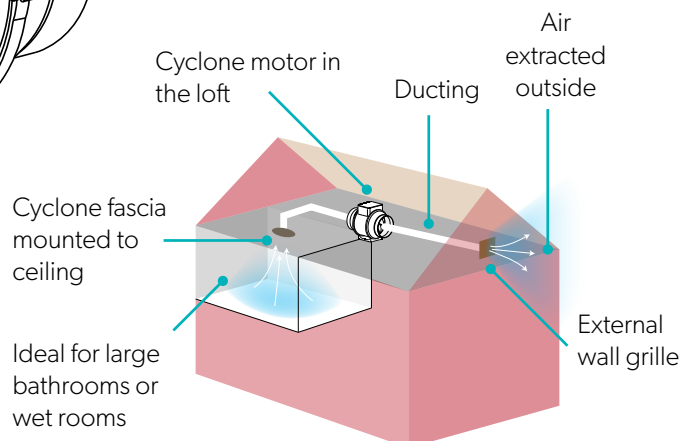

Ventilation, Technical Details

Cyclone High Powered Inline Ceiling Fans

Motor dimensions

**High powered extraction**

Cyclone's high powered air extraction rate is ideal for large bathrooms and wet rooms, where large amounts of condensation needs to be removed.