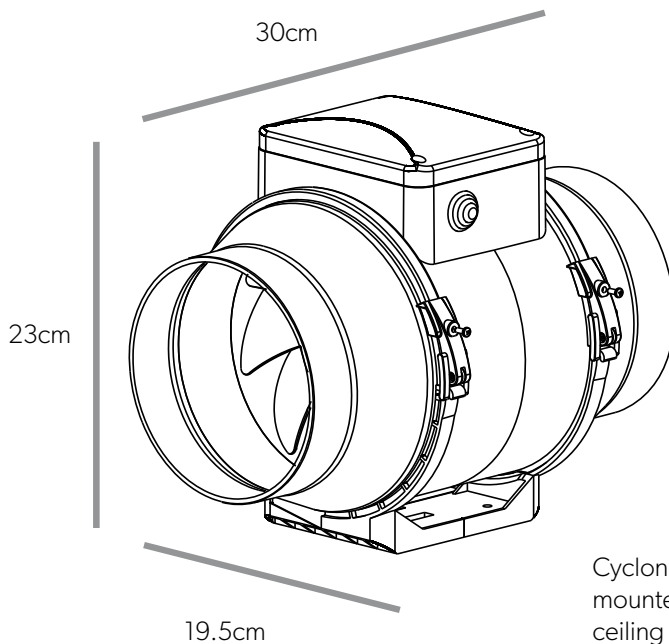

Ventilation, Technical Details

Cyclone High Powered Inline Ceiling Fans

Motor dimensions