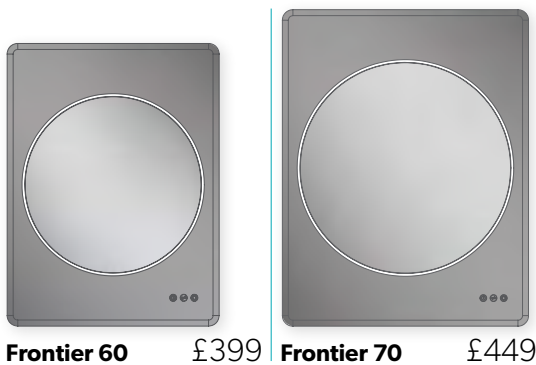

### Features

- Polished chrome frame with mirrored sides, brushed brass frame with mirrored sides or matt black frame for a statement style
- Colour temperature changing LED illumination
- Heated pad
- Can be hung landscape or portrait
- Sensor switch\*

**Solas 50  
Brushed Brass**

£489

**Solas 60  
Brushed Brass**

£519

Mirrors	Art No.	Height	Width	Depth	Net Weight	Landscape or Portrait?	Heated Pad	Watts	Illumination Type	Lumens	IP Rating	Energy Rating
Solas 50 - Chrome	79510500	70 / 50(60)cm	50(60) / 70cm	7.8cm	8.25kg	Both	Y	34	LED 2700-6500k	1500	IP44	A
Solas 60 - Chrome	79510600	80 / 60(70)cm	60(70) / 80cm	7.8cm	10.6kg	Both	Y	50	LED 2700-6500k	2000	IP44	A
Solas 50 - Black	79520500	70 / 50(60)cm	50(60) / 70cm	7.8cm	7.2kg	Both	Y	34	LED 2700-6500k	1500	IP44	A
Solas 60 - Black	79520600	80 / 60(70)cm	60(70) / 80cm	7.8cm	9.33kg	Both	Y	50	LED 2700-6500k	2000	IP44	A
Solas 50 - Brushed Brass	79530500	70 / 50(60)cm	50(60) / 70cm	7.8cm	8.25kg	Both	Y	34	LED 2700-6500k	1500	IP44	A
Solas 60 - Brushed Brass	79530600	80 / 60(70)cm	60(70) / 80cm	7.8cm	10.6kg	Both	Y	50	LED 2700-6500k	2000	IP44	A

Frontier LED Mirrors

Features

- Colour temperature changing LED illumination
- Circular illuminated mirror mounted on a smoked grey glass
- Heated pad
- Brightness control
- Touch switches

Frontier 60 £399 Frontier 70 £449