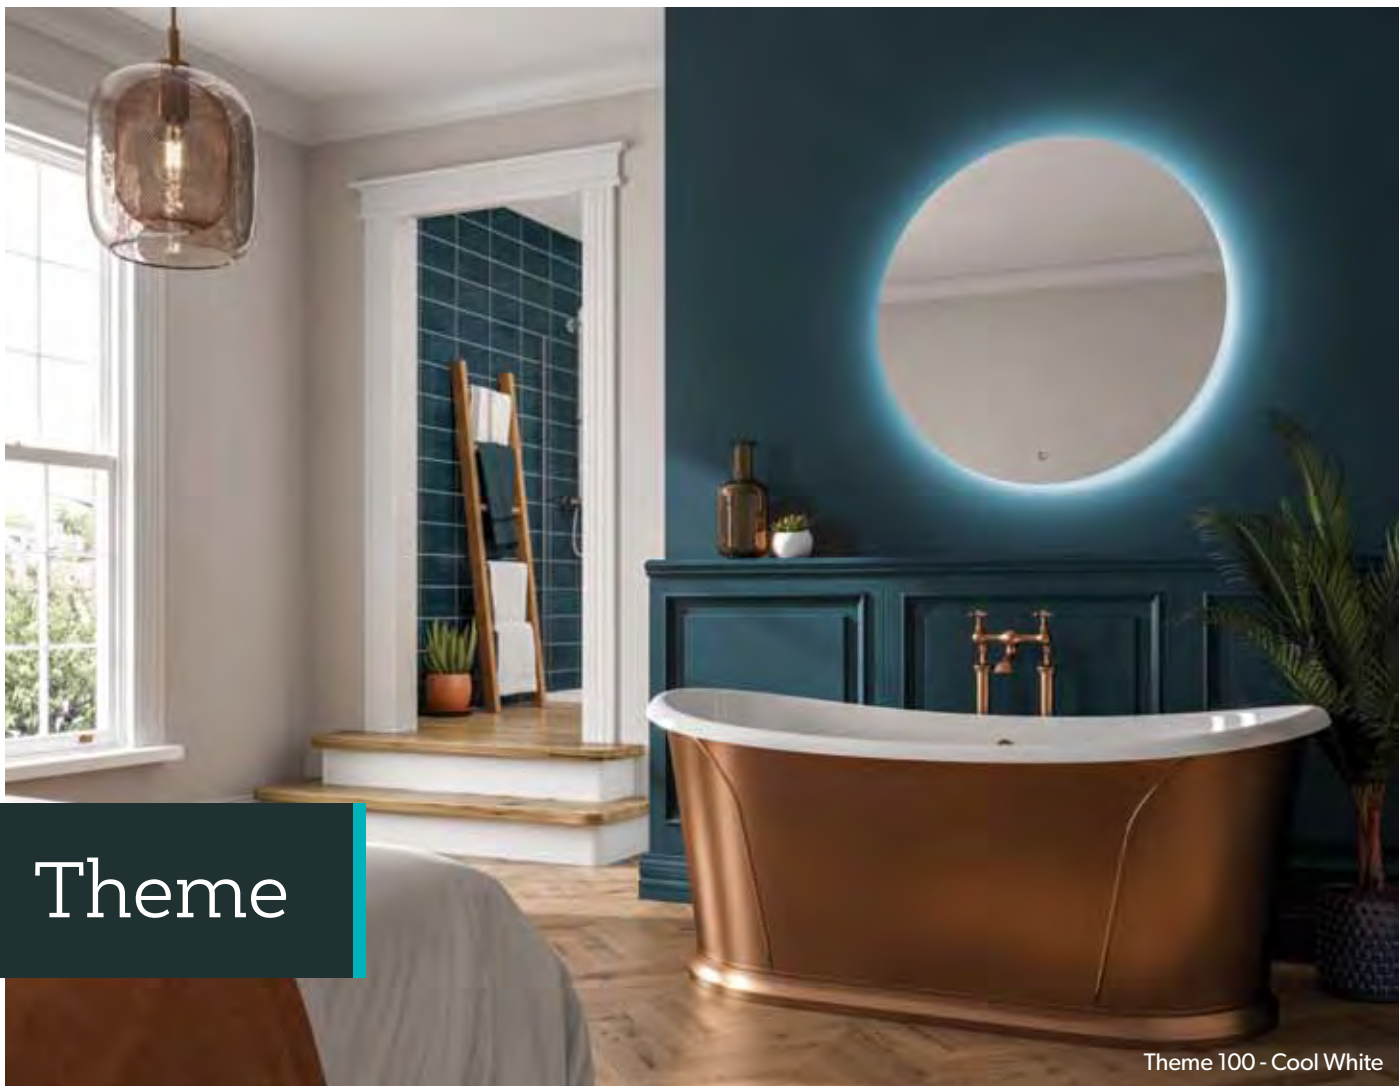

Theme 60 - Warm White

Theme

Adjustable lighting transforms the ambience of your bathroom, from warm and relaxing to cool and invigorating. **Theme's** soft backlight changes from radiant warm whites to icy cool whites at the touch of a button.

With its clean lines and minimal design, this versatile mirror will look stunning in any style of bathroom.

[See page 107 for technical details.](#)

Key features

- Colour temperature changing LED illumination
- Heated pad
- Touch switch