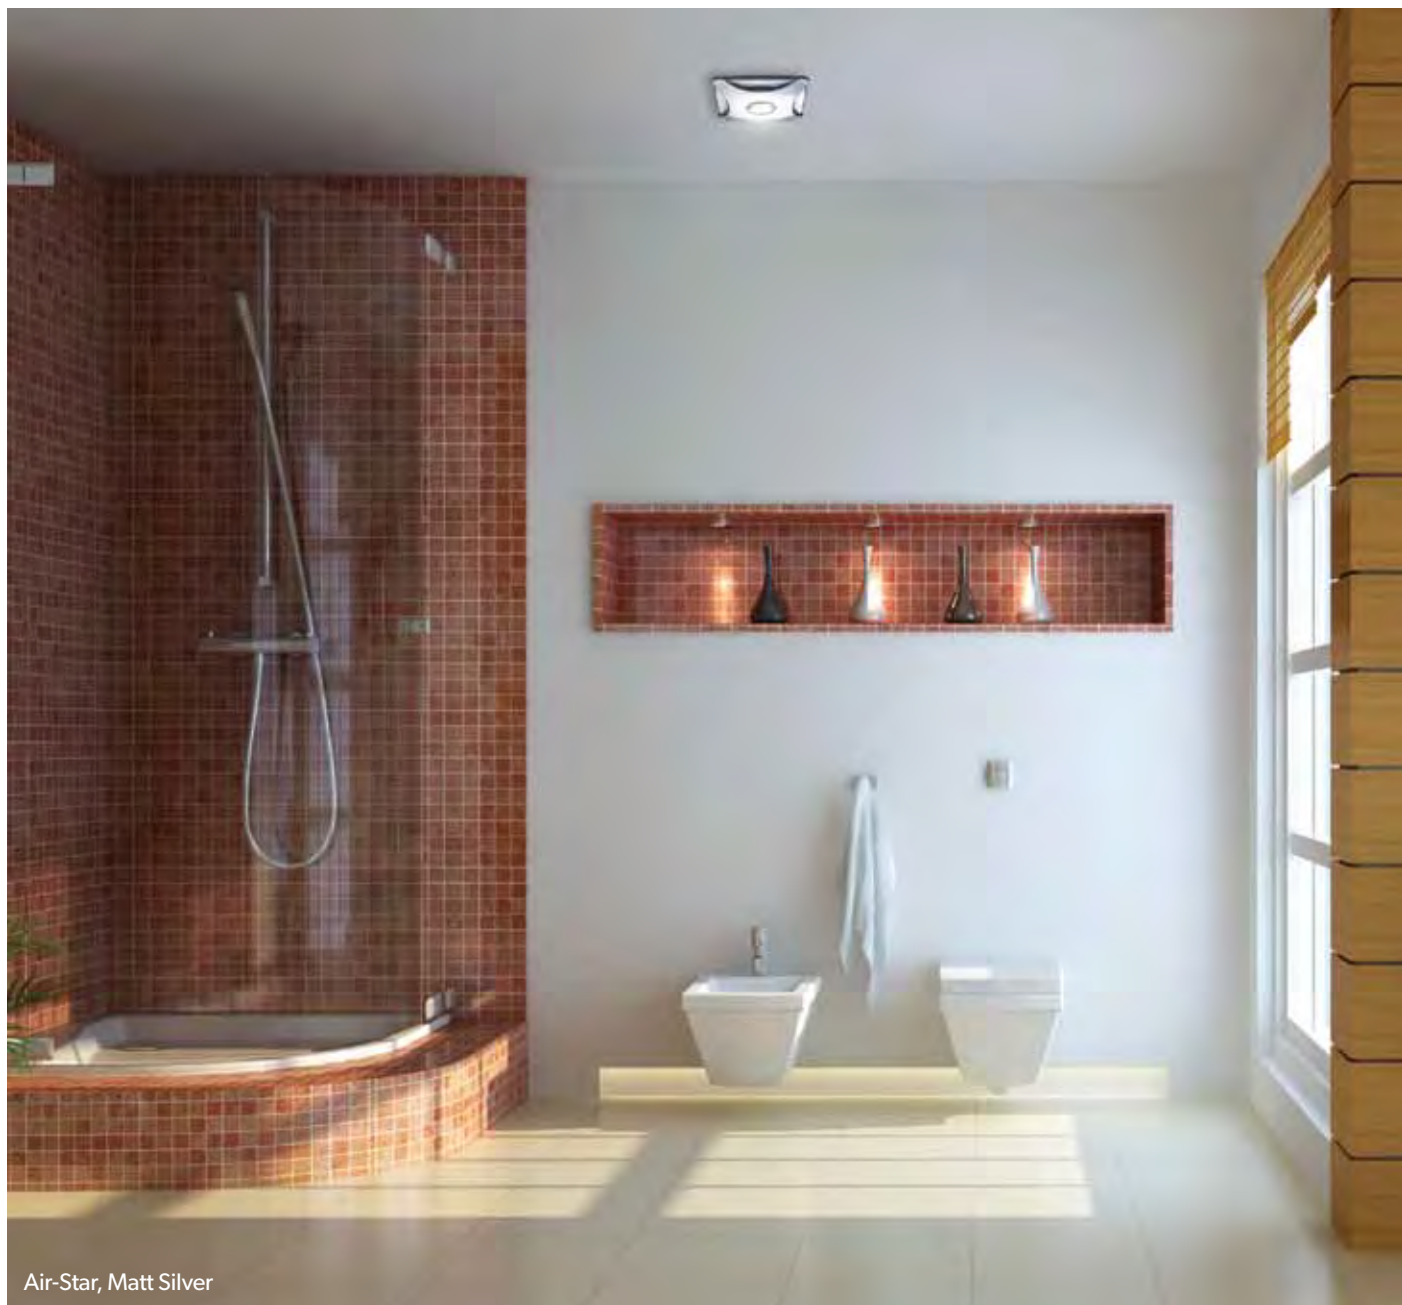

**Breeze Chrome**  
SELV - 34800 **£88**

H15.2cm x W15.2cm x D3.3cm  
Noise Level - 32dB

Air-Star, Matt Silver