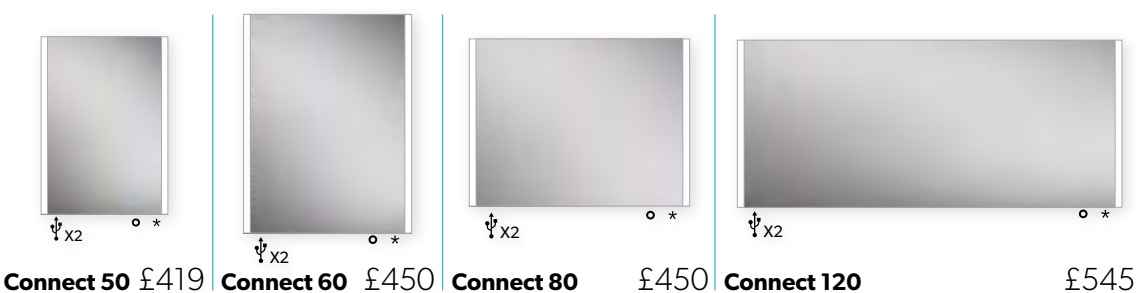

Connect 50 £419   **Connect 60** £450   **Connect 80** £450   **Connect 120** £545

Features

- Colour temperature changing LED illumination
- Integrated speakers
- Ambient top and bottom lighting
- Bluetooth® connectivity®
- 2 pin charging socket[•] and USB
- Heated pad
- Sensor switch*

®Only compatible smart phones and Bluetooth® devices

Mirrors	Art No.	Height	Width	Depth	Net Weight	Landscape or Portrait?	Heated Pad	Watts	Illumination Type	Lumens	IP Rating	Energy Rating
Connect 50	78763000	70cm	50cm	5.6cm	8.6kg	Portrait	Y	36.2	LED 2800-6400k	2016	IP44	A
Connect 60	78764000	80cm	60cm	5.6cm	10.6kg	Portrait	Y	53.72	LED 2800-6400k	2184	IP44	A
Connect 80	78765000	60cm	80cm	5.6cm	10.2kg	Landscape	Y	53.72	LED 2800-6400k	2184	IP44	A
Connect 120	78766000	60cm	120cm	5.6cm	13.85kg	Landscape	Y	94.48	LED 2800-6400k	2856	IP44	A