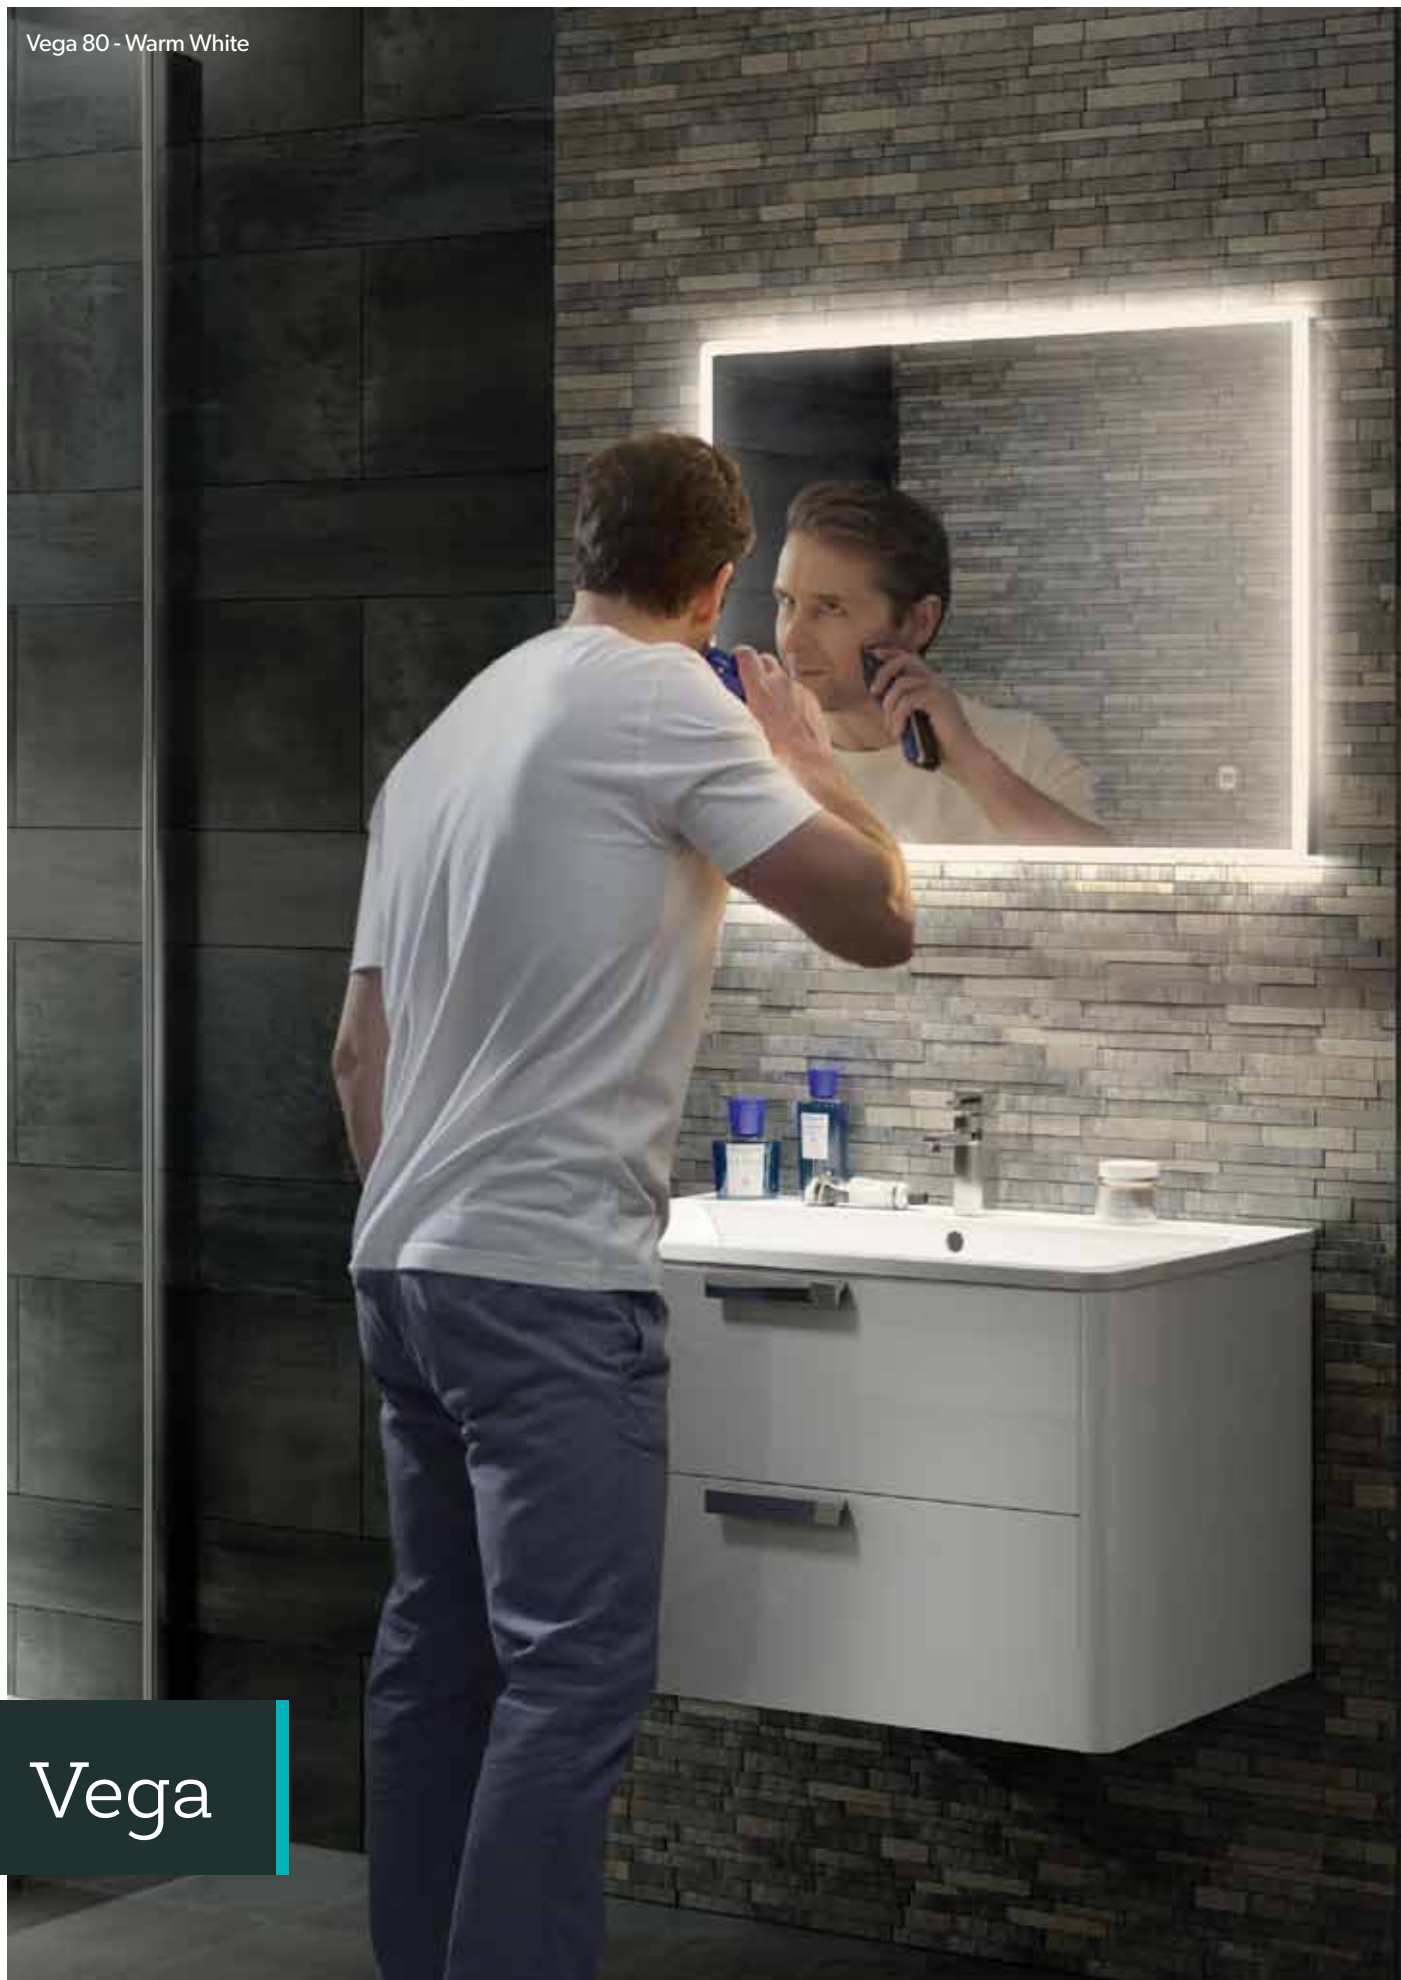

Vega 80 - Warm White

Vega