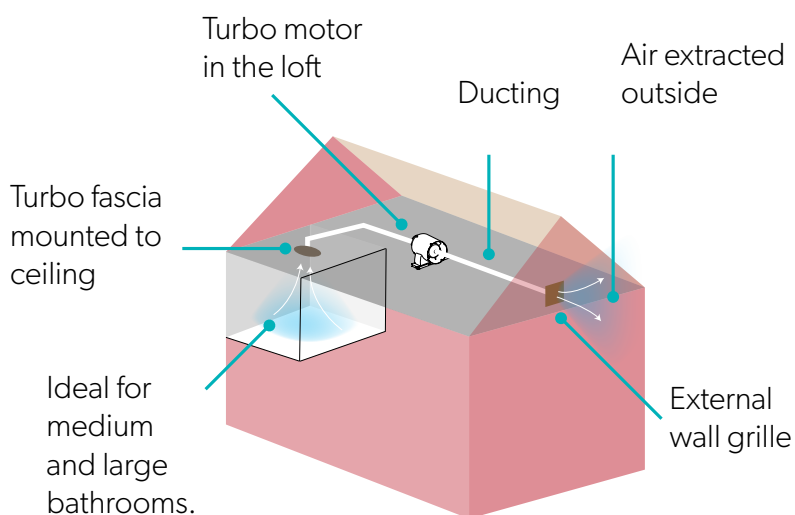

## How Turbo works

The inline motor is remotely sited within the loft space and is connected to the fascia and external wall grille by the supplied flexible ducting.

Turbo, White - Warm White LED

**Turbo Non Illuminated White**  
33500  
Diameter Ø14,5cm - Depth 1,5cm  
Noise Level - 37dB