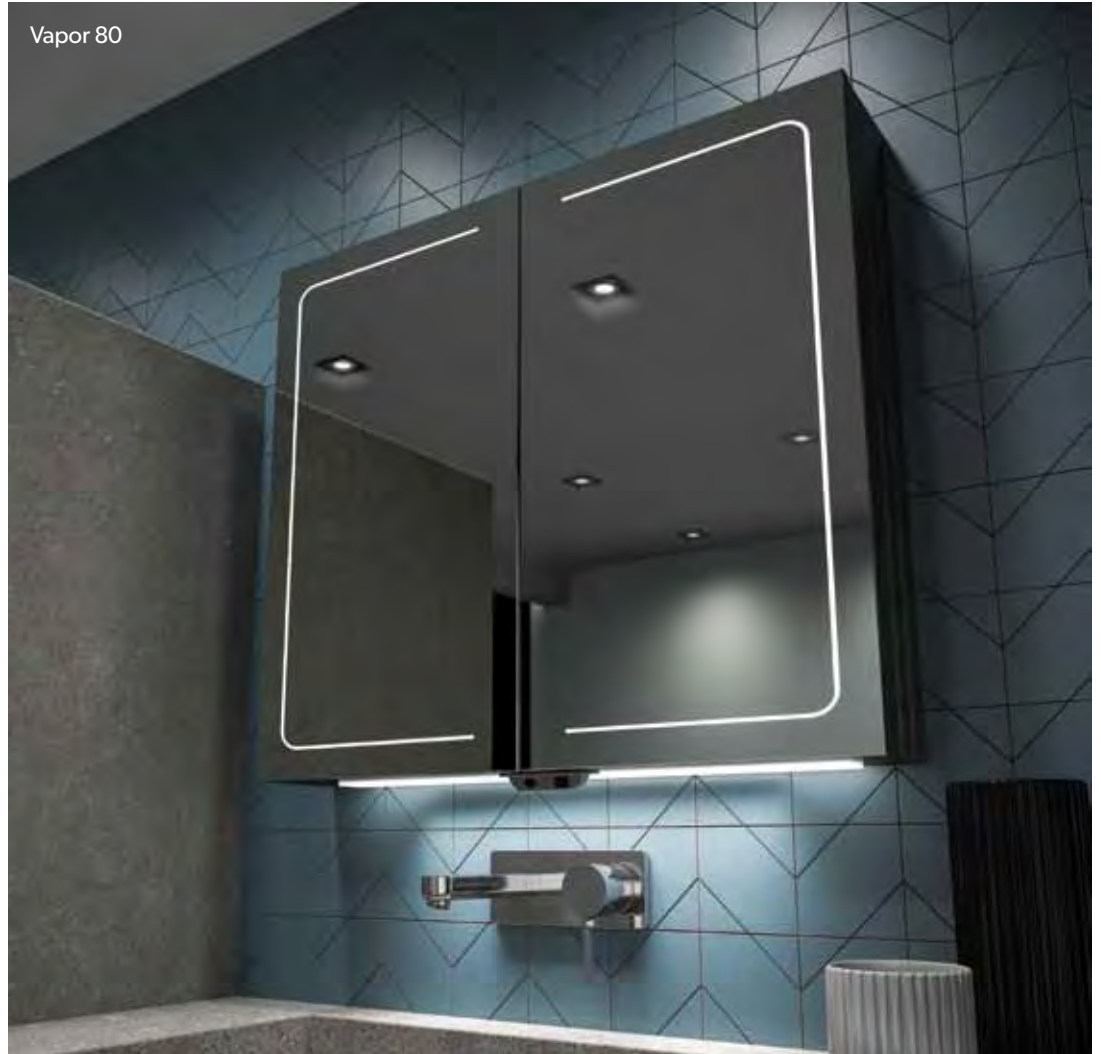

**Ether 50**  
50500  
50cm x 70cm x 12.2cm

£629

**Ether 60**  
50600  
60cm x 70cm x 12.2cm

£729

**Ether 80**  
50700  
80cm x 70cm x 12.2cm

£799

Vapor 60 with proximity sensor

Proximity sensor, stand in front of cabinet to turn light on.

Vapor

Vapor 80

These beautifully designed cabinets are fitted with a proximity sensor. When you step in front of the mirror, the sensor activates radiant LED illumination and internal heat pads. These features stay on for five minutes after you have moved away, so you can switch them on, take a shower and come back to a clear mirror.