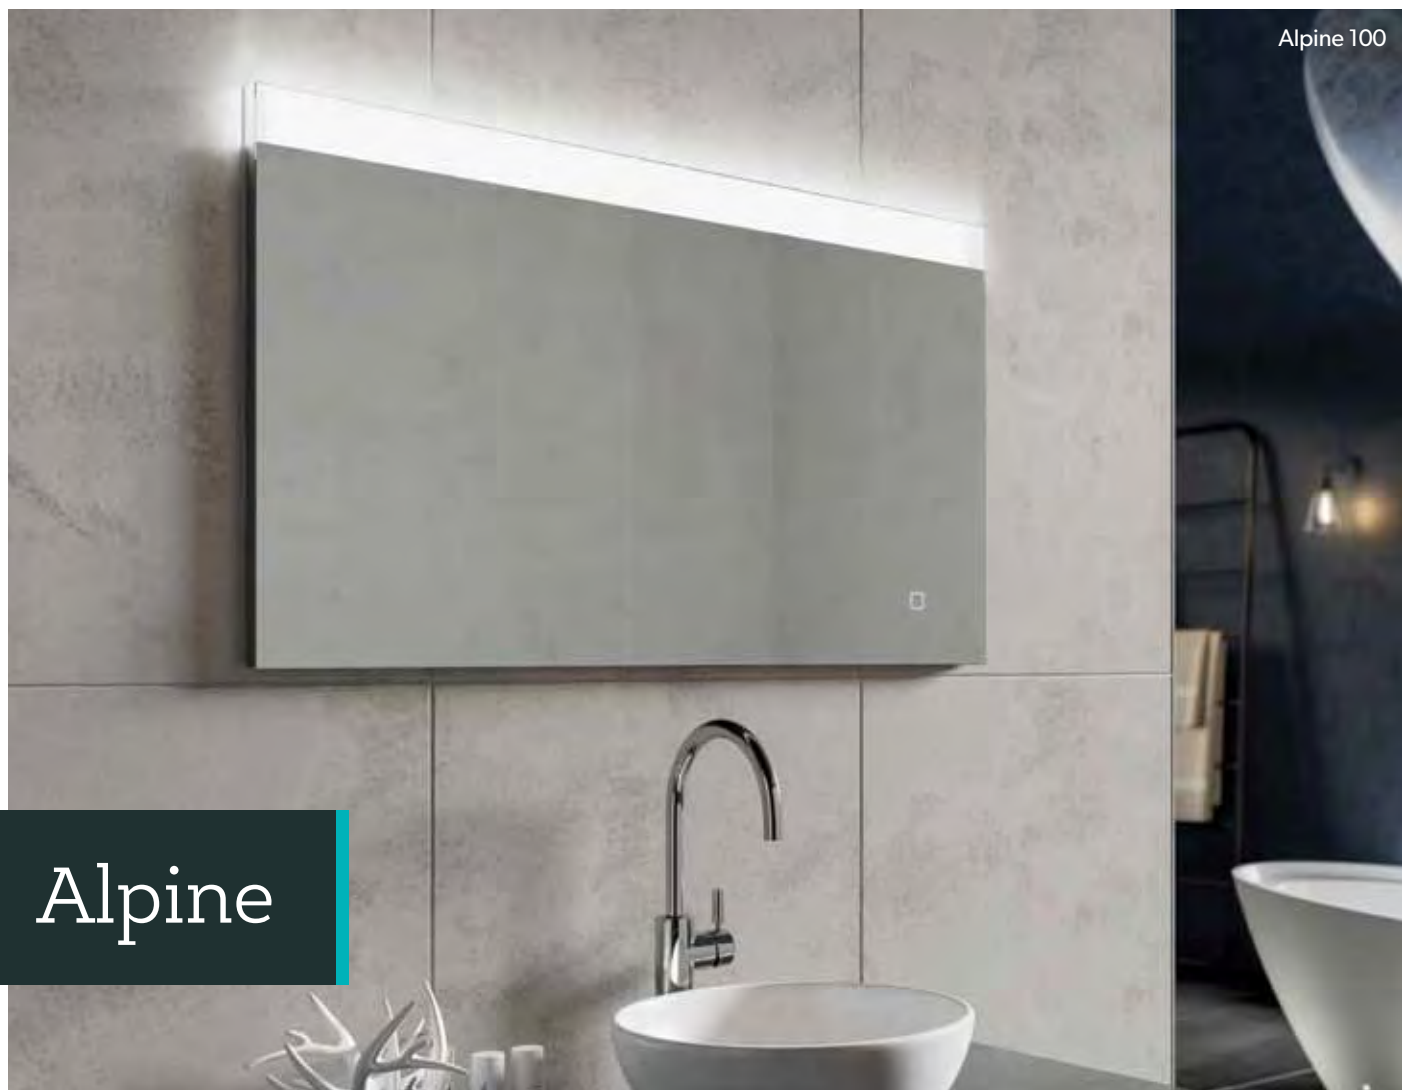

Alpine 100

Alpine