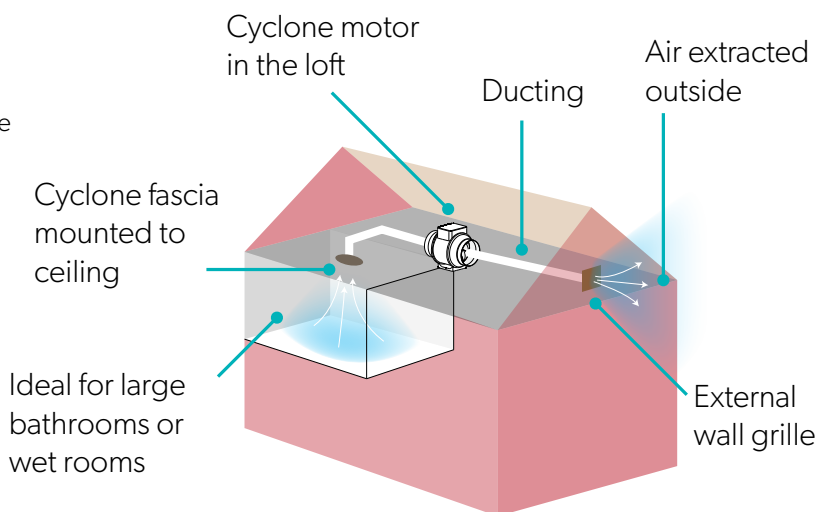

## How Cyclone works

The large and high powered inline motor is remotely sited within the loft space and is connected to the fascia and external wall grille by the supplied flexible ducting.

Cyclone, Chrome - Cool White LED