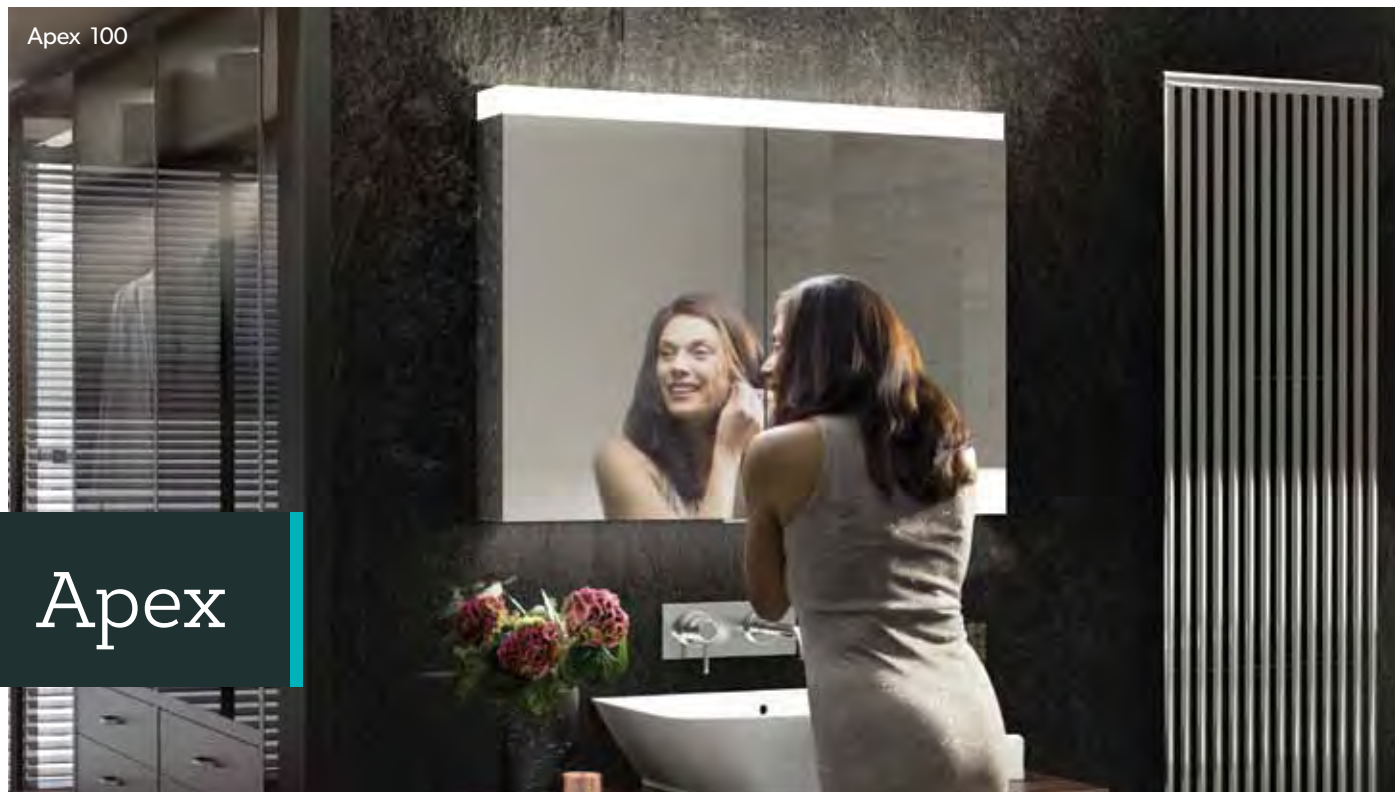

### Key features

- LED illumination
- 2 pin integrated charging socket
- Double-sided mirrored door(s)
- Soft-close hinges
- Mirrored sides
- Sensor switch

This range is available in three sizes 40 (**Flux**), 50 (**Spectrum**) and 60 (**Flare**) wide.

[See page 120 for technical details.](#)

**Flux**  
44600  
40 x 60 x 15cm

**Spectrum**  
44700  
50 x 70 x 15cm

**Flare**  
44900  
60 x 70 x 15cm

Spectrum

Apex

Apex fuses high-end style with practical storage, creating a perfect centrepiece for your bathroom. The cabinet has a brightly lit top bar and diffuses ambient light from underneath. The light is adjustable and can be set to a cool or warm whitetone. Its mirrored side profile reflects the colours of your bathroom scheme.

Inside, the cabinet has integrated charging points for toothbrushes, shavers and trimmers.

[See page 120 for technical details.](#)

### Key features

- Colour temperature changing LED illumination
- Ambient under cabinet lighting
- 2 pin integrated charging socket(s)
- Double-sided mirror door(s)
- Soft-close hinges.
- Central divide(s) on Apex 60, 80 and 100 for more effective storage
- Mirrored sides
- Sensor switch