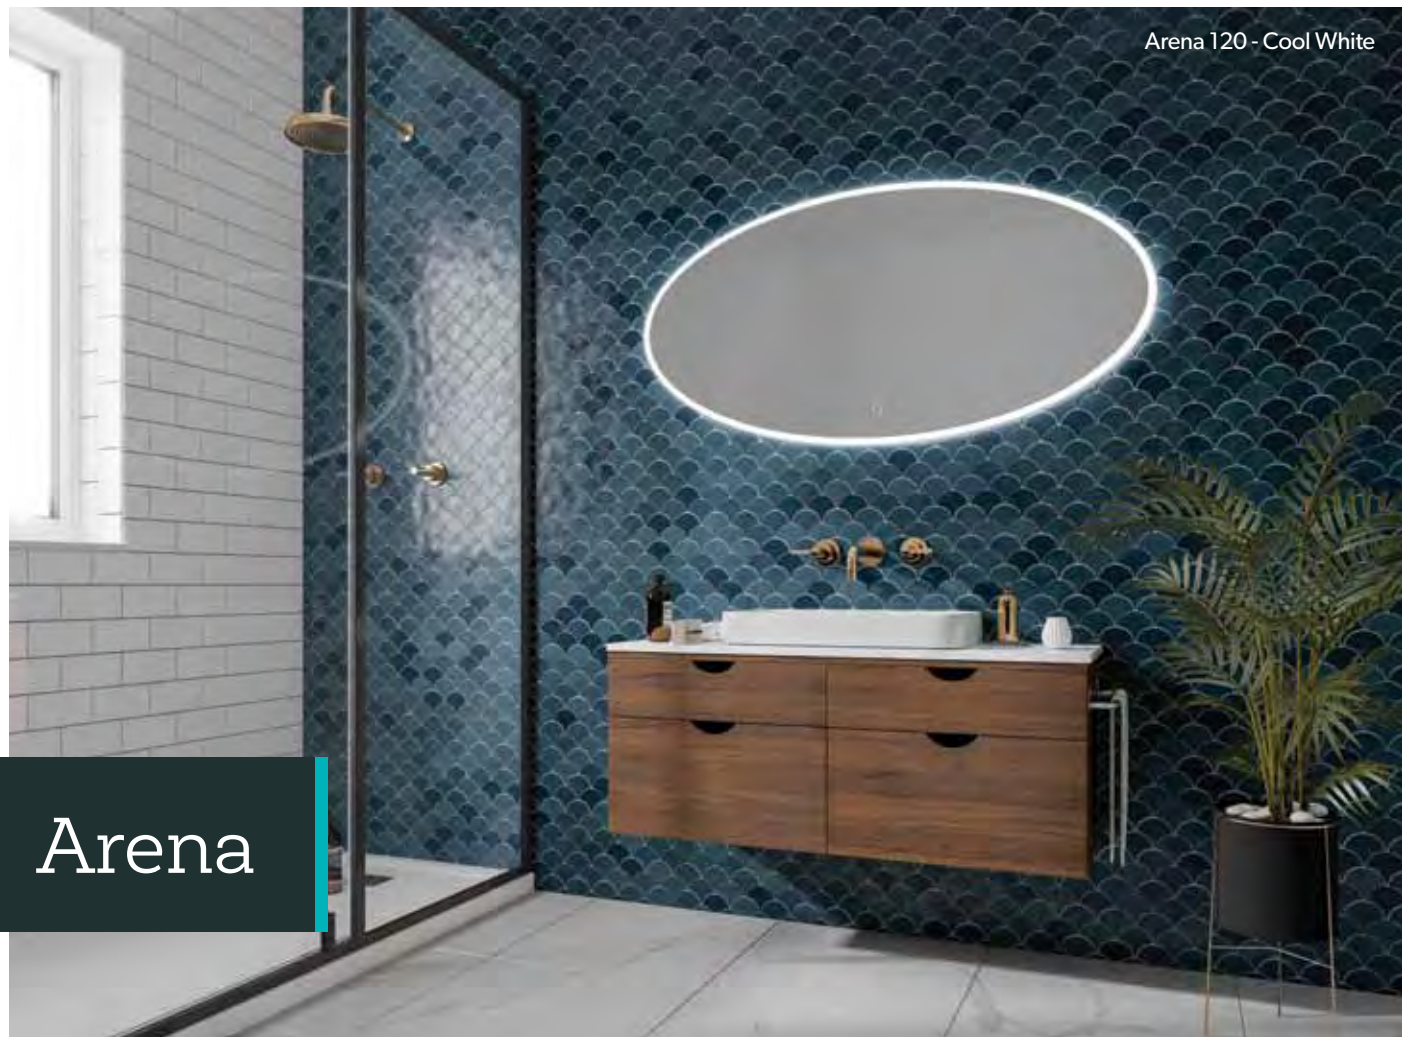

Arena

Key features

- Colour temperature changing LED illumination
- Can be hung landscape or portrait
- Heated pad
- Touch switch