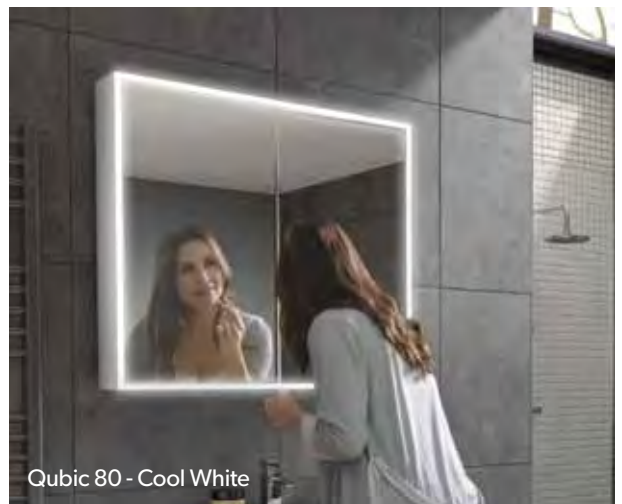

Qubic 80 - Cool White