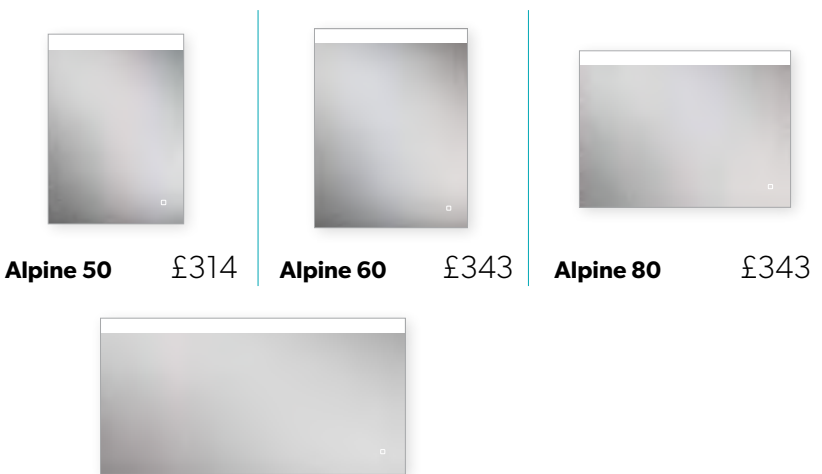

Alpine 50 £314   **Alpine 60** £343   **Alpine 80** £343   **Alpine 100** £387

Features

- Colour temperature changing LED illumination
- Mirrored sides
- Heated pad
- Touch switch

Mirrors	Art No.	Height	Width	Depth	Net Weight	Landscape or Portrait?	Heated Pad	Watts	Illumination Type	Lumens	IP Rating	Energy Rating
Alpine 50	78753000	70cm	50cm	3cm	6.7kg	Portrait	Y	27.2	LED 2800-6400k	330	IP44	A
Alpine 60	78754000	80cm	60cm	3cm	8.5kg	Portrait	Y	41.3	LED 2800-6400k	792	IP44	A
Alpine 80	78755000	60cm	80cm	3cm	9kg	Landscape	Y	43.4	LED 2800-6400k	1056	IP44	A
Alpine 100	78756000	60cm	100cm	3cm	10.5kg	Landscape	Y	54.5	LED 2800-6400k	1320	IP44	A