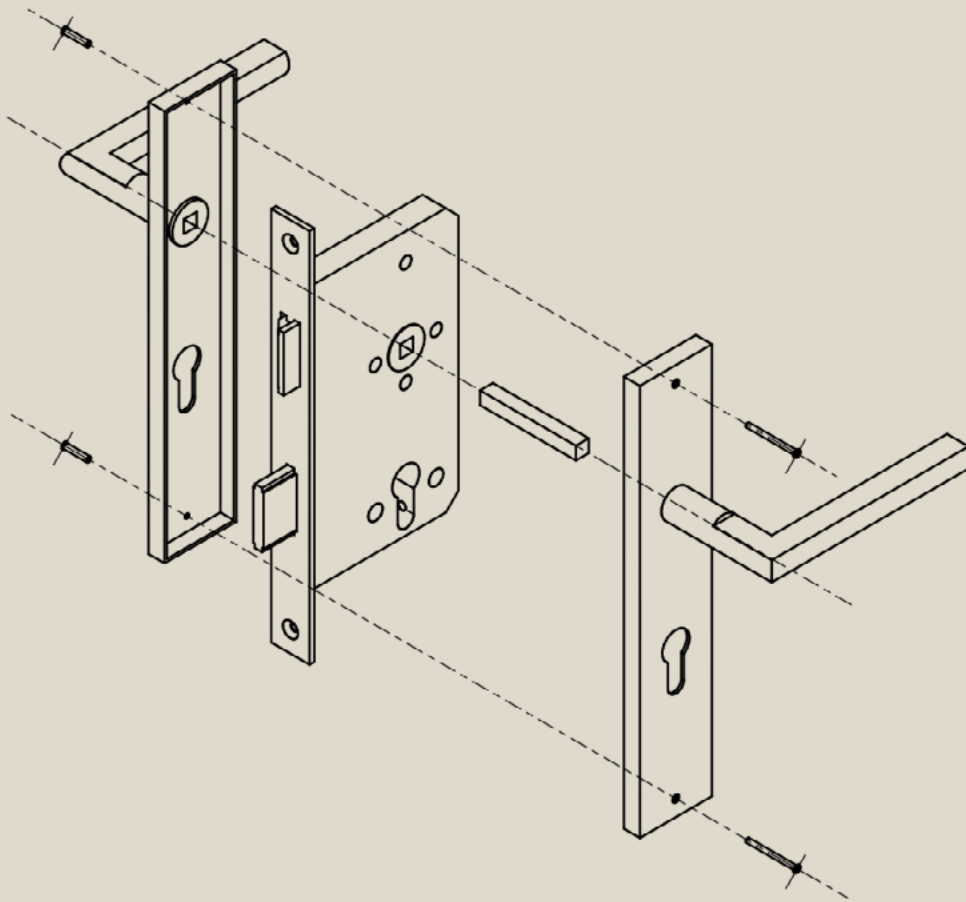

SCROLL

LEVER ON BACKPLATE

Overview:

Sold as a pair blank, keyhole or cylinder with all other necessary fixings.

Dimensions:

205 x 113mm / Plate: 205 x 49 x 8mm

Material:

Solid Brass

Finish:

SKU: MV117SC, MV117SB, MV117PB

FAMILY

DIMENSIONS

INSTALLATION

SPINDLE x 1

SCREWS x 8

WHAT'S IN THE BOX