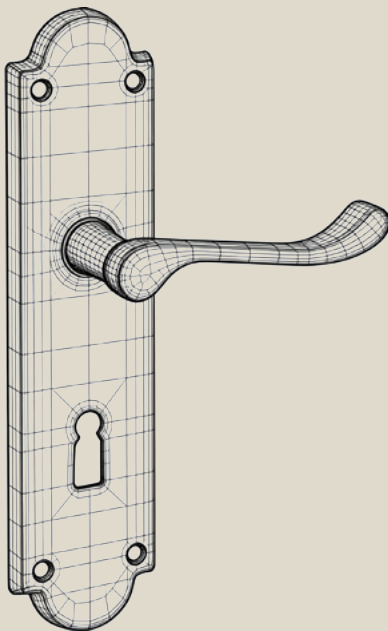

SCROLL

LEVER ON BACKPLATE

Overview:

Sold as a pair blank, keyhole or cylinder with all other necessary fixings.

Dimensions:

205 x 113mm / Plate: 205 x 49 x 8mm

Material:

Solid Brass

Finish:

SKU: MV117SC, MV117SB, MV117PB

FAMILY

DIMENSIONS

INSTALLATION

SPINDLE x 1

SCREWS x 8

WHAT'S IN THE BOX