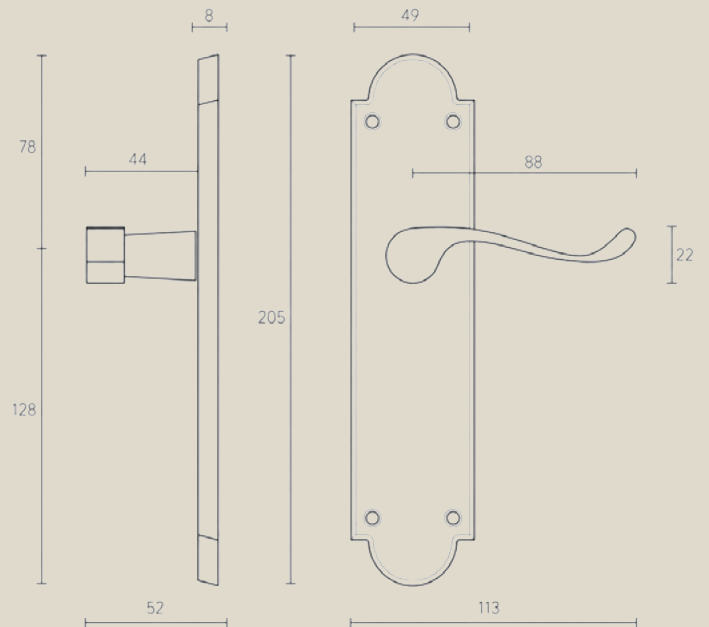

SCROLL

LEVER ON BACKPLATE

Overview:

Sold as a pair blank, keyhole or cylinder with all other necessary fixings.

Dimensions:

205 x 113mm / Plate: 205 x 49 x 8mm

Material:

Solid Brass

Finish:

SKU: MV117SC, MV117SB, MV117PB

FAMILY

DIMENSIONS

INSTALLATION

SPINDLE x 1

SCREWS x 8

WHAT'S IN THE BOX