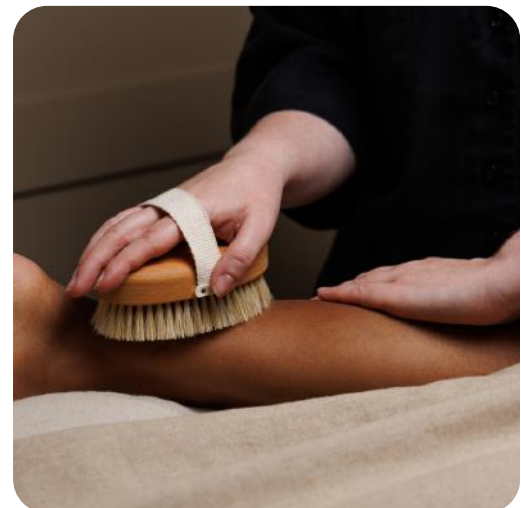

GROUND

The Grounding Ritual
60/90 minutes

€155/€210

The Balancing Ritual
90 minutes

€210

The Cleansing Ritual
60, 90 or 120 minutes

€155/€210/€265

The Biome Repair Facial
60 or 90 minutes

€155/€210

The Restorative Ritual
60 or 90 minutes

€155/€210

The Inner Face Ritual
60 or 90 minutes

€145/€205

The Barróg Ritual
60 or 90 minutes + 15 mins consultation

€155/€210