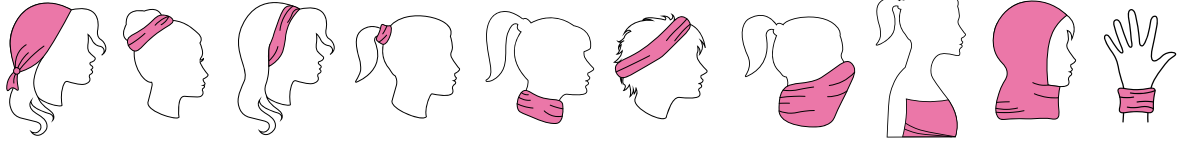

new

HAPPY WRAPS
Size: 50cm x 25cm
Min: 3

10 ways to wear

WOMEN