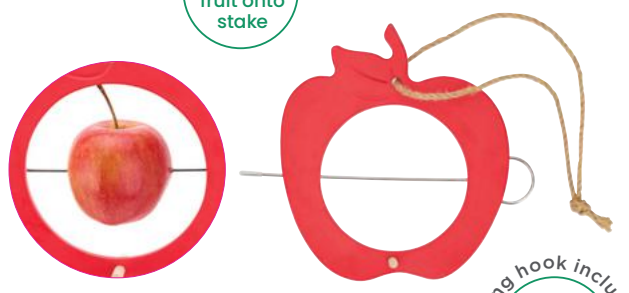

GUMMIES CLOGS SIZING CHART
This information is a guide only

EU	AU	LENGTH
38	7	25.6cm
39	8	26.2cm
40	9	26.7cm
41	10	27.3cm
42	11	28cm

BIRD BATH BAMBOO

Size: 20cm x 20cm x 5.5cm box
Min: 3

includes adjustable height stake - 60cm/39cm/21cm extendable lengths

Sunflower Yellow
SKU: 54BSY

Sunflower Pink
SKU: 54BSP

BIRD FEEDER BAMBOO

Size: 16cm x 16cm X 10cm
Min: 3

Pink
SKU: 54BFP

Sage
SKU: 54BFS

Yellow
SKU: 54BFY

OUTDOORS

Pierce apple or fruit onto stake

Bird Feeder - Apple
Colour: Red
Box Size: 20cm x 5cm x 17.5cm
SKU: 54BFA, Min: 3

hang hook included

cute bird detail

Bird Feeder - Large Green
Colour: Green
Box Size: 23.5cm x 4cm x 23.5cm
SKU: 54BFLG, Min: 3