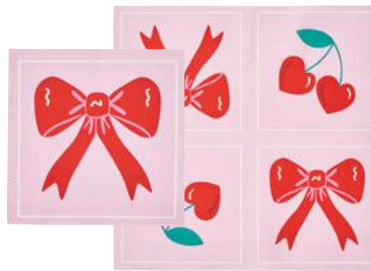

PAPER NAPKINS

Size: 16.5cm X 16.5cm x 2cm (packaging)
Min: 6

20
piece
pack

Bows & Cherries
SKU: 26NBC