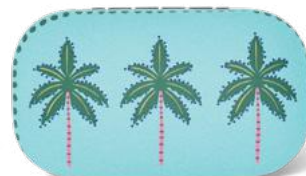

Celestial Dreams Palm Trio
Refill: 24SKPT

Gift Boxed: 25SKPT