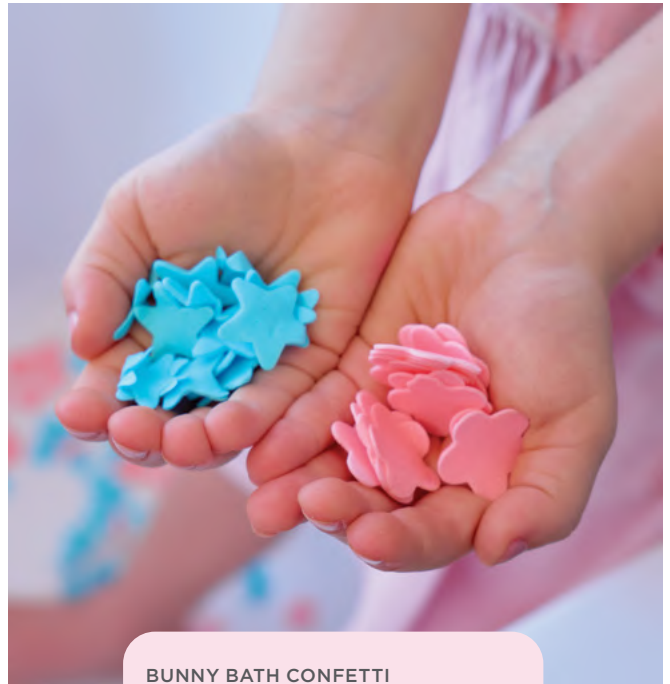

BUNNY BATH CONFETTI
Box Size: 8.5cm x 15cm x 4.8cm (50g)
Min: 6