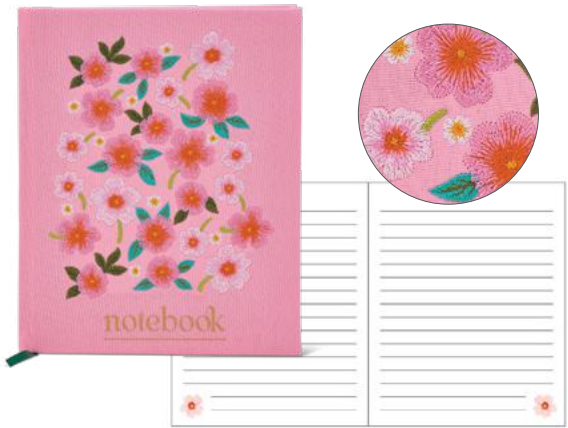

map plus
itinerary
details

Travel - Australia Flora
SKU: 38JTA

hard cover

Journal - Travel
 Design: Blue
 Size: 14.5cm x 20.5cm (A5)
 SKU: 38JTB, Min: 3

World Globe
 Design: Cork
 Size: 20.5cm x 20.5cm x 25cm
 SKU: 70WG, Min: 2

HOME & KITCHEN

EMBROIDERED JOURNALS
 Size: 20cm x 16.5-16.8 cm
 Min: 3

covers include embroidery detail

A5 size

Journal - Note Book
 Meadow Blush Embroidered
 SKU: 38JEN

224 pages

Journal - Five Minute
 Mermaid Embroidered
 SKU: 38JEF