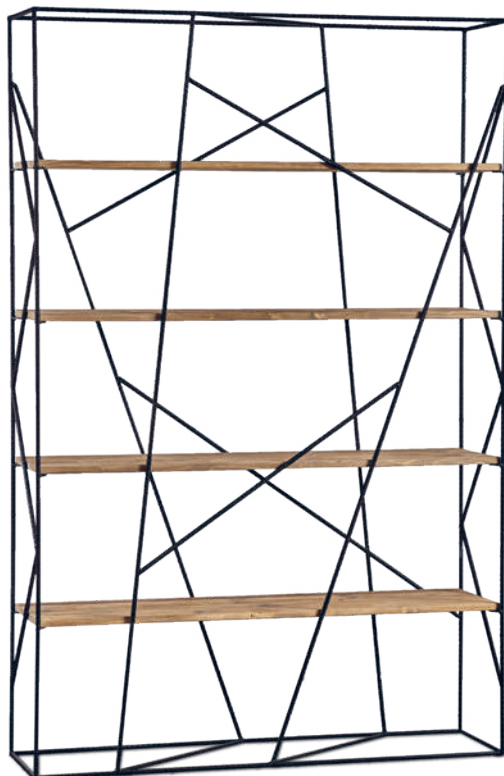

DB004455

H. 200 L. 130 P. 35

Libreria bifacciale, struttura in metallo zigrinato finitura Ferro Brunito, ripiani in legno finitura Naturale.

Double-sided bookcase, frame in milled metal with Burnished Iron finish, shelves in wood with Natural finish.

Ref. 80001419